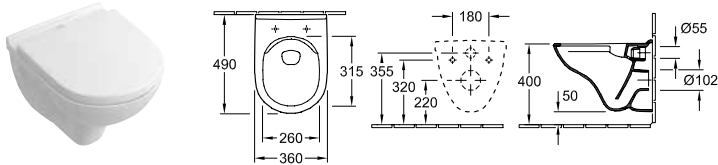

WALL MOUNTED WC, 36cm x 49cm, COMPACT

DirectFlush

COMPACT

Article number	Description	01		pcs/ pal.	kg/ pc.
5688 10 01	360 x 490 mm	267,-	-	14	14

wall-mounted, horizontal outlet, with water-saving AQUAREDUCT® system: flush volume 3 / 4,5 litres, not suitable for installation with flush valves

9M38 S1 01	TOILET SEAT AND COVER with QuickRelease and SoftClosing hinges, hinges in stainless steel	107,-	-	216	2,21