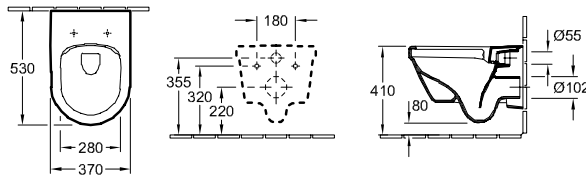

Wall Mounted

Close - Coupled

Back-To-Wall

ARCHITECTURA - WALL MOUNTED WC COMBI PACKS

WALL MOUNTED WC COMBI-PACK - STANDARD SIZE 53cm x 37cm, RIMLESS, OPEN FIXINGS

DirectFlush

INCLUDING QUICK RELEASE SOFT CLOSE TOILET SEAT