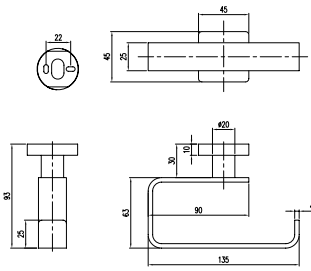

ELEMENTS STRIKING

Toilet roll holder without cover

- Material: Brass
- Wall-mounted

Article number	Description	Price
TVA15201400061	Chrome	62,-
TVA15201400064	Brushed Nickel Matt	89,-
TVA15201400076	Brushed Gold	89,-
TVA152014000K5	Matt Black	88,-