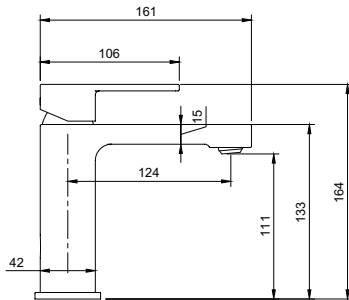

Single-lever basin mixer

- Without waste
- Material: Brass
- Deck-mounted
- Connection Type 3/8"
- Max flow rate at 3 bar 4,6 l/min
- Spout length 124 mm
- Spout height 111 mm

Article number	Description	Price
TVW10300400161	Chrome	144,-