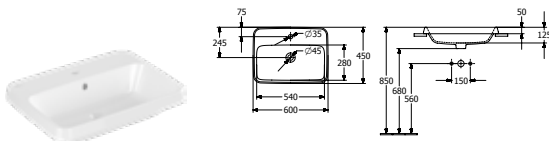

BUILT-IN WASHBASIN

Article number	Description	01	pcs/ pal.	kg/ pc.
5A67 60 01	600 x 450 mm suitable for 3-hole fittings, central tap hole punched out	343,-	0	12