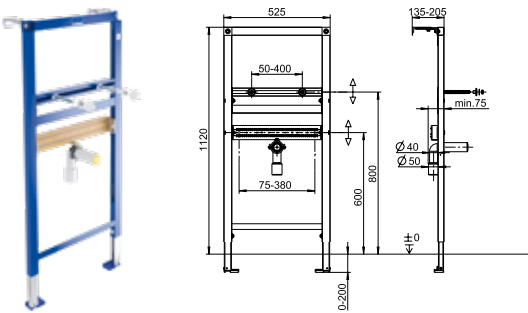

WASHBASIN INSTALLATION ELEMENT for dry-wall construction, standard height

Article number	Description	LC	pcs/ pal.	kg/ pc.
9221 49 00	525 x 1120 x 75 mm self-supporting powder-coated steel frame, fully pre-assembled	204,-	10	8,05

for covering with plasterboard, installation onto a solid brick wall, in dry-wall constructions etc., adjustment range of feet from unfinished floor level to upper edge of finished floor level: 0-200 mm, adjustment range front to wall: 135-205mm (when mounted on wall brackets), 4-point fastening, suitable for all washbasins and handwashbasins, with multiply bonded laminated wood panel and scaling for the free positioning of drinking water pipe wall panels, with 2 x M10 bolts for fastening washbasin, including protection plugs and washbasin fastenings, with universal waste bend DN 50 (Ø 50) / DN 40 (Ø 40) incl. rubber collar for odour trap outlet connector DN 40 (Ø 40) / DN 32 (Ø 32), protection plugs and sound-absorbing clamp, with wall brackets, with protection cap for the flushing pipe, installation instructions, incl. self-locking feet with adjustable base plates and fastening materials, individual packaging materials