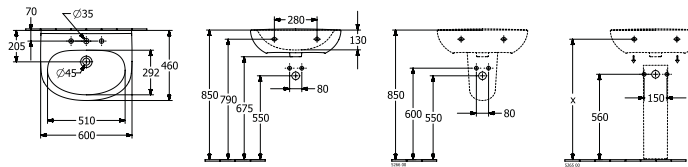

WASHBASIN - 60cm Wall Mounted

Article number	Description	01		pcs/ pal.	kg/ pc.
4A40 60 01	600 x 460 mm	136,-	-	16	14,5
5265 00 01	PEDESTAL	85,-	-	56	7,94
5266 00 01	TRAP COVER fastening set included	102,-	-	40	8,4

NEW