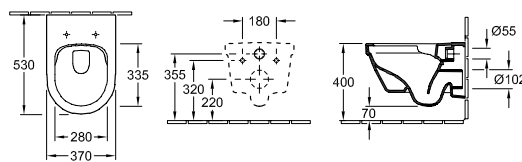

WALL MOUNTED WC COMBI-PACK - STANDARD SIZE 53cm x 37cm, RIMLESS, CONCEALED FIXINGS

DirectFlush

INCLUDING QUICK RELEASE SOFT CLOSE TOILET SEAT

Article number	Description		01		pcs/ pal.	kg/ pc.
4694 HR 01	individual packaging materials, wall-mounted, horizontal outlet composed of: Washdown WC DirectFlush 4694 R0 XX, WC-seat and cover with QuickRelease and SoftClosing hinges 98M9 C1 01		507,-	-	12	24,7