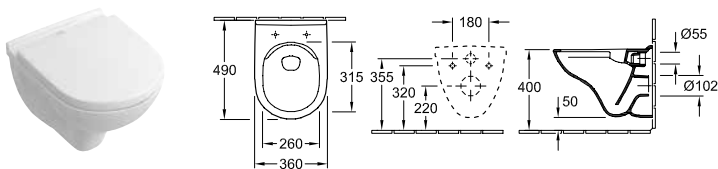

WALL MOUNTED WC, 36cm x 49cm, RIMLESS, COMPACT

DirectFlush

COMPACT

Article number	Description	01		pcs/ pal.	kg/ pc.
5688 R0 01	360 x 490 mm	316,-	-	14	14

wall-mounted, horizontal outlet, with water-saving AQUAREDUCT® system: flush volume 3 / 4,5 litres, not suitable for installation with flush valves

9M38 S1 01	TOILET SEAT AND COVER with QuickRelease and SoftClosing hinges, hinges in stainless steel	107,-	-	216	2,21