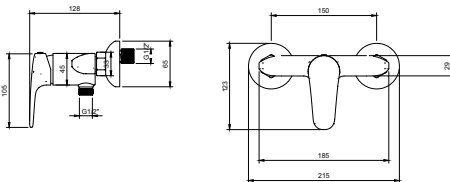

Single-lever shower mixer

- Material: Brass
- Wall-mounted
- Connection Type 1/2"
- Hand shower hose connection 1/2"
- Max flow rate at 3 bar 18,5 l/min
- With backflow preventer

Article number	Description	Price
TVS10530111061	Chrome	118,-