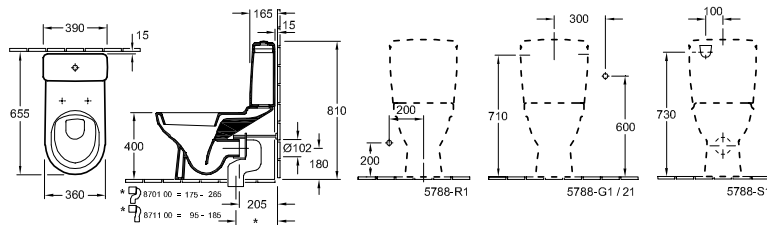

CLOSE-COUPLED WC, FLAT BACK-TO-WALL

Article number	Description	01		pcs/ pal.	kg/ pc.
5658 10 01	360 x 640 mm		274,-	-	6 32.82
floor-standing, back to wall, horizontal outlet, with fastening set for concealed fastening, with water-saving AQUAREDUCT® system: flush volume 3 / 4,5 litres,					
5788 71 01	CISTERN water inlet from the sides, flushing mechanism with DualFlush water-saving button, chrome		208,-	-	16 11.76
5788 61 01	CISTERN bottom water inlet, flushing mechanism with DualFlush water-saving button, chrome		208,-	-	16 12.14
9M38 S1 01	TOILET SEAT AND COVER with QuickRelease and SoftClosing hinges, hinges in stainless steel		107,-	-	216 2,21