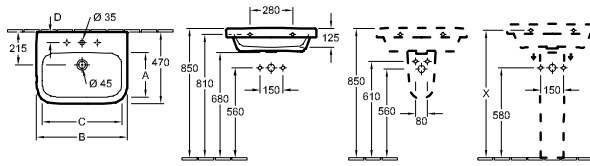

ARCHITECTURA - BASINS & SEMI-RECESSED BASIN (60-80cm)

HANDWASHBASIN - 60cm - WALL MOUNTED

Article number	Description	01		pcs/ pal.	kg/ pc.
4188 60 01	600 x 470 mm	186,-	-	16	19,5
7G02 00 01	PEDESTAL	116,-	-	56	7,9
7264 00 01	TRAP COVER cannot be combined with 3-hole tap fittings, incl. fastening set "SmartFix"	148,-	-	45	7,05