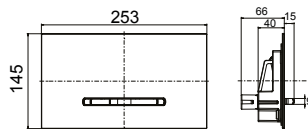

FLUSHPLATE 300S

Article number	Description	61	68	69	Pc./ Pal.	kg/ Pc.
9221 80 XX	253 x 145 x 20mm; surface made of high-quality plastic,	96,-	68,-	96,-	192	0,37