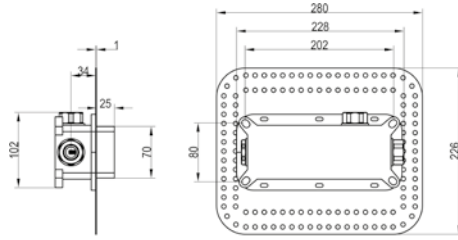

UNIVERSAL FITTINGS

Universal concealed installation unit for single-lever mixer

- Material: Plastic
- Wall-mounted
- Min / Max installation depth: 65 / 80 mm
- 1 x Outlet
- Max flow rate at 3 bar 20,7 l/min
- With backflow preventer

Article number	Description	Price
TVW0001520000		94,-