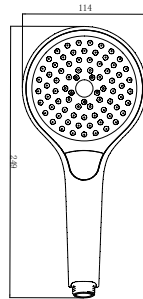

Hand shower with three spray types

- Material: ABS-Plastic
- Spray Modes: Hand shower with relax, massage and intense spray type
- Hand shower: max flow rate at 3 bar 5,52 l/min
- With backflow preventer
- Shower Ø 114 mm

Article number	Description	Price
TVS109001UK061	Chrome	72,-
TVS109001UK064	Brushed Nickel Matt	102,-
TVS109001UK076	Brushed Gold	102,-
TVS109001UK0K5	Matt Black	102,-