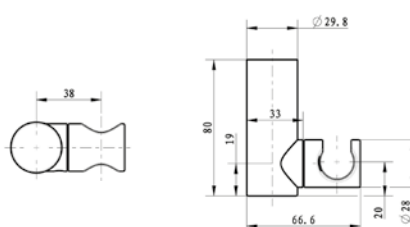

Hand shower holder

- Material: Brass
- Wall-mounted

Article number	Description	Price
TVC00045800061	Chrome	67,-
TVC000458000K5	Matt Black	98,-