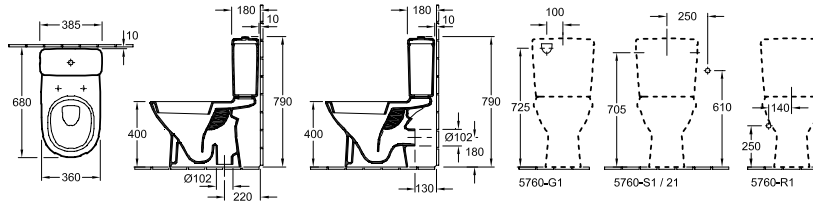

CLOSE-COUPLED WC, OPEN BACK

Article number	Description	01		pcs/ pal.	kg/ pc.
5661 10 01	360 x 670 mm horizontal outlet		176,-	-	16 22.3
floor-standing, with fastening set for concealed fastening, with water-saving AQUAREDUCT® system: flush volume 3 / 4,5 litres					
5760 61 01	CISTERN fastening set included, water inlet from the sides or rear, flushing mechanism with Dual-Flush water-saving button, chrome		176,-	-	16 13.82
5760 71 01	CISTERN fastening set included, bottom water inlet, flushing mechanism with DualFlush water-saving button, chrome		176,-	-	16 13.82
9M38 S1 01	TOILET SEAT AND COVER with QuickRelease and SoftClosing hinges, hinges in stainless steel		107,-	-	216 2,21