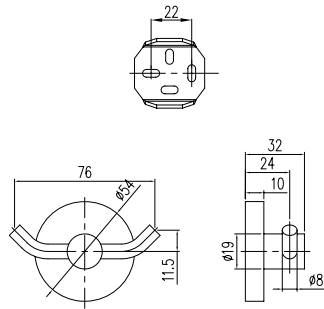

Article number	Description	Price
TVA15100700061	Chrome	190,-

Towel hook

- Material: Zinc
- Wall-mounted

Article number	Description	Price
TVA15101100061	Chrome	37,-

ELEMENTS TENDER

Double robe hook

- Material: Zinc
- Wall-mounted