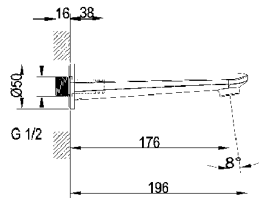

Bath spout

- Material: Brass
- Wall-mounted
- Connection Type 1/2"
- Max flow rate at 3 bar 27,5 l/min
- Spout length 196 mm

Article number	Description	Price
TVT10550511061	Chrome	68,-

O.NOVO

Strikingly discreet