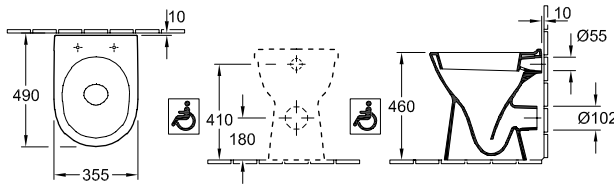

VICARE - COMMERCIAL PANS

WASHDOWN TOILET VITA

Article number	Description	01	P1	pcs/ pal.	kg/ pc.
4683 RO 01	355 x 480 mm	320,-	-	8	20

floor-standing, horizontal outlet, with fastening set for concealed fastening, seat height: 460 mm

9M67 S1 P1	TOILET SEAT AND COVER VITA fastening from above, with special buffers to prevent slipping to the sides, with grip edge on the lid, with QuickRelease and SoftClosing hinges, hinges in stainless steel	-	255,-	72	3,1
9M72 61 P1	TOILET SEAT AND COVER VITA with special buffers to prevent slipping to the sides, with grip edge on the lid, with continuous hinge bolt, hinges in stainless steel	-	289,-	144	3,2
9M39 61 01	TOILET SEAT AND COVER hinges in stainless steel	89,-	-	108	2,09