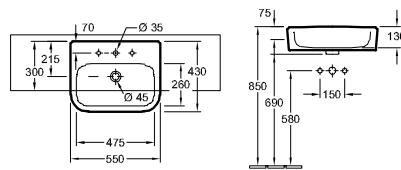

SEMI-RECESSED WASHBASIN

Article number	Description	01		pcs/ pal.	kg/ pc.
4190 55 XX	550 x 430 mm	233,-	-	10	15,9

For wall mounted washbasin installation frames please see the ViConnect collection