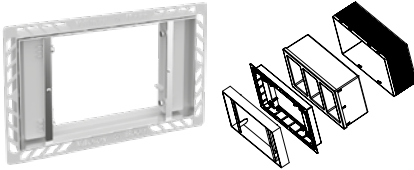

VICONNECT INSTALLATION SYSTEMS

FLUSH-MOUNTED INSTALLATION KIT for 300S, 300G

Article number	Description	LC	pcs/ pal.	kg/ pc.
9221 59 XX	295 x 186 x 5-25 mm visible frame (after installation) made of brushed stainless steel	198,-	75	0,682

For flush-fit installation of flush plates E300 and M300, installation kit for flush-mounted installation inc. enlarged protection plugs