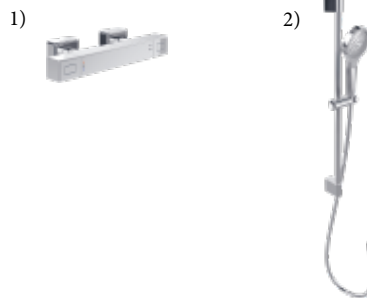

Thermostatic Square Verve Shower Mixer Set - Chrome - VBSSPACK8

VBSSPACK8

VBSSPACK8				
		Includes	Description	Price
UNIVERSAL FITTINGS	1	TVS00001800061	Universal Exposed Square Thermostatic Shower Mixer; Chrome	£267
VERVE SHOWERS	2	TVS109007UK061	Verve Exposed Shower Set; Including Riser Rail, Hose & Hand Shower; Chrome	£125
				£392

For technical details please refer to the Villeroy & Boch App