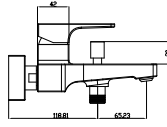

Single-lever bath & shower mixer