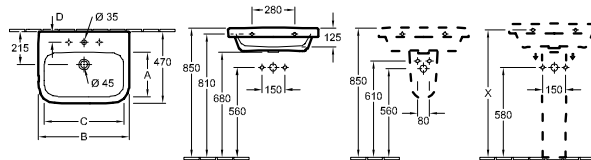

HANDWASHBASIN - 55cm - WALL MOUNTED

Article number	Description	01		pcs/ pal.	kg/ pc.
4188 55 01	550 x 470 mm	148,-	-	16	18,7
7G02 00 01	PEDESTAL	116,-	-	56	7,9
7264 00 01	TRAP COVER cannot be combined with 3-hole tap fittings, incl. fastening set "SmartFix"	SmartFix 148,-	-	45	7,05