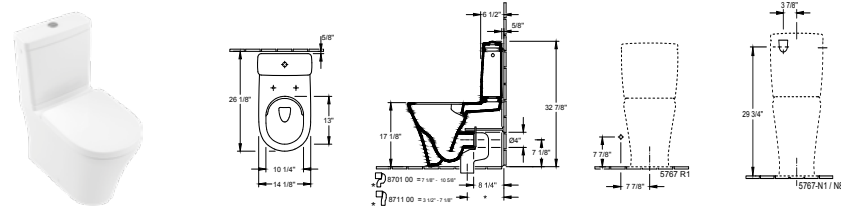

COMFORT HEIGHT WASHDOWN TOILET FOR CLOSE-COUPLED WC SUITE, RIMLESS, BACK TO WALL

DirectFlush

COMFORT

Article number	Description	01		pcs/ pal.	kg/ pc.
4606 R0 01	370 x 650 x 465mm	367,-	-	8	30

Floor-standing, back to wall, comfort height vertical outlet, with fastening set for concealed fastening, with water-saving AQUAREDUCT® system: flush volume 3 / 4,5 litres

5788 61 01	CISTERN water inlet from the sides, flushing mechanism with DualFlush water-saving button, chrome	208,-	-	16	12.14
5788 71 01	CISTERN bottom water inlet, flushing mechanism with DualFlush water-saving button, chrome	208,-	-	164	11.76
9M36 S1 01	TOILET SEAT AND COVER SoftClosing hinges, hinges in stainless steel	107,-	-	0	2.24