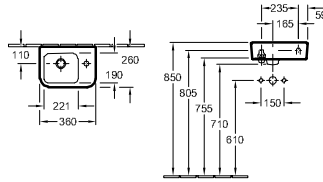

NEW

For wall mounted washbasin installation frames please see the ViConnect collection

ARCHITECTURA

For Architectura commercial products please see page 78

ARCHITECTURA - BASINS (36-55cm)

HANDWASHBASIN - 36cm - WALL MOUNTED