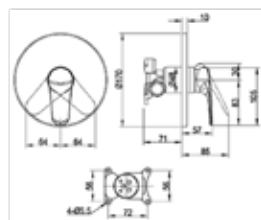

Concealed single-lever bath / shower mixer

- Material: Brass
- Wall-mounted
- Max flow rate at 3 bar 23,6 l/min

Article number	Description	Price
TVS10535211061	Chrome	117,-

Required Miscellaneous

Article number	Description	Price
TVS0003510000	Vi-Box universal concealed installation unit for single-lever mixer, Chrome / see page 105	83,-