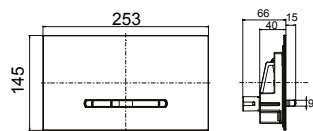

FLUSHPLATE 300G

Article number	Description	RA	RE	RB	Pc./ Pal.	kg/ Pc.
9221 60 XX	253 x 145 x 20mm; surface made of high-quality safety glass, metal buttons (brushed stainless steel look)	272,-	272,-	272,-	192	0,66