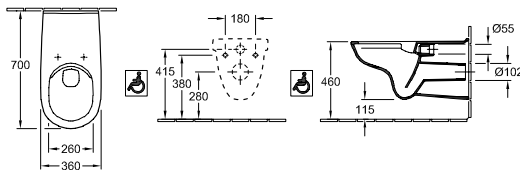

WASHDOWN TOILET VITA, RIMLESS

DirectFlush

Article number	Description	01	P1	pcs/ pal.	kg/ pc.
4601 R0 01	360 x 700 mm	Direct Flush 471,-	-	16	22
wall-mounted, horizontal outlet, incl. extended 400 mm long inlet connector, projection: 700 mm, not suitable for installation with flush valves					
9M67 S1 P1	TOILET SEAT AND COVER VITA fastening from above, with special buffers to prevent slipping to the sides, with grip edge on the lid, with QuickRelease and SoftClosing hinges, hinges in stainless steel	-	255,-	72	3,1
9M72 61 P1	TOILET SEAT AND COVER VITA with special buffers to prevent slipping to the sides, with grip edge on the lid, with continuous hinge bolt, hinges in stainless steel	-	289,-	144	3,2

For wall mounted toilet installation frames please see ViConnect Collection