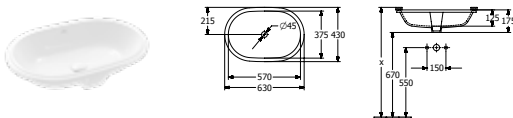

UNDERCOUNTER WASHBASIN

Article number	Description	01	pcs/ pal.	kg/ pc.
5A76 60 01	570 x 375 mm without tap hole area	330,-	0	9