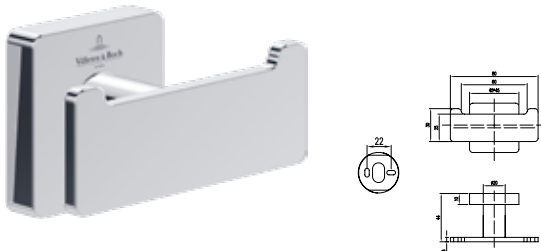

Double robe hook

- Material: Brass
- Wall-mounted

Article number	Description	Price
TVA15201200061	Chrome	52,-
TVA15201200064	Brushed Nickel Matt	73,-
TVA15201200076	Brushed Gold	73,-
TVA152012000K5	Matt Black	73,-