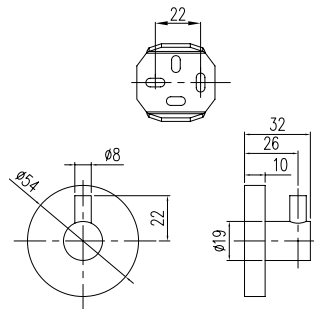

Towel hook

- Material: Zinc
- Wall-mounted

Article number	Description	Price
TVA15101100061	Chrome	37,-