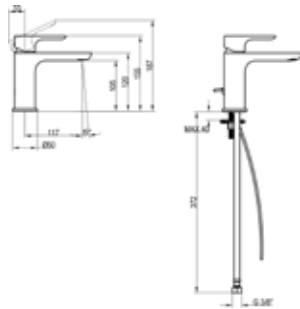

Single-lever basin mixer

- Without waste
- Material: Brass
- Deck-mounted
- Connection Type 3/8"
- Max flow rate at 3 bar 4,6 l/min
- Spout length 117 mm
- Spout height 105 mm

Article number	Description	Price
TVW10410311061	Chrome	139,-