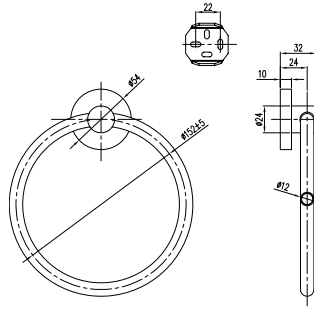

Towel rail

- Material: Zinc
- Wall-mounted

Article number	Description	Price
TVA15100500061	Chrome	47,-