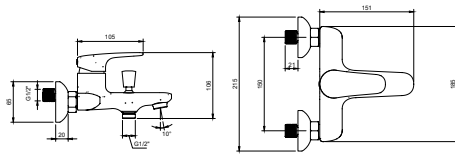

Single-lever bath & shower mixer

- Material: Brass
- Wall-mounted
- Connection Type 1/2"
- Hand shower hose connection 1/2"
- Max flow rate at 3 bar 21,6 l/min
- With automatic diverter

Article number	Description	Price
TVT10550111061	Chrome	138,-