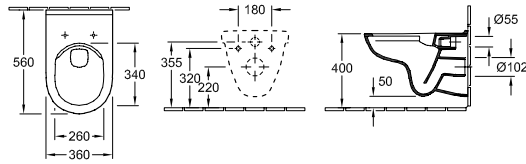

O.NOVO - WALL MOUNTED WC COMBI PACKS

COMBI-PACK - STANDARD 56cm x 36cm, RIMLESS DirectFlush

Article number	Description	01		pcs/ pal.	kg/ pc.
5660 HR 01	individual packaging materials, wall-mounted, horizontal outlet composed of: Washdown WC DirectFlush 5660 R0 XX, WC-seat with QuickRelease and Soft-Closing hinges 9M38 S1 01	367,-	-	12	20