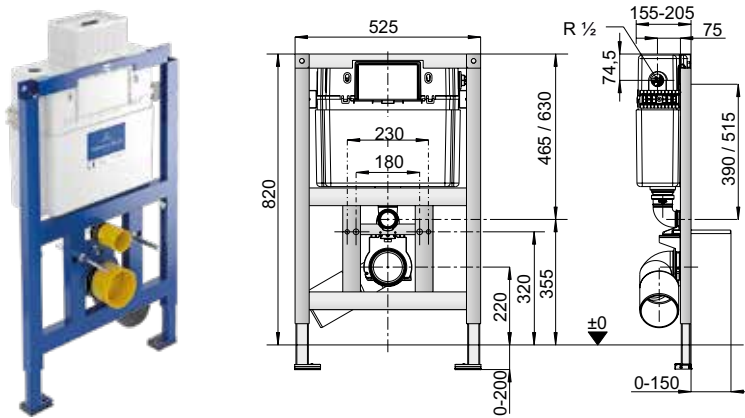

VICONNECT - WALL MOUNTED WC FRAMES

WC-ELEMENT - Wall Mounted WC-Element, 82cm Height, Front or Top Flush Plate Option

Article number	Description					Pc./ Pal.	kg/ Pc.
9209 30 00	525 x 820 x 160 mm self-supporting powder-coated steel frame, fully pre-assembled, front/top operated, please order flush plate separately, with filling valve type AG (air gap) WRAS compliant		379,-			14	10,8

with wall brackets, incl. feet and fastenings, with protection cap for the flushing pipe, 2 times M12 WC retaining bolts adjustable to 180/230mm with protection plugs and nuts, installation instructions, without flush plate, for dry-wall construction, installation onto a solid brick wall, etc., adjustment range of feet from unfinished floor level to upper edge of finished floor level: 0-200mm, adjustment range front to wall: 155-205mm (when mounted on wall brackets) front/top operated, button function transmitted to drain fitting via flexible cables, connection to flush plate via bayonet joint, with protection cap for the flushing pipe. Concealed cistern with insulation against condensation with dual flush 3/6l, adjustable to min 3/4,5l, max flush quantity 4/9l, filling valve noise Class I, flexible hose for filling valve, can be tightened by hand, 2-part angle valve connection set R1/2, mounting clip, 4 adjustment settings, protection box for access opening can be cut to size, with depth-adjustable WC connecting bend 90° DN 90 (Ø90)/DN 100 (Ø110) with protection cap complete WC connection set DN 90 (Ø90)/180mm, certification marks for concealed cistern: Noise Class I.