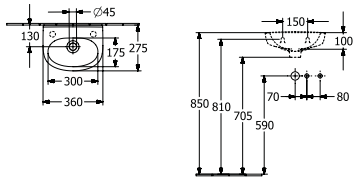

O.NOVO LIGHT - HAND WASH BASINS

HANDWASHBASIN COMPACT - 36cm

Article number	Description	01		pcs/ pal.	kg/ pc.
4340 36 01	360 x 275 mm	105,-	-	48	5,6
4340 3R 01	360 x 275 mm tap hole right	105,-	-	48	5,6
4340 3L 01	360 x 275 mm tap hole left	105,-	-	48	5,6

NEW