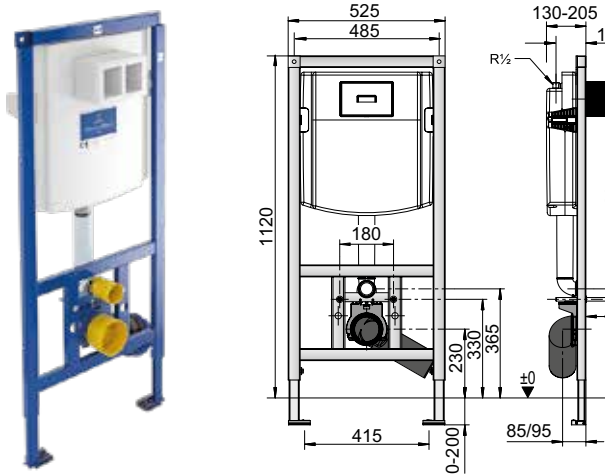

VICONNECT - WALL MOUNTED WC FRAMES

WC-ELEMENT - Wall Mounted WC-Element, 112cm Height, Front Only Flush Plate

Article number	Description					Pcs/ Pal.	kg/ Pc.
9209 29 00	525 x 1120 x 135 mm self-supporting powder-coated steel frame, fully pre-assembled, front operated, please order flush plate separately, with filling valve type AG (air gap) WRAS compliant		365,-			10	15,8

with wall brackets, incl. feet and fastenings, with protection cap for the flushing pipe, 2 times M12 WC retaining bolts adjustable to 180mm with protection plugs and nuts, installation instructions, without flush plate, for dry-wall construction, installation onto a solid brick wall, etc., adjustment range of feet from unfinished floor level to upper edge of finished floor level: 0-200mm, adjustment range front to wall: 135-205mm (when mounted on wall brackets) front operated, button function transmitted to drain fitting via flexible cables, connection to flush plate via bayonet joint, with protection cap for the flushing pipe. Concealed cistern with insulation against condensation with dual flush 3/6l, adjustable to min 3/4,5l, max flush quantity 4/9l, filling valve Noise Class I, flexible hose for filling valve, can be tightened by hand, 2-part angle valve connection set R1/2, mounting clip, 4 adjustment settings, protection box for access opening can be cut to size, with depth-adjustable WC connecting bend 90° DN 90 (Ø90)/DN 100 (Ø110) with protection cap complete WC connection set DN 90 (Ø90)/180mm, certification marks for concealed cistern: Noise Class I.