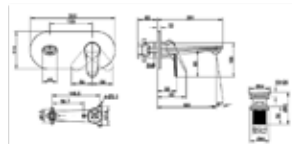

Single-lever basin mixer

- With push-open waste
- Material: Brass
- Wall-mounted
- Max flow rate at 3 bar 4,4 l/min
- Spout length 201 mm

Article number	Description	Price
TVW10511211061	Chrome	173,-

Required Miscellaneous

Article number	Description	Price
TVW0001520000	Universal concealed installation unit for single-lever mixer, Chrome / see page 105	94,-