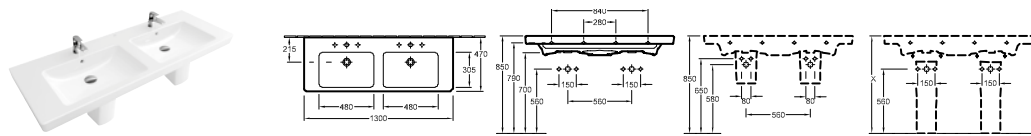

DOUBLE VANITY WASHBASIN

Article number	Description	01		pcs/ pal.	kg/ pc.
7175 D0 01	1300 x 470 mm 2x	1,154,-	-	8	40,3
wall fixation, matching furniture programme: Subway 2.0 For further information about matching valves and CAP, see pages 340-343					
5244 00 01	TRAP COVER cannot be combined with 3-hole tap fittings, incl. fastening set "SmartFix"	SmartFix 208,-	-	40	5,59