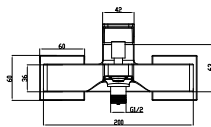

Single-lever bath & shower mixer