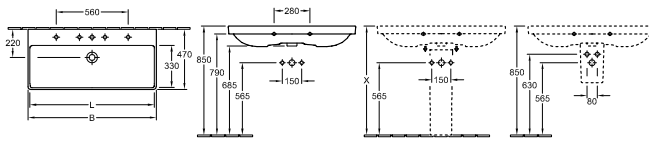

VANITY WASHBASIN

Article number	Description	01		pcs/ pal.	kg/ pc.
4156 A4 01	1000 x 470 mm 2x	777,-	-	8	25
4156 A5 01	1000 x 470 mm	777,-	-	8	25
5244 00 01	TRAP COVER cannot be combined with 3-hole tap fittings, incl. fastening set "SmartFix"	SmartFix 208,-	-	40	5,59