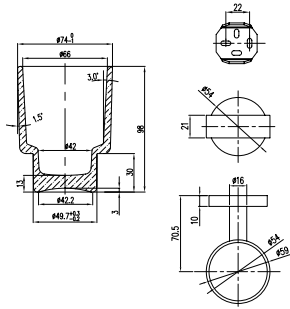

ELEMENTS TENDER

Tumbler holder

- Material: Zinc
- Wall-mounted
- Tumbler made of frosted glass

Article number	Description	Price
TVA15101800061	Chrome	52,-