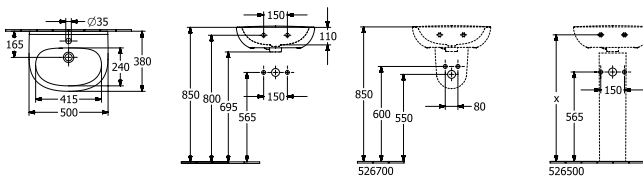

HANDWASHBASIN - 50cm

Article number	Description	01		pcs/ pal.	kg/ pc.
4340 50 01	500 x 380 mm	112,-	-	36	11
5265 00 01	PEDESTAL	85,-	-	56	7,94
5267 00 01	TRAP COVER (BASIN UNDER 500mm) fastening set included	99,-	-	64	4,8

NEW

For wall mounted washbasin installation frames please see ViConnect Collection