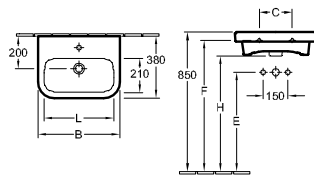

HANDWASHBASIN - 45cm - WALL MOUNTED

Article number	Description	01		pcs/ pal.	kg/ pc.
4373 45 01	450 x 380 mm	111,-	-	24	12