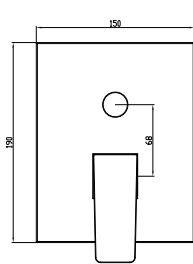

ARCHITECTURA SQUARE

Concealed single-lever bath / shower mixer

- Material: Brass
- Wall-mounted
- Connection Type 1/2"
- Max flow rate at 3 bar 20,5 l/min
- With diverter

Article number	Description	Price
TVS12500300061	Chrome	174,-
TVS12500300064	Brushed Nickel Matt	244,-
TVS12500300076	Brushed Gold	244,-
TVS125003000K5	Matt Black	244,-

Required Miscellaneous

Article number	Description	Price
TVS00035100000	Vi-Box universal concealed installation unit for single-lever mixer, Chrome / see page 105	83,-