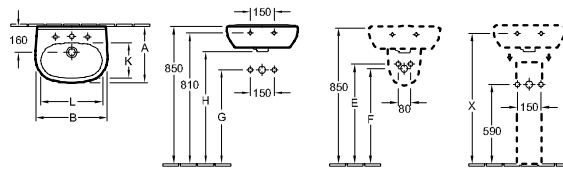

HANDWASHBASIN COMPACT

Article number	Description	01		pcs/ pal.	kg/ pc.
5360 50 01	500 x 400 mm	112,-	-	22	12,3
5360 45 01	450 x 350 mm	93,-	-	24	10,2
5265 00 01	PEDESTAL	85,-	-	56	7,94
5267 00 01	TRAP COVER	99,-	-	64	5