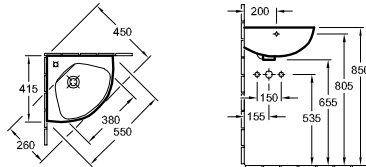

CORNER HANDWASHBASIN COMPACT

Article number	Description	01		pcs/ pal.	kg/ pc.
7327 40 01	415 mm side length	201,-	-	48	10,95