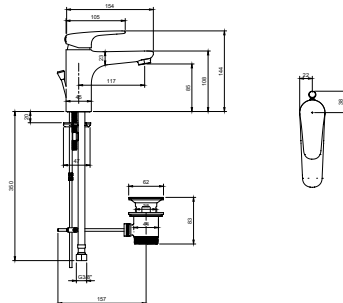

Single-lever basin mixer

- With draw bar outlet fitting
- Material: Brass
- Deck-mounted
- Connection Type 3/8"
- Max flow rate at 3 bar 4,8 l/min
- Spout length 117 mm
- Spout height 85 mm

Article number	Description	Price
TVW10510111061	Chrome	110,-