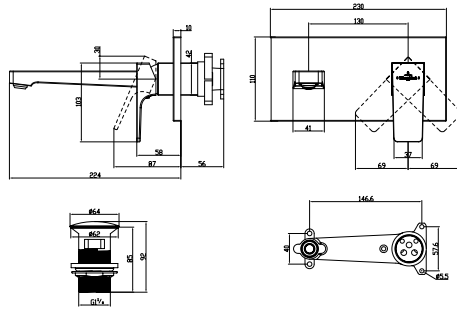

ARCHITECTURA SQUARE

Single-lever basin mixer

- With push-open waste
- Material: Brass
- Wall-mounted
- Connection Type 3/8"
- Max flow rate at 3 bar 4,6 l/min
- Spout length 147 mm

Article number	Description	Price
TVW12500300061	Chrome	256,-
TVW12500300064	Brushed Nickel Matt	358,-
TVW12500300076	Brushed Gold	358,-
TVW125003000K5	Matt Black	358,-

Required Miscellaneous

Article number	Description	Price
TVW00015200000	Universal concealed installation unit for single-lever mixer, Chrome / see page 105	94,-