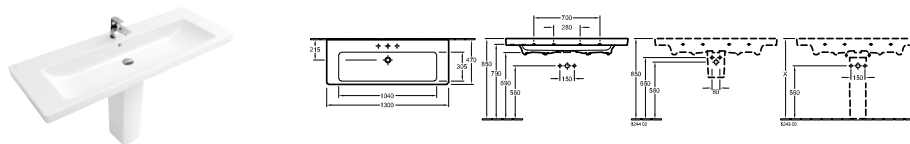

VANITY WASHBASIN

Article number	Description	01		pcs/ pal.	kg/ pc.
7176 D0 01	1300 x 470 mm	1000,-	-	8	39,2
wall fixation, matching furniture programme: Subway 2.0 For further information about matching valves and CAP, see pages 340-343					
5244 00 01	TRAP COVER cannot be combined with 3-hole tap fittings, incl. fastening set "SmartFix"	SmartFix 208,-	-	40	5,59