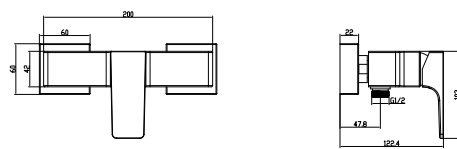

Single-lever shower mixer

- Material: Brass
- Wall-mounted
- Connection Type 1/2"
- Hand shower hose connection 1/2"
- Max flow rate at 3 bar 13,2 l/min
- With backflow preventer

Article number	Description	Price
TVS12500100061	Chrome	183,-
TVS12500100064	Brushed Nickel Matt	256,-
TVS12500100076	Brushed Gold	256,-
TVS125001000K5	Matt Black	256,-