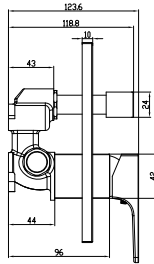

ARCHITECTURA SQUARE

Concealed single-lever bath / shower mixer

- Material: Brass
- Wall-mounted
- Connection Type 1/2"
- Max flow rate at 3 bar 20,5 l/min
- With diverter

Article number	Description	Price
TVS12500300061	Chrome	174,-
TVS12500300064	Brushed Nickel Matt	244,-
TVS12500300076	Brushed Gold	244,-
TVS125003000K5	Matt Black	244,-

Required Miscellaneous

Article number	Description	Price
TVS00035100000	Vi-Box universal concealed installation unit for single-lever mixer, Chrome / see page 105	83,-