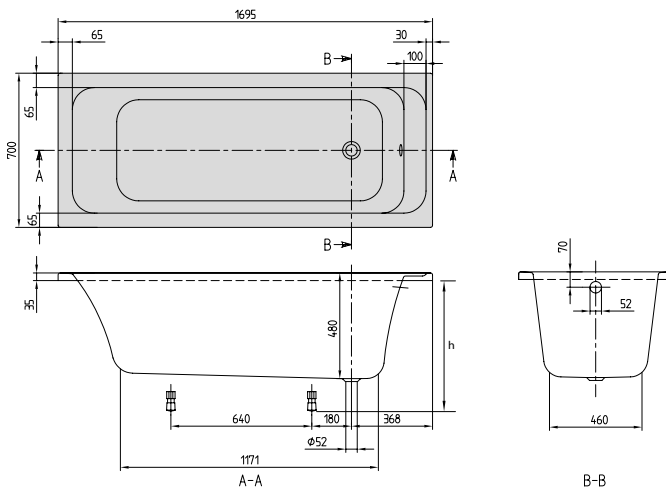

ARCHITECTURA Solo (Rectangle 1700 x 700) Acrylic

Article number	Description	Size l x w	Bottom l x w	Depth	Litres incl. 1 pers	Weight (kg)	01	pcs/pal.
UBA 177 ARA 2V-01	Architectura	1700 x 700	1200 x 460	480	195	23	461,-	10

Required with every bath:

U99740000	Bath feet, plastic, for baths with even bottom, adjustable from 130 to 180 mm	23,-

Optional accessories for baths:

Article number	Description	Price
U90950461	Matching waste/overflow combination, Chrome	188,-
U90600361	Multiplex Trio outlet and overflow fitting with water inlet, Chrome	420,-
U90170061	Handgrips, 1 pair = 2 grips, Chrome	226,-

IMPORTANT NOTES:

1) Set of bath feet need to be ordered with every bath.
2) Architectura baths are luxury deep baths and require extended waste/overflow combination.