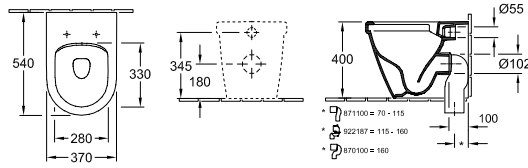

ARCHITECTURA - BACK-TO-WALL WC

BACK-TO-WALL WC - RIMLESS

DirectFlush

Article number	Description	01		pcs/ pal.	kg/ pc.
5690 R0 01	370 x 540 mm	Direct Flush	335,-	-	12 25,5
floor-standing, back to wall, horizontal outlet, with fastening set for concealed fastening, with water-saving AQUAREDUCT® system: flush volume 3 / 4,5 litres					
98M9 C1 01	TOILET SEAT AND COVER with QuickRelease and SoftClosing hinges, hinges in stainless steel		123,-	-	144 2,52
98M9 D1 01	TOILET SEAT AND COVER hinges in stainless steel		91,-	-	90 2,57
9M70 S1 01	TOILET SEAT AND COVER SLIMSEAT with QuickRelease and SoftClosing hinges, hinges in stainless steel	Slim Seat	163,-	-	90 2,97