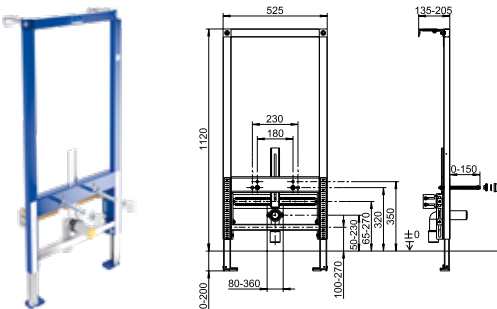

BIDET INSTALLATION SYSTEM

for dry-wall construction, standard height

Article number	Description	LC	pcs/ pal.	kg/ pc.
9221 48 00	525 x 1120 x 100 mm self-supporting powder-coated steel frame, fully pre-assembled	309,-	10	10,54

for covering with plasterboard, installation onto a solid brick wall, in dry-wall constructions etc., adjustment range of feet from unfinished floor level to upper edge of finished floor level: 0-200 mm, adjustment range front to wall: 135-205mm (when mounted on wall brackets), 4-point fastening, universally adjustable for bidet ceramics, with multiply bonded laminated wood panel and scaling for the free positioning of drinking water pipe wall panels, with universal waste bend DN 50 (Ø 50) / DN 40 (Ø 40), incl. rubber collar DN 40 (Ø 40) / DN 32 (Ø 32) and protection plugs, with 2 x M12 retaining bolts adjustable 180/230 mm with protection plugs, nuts and white covers, with sound-absorbing clamp, with wall brackets, incl. self-locking feet with adjustable base plates and fastening materials, installation instructions, individual packaging materials