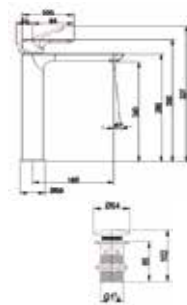

Tall single-lever basin mixer

- With push-open waste
- Material: Brass
- Deck-mounted
- Connection Type 3/8"
- Max flow rate at 3 bar 4,8 l/min
- Spout length 165 mm
- Spout height 240 mm

Article number	Description	Price
TVW10410511061	Chrome	213,-