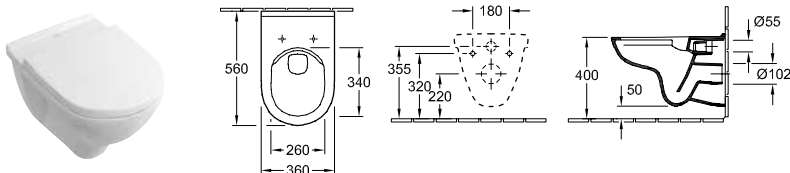

WALL MOUNTED WC, 56cm x 36cm

Article number	Description	01		pcs/ pal.	kg/ pc.
5660 10 01	360 x 560 mm	208,-	-	14	18

wall-mounted, horizontal outlet, with water-saving AQUAREDUCT® system: flush volume 3 / 4,5 litres, not suitable for installation with flush valves

9M38 S1 01	TOILET SEAT AND COVER with QuickRelease and SoftClosing hinges, hinges in stainless steel	107,-	-	216	2,21