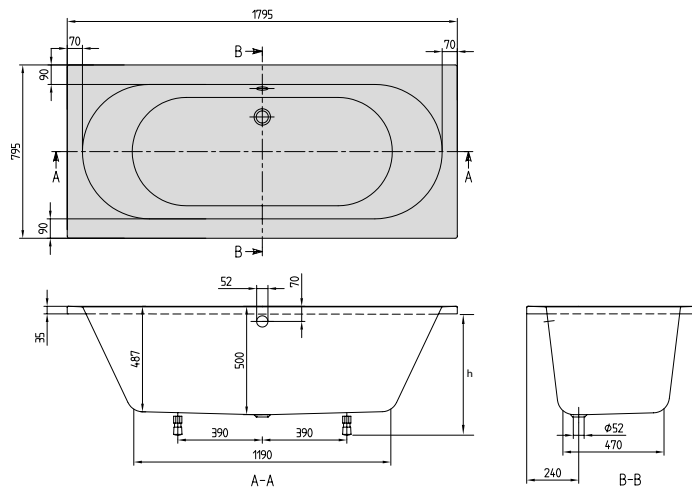

O.NOVO Duo (RECTANGULAR 1800 x 800) ACRYLIC

Article number	Description	Size l x w	Bottom l x w	Depth	Litres incl. 1 pers	Weight (kg)	Price	pcs/pal.
UBA 180 CAS 2V-01	O.novo, Duo, White	1800 x 800	1190 x 470	500	200	23,5	644,-	20

Required with every bath:

U99740000	Bath feet, plastic, for baths with even bottom, adjustable from 130 to 180 mm						23,-	

Optional accessories for baths:

Article number	Description	Price
U90950461	Matching waste/overflow combination, Chrome	188,-
U90600361	Multiplex Trio outlet and overflow fitting with water inlet, Chrome	420,-
U90170061	Handgrips, 1 pair = 2 grips, Chrome	226,-

IMPORTANT NOTES:

1) Set of bath feet need to be ordered with every bath.
2) O.Novo baths are luxury deep baths and require extended waste/overflow combination.