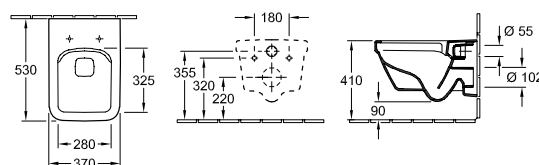

WALL MOUNTED WC COMBI-PACK - STANDARD SIZE 53cm x 37cm, RIMLESS, OPEN FIXINGS, SQUARE

DirectFlush

SQUARE

INCLUDING QUICK RELEASE SOFT CLOSE TOILET SEAT

Article number	Description		01		pcs/ pal.	kg/ pc.
5685 HR 01	individual packaging materials, wall-mounted, horizontal outlet composed of: Washdown WC DirectFlush 5685 R0 XX, WC-seat and cover with QuickRelease and SoftClosing hinges 9M58 S1 01		481,-	-	12	22