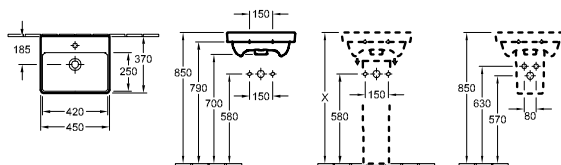

HANDWASHBASIN - 45cm WALL MOUNTED

Article number	Description	01		pcs/ pal.	kg/ pc.
7358 45 01	450 x 370 mm	165,-	-	48	10,4
5222 00 01	TRAP COVER cannot be combined with 3-hole tap fittings, fastening set included	208,-	-	50	7,35