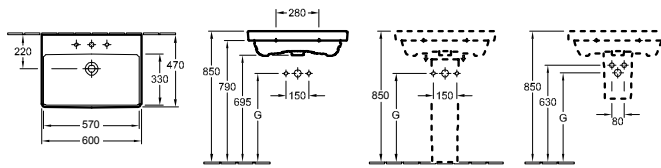

WASHBASIN - 60cm - WALL MOUNTED

Article number	Description	01		pcs/ pal.	kg/ pc.
4158 60 01	600 x 470 mm	234,-	-	24	16.5
5244 00 01	TRAP COVER cannot be combined with 3-hole tap fittings, incl. fastening set "SmartFix"	208,-	-	40	5,59

For wall mounted washbasin installation frames please the ViConnect Collection