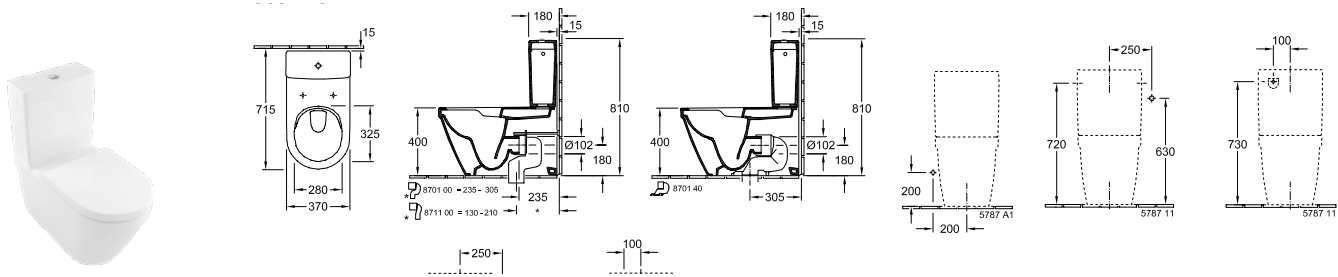

ARCHITECTURA - BACK-TO-WALL WC

BACK-TO-WALL WC - RIMLESS

DirectFlush

Article number	Description	01		pcs/ pal.	kg/ pc.
5690 R0 01	370 x 540 mm	Direct Flush	335,-	-	12 25,5
floor-standing, back to wall, horizontal outlet, with fastening set for concealed fastening, with water-saving AQUAREDUCT® system: flush volume 3 / 4,5 litres					
98M9 C1 01	TOILET SEAT AND COVER with QuickRelease and SoftClosing hinges, hinges in stainless steel		123,-	-	144 2,52
98M9 D1 01	TOILET SEAT AND COVER hinges in stainless steel		91,-	-	90 2,57
9M70 S1 01	TOILET SEAT AND COVER SLIMSEAT with QuickRelease and SoftClosing hinges, hinges in stainless steel	Slim Seat	163,-	-	90 2,97

ARCHITECTURA - CLOSE-COUPLED WC - RIMLESS

CLOSE-COUPLED WC - RIMLESS DirectFlush

Article number	Description	01		pcs/ pal.	kg/ pc.
5691 R0 01	370 x 700 mm	380,-	-	6	37,2
floor-standing, back to wall, horizontal outlet, with fastening set for concealed fastening, with water-saving AQUAREDUCT® system: flush volume 3 / 4,5 litres, Recommendation: to be installed at a distance of 15 mm from the wall					
5787 61 01	CISTERN water inlet from the sides or rear, flushing mechanism with DualFlush water-saving button, chrome	199,-	-	48	15
5787 71 01	CISTERN bottom water inlet, flushing mechanism with DualFlush water-saving button, chrome	199,-	-	48	15,26
98M9 C1 01	TOILET SEAT AND COVER with QuickRelease and SoftClosing hinges, hinges in stainless steel	123,-	-	144	2,52
98M9 D1 01	TOILET SEAT AND COVER hinges in stainless steel	91,-	-	90	2,57
9M70 S1 01	TOILET SEAT AND COVER SLIMSEAT with QuickRelease and SoftClosing hinges, hinges in stainless steel	163,-	-	90	2,97