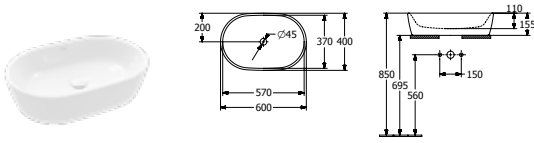

ARCHITECTURA - SIT-ON, BUILT-IN AND UNDERCOUNTER BASINS

SURFACE-MOUNTED WASHBASIN

Article number	Description	01	pcs/ pal.	kg/ pc.
5A26 60 01	600 x 400 mm for wall-mounted washbasin mixers or tall pillar tap fittings, without tap hole area 	347,-	10	14