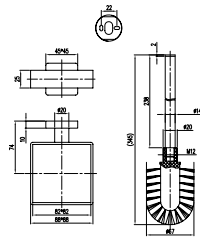

Toilet brush set

- Material: Brass
- Wall-mounted
- Bottle made of frosted glass
- Incl. toilet brush

Article number	Description	Price
TVA15201700061	Chrome	148,-
TVA15201700064	Brushed Nickel Matt	208,-
TVA15201700076	Brushed Gold	208,-
TVA152017000K5	Matt Black	207,-