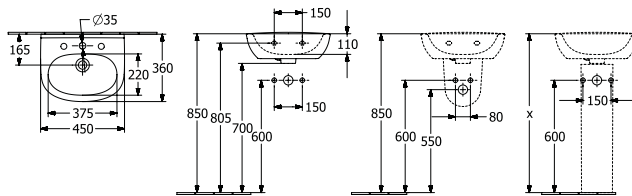

HANDWASHBASIN COMPACT - 45cm

Article number	Description	01		pcs/ pal.	kg/ pc.
4340 45 01	450 x 360 mm	93,-	-	36	8,5
5265 00 01	PEDESTAL	85,-	-	56	7,94
5267 00 01	TRAP COVER (BASIN UNDER 500mm) fastening set included	99,-	-	64	4,8

NEW