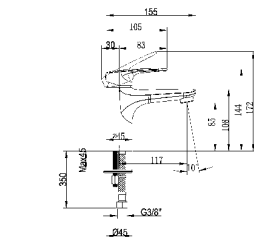

Single-lever basin mixer

- Material: Brass
- Deck-mounted
- Connection Type 3/8"
- Max flow rate at 3 bar 4,5 l/min

Article number	Description	Price
TVW10510311061	Chrome	101,-