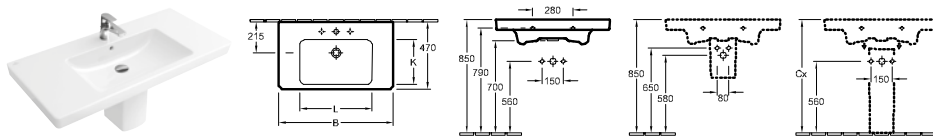

SUBWAY 2.0 - VANITY WASHBASINS

VANITY WASHBASIN

Article number	Description	01		pcs/ pal.	kg/ pc.
7175 A0 01	1000 x 470 mm	823,-	-	6	27,45
7175 80 01	800 x 470 mm	667,-	-	12	
5244 00 01	TRAP COVER cannot be combined with 3-hole tap fittings, incl. fastening set "SmartFix"	SmartFix 208,-	-	40	5,59