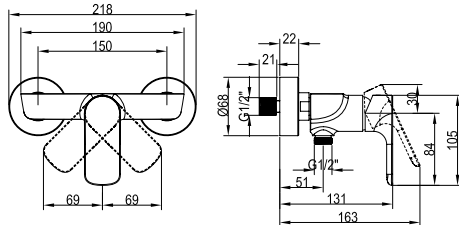

Single-lever shower mixer

- Material: Brass
- Wall-mounted
- Connection Type 1/2"
- Hand shower hose connection 1/2"
- Max flow rate at 3 bar 22,3 l/min
- With backflow preventer

Article number	Description	Price
TVS10400100061	Chrome	157,-