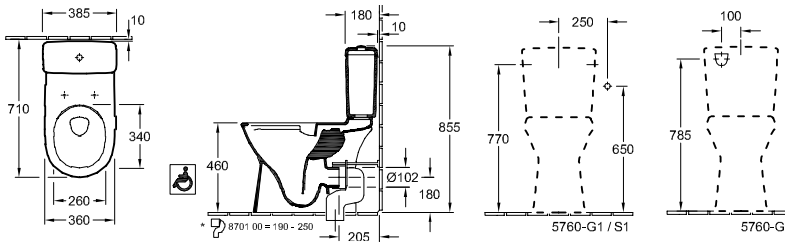

WASHDOWN TOILET FOR CLOSE-COUPLED TOILET-SUITE, RIMLESS VITA

DirectFlush

Article number	Description	01	P1	pcs/ pal.	kg/ pc.
4620 RO 01	360 x 710 mm	267,-	-	6	28,7

floor-standing, horizontal outlet, with fastening set for concealed fastening, seat height: 460 mm

5760 61 01	CISTERN fastening set included, water inlet from the sides or rear, flushing mechanism with Dual-Flush water-saving button, chrome	176,-	-	16	12,77
5760 71 01	CISTERN fastening set included, bottom water inlet, flushing mechanism with DualFlush water-saving button, chrome	176,-	-	16	12,77
9M67 S1 P1	TOILET SEAT AND COVER VITA fastening from above, with special buffers to prevent slipping to the sides, with grip edge on the lid, with QuickRelease and SoftClosing hinges, hinges in stainless steel	-	255,-	72	3,1
9M72 61 P1	TOILET SEAT AND COVER VITA with special buffers to prevent slipping to the sides, with grip edge on the lid, with continuous hinge bolt, hinges in stainless steel	-	289,-	144	3,2
9M39 61 01	TOILET SEAT AND COVER hinges in stainless steel	89,-	-	108	2,09

For wall mounted toilet installation frames please see ViConnect Collection