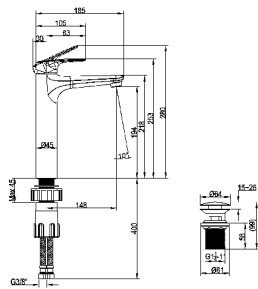

- With push-open waste
- Material: Brass
- Deck-mounted
- Connection Type 3/8"
- Max flow rate at 3 bar 4,6 l/min
- Spout length 185 mm
- Spout height 194 mm

Article number	Description	Price
TVW10510511061	Chrome	170,-