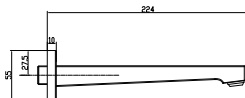

ARCHITECTURA SQUARE

Concealed single-lever bath / shower mixer

- Material: Brass
- Wall-mounted
- Connection Type 1/2"
- Max flow rate at 3 bar 20,5 l/min
- With diverter

Article number	Description	Price
TVS12500300061	Chrome	174,-
TVS12500300064	Brushed Nickel Matt	244,-
TVS12500300076	Brushed Gold	244,-
TVS125003000K5	Matt Black	244,-

Required Miscellaneous

Article number	Description	Price
TVS00035100000	Vi-Box universal concealed installation unit for single-lever mixer, Chrome / see page 105	83,-

Single-lever bath & shower mixer

- Material: Brass
- Wall-mounted
- Connection Type 1/2"
- Hand shower hose connection 1/2"
- Max flow rate at 3 bar 21,9 l/min
- With backflow preventer
- With diverter
- Spout length 145 mm

Article number	Description	Price
TVT12500100061	Chrome	226,-
TVT12500100064	Brushed Nickel Matt	318,-
TVT12500100076	Brushed Gold	318,-
TVT125001000K5	Matt Black	318,-

Bath spout

- Material: Brass
- Wall-mounted
- Connection Type 1/2"
- Max flow rate at 3 bar 21,9 l/min
- Spout length 210 mm

Article number	Description	Price
TVT12500200061	Chrome	109,-
TVT12500200064	Brushed Nickel Matt	153,-
TVT12500200076	Brushed Gold	153,-
TVT125002000K5	Matt Black	152,-