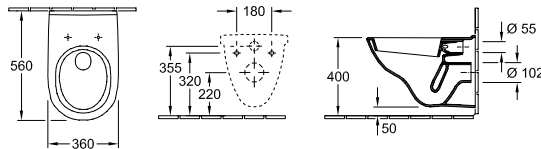

COMBI-PACK - STANDARD 56cm x 36cm

Article number	Description	01		pcs/ pal.	kg/ pc.
5660 H1 01	individual packaging materials, wall-mounted, horizontal outlet composed of: Washdown WC 566010 XX, WC-seat with QuickRelease and SoftClosing hinges 9M38 S1 01	329,-	-	12	18