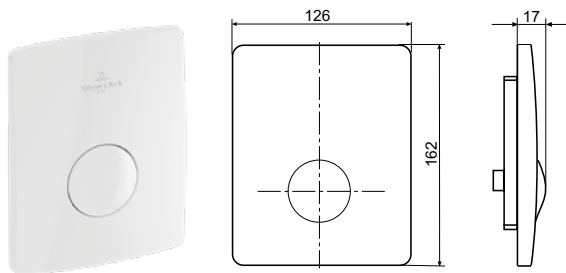

URINAL FLUSH PLATE

100SU -