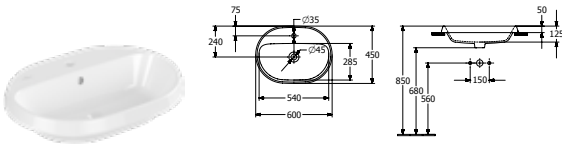

BUILT-IN WASHBASIN

Article number	Description	01	pcs/ pal.	kg/ pc.
5A66 60 01	600 x 450 mm suitable for 3-hole fittings, central tap hole punched out	343,-	0	11