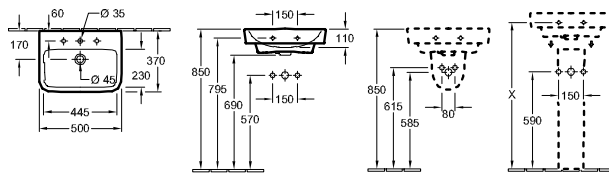

For wall mounted washbasin installation frames please see ViConnect Collection

O.NOVO - HAND WASH BASINS

O.NOVO - BASINS (50cm - 60cm)

WASHBASIN - 50cm Wall Mounted

Article number	Description	01		pcs/ pal.	kg/ pc.
4344 50 01	500 x 370 mm   	119,-	-	22	12
5265 00 01	PEDESTAL	85,-	-	56	7,94
5267 00 01	TRAP COVER (BASIN UNDER 500mm) fastening set included	99,-	-	64	5