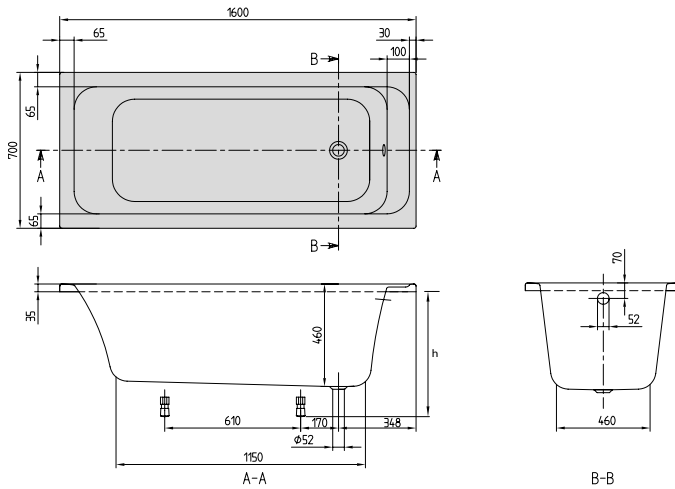

ARCHITECTURA BATHS

ARCHITECTURA Solo (Rectangle 1600 x 700) Acrylic

Article number	Description	Size l x w	Bottom l x w	Depth	Litres incl. 1 pers	Weight (kg)	01	pcs/pal.
UBA 167 ARA 2V-01	Architectura	1600 x 700	1150 x 460	460	165	21	471,-	10

Required with every bath:

U99740000	Bath feet, plastic, for baths with even bottom, adjustable from 130 to 180 mm	23,-