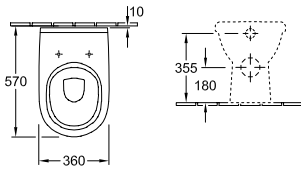

BACK-TO-WALL WC