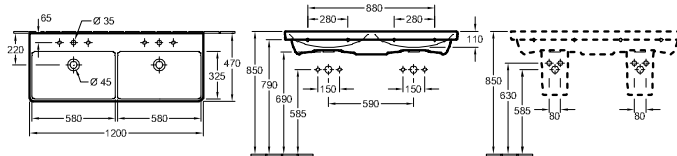

DOUBLE WASHBASIN 130cm WALL MOUNTED

Article number	Description	01		pcs/ pal.	kg/ pc.
4A23 CK 01	1200 x 470 mm 2x	1010,-	-	8	32,5
5244 00 01	TRAP COVER cannot be combined with 3-hole tap fittings, incl. fastening set "SmartFix"	SmartFix 208,-	-	40	5,59