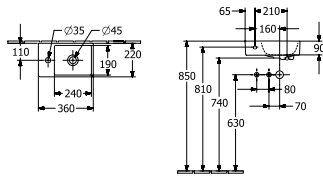

AVENTO - HAND WASH BASINS / SEMI RERCESSED

HANDWASHBASIN COMPACT - RIGHT HAND - 36cm

Article number	Description	01		pcs/ pal.	kg/ pc.
4300 3R 01	360 x 220 mm	175,-	-	90	5,5