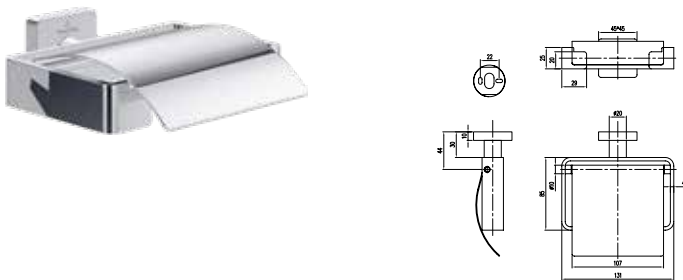

Toilet roll holder with cover

- Material: Brass
- Wall-mounted

Article number	Description	Price
TVA15201300061	Chrome	92,-
TVA15201300064	Brushed Nickel Matt	131,-
TVA15201300076	Brushed Gold	131,-
TVA152013000K5	Matt Black	130,-