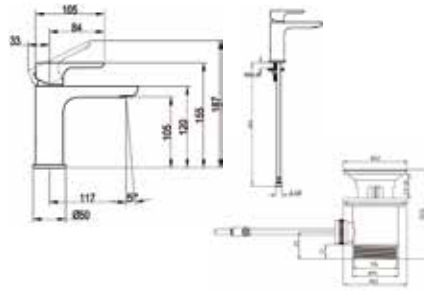

O.NOVO

Single-lever basin mixer

- With draw bar outlet fitting
- Material: Brass
- Deck-mounted
- Connection Type 3/8"
- Max flow rate at 3 bar 4,6 l/min
- Spout length 117 mm
- Spout height 105 mm

Article number	Description	Price
TVW10410111061	Chrome	148,-