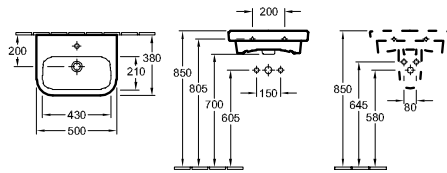

HANDWASHBASIN - 50cm - WALL MOUNTED

Article number	Description	01		pcs/ pal.	kg/ pc.
4373 50 01	500 x 380 mm	148,-	-	24	12,9
7264 00 01	TRAP COVER cannot be combined with 3-hole tap fittings, incl. fastening set "SmartFix"	SmartFix 148,-	-	45	7,05