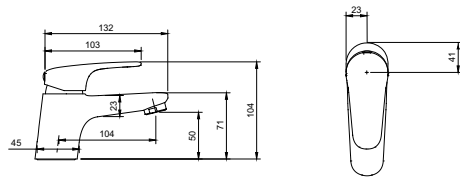

Single-lever basin mixer

- With push-open waste
- Material: Brass
- Deck-mounted
- Connection Type 3/8"
- Max flow rate at 3 bar 4,3 l/min
- Spout length 107 mm
- Spout height 50 mm

Article number	Description	Price
TVW10514111161	Chrome	87,-