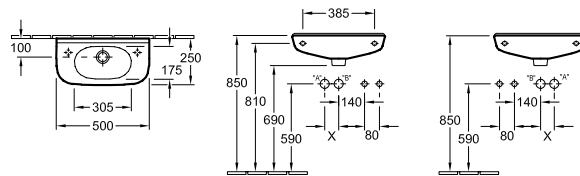

HANDWASHBASIN COMPACT

Article number	Description	01		pcs/ pal.	kg/ pc.
5361 50 01	500 x 250 mm suitable for 1-hole tap fittings, pre-punched tap holes on sides	117,-	-	33	7,45

For wall mounted basin installation frames please see ViConnect Collection