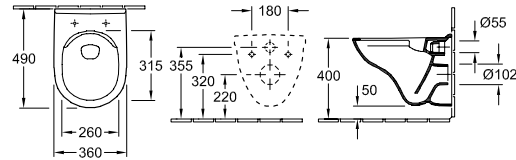

COMBI-PACK - COMPACT 49cm x 36cm, RIMLESS DirectFlush

COMPACT

Article number	Description	01		pcs/ pal.	kg/ pc.
5688 HR 01	individual packaging materials, wall-mounted, horizontal outlet composed of: Washdown WC Compact DirectFlush 5688 R0 XX, WC-seat with QuickRelease and SoftClosing hinges 9M38 S1 01	389,-	-	12	17