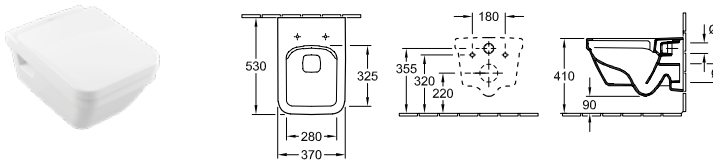

WALL MOUNTED WC - COMPACT SIZE 48cm x 35cm, RIMLESS, OPEN FIXINGS

DirectFlush

Article number	Description	01		pcs/ pal.	kg/ pc.
4687 R0 01	350 x 480 mm	365,-	-	14	18
wall-mounted, horizontal outlet, with water-saving AQUAREDUCT® system: flush volume 3 / 4,5 litres, not suitable for installation with flush valves					
9M66 S2 01	TOILET SEAT AND COVER COMPACT with QuickRelease and SoftClosing hinges, hinges in stainless steel	152,-	-	90	2,88

For wall mounted toilet installation frames please see ViConnect Collection

ARCHITECTURA - WALL MOUNTED WCS & BIDETS

WALL MOUNTED WC - STANDARD SIZE 53cm x 37cm, RIMLESS, OPEN FIXINGS, SQUARE DirectFlush