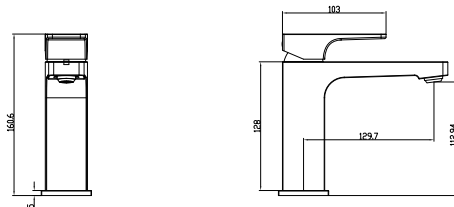

Single-lever basin mixer

- Without waste
- Material: Brass
- Deck-mounted
- Connection Type 3/8"
- Max flow rate at 3 bar 4,7 l/min
- Spout length 130 mm
- Spout height 113 mm

Article number	Description	Price
TVW12500400061	Chrome	164,-
TVW12500400064	Brushed Nickel Matt	231,-
TVW12500400076	Brushed Gold	231,-
TVW125004000K5	Matt Black	231,-

Optional miscellaneous

Article number	Description	Price
TVP00000301061	Push-Open waste, Chrome / see page 105	45,-