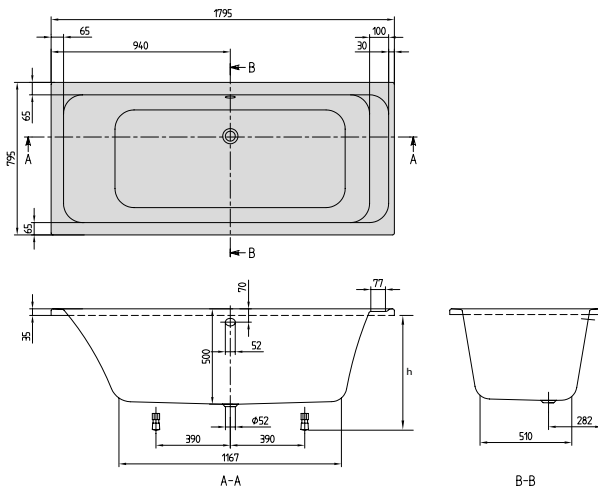

ARCHITECTURA Duo (Rectangle 1800 x 800) Acrylic

Article number	Description	Size l x w	Bottom l x w	Depth	Litres incl. 1 pers	Weight (kg)	01	pcs/pal.
UBA 180 ARA 2V-01	Architectura	1800 x 800	1200 x 430	500	235	25	585,-	10

Required with every bath:

U99740000	Bath feet, plastic, for baths with even bottom, adjustable from 130 to 180 mm	23,-

Optional accessories for baths:

Article number	Description	Price
U90950461	Matching waste/overflow combination, Chrome	188,-
U90600361	Multiplex Trio outlet and overflow fitting with water inlet, Chrome	420,-
U90170061	Handgrips, 1 pair = 2 grips, Chrome	226,-

IMPORTANT NOTES:

1) Set of bath feet need to be ordered with every bath.
2) Architectura baths are luxury deep baths and require extended waste/overflow combination.