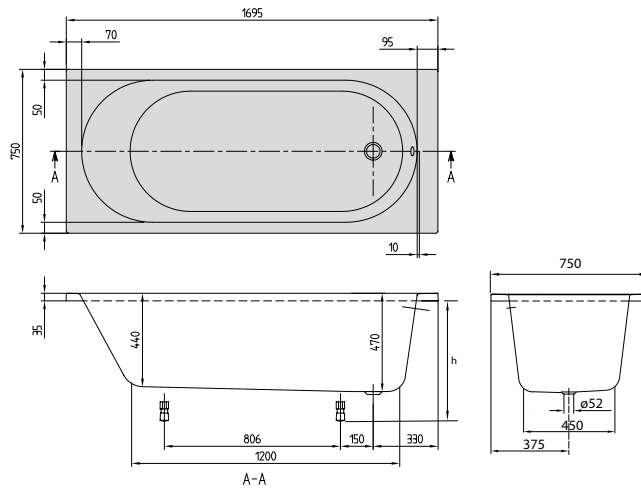

O.NOVO BATHS

O.NOVO Solo (RECTANGULAR 1700 x 750) ACRYLIC

Article number	Description	Size l x w	Bottom l x w	Depth	Litres incl. 1 pers	Weight (kg)	Price	pcs/pal.
UBA 170 CAS 2V-01	O.novo, Solo, White	1700 x 750	1200 x 430	470	170	22	412,-	20

Required with every bath:

U99740000	Bath feet, plastic, for baths with even bottom, adjustable from 130 to 180 mm						23,-