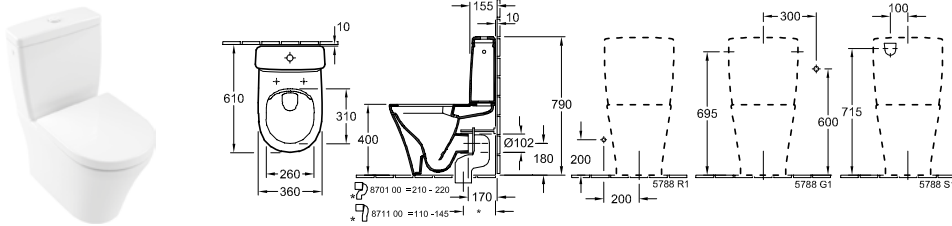

floor-standing, fully back to wall pan, horizontal outlet, with fastening set for concealed fastening; with watersaving AQUAREDUCT® system: flush volume 3 / 4,5 litres;

9M38 S1 01	TOILET SEAT AND COVER with QuickRelease and SoftClosing hinges, hinges in stainless steel	107,-	-	216	2,21
------------	---	-------	---	-----	------

O.NOVO - CLOSE-COUPLED COMPACT WCS, RIMLESS

CLOSE-COUPLED WC, RIMLESS, BACK TO WALL, COMPACT

DirectFlush

COMPACT

Article number	Description	01		pcs/ pal.	kg/ pc.
4625 R0 01	360 x 610 mm	319,-	-	8	30

Compact, floor-standing, back to wall, vertical outlet, with fastening set for concealed fastening, with water-saving AQUAREDUCT® system: flush volume 3 / 4,5 litres