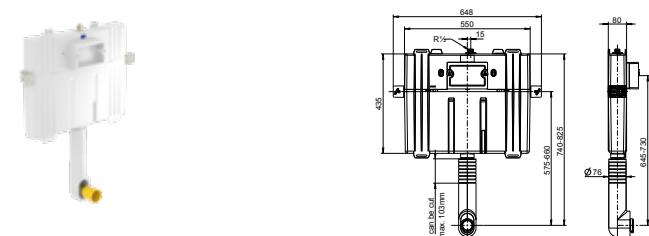

CONCEALED CISTERN ONLY - COMPACT SLIMLINE, 80mm DEPTH, FRONT FLUSH PLATE

Article number	Description					Pc./ Pal.	kg/ Pc.
9224 82 00	648 x 740/825 x 80mm front operated		198,-			26	3,5

VICONNECT - WC FLUSHPLATES

COLOUR CODE FOR FLUSHPLATES ON OPPOSITE PAGE

HOW TO ORDER:

To order your press panel in the required colour please replace the "XX" in the article code with your required colour code

68 = White

61 = Chrome

69 = Brushed
Chrome

RA = Glass
Glossy Grey

RB = Glass
Glossy Black

RE = Glass
Glossy White

AN = Black Matt

EXAMPLE:

An 300Flush Plate in white would be: **9221 80 68**