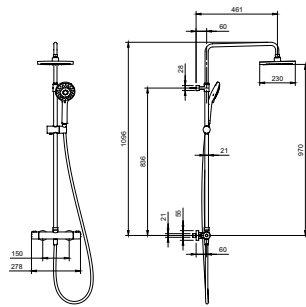

UNIVERSAL SHOWERS

Shower system with three spray types

- Material: ABS-Plastic / Stainless steel
- Wall-mounted
- Connection Type 1/2"
- Hand shower: max flow rate at 3 bar 8,0 l/min
- Rain shower: max flow rate at 3 bar 8,2 l/min
- Adjustable temperature limitation
- With backflow preventer
- Shower Ø 200/110 mm
- With integrated diverter

Article number	Description	Price
TVS109002UK061	Chrome	366,-