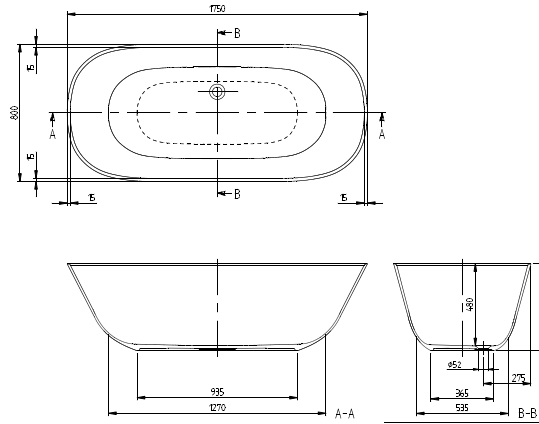

THEANO BATHS

THEANO Duo (Free-standing 1750 x 800) Quarryl®

NEW

Article number	Description	Size l x w	Bottom l x w	Depth	Litres incl. 1 pers	Weight (kg)	01	pcs/pal.
UBQ 175 ANH 7F200V-01	Theano, freestanding	1750 x 800	1270 x 535	480	315	70	3.368,-	1

THEANO Duo (Free-standing 1550 x 750) Quarryl®