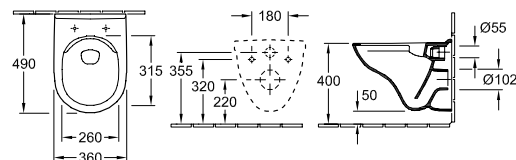

COMBI-PACK - COMPACT 49cm x 36cm

COMPACT

Article number	Description	01		pcs/ pal.	kg/ pc.
5688 H1 01	individual packaging materials, wall-mounted, horizontal outlet composed of: Washdown WC compact 5688 10 XX, WC-seat with QuickRelease and SoftClosing hinges 9M38 S1 01	417,-	-	12	17.4