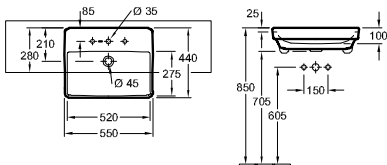

SEMI-RECESSED BASIN 55cm FOR FURNITURE / WORKTOP MOUNTING

Article number	Description	01		pcs/ pal.	kg/ pc.
4A06 55 01	550 x 440 mm	296,-	-	12	14,7

Fastening set and template included

For wall mounted washbasin installation frames please the ViConnect Collection