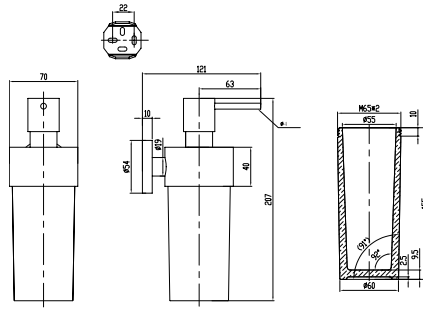

Soap dispenser

- Material: Zinc
- Wall-mounted
- Bottle made of frosted glass
- Bottle volume: 230 ml

Article number	Description	Price
TVA15100700061	Chrome	190,-