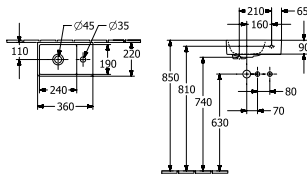

HANDWASHBASIN COMPACT - LEFT HAND - 36cm

Article number	Description	01		pcs/ pal.	kg/ pc.
4300 3L 01	360 x 220 mm	175,-	-	90	5,5