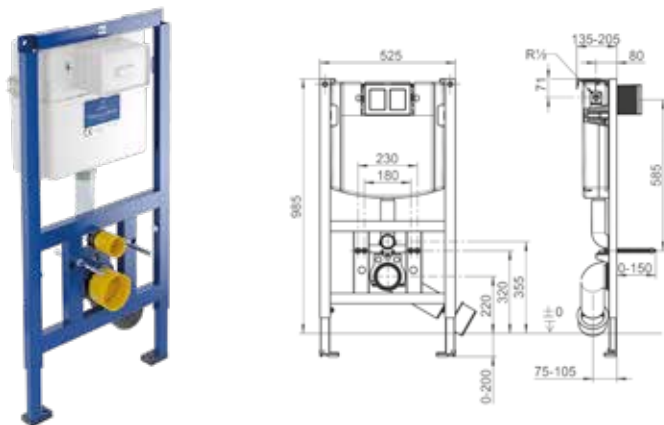

WC-ELEMENT - Wall Mounted WC-Element, 98cm Height, Front or Top Flush Plate Option

Article number	Description					Pc./ Pal.	kg/ Pc.
9209 31 00	525 x 980 x 135 mm self-supporting powder-coated steel frame, fully pre-assembled, front/top operated, please order flush plate separately, with filling valve type AG (air gap) WRAS compliant		379,-			11	12,7

with wall brackets, incl. feet and fastenings, with protection cap for the flushing pipe, 2 times M12 WC retaining bolts adjustable to 180/230mm with protection plugs and nuts, installation instructions, without flush plate, for dry-wall construction, installation onto a solid brick wall, etc., adjustment range of feet from unfinished floor level to upper edge of finished floor level: 0-200mm, adjustment range front to wall: 155-205mm (when mounted on wall brackets) front/top operated, button function transmitted to drain fitting via flexible cables, connection to flush plate via bayonet joint, with protection cap for the flushing pipe. Concealed cistern with insulation against condensation with dual flush 3/6l, adjustable to min 3/4,5l, max flush quantity 4/9l, filling valve Noise Class I, flexible hose for filling valve, can be tightened by hand, 2-part angle valve connection set R1/2, mounting clip, 4 adjustment settings, protection box for access opening can be cut to size, with depth-adjustable WC connecting bend 90° DN 90 (Ø90)/DN 100 (Ø110) with protection cap complete WC connection set DN 90 (Ø90)/180mm, certification marks for concealed cistern: Noise Class I.