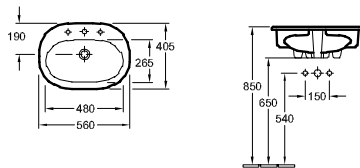

BUILT-IN WASHBASIN

Article number	Description	01		pcs/ pal.	kg/ pc.
4161 56 01	560 x 405 mm	165,-	-	16	12