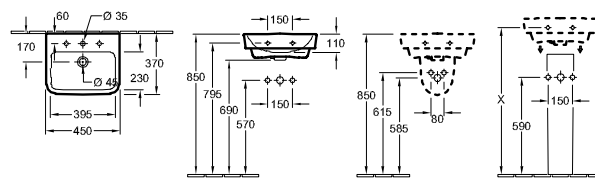

HANDWASHBASIN - 45cm

Article number	Description	01		pcs/ pal.	kg/ pc.
4344 45 01	450 x 370 mm ○ ○ ○ ○	99,-	-	22	12
5265 00 01	PEDESTAL	85,-	-	56	7,94
5267 00 01	TRAP COVER (BASIN UNDER 500mm) fastening set included	99,-	-	64	5

For wall mounted washbasin installation frames please see ViConnect Collection