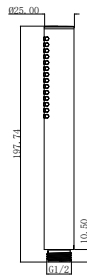

VERVE SHOWERS

Hand shower

- Material: Brass
- Wall-mounted
- Hand shower hose connection 1/2"
- Spray Modes: ##Comfortstrahl
- Hand shower: max flow rate at 3 bar 5,05 l/min
- With backflow preventer
- Shower Ø 25 mm

Article number	Description	Price
TVS10900600061	Chrome	83,-
TVS10900600064	Brushed Nickel Matt	117,-
TVS10900600076	Brushed Gold	117,-
TVS109006000K5	Matt Black	117,-