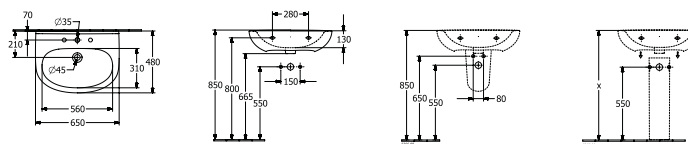

WASHBASIN - 65cm Wall Mounted

Article number	Description	01		pcs/ pal.	kg/ pc.
4A40 65 01	650 x 480 mm	172,-	-	14	18
5265 00 01	PEDESTAL	85,-	-	56	7,94
5266 00 01	TRAP COVER fastening set included	102,-	-	40	7,6

NEW

For wall mounted washbasin installation frames please see the ViConnect collection