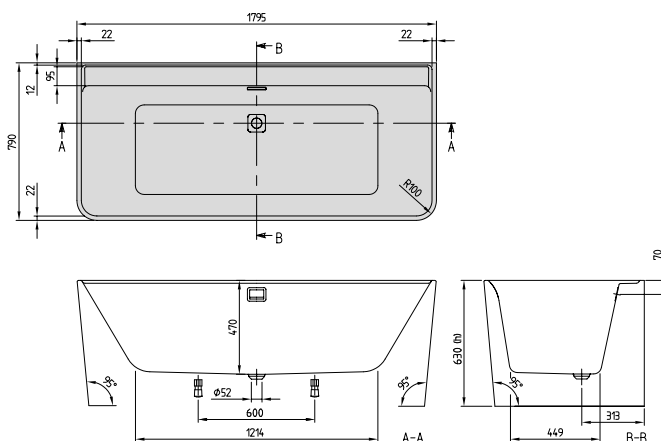

COLLARO (Wall-facing 1790 x 790) Acrylic

h = Installation height (min - max)	
Bath with panel	630

NEW

Article number	Description	Size l x w	Bottom l x w	Depth	Litres incl. 1 pers	Weight (kg)	01	pcs/pal.
UBA 180 COR 9CS00VP-01	Collaro, wall-facing, seamless, White Alpin	1790 x 790	1214 x 449	470	218	43	2.012,-	1