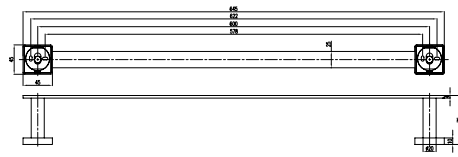

ELEMENTS STRIKING

Towel rail

- Material: Brass
- Wall-mounted
- Length: 645 mm

Article number	Description	Price
TVA15200200061	Chrome	129,-
TVA15200200064	Brushed Nickel Matt	181,-
TVA15200200076	Brushed Gold	181,-
TVA152002000K5	Matt Black	181,-