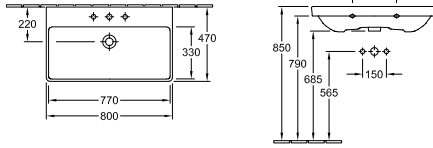

For wall mounted washbasin installation frames please the ViConnect Collection

AVENTO - WASHBASINS (80cm -130cm)

WASHBASIN 80cm WALL MOUNTED

Article number	Description	01		pcs/ pal.	kg/ pc.
4156 80 01	800 x 470 mm   	632,-	-	12	20,5
5244 00 01	TRAP COVER cannot be combined with 3-hole tap fittings, incl. fastening set "SmartFix"	SmartFix 208,-	-	40	5,59