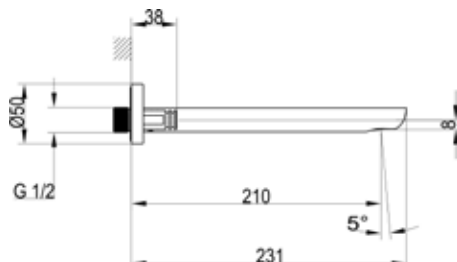

Article number	Description	Price
TVT10400100061	Chrome	166,-

Bath spout

- Material: Brass
- Wall-mounted
- Connection Type 1/2"
- Max flow rate at 3 bar 20,2 l/min
- Spout length 210 mm

Article number	Description	Price
TVT10450500061	Chrome	87,-