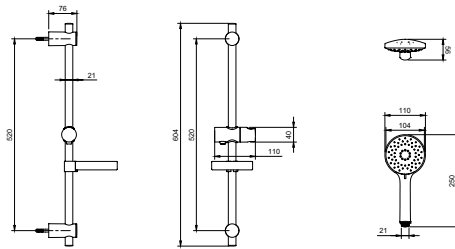

Shower set with three spray types

- Material: ABS-Plastic / Stainless steel
- Wall-mounted
- Hand shower hose connection 1/2"
- Hand shower: max flow rate at 3 bar 8,7 l/min
- With backflow preventer
- Shower Ø 110 mm

Article number	Description	Price
TVS109004UK061	Chrome	82,-

Hand shower with three spray types

- Material: ABS-Plastic
- Hand shower: max flow rate at 3 bar 8,7 l/min
- With backflow preventer
- Shower Ø 110 mm

Article number	Description	Price
TVS109003UK061	Chrome	37,-