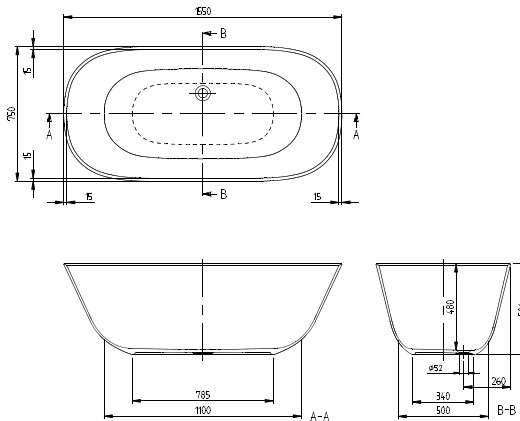

NEW

Article number	Description	Size l x w	Bottom l x w	Depth	Litres incl. 1 pers	Weight (kg)	01	pcs/pal.
UBQ 155 ANH 7F200V-01	Theano, freestanding	1550 x 750	1100 x 500	480	250	49.4	2.878,-	1

Accessories for baths:

Article number	Description	Price
U90952061	Bath Push-to-open valve, without overflow, Chrome	119,-
U90953061	Bath ViFlow, Outlet and overflow waste, Chrome	389,-
U90953068	Bath ViFlow, Outlet and overflow waste, White	389,-