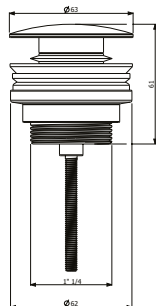

Push-Open waste

- Material: Brass

Article number	Description	Price
TVP000003020K5	Matt Black	87,-
TVP00000302064	Brushed Nickel Matt	87,-
TVP00000302076	Brushed Gold	87,-