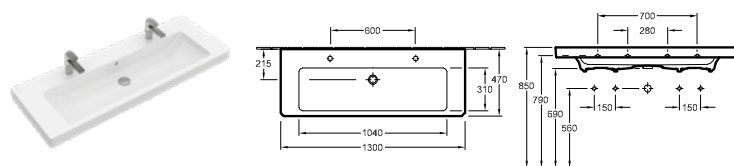

VANITY WASHBASIN

Article number	Description	01		pcs/ pal.	kg/ pc.
7176 D2 01	1300 x 470 mm 2x	1000,-	-	8	39,2

wall fixation, with 2 single-lever mixers and turn-knob operation or in conjunction with toggle valve, as well as push-open valve, please do not exceed a flow rate of max. 7.5 l/min per tap fitting., matching furniture programme: Subway 2.0