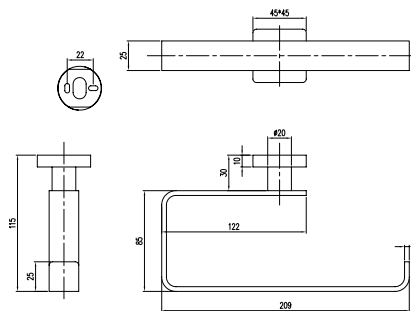

Towel rail

- Material: Brass
- Wall-mounted

Article number	Description	Price
TVA15200500061	Chrome	77,-
TVA15200500064	Brushed Nickel Matt	109,-
TVA15200500076	Brushed Gold	109,-
TVA152005000K5	Matt Black	109,-