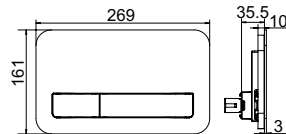

FLUSHPLATE 200G

Article number	Description	RA	RE	RB	Pc./ Pal.	kg/ Pc.
9224 00 XX	269 x 161 x 13mm surface made of high-quality safety glass	266,-	266,-	266,-	0	0,6