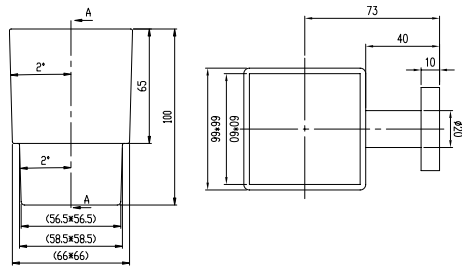

Tumbler holder

- Material: Brass
- Wall-mounted
- Tumbler made of frosted glass

Article number	Description	Price
TVA15201900061	Chrome	87,-
TVA15201900064	Brushed Nickel Matt	122,-
TVA15201900076	Brushed Gold	122,-
TVA152019000K5	Matt Black	122,-