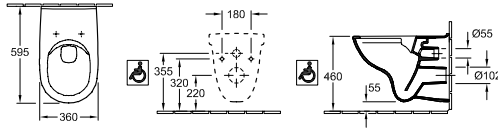

For urinal installation frames please see ViConnect Collection

VICARE - COMMERCIAL BASINS

VICARE - COMMERCIAL PANS

WASHDOWN TOILET VITA, RIMLESS

DirectFlush

Article number	Description	01	P1	pcs/ pal.	kg/ pc.
4695 R0 01	360 x 595 mm	Direct Flush 425,-	-	12	22
wall-mounted, horizontal outlet, seat height: 460 mm, not suitable for installation with flush valves					
9M67 S1 P1	TOILET SEAT AND COVER VITA fastening from above, with special buffers to prevent slipping to the sides, with grip edge on the lid, with QuickRelease and SoftClosing hinges, hinges in stainless steel	-	255,-	72	3,1
9M38 S1 01	TOILET SEAT AND COVER with QuickRelease and SoftClosing hinges, hinges in stainless steel	107,-	-	216	2,21
9M72 61 P1	TOILET SEAT AND COVER VITA with special buffers to prevent slipping to the sides, with grip edge on the lid, with continuous hinge bolt, hinges in stainless steel	-	289,-	144	3,2
9M71 61 01	SEAT hinges in stainless steel	-	85,-	216	1,04