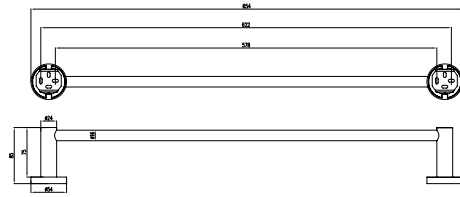

Design and special features

- Round contours bring harmony and elegance to the bathroom
- Concealed screws for flawless, sophisticated aesthetics

Finishes

Chrome

ELEMENTS TENDER

Towel rail

- Material: Zinc
- Wall-mounted
- Length: 654 mm