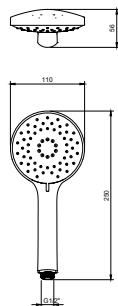

Hand shower with three spray types

- Material: ABS-Plastic
- Hand shower: max flow rate at 3 bar 8,7 l/min
- With backflow preventer
- Shower Ø 110 mm

Article number	Description	Price
TVS109003UK061	Chrome	37,-