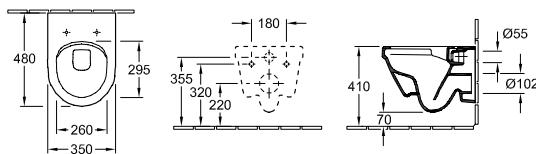

WALL MOUNTED WC COMBI-PACK - COMPACT SIZE 48cm x 35cm, RIMLESS, OPEN FIXINGS

DirectFlush

INCLUDING QUICK RELEASE SOFT CLOSE TOILET SEAT

Article number	Description		01		pcs/ pal.	kg/ pc.
4687 HR 01	individual packaging materials, wall-mounted, horizontal outlet composed of: Washdown WC DirectFlush 4687 R0 XX, WC-seat and cover with QuickRelease and SoftClosing hinges 9M66 S2 01		476,-	-	12	21