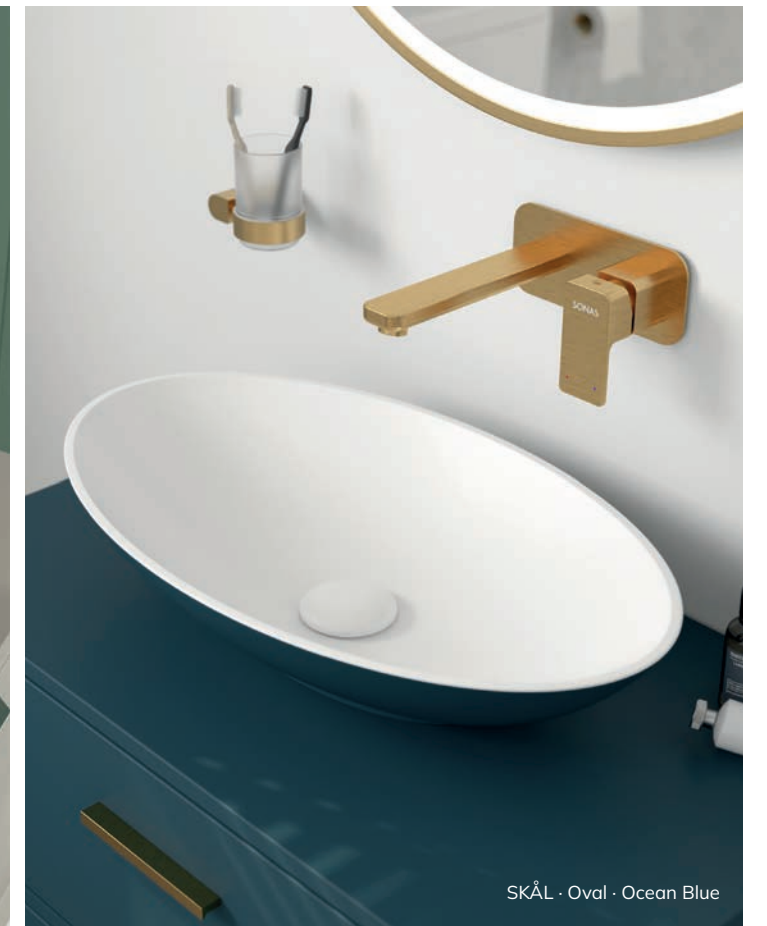

SKÅL

Elegant and bold – the stylish dual-tone SKÅL countertop basin sits proudly on your selected countertop vanity unit. The organic shapes and ultra-sleek profile are achieved by Solid Surface, a natural resin material, with a silky-smooth touch and matt finish. SKÅL Basin showcases a modern, cutting-edge aesthetic. With the resin material, SKÅL embraces new forms - round, oval and rectangular. The palette is chosen to coordinate with the colours in the Scandinavian furniture collection. SKÅL spectrum of shades adds a touch of sophistication to your bathroom. Complete your look with our range of contemporary Freestanding or Wall Mounted Basin Mixers.

Basin Options

Colour Options