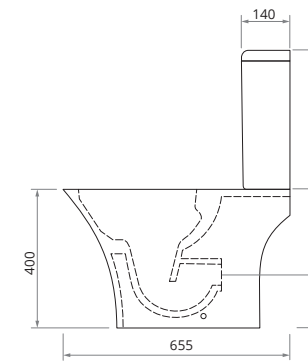

PEÑA
Open Back Close Coupled WC
WC cistern & fittings, 4/2.6L push button
Soft close quick release seat
W395 x H800 x D655mm