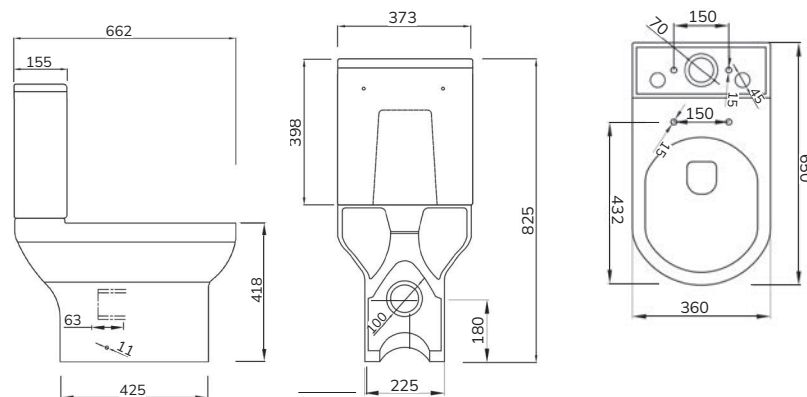

BASE
RIMLESS Open Back Close Coupled WC

WC, cistern & fittings, 4.5/3L push button
Soft close quick release seat
W373 x H825 x D662mm