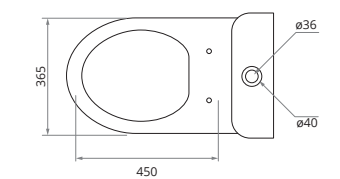

PEÑA
Comfort Height
Open Back Close Coupled WC
WC cistern & fittings, 4/2.6L push button
Soft close quick release seat.
W395 x H850 x D655mm