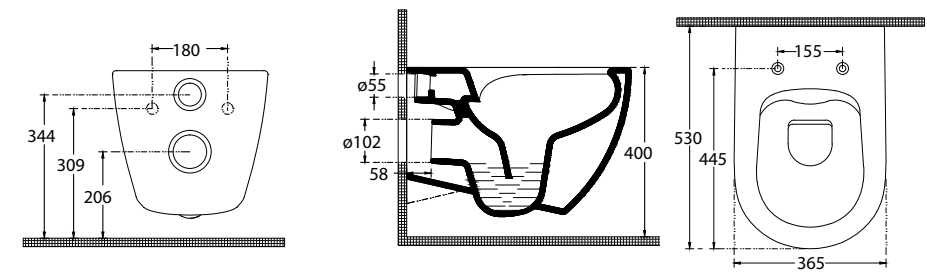

WC, cistern & fittings, 4.5/3L push button
Soft close quick release seat
W373 x H869 x D651mm

AVANTI
RIMLESS Wall Hung WC

Soft close seat
W365 x H400 x D530

Note: *this technical drawing applies to all
colours of wall hung wcs in the Avanti range