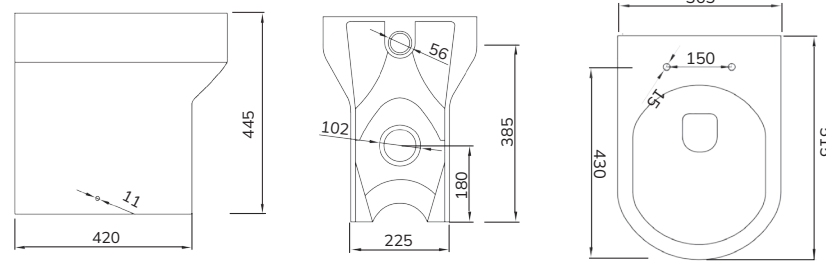

BASE
Comfort Height
RIMLESS Back to Wall WC
Soft close quick release seat
W365 x H445 x D515mm