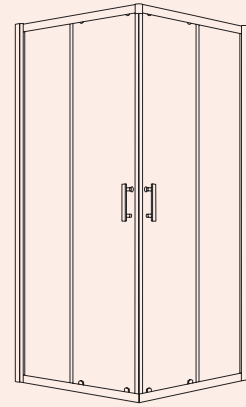

	CTP035	£95
---	--------	-----

FOR SHOWER TRAYS

See Pages 234 - 243

Corner Entry Doors

Ideal for bathrooms with limited space, corner entry enclosures serve as excellent space savers. Neatly fitting into any size bathroom, they provide a multitude of advantages. With a range of options available, there's a perfect style and size to suit your bathroom.