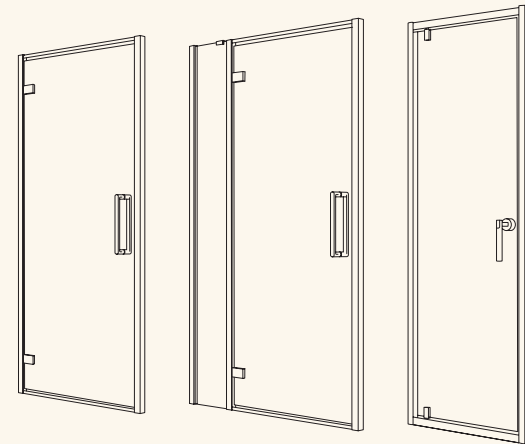

Hinged & Pivot Doors

These enclosures are hinged on one side and open outwards, giving you ample space to access your shower. Suitable for use in a recess, or add a side panel to create a full enclosure.

Pivot shower enclosure doors open outwards, creating a spacious showering experience while making access to the shower easy. It's important to ensure there is sufficient space in front of the shower when the door pivots open.

	ASPECT		ZEBA	CITY+
	Hinged	Hinged & Inline	Pivot	Pivot
700mm	•			•
760mm	•			•
800mm	•		•	•
900mm	•		•	•
1000mm		•		•
1100mm		•		
1200mm		•