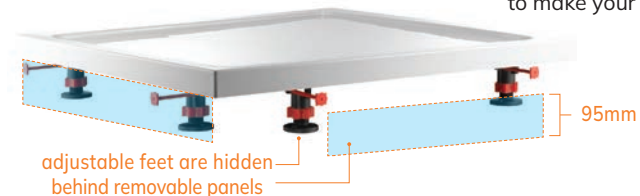

KRISTAL
LOW PROFILE
SHOWER TRAYS

£145