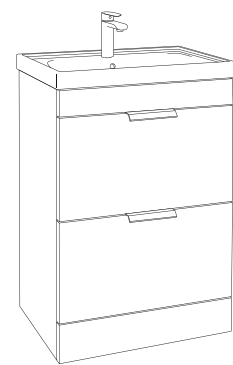

Wall Hung

An excellent choice for modern bathrooms, wall hung units offer elegant design while also maximising floor space, which can be especially useful in compact bathrooms. With flexibility in installation, you can set the vanity unit at a height that suits you and your family's comfort, ensuring a personalised and ergonomic experience.