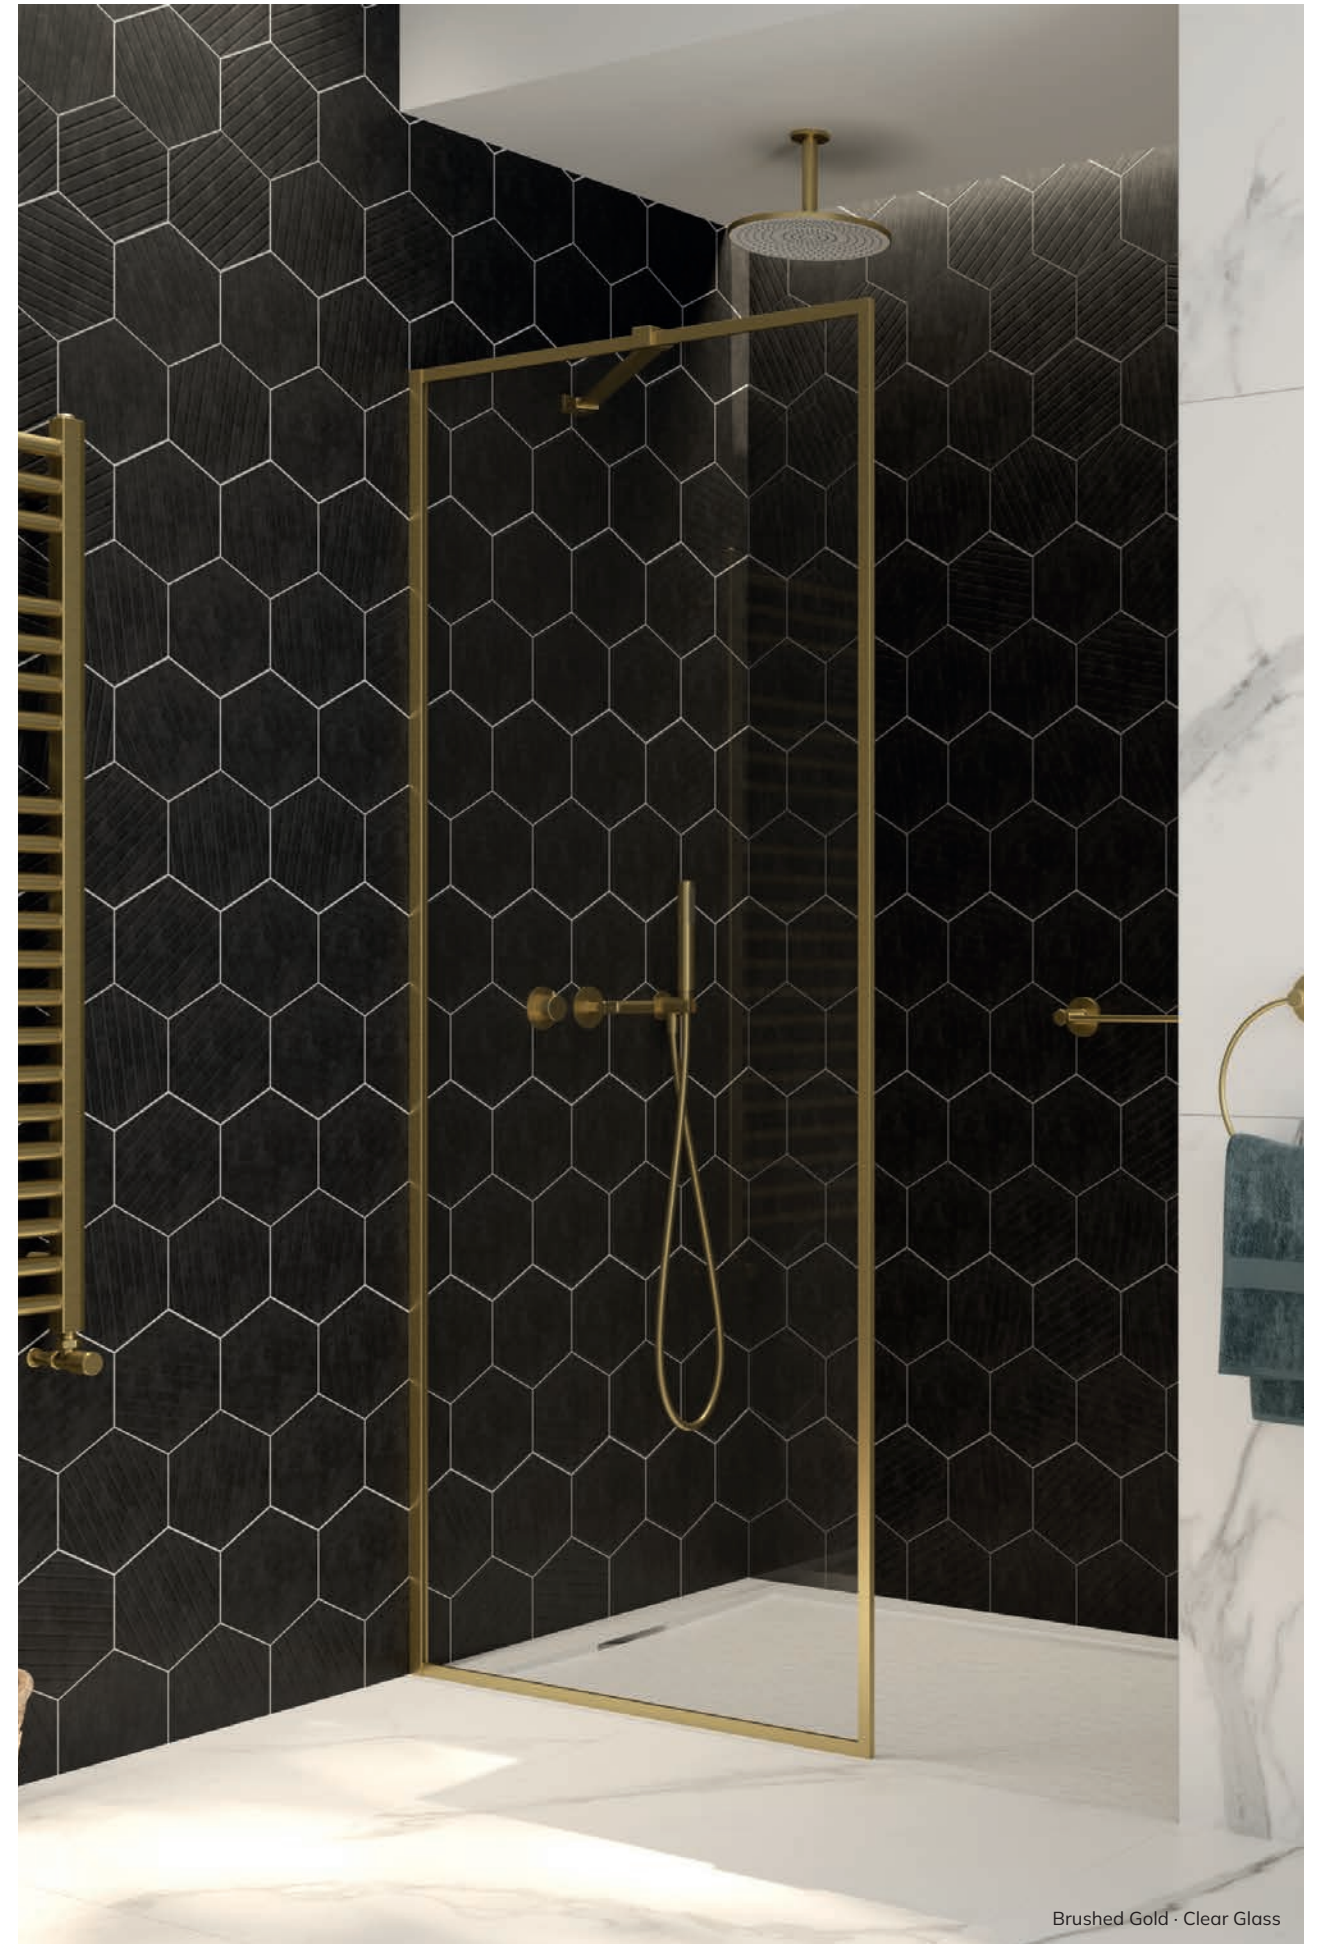

Smoked

Support Bars

Stabilising Bar

Ceiling Support Bar

Optional Angled Support Bar

650mm Angled Support Bar

NEW RANGE

Matt Black - Smoked Glass