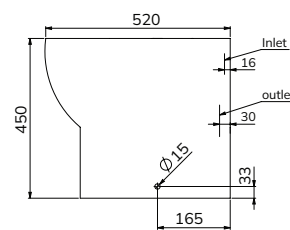

VIA
Comfort Height
Back to Wall WC
Soft close quick release seat
W363 x H450 x D520mm