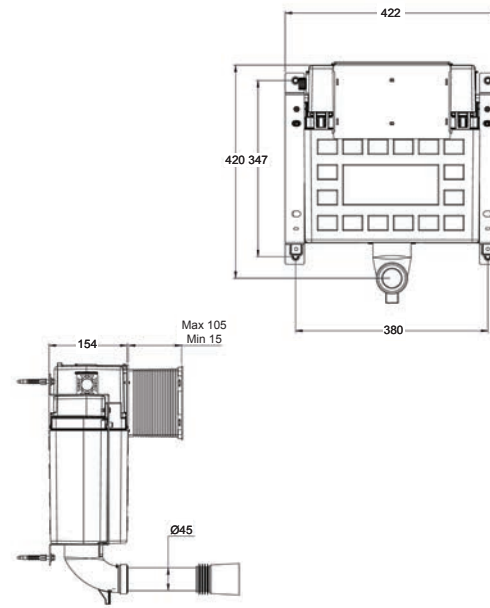

SONAS Bathrooms must be given reasonable opportunity to inspect the product in the installed situation, if removed the product must not

All prices are recommended retail and include VAT The prices and specifications contained within this brochure are for information purposes only and as our products are continually updated they may be subject to change without prior notice. The images included are for general guidance only and are limited to the constraints of the printing process. MEASUREMENTS are in millimetres — unless otherwise stated.

Concealed Cistern for Back To Wall WCs

Includes pan connectors with front access, dual flush cistern and rectangular or circular flush plate [excluding wc pan]

W420 x H420 x D155 - 185mm

With Rectangular Flush Plate

Chrome USW0147

White USW0148

Black USW0149

With Circular Flush Plate

Chrome USW0150

White USW0151

Black USW0152

Gold USW0510

Nickel USW0511

FASTFIX Frame for Wall Hung WCs

Includes pan connectors with top and front access, dual flush compact cistern and rectangular or circular flush plate [excluding wc pan]

W420 x H780-980 x D155-185mm

With Rectangular Flush Plate

Chrome TO64113P43

White TO64113P44

Black TO64113P45