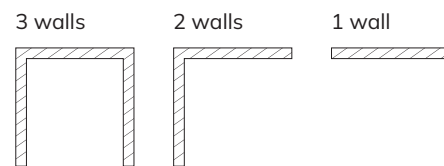

Your Space

Choose the right shower tray by planning ahead. Consider the footprint size you can allow for the tray, and which shape works best for your room.

We have options including square, rectangle and quadrant trays. Your tray may be installed in a recessed or flat to floor application. Choose from a host of styles including ultra-low-profile Slate, acrylic capped low-profile, or the Ultracast range.

Need any help? Just ask us.