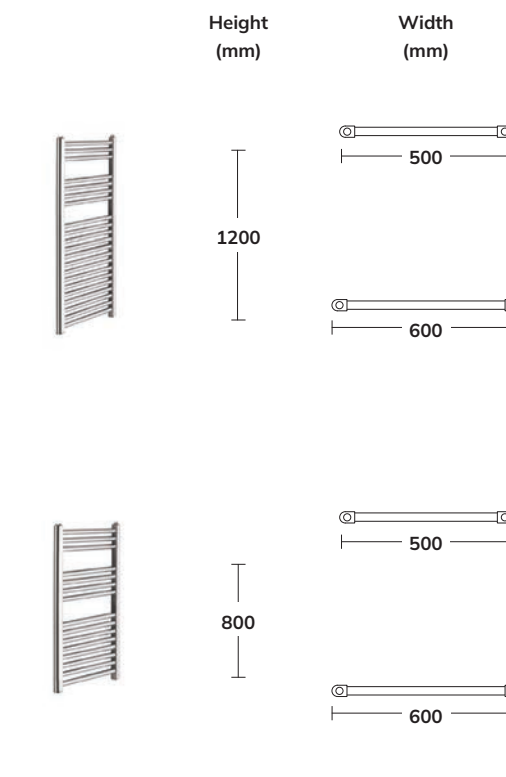

Finish/Colour	Pipe Centre (mm)	BTU	Code	Price
Chrome	460	1436	STW125SCP	£200
Anthracite	460	2154	STW125SAT	£190
Matt Black	460	2154	STW125SBLK	£190
Chrome	560	1633	STW126SCP	£225
Anthracite	560	2451	STW126SAT	£200
Matt Black	560	2451	STW126SBLK	£200
Chrome	460	1027	STW085SCP	£145
Anthracite	460	1540	STW085SAT	£140
Matt Black	460	1540	STW085SBLK	£140
Chrome	560	1168	STW086SCP	£165
Anthracite	560	1572	STW086SAT	£145
Matt Black	560	1572	STW086SBLK	£145