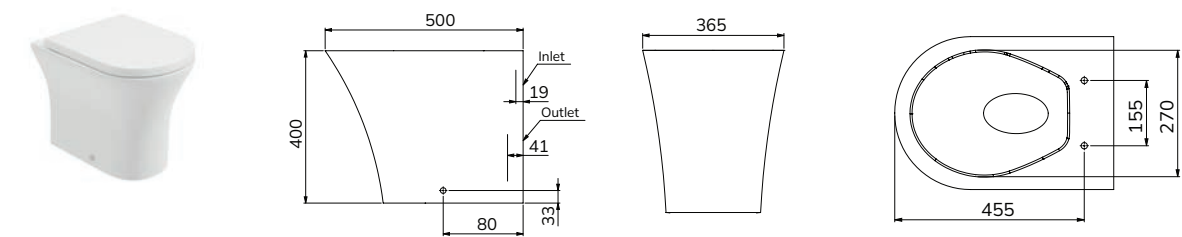

PEÑA
Comfort Height
Back to Wall WC
Soft close quick release seat.
W365 x H450 x D500mm

PEÑA
Wall Hung WC
Soft close quick release seat.
W365 x H310 x D495mm