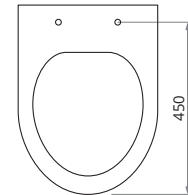

VIA
Back to Wall WC
Soft close quick release seat
W363 x H403 x D520mm