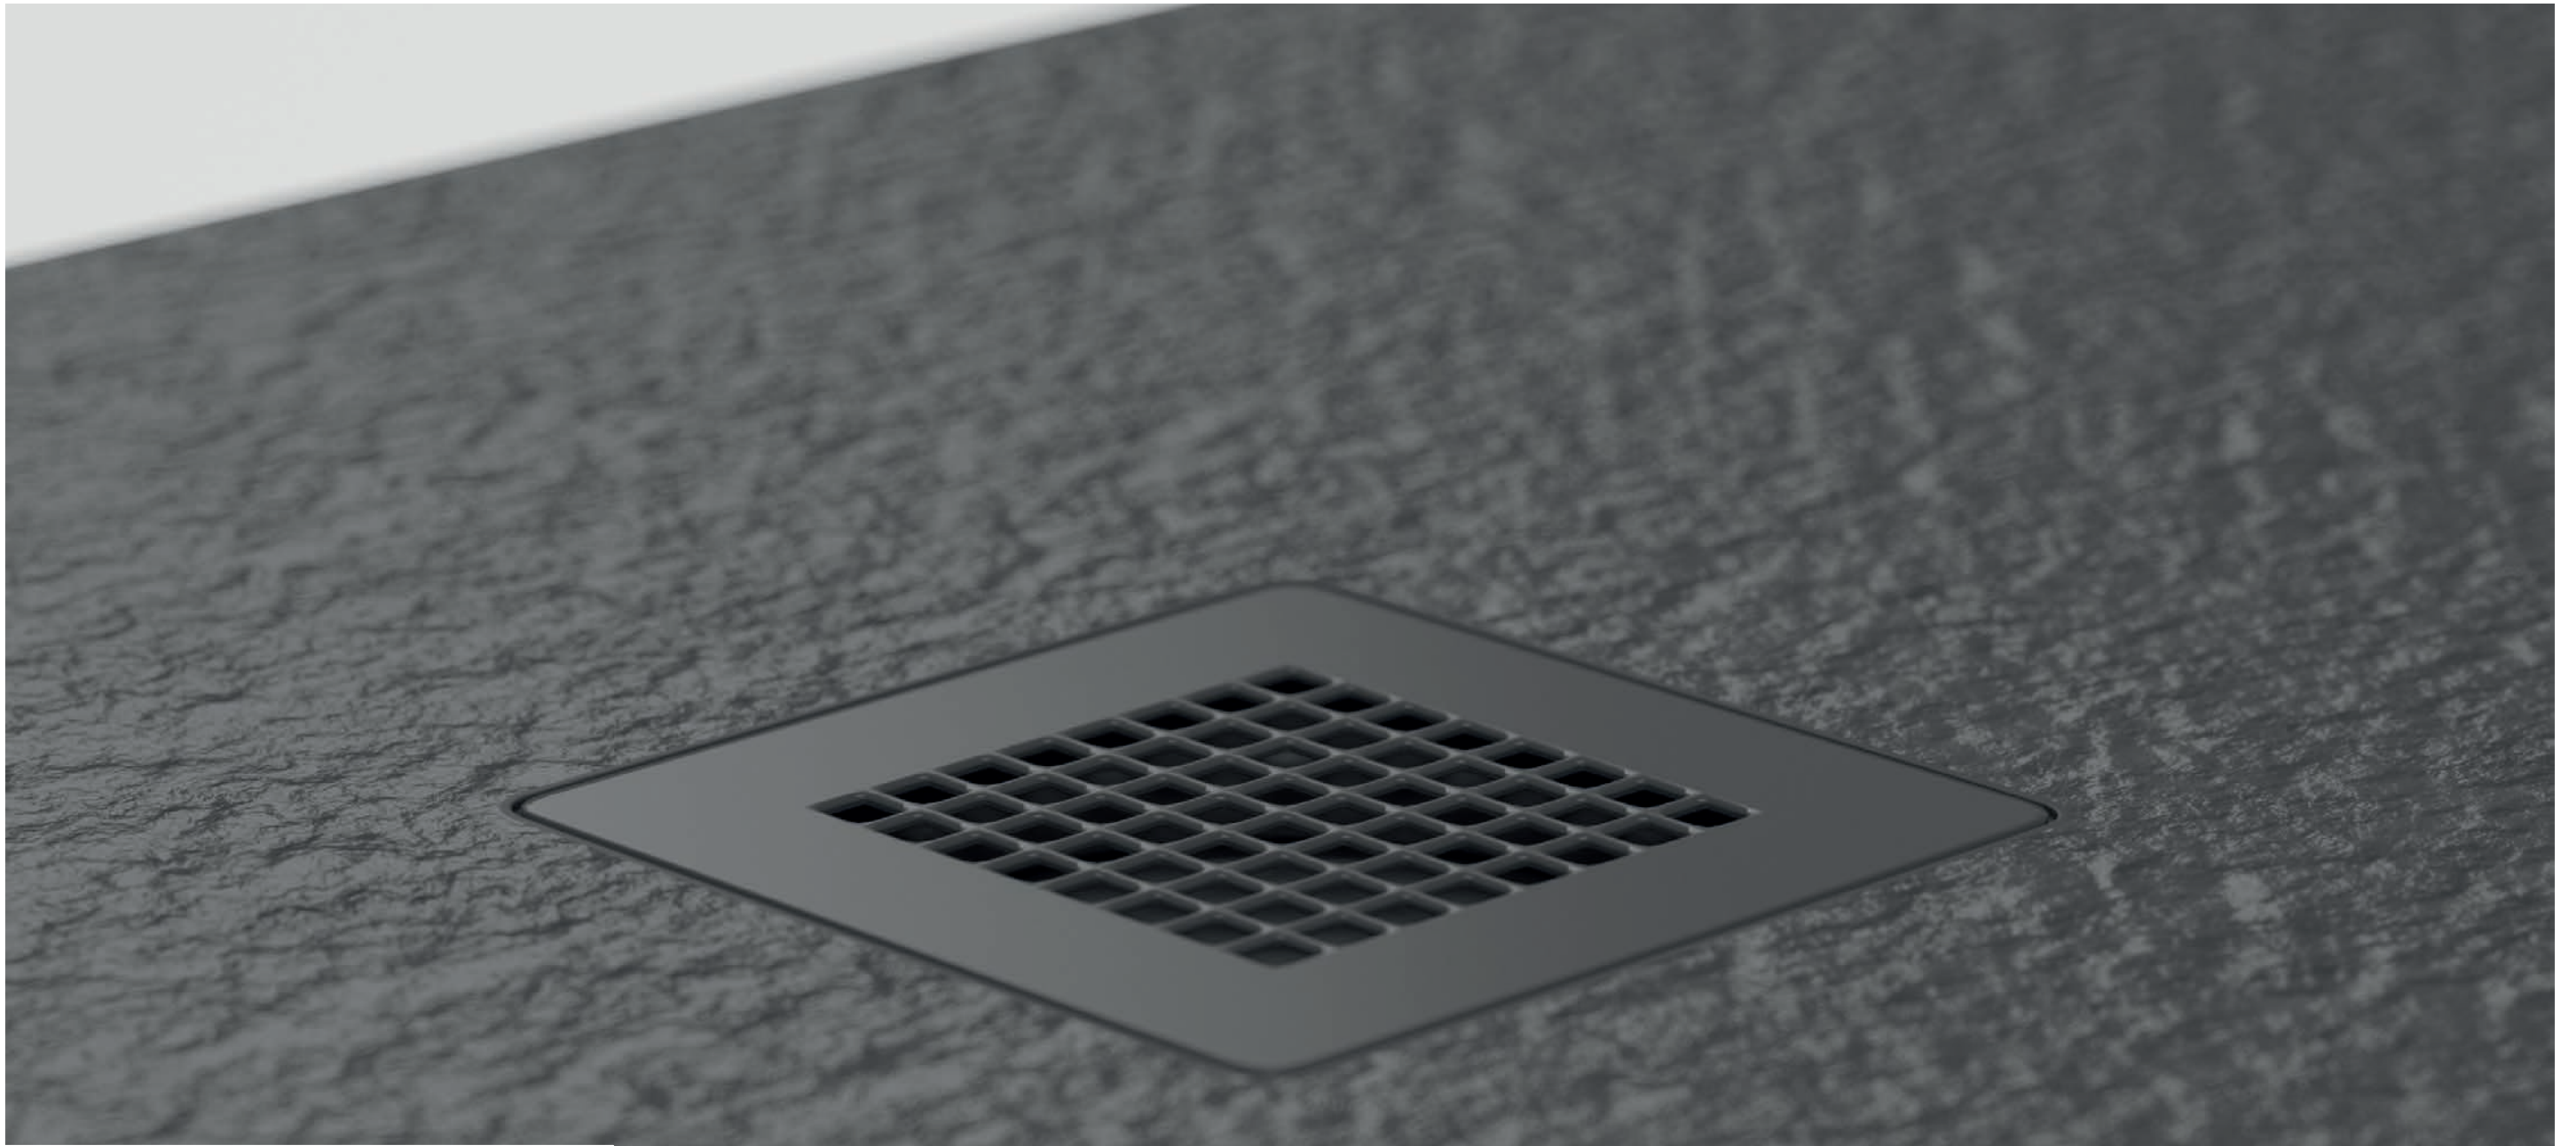

SHOWER TRAYS

Welcome to our exceptional shower tray collection, where stunning design meets unrivalled functionality. Our shower trays feature textured finishes, including slate trays with a wide array of colour options, adding a touch of elegance and style to your bathroom. With built-in slip-resistant properties, safety is never compromised.

Crafted with utmost durability and quality, our shower trays are built to withstand the test of time. From compact square trays to spacious rectangular options, our collection offers a variety of shapes and sizes to suit any bathroom design and layout. Elevate your shower experience with our exquisite range of shower trays, where superior design and practicality converge.