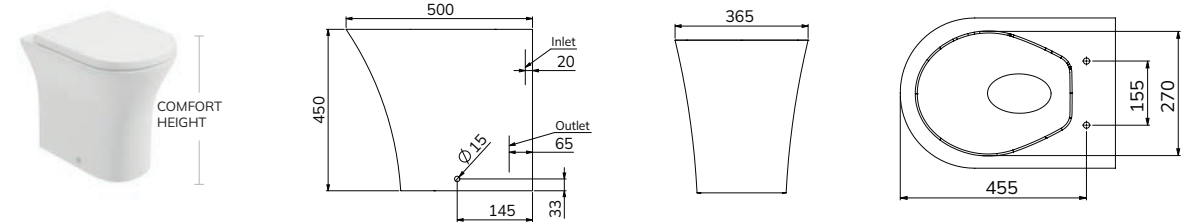

PEÑA
Comfort Height
Back to Wall WC
Soft close quick release seat.
W365 x H450 x D500mm