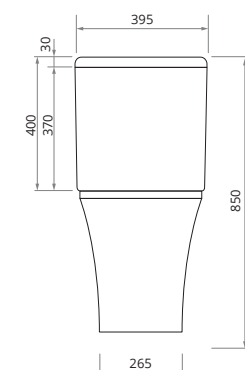

PEÑA
Comfort Height
Open Back Close Coupled WC
WC cistern & fittings, 4/2.6L push button
Soft close quick release seat.
W395 x H850 x D655mm