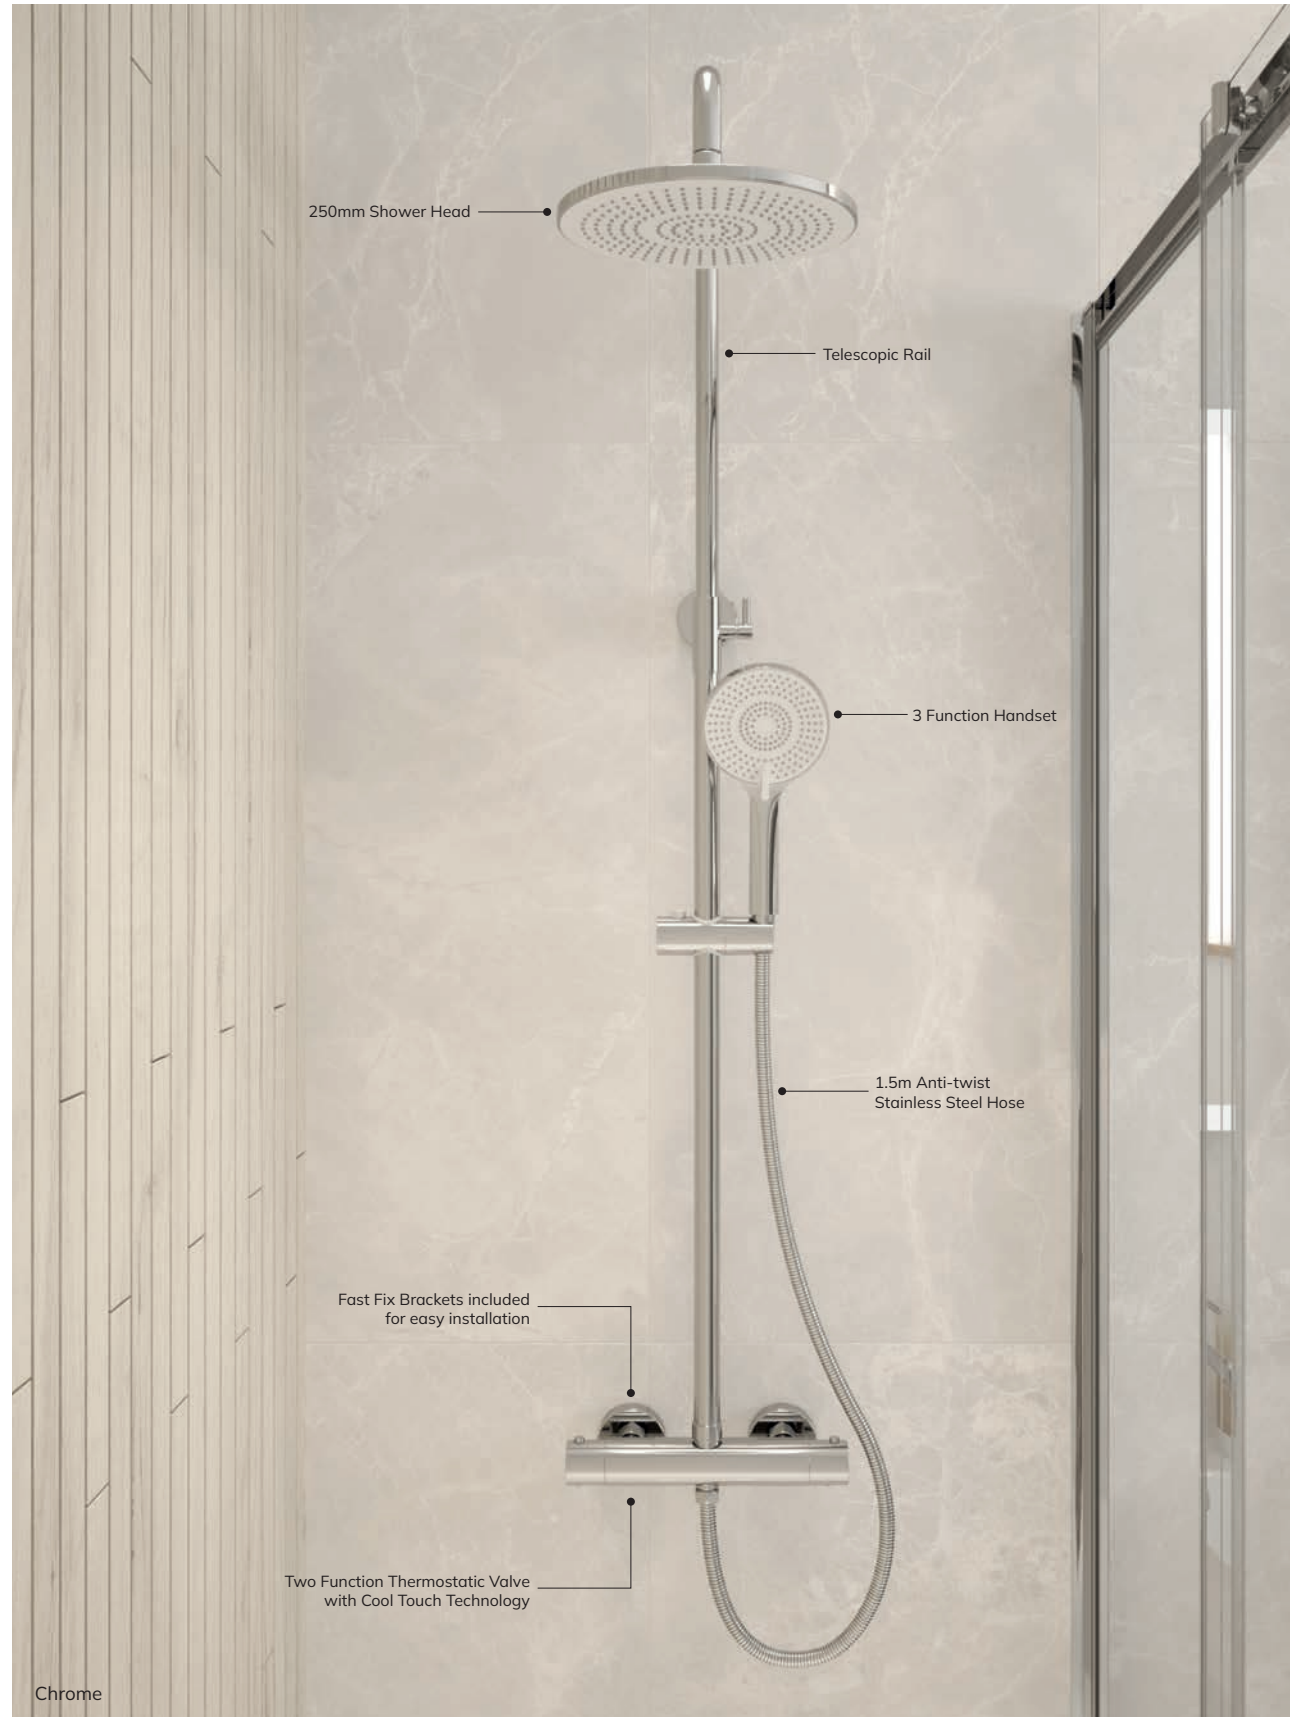

ALITA

Rain Thermostatic Shower Kit

- Two Function Thermostatic Shower Valve
- Cool Touch Technology
- Built In Diverter
- Fast Fix Brackets Included
- 3 Function Handset
- 250mm Shower Head
- 1.5m Anti-twist Stainless Steel Hose
- Min. operating pressure: 0.5 bar

Chrome		USH0024	£395	Brushed Gold		USH0026	£495
Matt Black		USH0025	£495	Brushed Nickel		USH0027	£495

When fitted with supplied flow restrictor