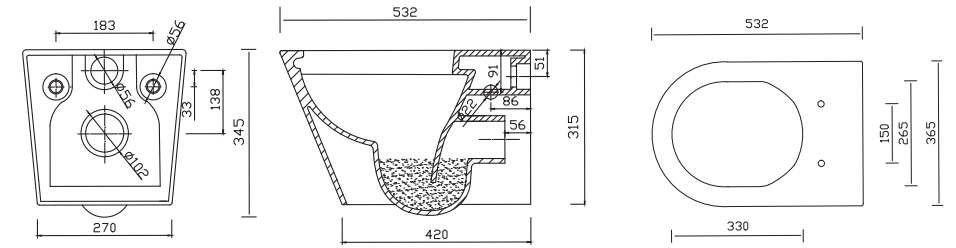

REFLECTIONS
RIMLESS Wall Hung WC

Soft close quick release seat
W365 x H345 x D532mm