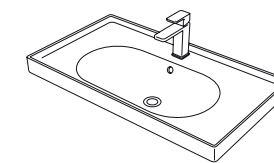

Ceramic or Resin