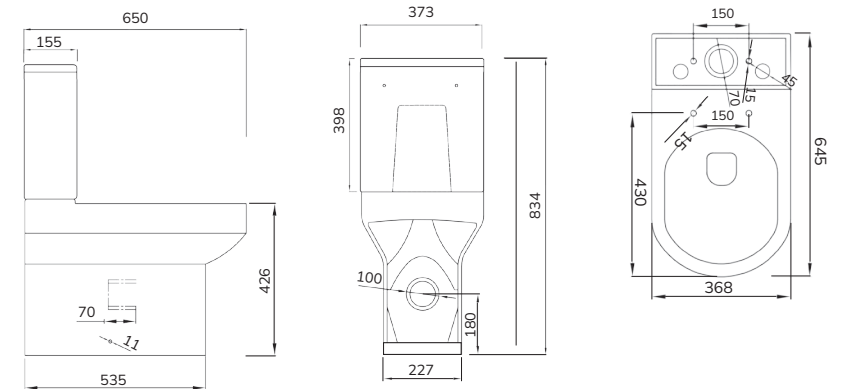

WC, cistern & fittings, 4.5/3L push button
Soft close quick release seat
W373 x H869 x D651mm

AVANTI
RIMLESS Wall Hung WC

Soft close seat
W365 x H400 x D530

Note: *this technical drawing applies to all
colours of wall hung wcs in the Avanti range