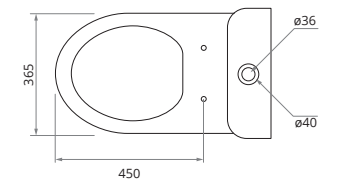

PEÑA
Fully Shrouded Close Coupled WC
WC cistern & fittings, 4/2.6L push button
Soft close quick release seat.
W395 x H800 x D655mm