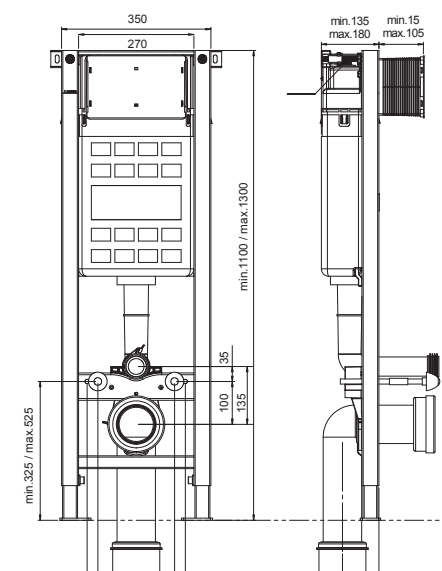

With Circular Flush Plate

Chrome TO74113P47

White TO74113P48

Black TO74113P49

Gold USW0508

Nickel USW0509

Install Fascia Plate To Top Or Front