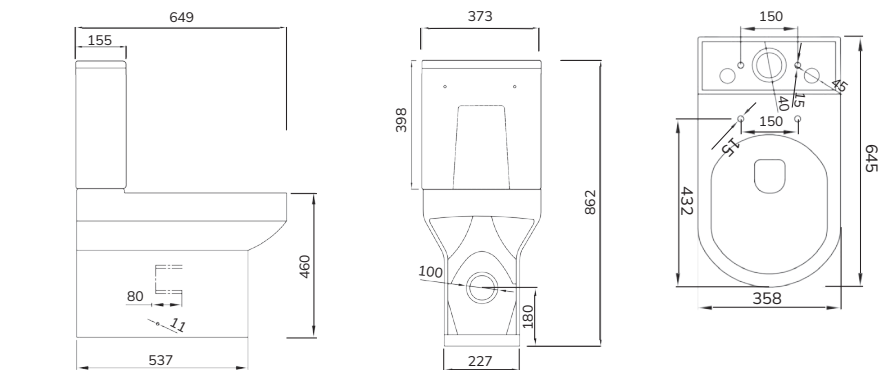

BASE
Comfort Height
RIMLESS Fully Shrouded WC

WC, cistern & fittings, 4.5/3L push button
Soft close quick release seat
W373 x H862 x D649mm