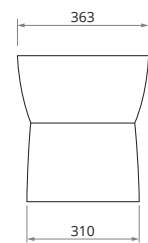

VIA
Back to Wall WC
Soft close quick release seat
W363 x H403 x D520mm