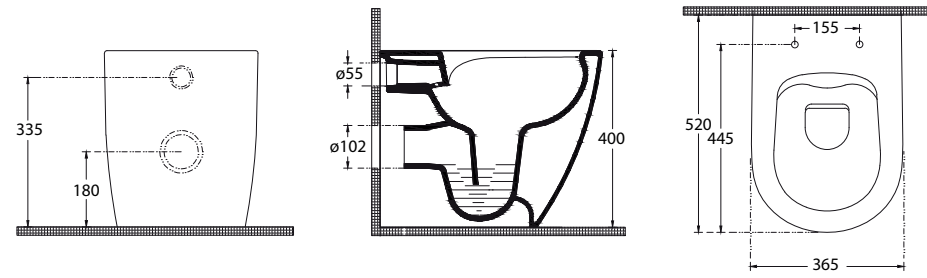

AVANTI
RIMLESS Back to Wall WC

Soft close seat
W365 x H400 x D520

Note: *this technical drawing applies to
all colours of back to wall wcs in the Avanti range