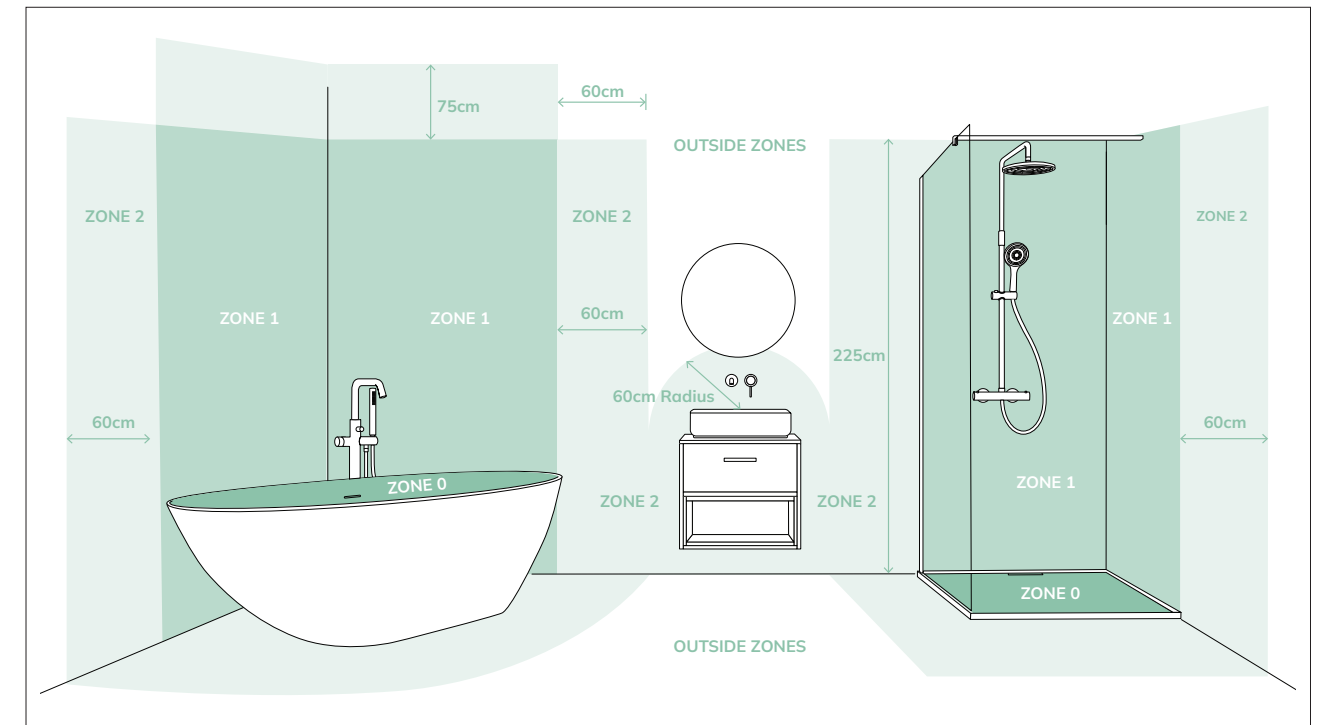

DEMISTER
The integrated pad that gently warms the mirror's surface, preventing the buildup of steam and condensation, leaving your mirror fog free.

PORTRAIT & LANDSCAPE
Allows you to customize the orientation of your mirror to suit your bathroom layout and design preferences.

BLUETOOTH CONNECTIVITY
Wirelessly connect to other Bluetooth-enabled devices and enjoy your favourite music while you prepare for the day.

USB
USB ports provide a convenient charging solution for your devices such as smartphones and tablets. Allowing you to keep your gadgets powered up while you carry out your daily routine.

SOFT CLOSE
Soft close technology allows cabinet doors to close softly and slowly, preventing them from slamming shut.

ZONES
Bathrooms are divided into zones based on their proximity to water sources. These zones determine what types of appliances are allowed, and to what degree they need to be protected against water.

Bathroom Zones

Bathroom electrical zones are defined areas in a bathroom that determine the type of electrical devices and their installation requirements to ensure safety. These zones are classified based on proximity to water sources