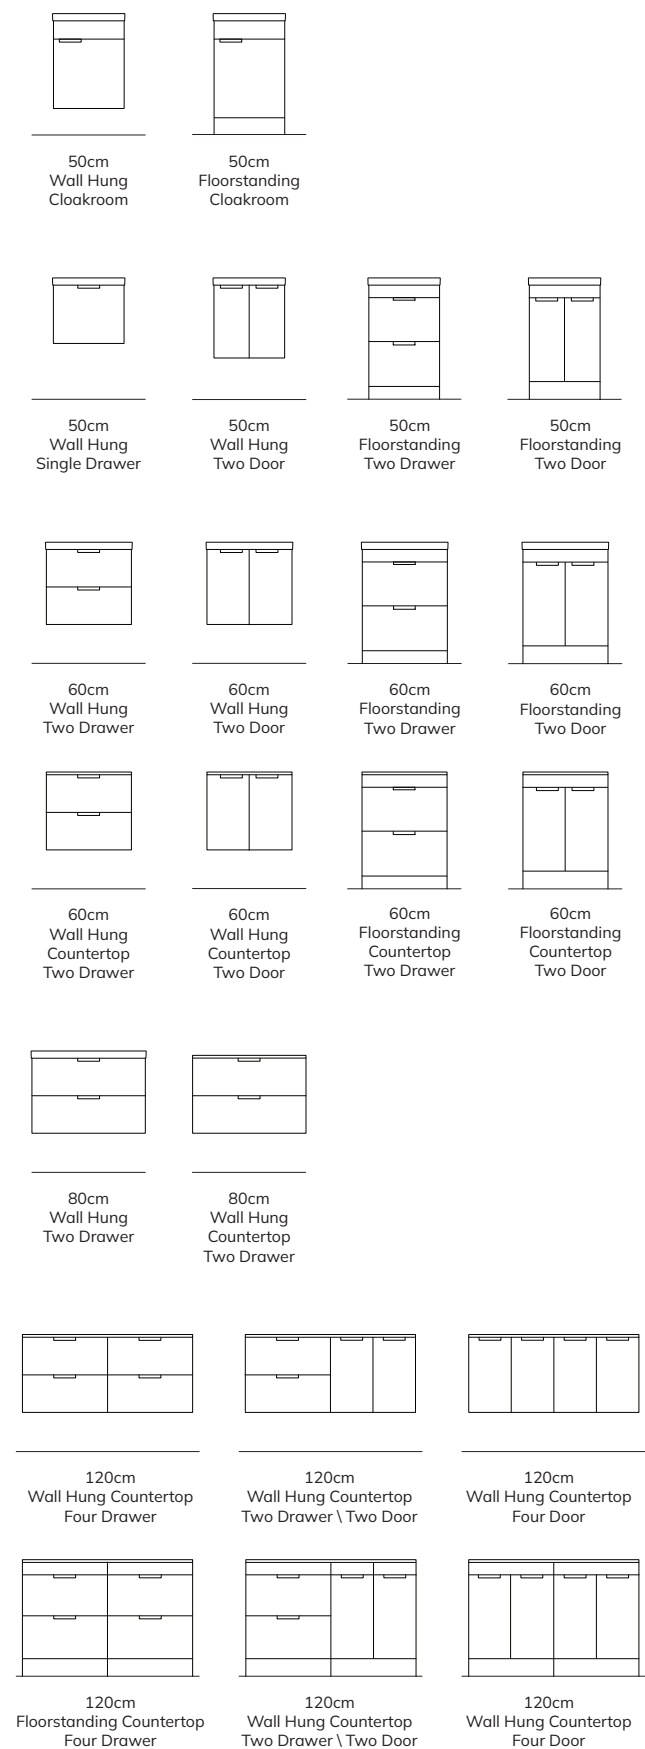

Handle Options

Unit Options