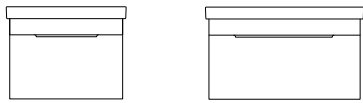

Unit Options

60cm
Wall Hung
Single Drawer

80cm
Wall Hung
Single Drawer

Colour Options