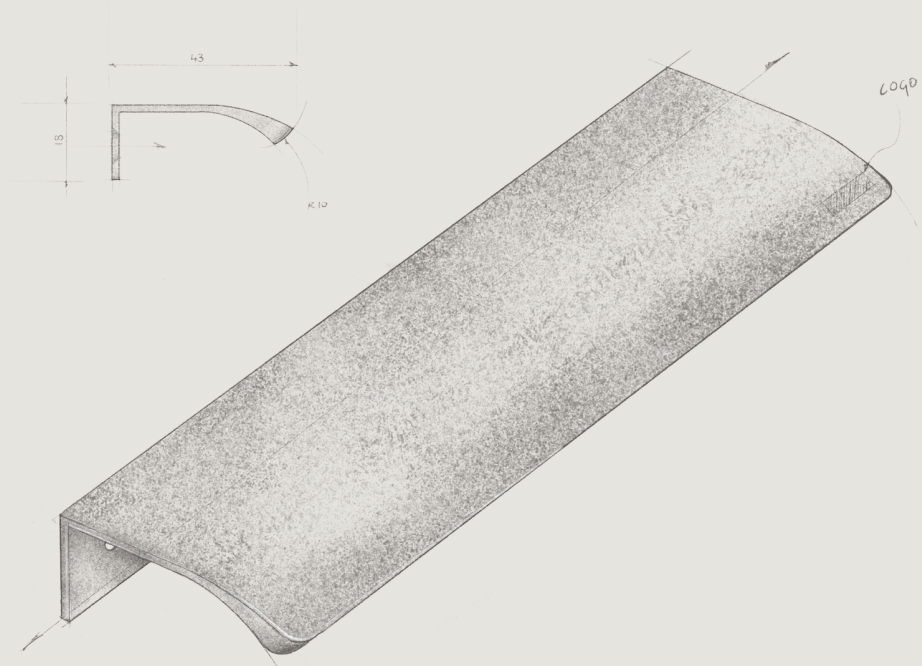

Colour Options

Handle Options

Unit Options

NEW

Brushed Nickel Handle

STOCKHOLM - 80cm Wall Hung - Midnight Grey Matt - Brushed Nickel Handle

50cm · Wall Hung · 1 Drawer · Gloss White

60cm · Wall Hung · 2 Drawer · Arctic Grey Matt