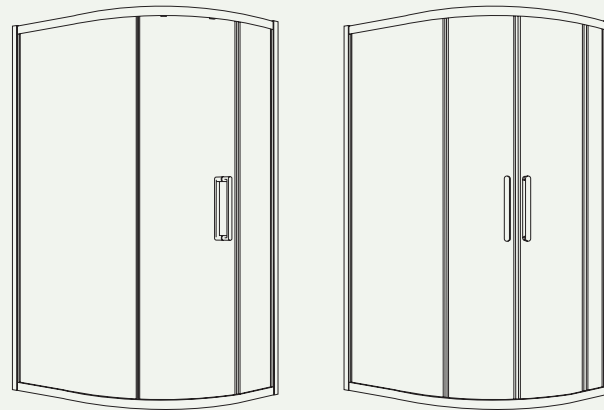

Single Door

Two Door

	ASPECT	ZEBA	CITY+
Single Door Offset Quadrant			
1000 x 800mm	●	●	●
1200 x 800mm	●	●	●
1200 x 900mm	●	●	●
Two Door Offset Quadrant			
900 x 800mm			●
1000 x 800mm			●
1200 x 800mm			●
1200 x 900mm			●