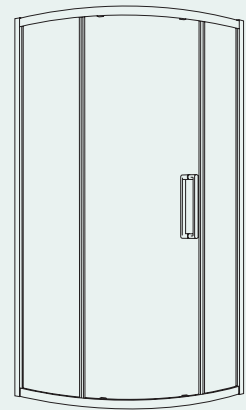

Quadrant Doors

With a curved front profile, quadrant enclosures offer a generous showering experience, while allowing for additional floor space within the bathroom.

Single Door

Two Door

	ASPECT	ZEBA	CITY+
Single Door Quadrant			
800mm		●	●
900mm	●	●	●
1000mm	●		●
Two Door Quadrant			
800mm			●
900mm	●		●
1000mm			●