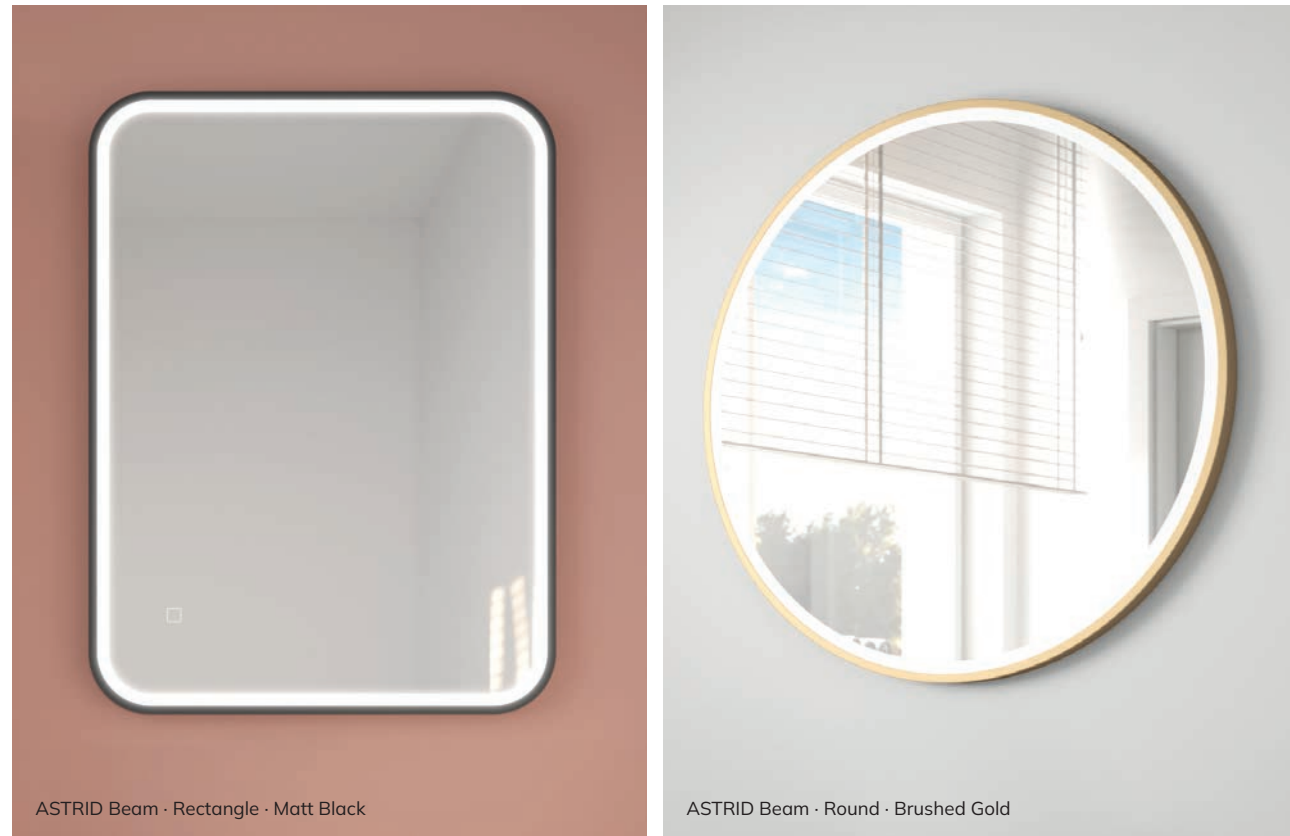

Size	Plain	Matt Black	Brushed Gold
W450 x H900mm	UM0049 £425	UM0050 £450	UM0051 £450

ECHO Round

- Suitable for Bathroom Zones 2 & 3
- Energy Efficient LED lights
- Dimmable Ambient Lighting
- Touch Switch
- Heated Demister Pad
- IP44 Rated

Size	Plain	Matt Black	Brushed Gold
Ø600mm	UM0059 £365	UM0061 £395	UM0062 £395
Ø800mm	UM0060 £395	UM0063 £445	UM0064 £445

ECHO Rectangle

- Suitable for Bathroom Zones 2 & 3
- Energy Efficient LED lights
- Dimmable Ambient Lighting
- Touch Switch
- Heated Demister Pad
- IP44 Rated

Size	Plain	Matt Black	Brushed Gold
W500 x H700	UM0053 £365	UM0055 £395	UM0056 £395
W600 x H800	UM0054 £395	UM0057 £445	UM0058 £445

ASTRID

ASTRID Beam - Rectangle - Matt Black

ASTRID Beam - Round - Brushed Gold

ASTRID Beam

- Suitable for Bathroom Zones 2 & 3
- Matt Black or Brushed Gold metal frame
- Portrait or Landscape
- Colour temperature changing LED
- Energy Efficient LED lights
- Heated Demister Pad
- Touch Switch
- IP44 Rated