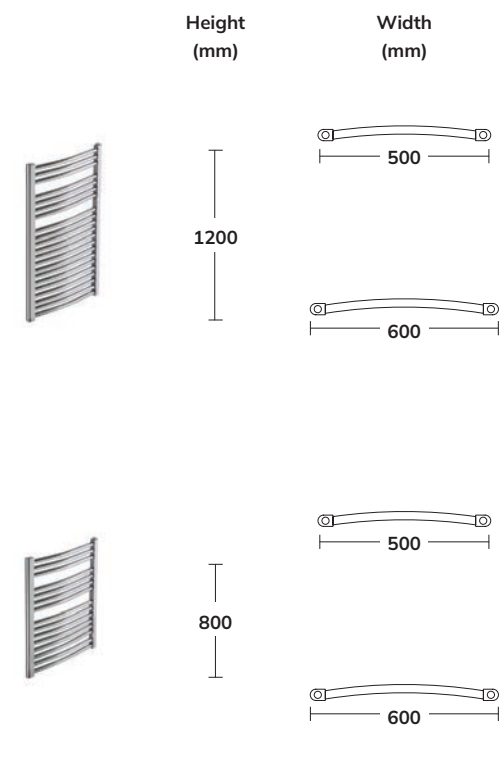

Finish/Colour	Pipe Centre (mm)	BTU	Code	Price
Chrome	460	1436	STW125CCP	£200
Anthracite	460	2154	STW125CAT	£190
Matt Black	460	2154	STW125CBLK	£190
Chrome	560	1633	STW126CCP	£225
Anthracite	560	2451	STW126CAT	£200
Matt Black	560	2451	STW126CBLK	£200
Chrome	460	1027	STW085CCP	£145
Anthracite	460	1540	STW085CAT	£140
Matt Black	460	1540	STW085CBLK	£140
Chrome	560	1168	STW086CCP	£165
Anthracite	560	1572	STW086CAT	£145
Matt Black	560	1572	STW086CBLK	£145