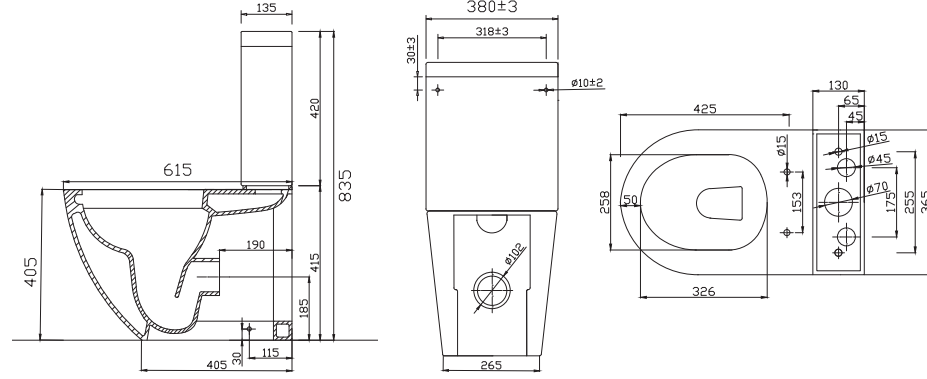

INSPIRE
RIMLESS Fully Shrouded WC

Wc cistern & fittings, 4.5/3L push button
W380 x H835 x D615mm