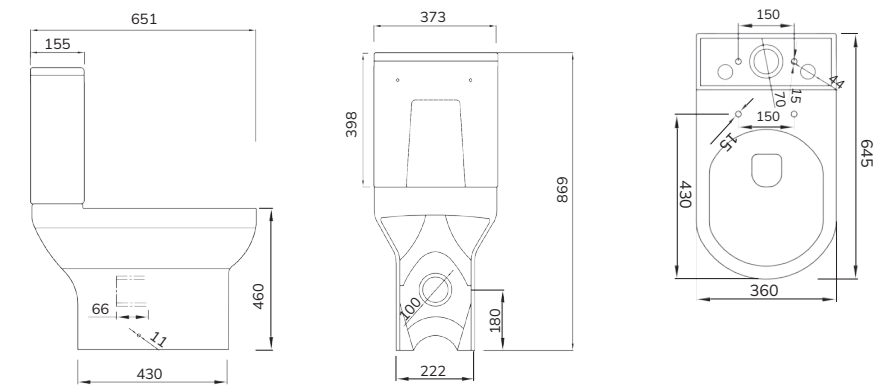

BASE
Comfort Height
RIMLESS Open Back Close Coupled WC

WC, cistern & fittings, 4.5/3L push button
Soft close quick release seat
W373 x H869 x D651mm