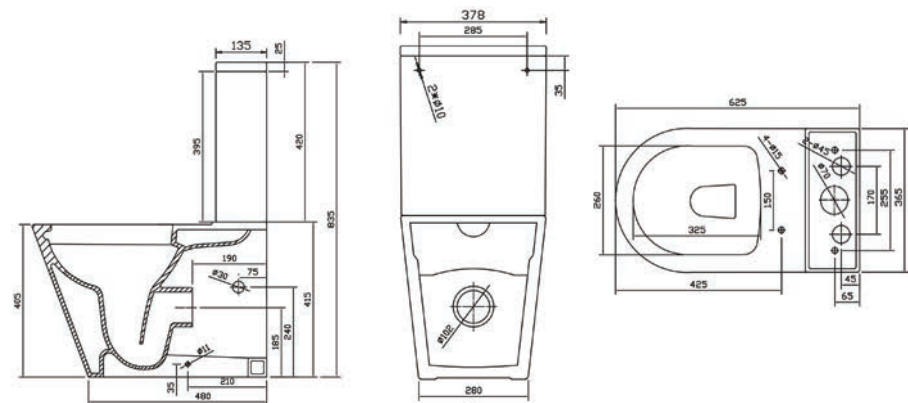

REFLECTIONS
RIMLESS Fully Shrouded WC

Wc cistern & fittings, 4.5/3L push button
W380 x H835 x D625mm