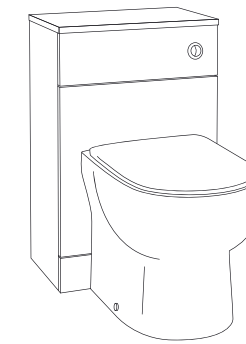

Cloakroom

Ideal for smaller bathrooms, cloakroom units are specifically tailored to make the most of limited space while providing essential functionality. Combining a basin with storage, they provide a place to store toiletries and other bathroom essentials neatly. Despite their small size, cloakroom vanity units come in various styles and designs to complement your bathroom decor.