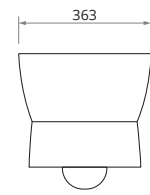

COMFORT HEIGHT

VIA
Comfort Height
Fully Shrouded Close Coupled WC
 WC, cistern & fittings, 4/2.6L push button
 Soft close quick release seat
 W395 x H850 x D625mm

VIA
Wall Hung WC
 Soft close quick release seat
 W363 x H310 x D495mm