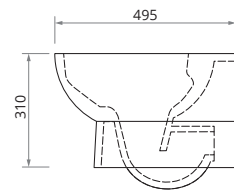

VIA
Wall Hung WC
Soft close quick release seat
W363 x H310 x D495mm