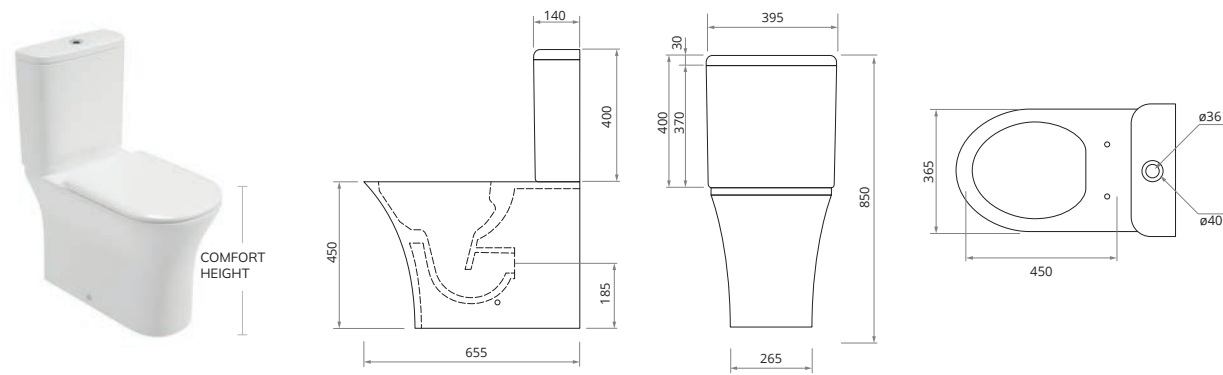

COMFORT
 HEIGHT

VIA
Comfort Height
Back to Wall WC
 Soft close quick release seat
 W363 x H450 x D520mm

COMFORT
 HEIGHT

PEÑA
Comfort Height
Open Back Close Coupled WC
 WC cistern & fittings, 4/2.6L push button
 Soft close quick release seat.
 W395 x H850 x D655mm