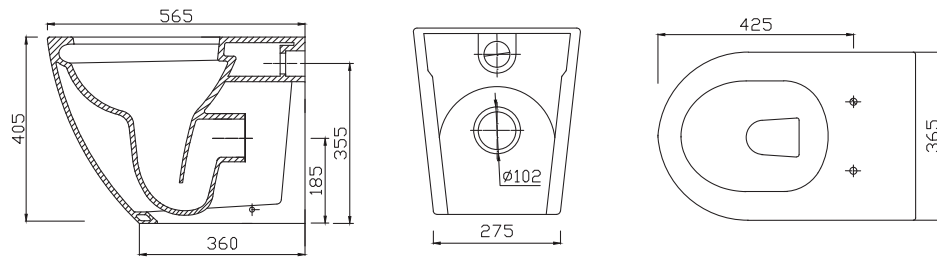

INSPIRE
RIMLESS Back to Wall WC

Soft close seat
W365 x H405 x D565mm