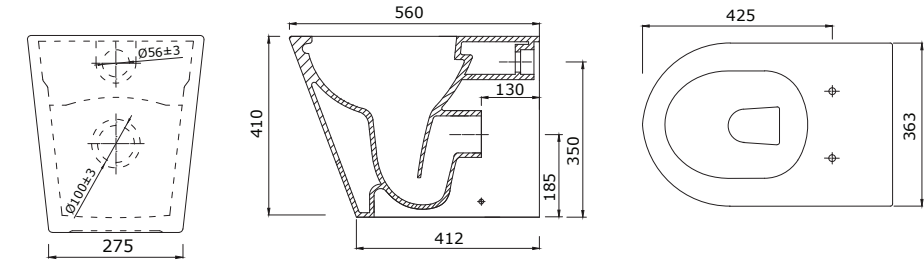

REFLECTIONS
RIMLESS Back to Wall WC

Soft close quick release seat
W363 x H410 x D560mm