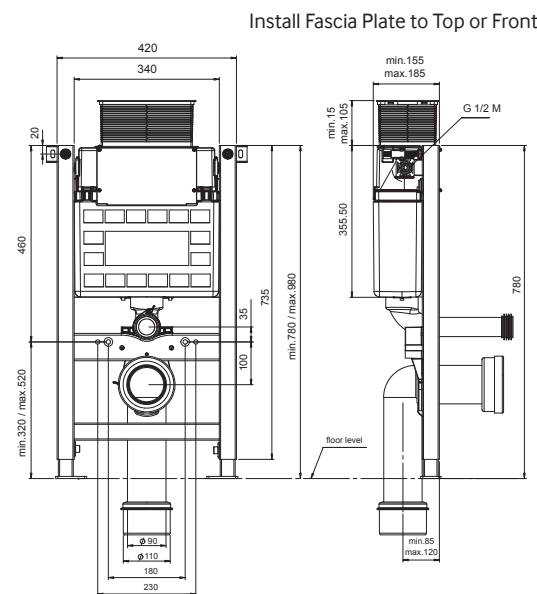

Gold  USW0506

Nickel  USW0507

FASTFIX Frame for Wall Hung WCs

Includes pan connectors with front access, dual flush cistern and rectangular or circular flush plate [excluding wc pan]

W350 x H1100-1300 x D150-180mm