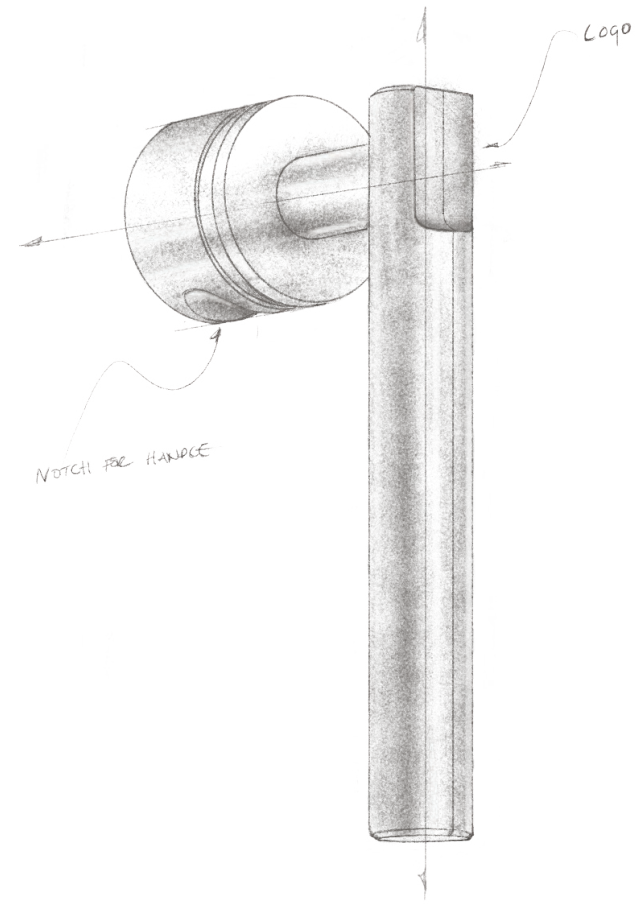

Easy Glide
Rollers

Dual Stainless
Steel handle

Aluminium
Frame

Push Down
Easy Clean Rollers

FOR SHOWER TRAYS

See Pages 234 - 243

NEW RANGE

ZEBA Shower Doors