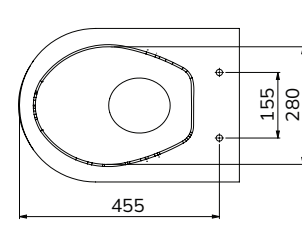

VIA
Comfort Height
Back to Wall WC
Soft close quick release seat
W363 x H450 x D520mm