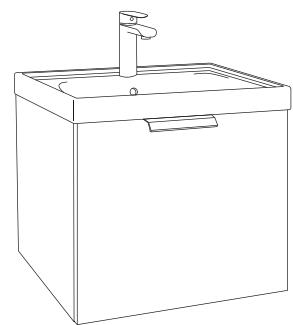

Bathroom Furniture Guide

When it comes to designing your bathroom, your choice of bathroom furniture can make a world of difference. Remember, your bathroom furniture should not only be functional but also complement your design preferences. Whether you have a spacious bathroom or a compact one, this comprehensive guide will help you navigate through various furniture options, styles, and tips to make the most of your space.

Wall Hung

An excellent choice for modern bathrooms, wall hung units offer elegant design while also maximising floor space, which can be especially useful in compact bathrooms. With flexibility in installation, you can set the vanity unit at a height that suits you and your family's comfort, ensuring a personalised and ergonomic experience.