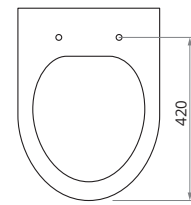

VIA
Wall Hung WC
Soft close quick release seat
W363 x H310 x D495mm