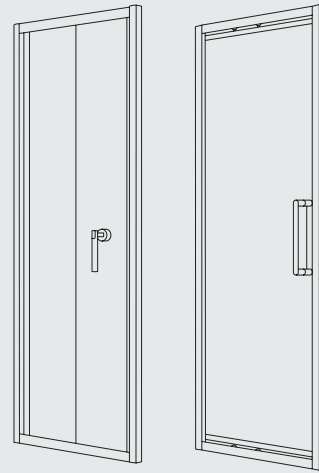

Bifold & Infold Doors

Featuring an inward opening mechanism, bifold & infold doors are an excellent option for compact bathrooms. This innovative design serves as a perfect space - saving solution, especially in smaller bathrooms where a forward - opening door could potentially obstruct fixtures located outside the enclosure.

Bifold

Infold

	ASPECT	ZEBA	CITY+
	Infold	Bifold	Bifold
700mm	●		●
760mm	●		●
800mm	●	●	●
850mm			●
900mm	●	●	●
950mm			●
1000mm			●