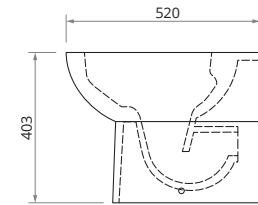

VIA
Back to Wall WC
Soft close quick release seat
W363 x H403 x D520mm