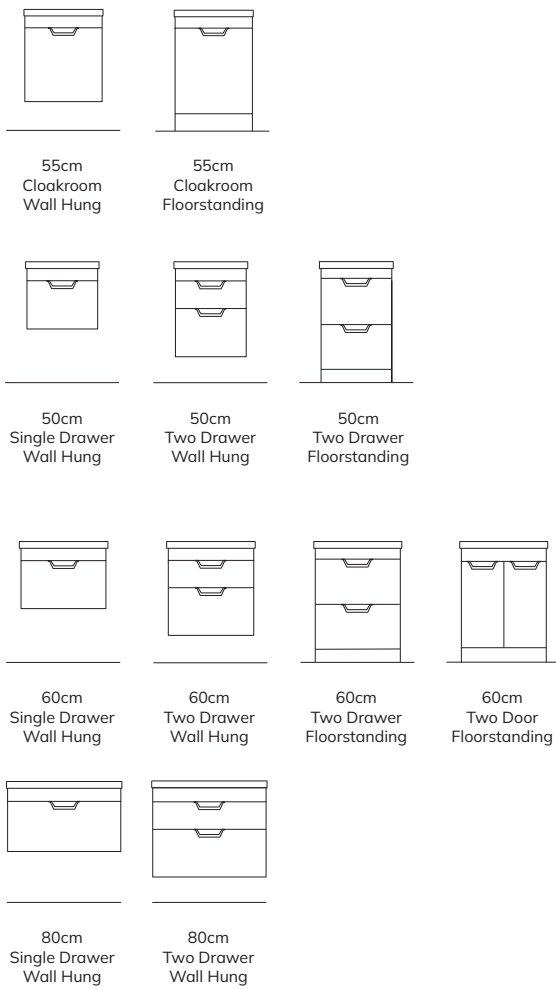

50cm · Wall Hung · 1 Drawer · Coral Green Matt

Unit Options