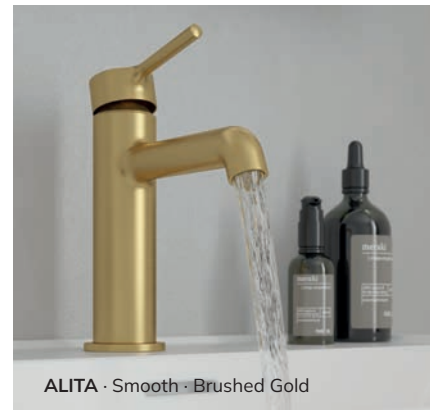

ALITA

Knurled & Smooth Handles Included

Cold Start Technology

Be cool with effortless control over your water temperature. The SONAS ALITA range with cold start technology allows you to save energy and provides the perfect balance of sustainable modern luxury.