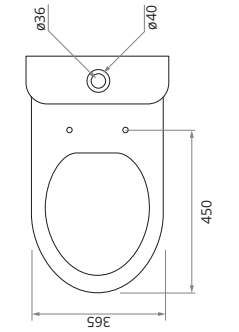

PEÑA
Open Back Close Coupled WC
WC cistern & fittings, 4/2.6L push button
Soft close quick release seat
W395 x H800 x D655mm