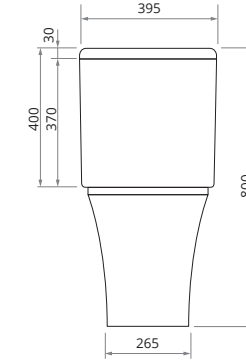

PEÑA
Open Back Close Coupled WC
WC cistern & fittings, 4/2.6L push button
Soft close quick release seat
W395 x H800 x D655mm