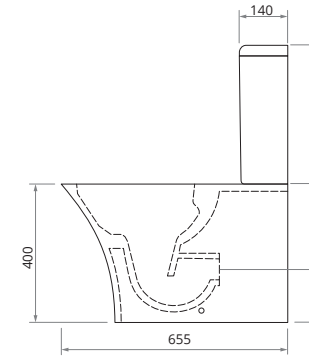

PEÑA
Fully Shrouded Close Coupled WC
WC cistern & fittings, 4/2.6L push button
Soft close quick release seat.
W395 x H800 x D655mm