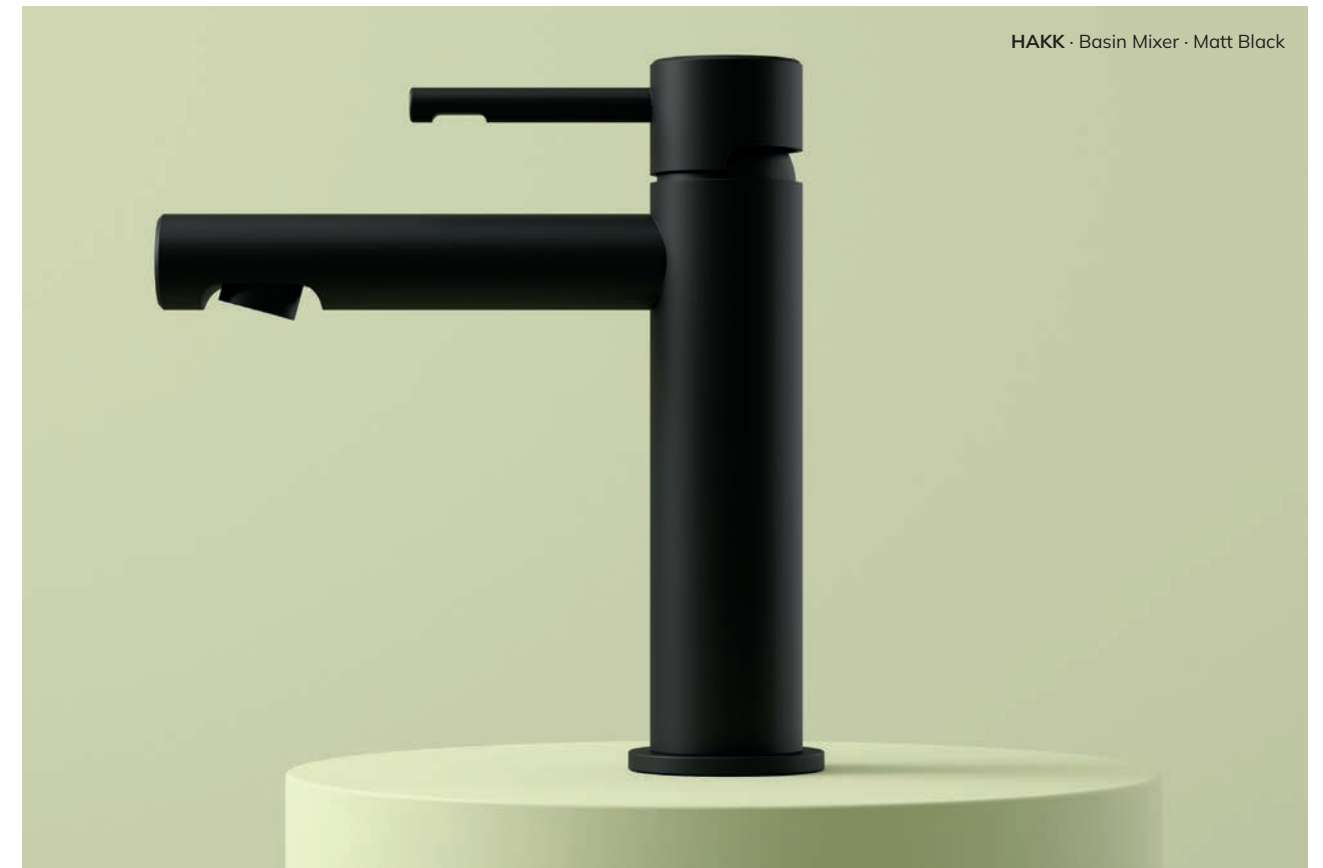

Cold Start Technology

Be cool with effortless control over your water temperature. The SONAS ALITA range with cold start technology allows you to save energy and provides the perfect balance of sustainable modern luxury.