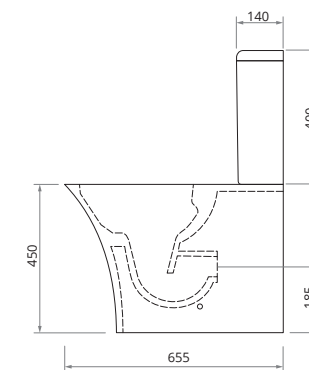

PEÑA
Comfort Height
Open Back Close Coupled WC
WC cistern & fittings, 4/2.6L push button
Soft close quick release seat.
W395 x H850 x D655mm