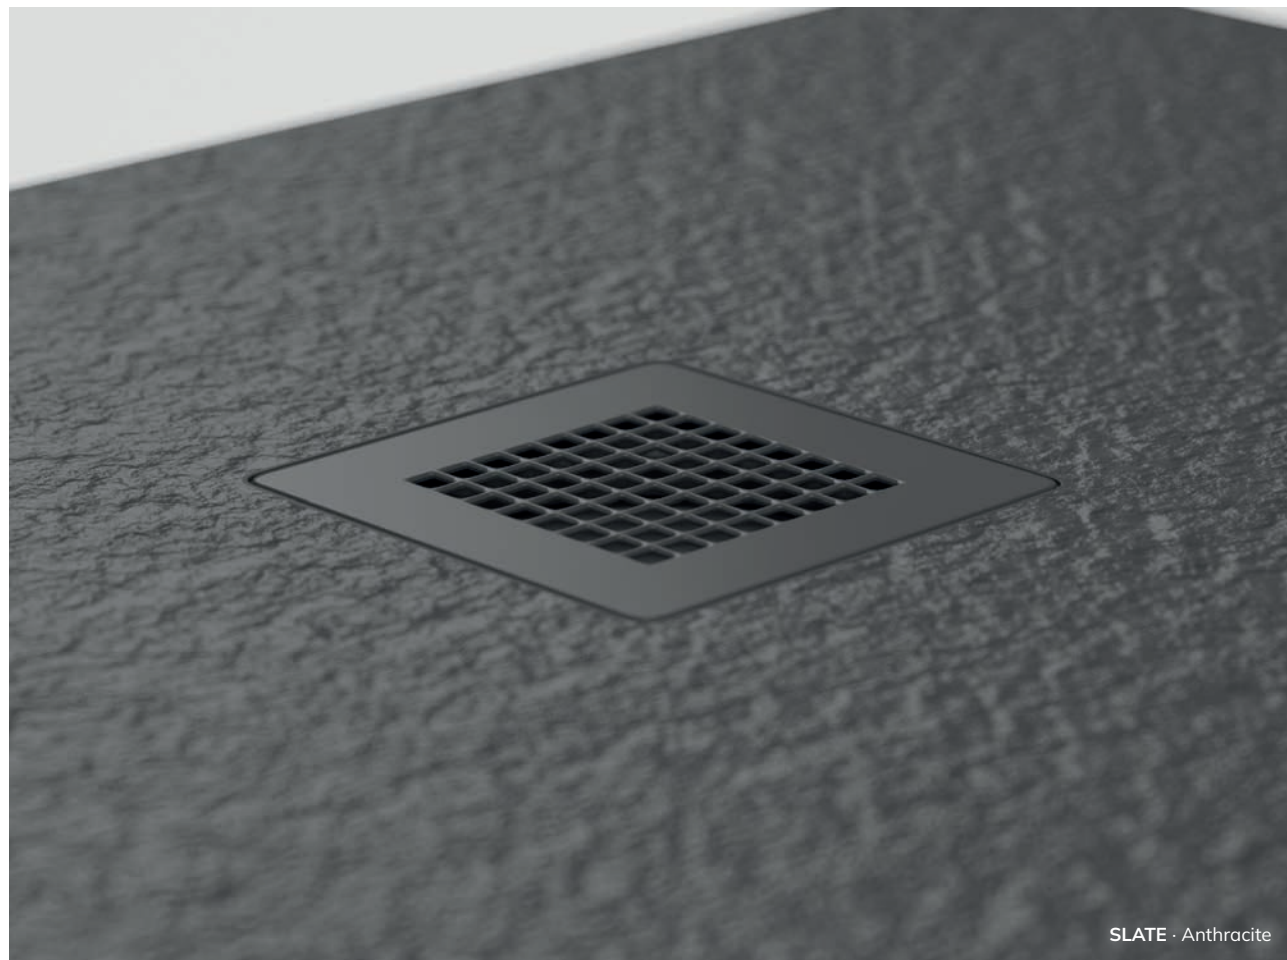

SLATE · Black · Quadrant