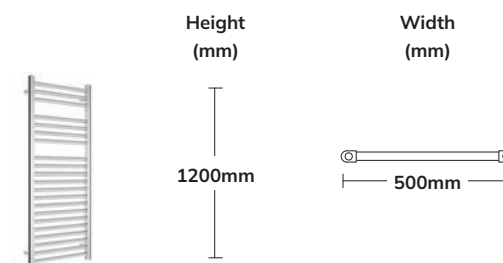

Matt Black

Finish/Colour	Pipe Centre (mm)	BTU	Code	Price
Polished Steel	450	1376	UHT00001	£475
Matt Black	450	1743	UHT00002	£475
Brushed Gold	450	1376	UHT00003	£575
Brushed Nickel	450	1376	UHT00004	£575