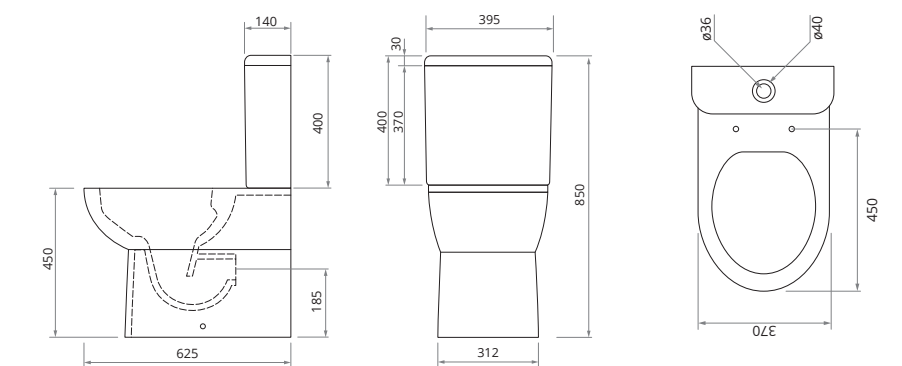

VIA
Comfort Height
Fully Shrouded Close Coupled WC
WC, cistern & fittings, 4/2.6L push button
Soft close quick release seat
W395 x H850 x D625mm