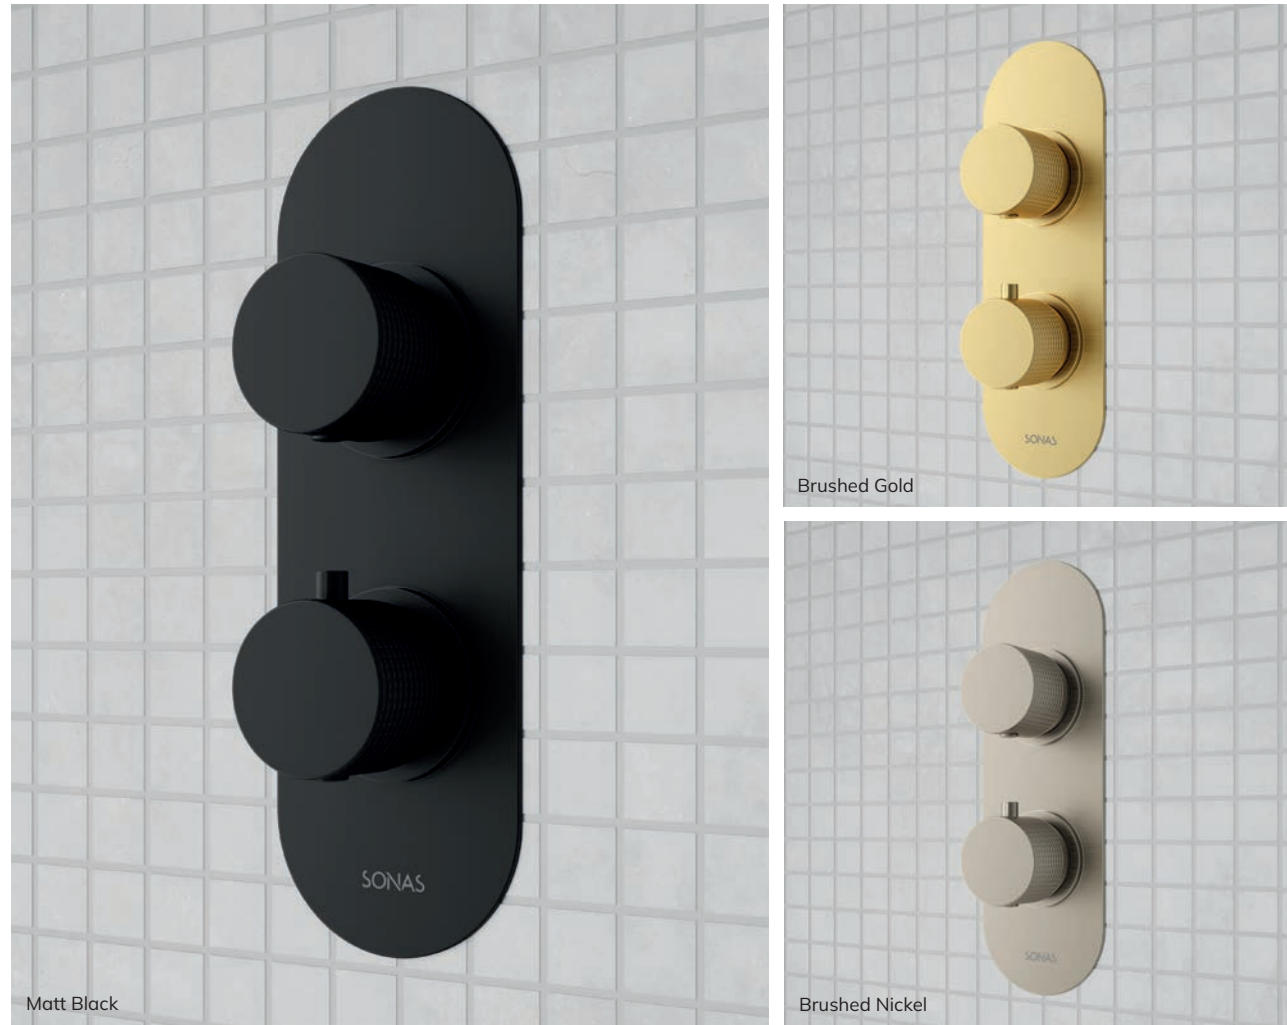

OR

200mm Ceiling Mounted Arm

	With Ceiling Arm	With Wall Arm	
Chrome	USH0147	USH0116	£595
Matt Black	USH0148	USH0117	£685
Brushed Gold	USH0149	USH0118	£685
Brushed Nickel	USH0150	USH0119	£685

Concealed Thermostatic Shower Valves