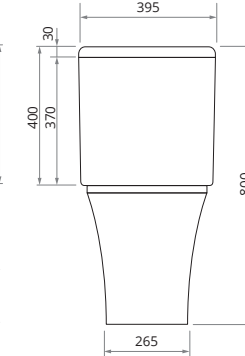

PEÑA
Fully Shrouded Close Coupled WC
WC cistern & fittings, 4/2.6L push button
Soft close quick release seat.
W395 x H800 x D655mm