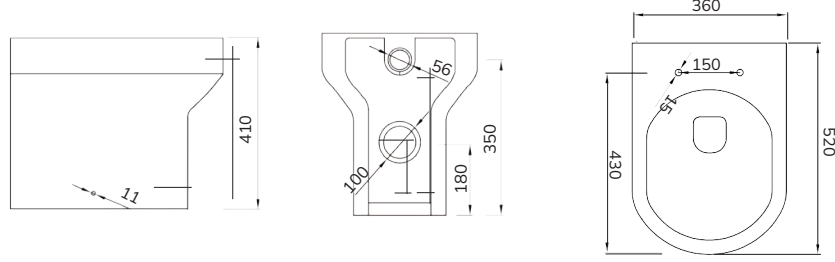

BASE
RIMLESS Back to Wall WC
Soft close quick release seat
W360 x H410 x D520mm