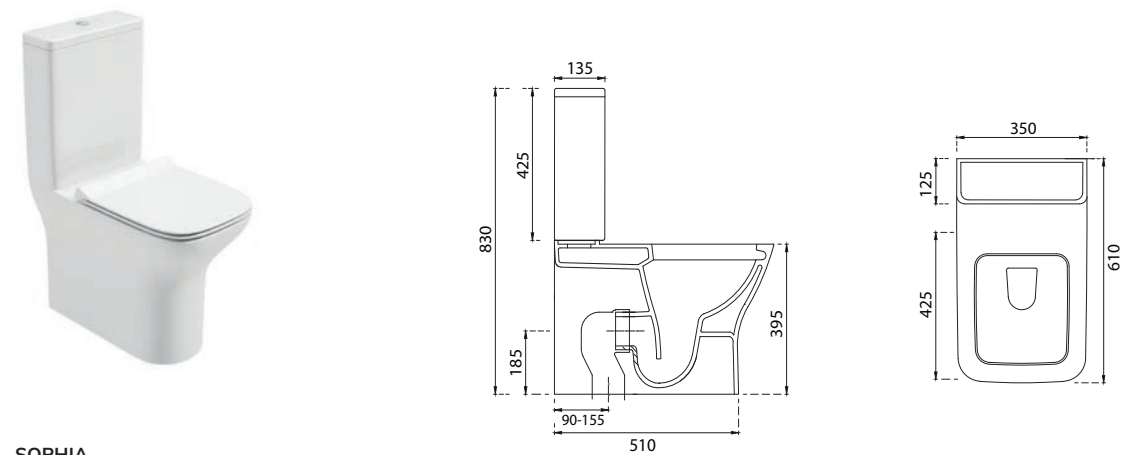

SOPHIA
RIMLESS Fully Shrouded Close Coupled WC
Wc, cistern & fittings, 4.5/3L push button
W350 x H830 x D610mm