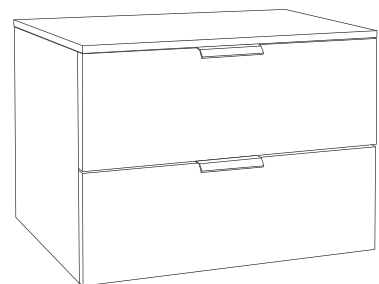

Countertop

For those seeking to infuse modernity and sophistication into their bathroom design, countertop units are the perfect solution. Allowing you to create a truly personalised bathroom space, their defining feature is the washbasin sitting atop the countertop. Giving you the option to complement your design with different sizes, shapes and colours of basins.

WC Unit

WC units are known for their clean and minimalist design, making them a popular choice for modern bathrooms. These units discreetly conceal unsightly pipework offering a sleek and practical solution for incorporating a back-to-wall toilet in your bathroom. Select a colour that matches your bathroom's style and cleverly add shelf space for your bathroom's finishing touches.