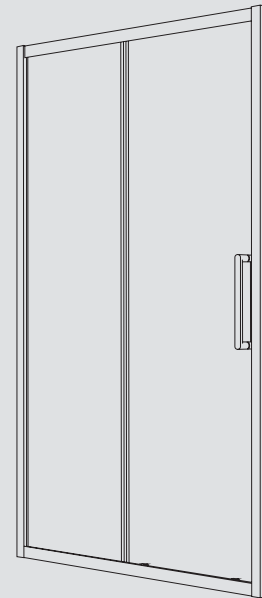

Sliding Doors

Sliding door enclosures are space saving in design and are available in a comprehensive range of styles and sizes. These doors can be used in recessed showers, or add a side panel to create a complete shower enclosure.

	ASPECT	ZEBa	CITY+
1000mm	●	●	●
1050mm			●
1100mm	●	●	●
1150mm			●
1200mm	●	●	●
1300mm	●		●
1400mm	●	●	●
1500mm	●		
1600mm	●		
1700mm	●		
1800mm	●