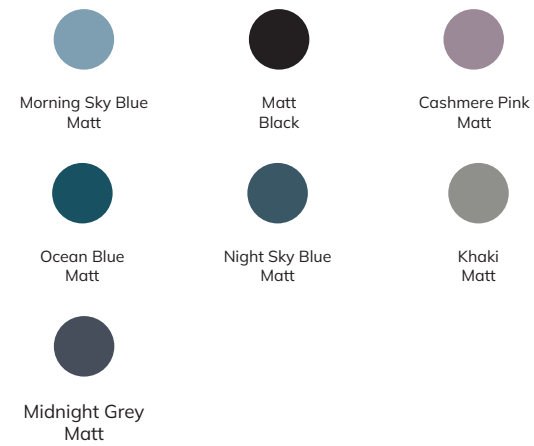

Colour Options

Basin Options

Handle Options