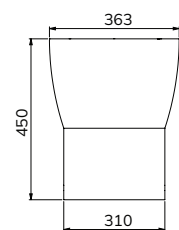

VIA
Comfort Height
Back to Wall WC
Soft close quick release seat
W363 x H450 x D520mm