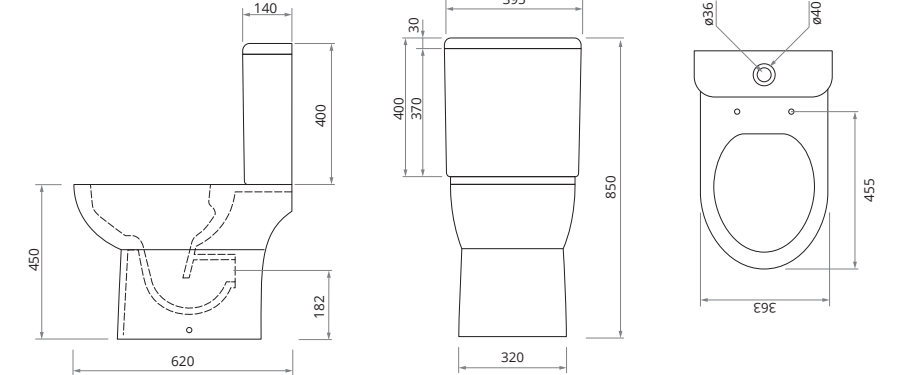

COMFORT HEIGHT

VIA
Comfort Height
Open Back Close Coupled WC
WC, cistern & fittings, 4/2.6L push button
Soft close quick release seat
W395 x H850 x D620mm