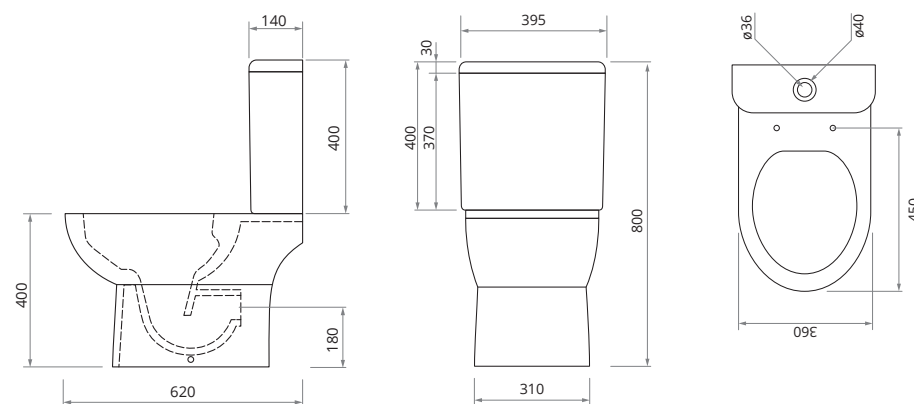

VIA
Open Back Close Coupled WC
WC, cistern & fittings, 4/2.6L push button
Soft close quick release seat
W395 x H800 x D620mm

COMFORT HEIGHT