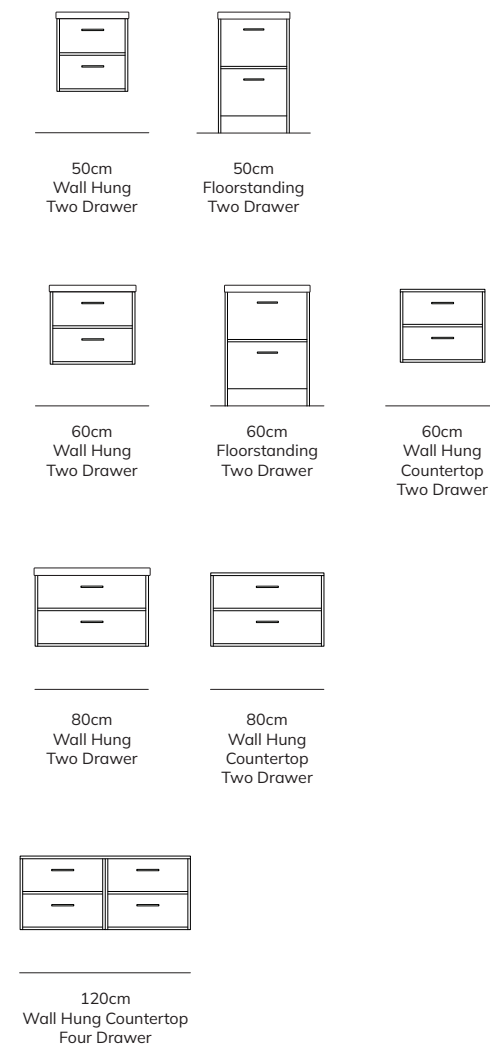

50cm · Wall Hung · 2 Drawer · Matt Black

Unit Options