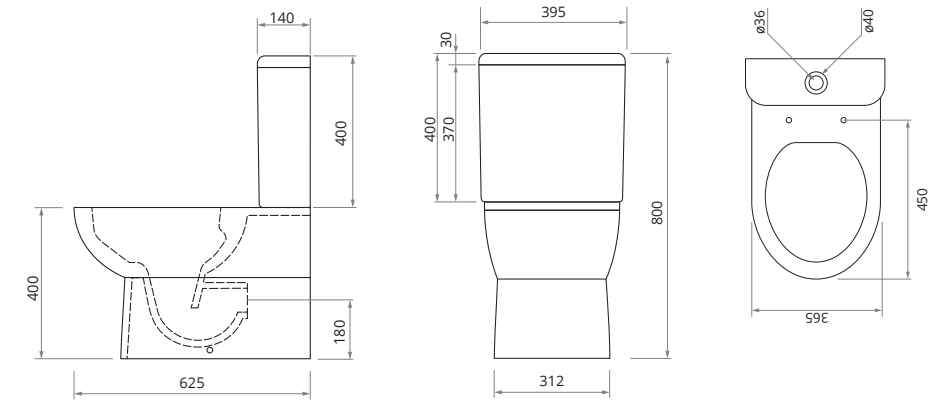

VIA
Fully Shrouded Close Coupled WC
WC, cistern & fittings, 4/2.6L push button
Soft close quick release seat
W395 x H800 x D625mm

COMFORT HEIGHT