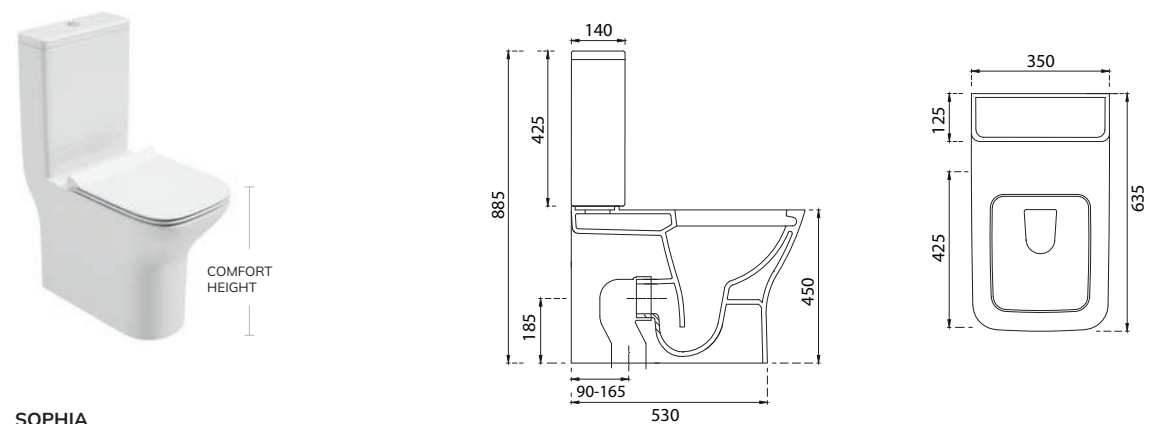

SOPHIA
Comfort Height
RIMLESS Fully Shrouded Close Coupled WC
Wc cistern & fittings, 4.5/3L push button
W350 x H885 x D635mm