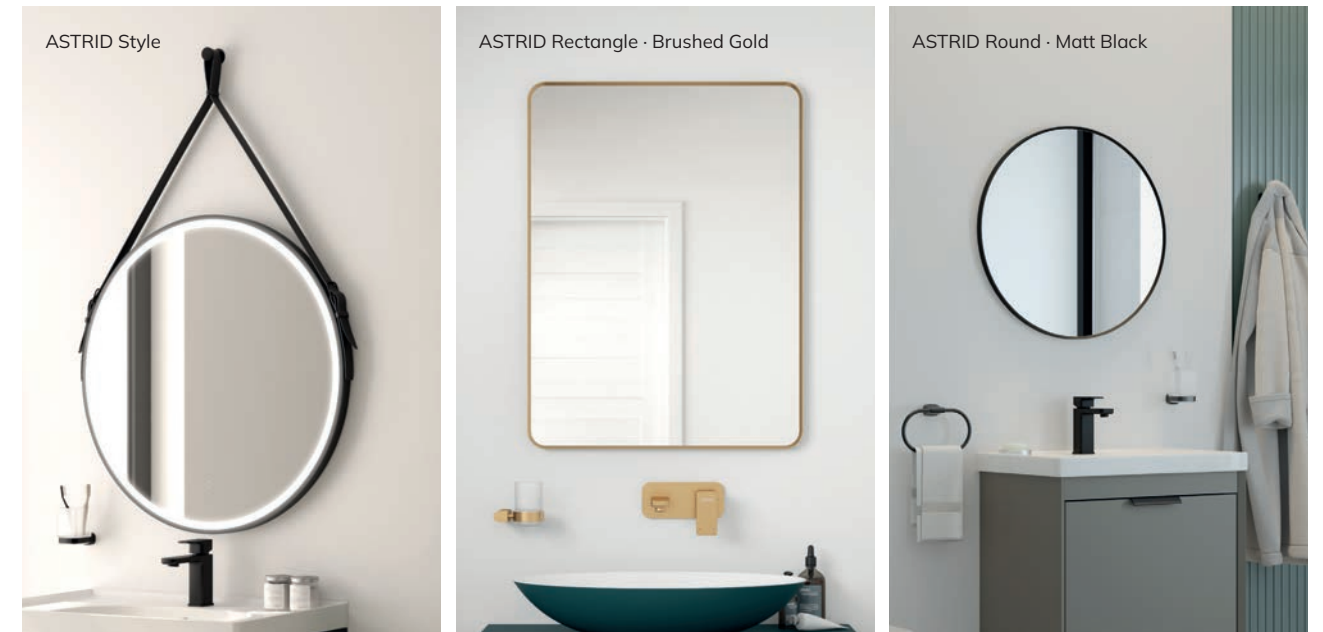

ASTRID Style

- Suitable for Bathroom Zones 2 & 3
- Decorative adjustable black strap
- Matt Black metal frame
- Colour temperature changing LED
- Energy Efficient LED lights
- Heated Demister Pad
- Touch Switch
- IP44 Rated

Ø600mm	UM0036	£425
Ø800mm	UM0037	£525

ASTRID

	Rectangle		
	Matt Black	Brushed Gold	
Size			
W600 x H800mm	UM0031	UM0046	£275
	Round		
	Matt Black	Brushed Gold	
Size			
Ø600mm	UM0028	UM0045	£195

- Matt Black or Brushed Gold metal frame
- Suitable for use in all inside areas