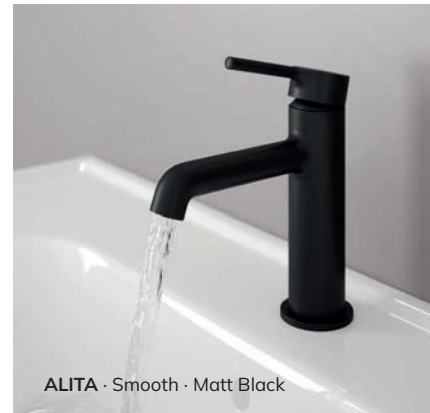

ALITA

Knurled & Smooth Handles Included

Cold Start Technology

Be cool with effortless control over your water temperature. The SONAS ALITA range with cold start technology allows you to save energy and provides the perfect balance of sustainable modern luxury.