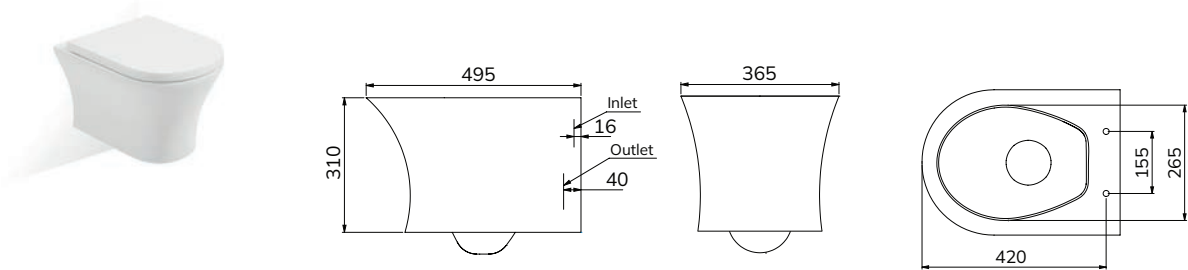

PEÑA
Wall Hung WC
Soft close quick release seat.
W365 x H310 x D495mm