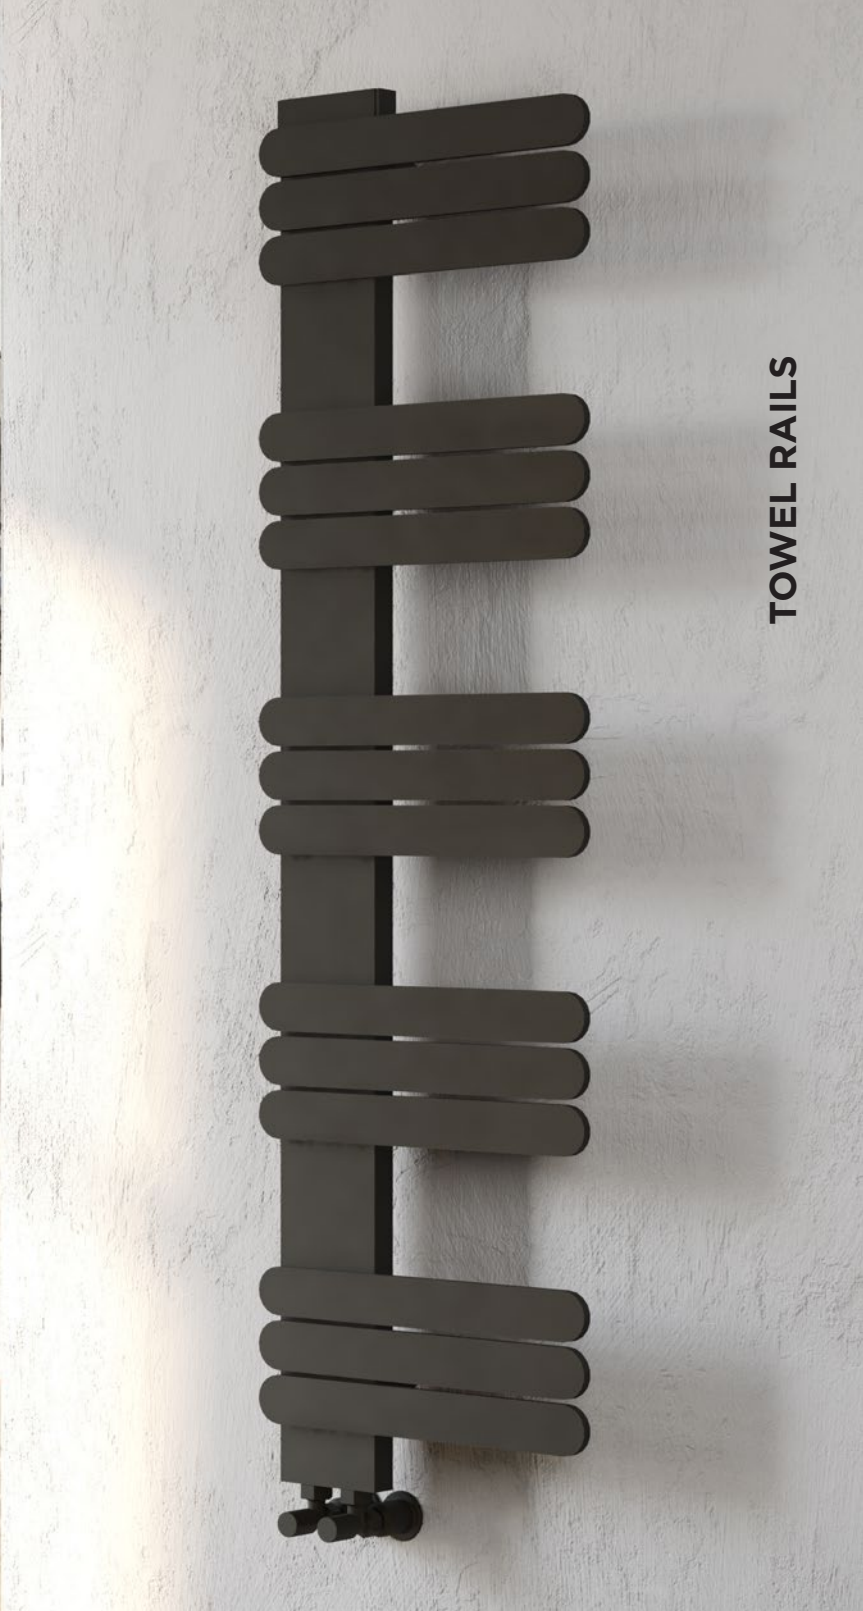

**5** 5 Year Guarantee

 Textured White

 Material Aluminium

 Delivery within **2 Working Days**

TOWEL RAILS