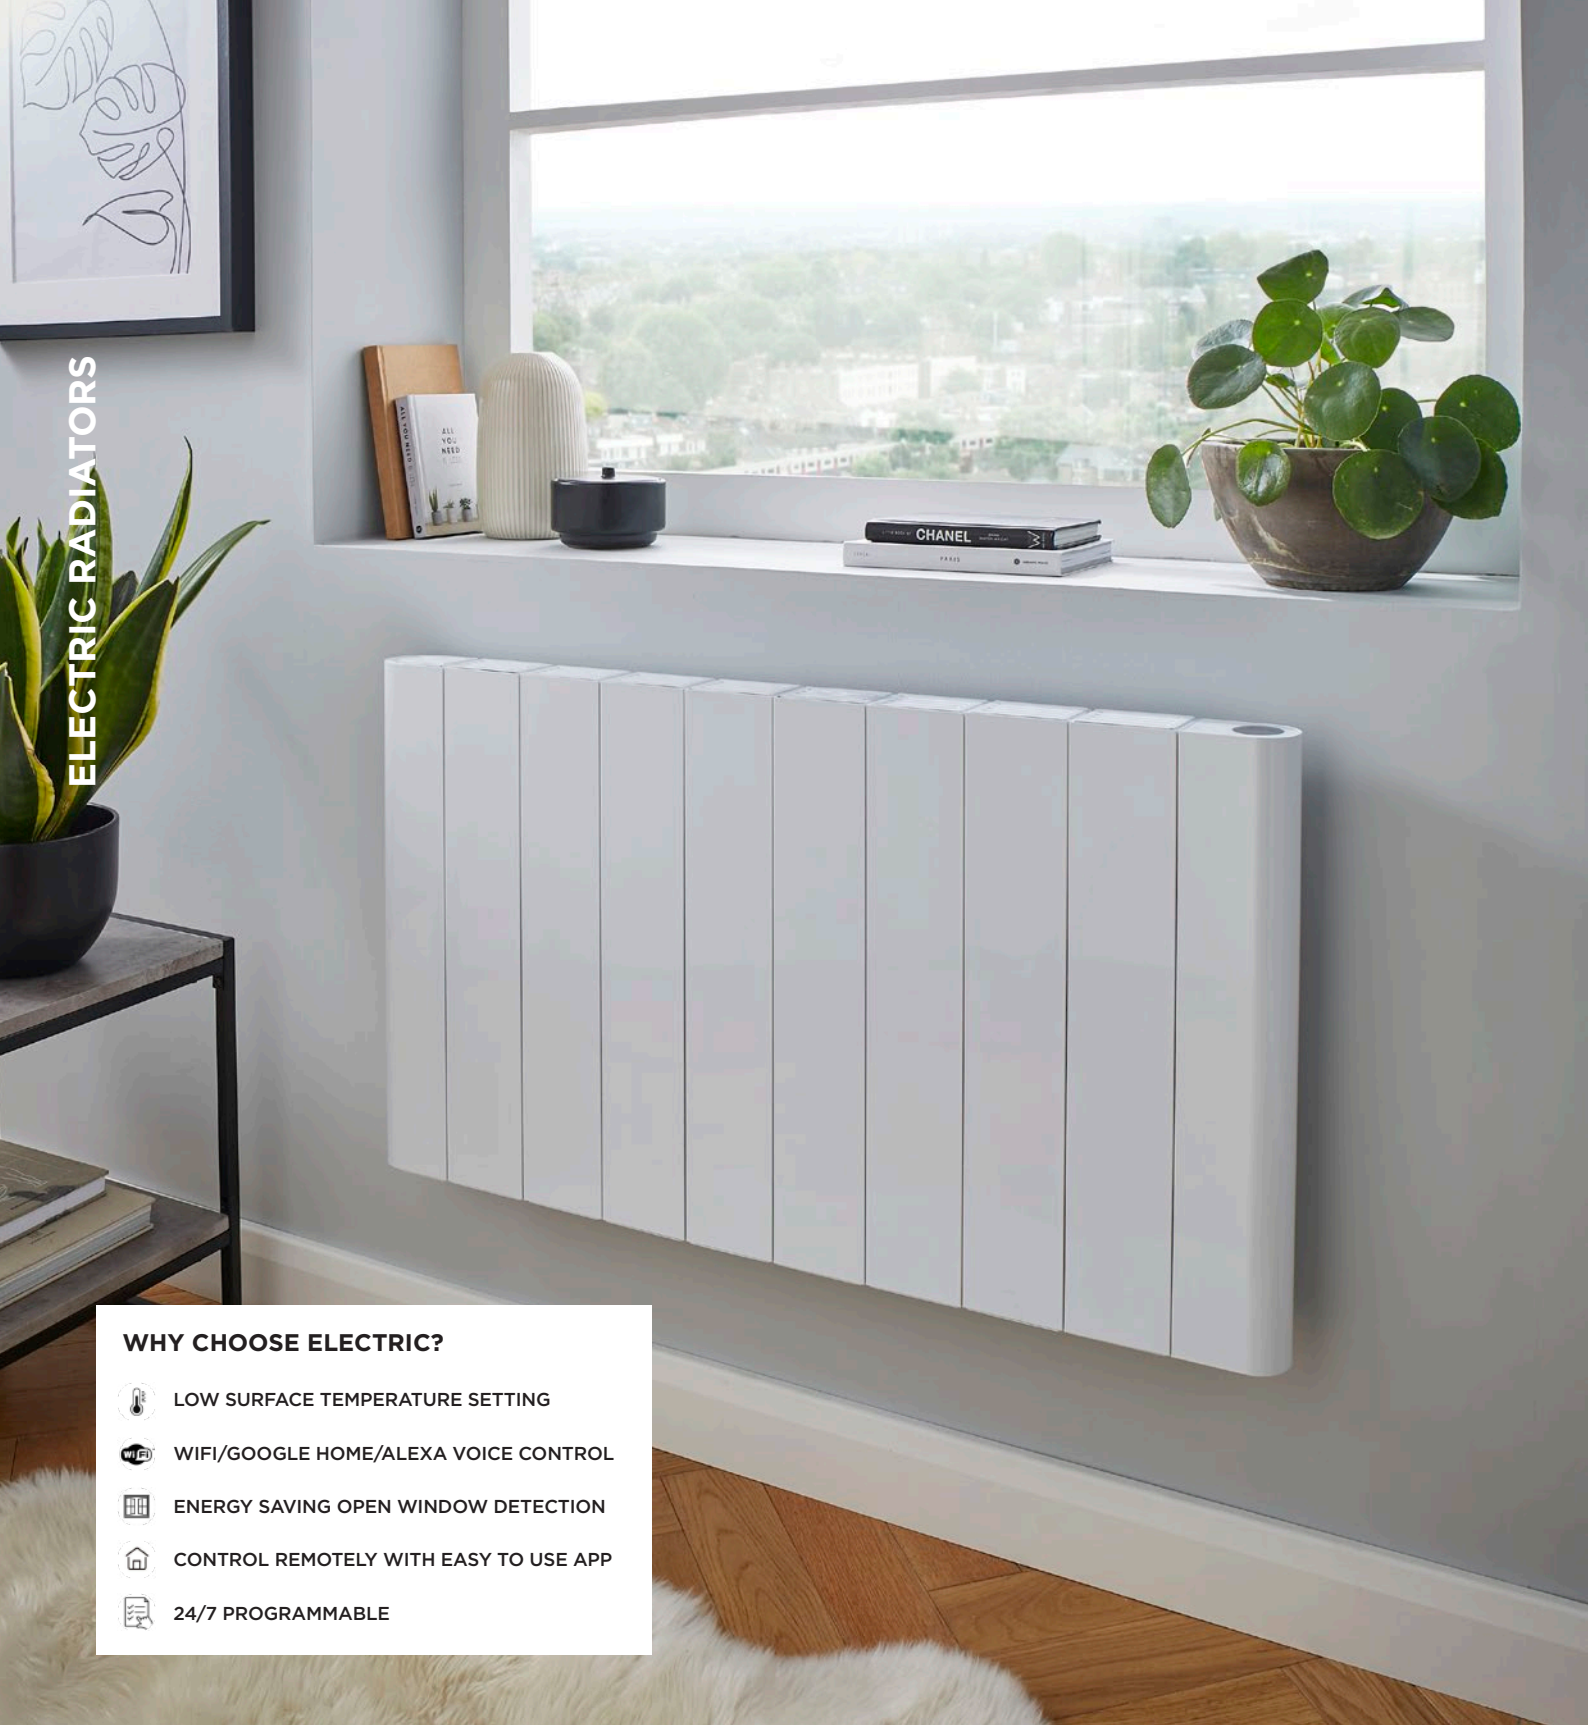

Delivery within **4 Weeks**

ELECTRIC RADIATORS

WHY CHOOSE ELECTRIC?

-  LOW SURFACE TEMPERATURE SETTING
-  WIFI/GOOGLE HOME/ALEXA VOICE CONTROL
-  ENERGY SAVING OPEN WINDOW DETECTION
-  CONTROL REMOTELY WITH EASY TO USE APP
-  24/7 PROGRAMMABLE