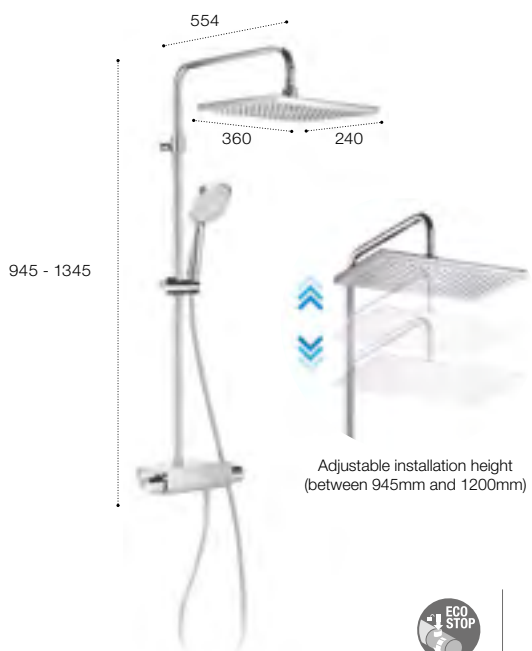

# Deck-T

Wall-mounted shower column

5A9788C00 Thermostatic shower column with round head

Eco Stop

SafeTouch

Security 38°

Quick Reaction

Wall-mounted shower column