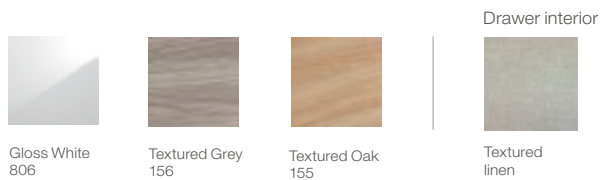

450mm basin and base unit with one door and mirrored cabinet 855866... Basin and base unit 450 x 250mm Mirrored cabinet 600 x 450mm	450mm basin and base unit with one door and mirror 855865... Basin and base unit 450 x 250mm Mirror 600 x 450mm	450mm basin and base unit with one door 855873... Basin and base unit 450 x 250mm	Mirrored cabinet 856692... Mirrored cabinet 600 x 450mm
Mirror	Organiser boxes	Set of two hooks	
856698000 600 x 450mm	816820409 208 x 100mm 816819409 90 x 90mm	816761001	

Substitute ... in the reference with the code for the chosen furniture finish:

Dimensions are in mm.

*Please note an EU-UK adaptor is required for the space-spacing waste