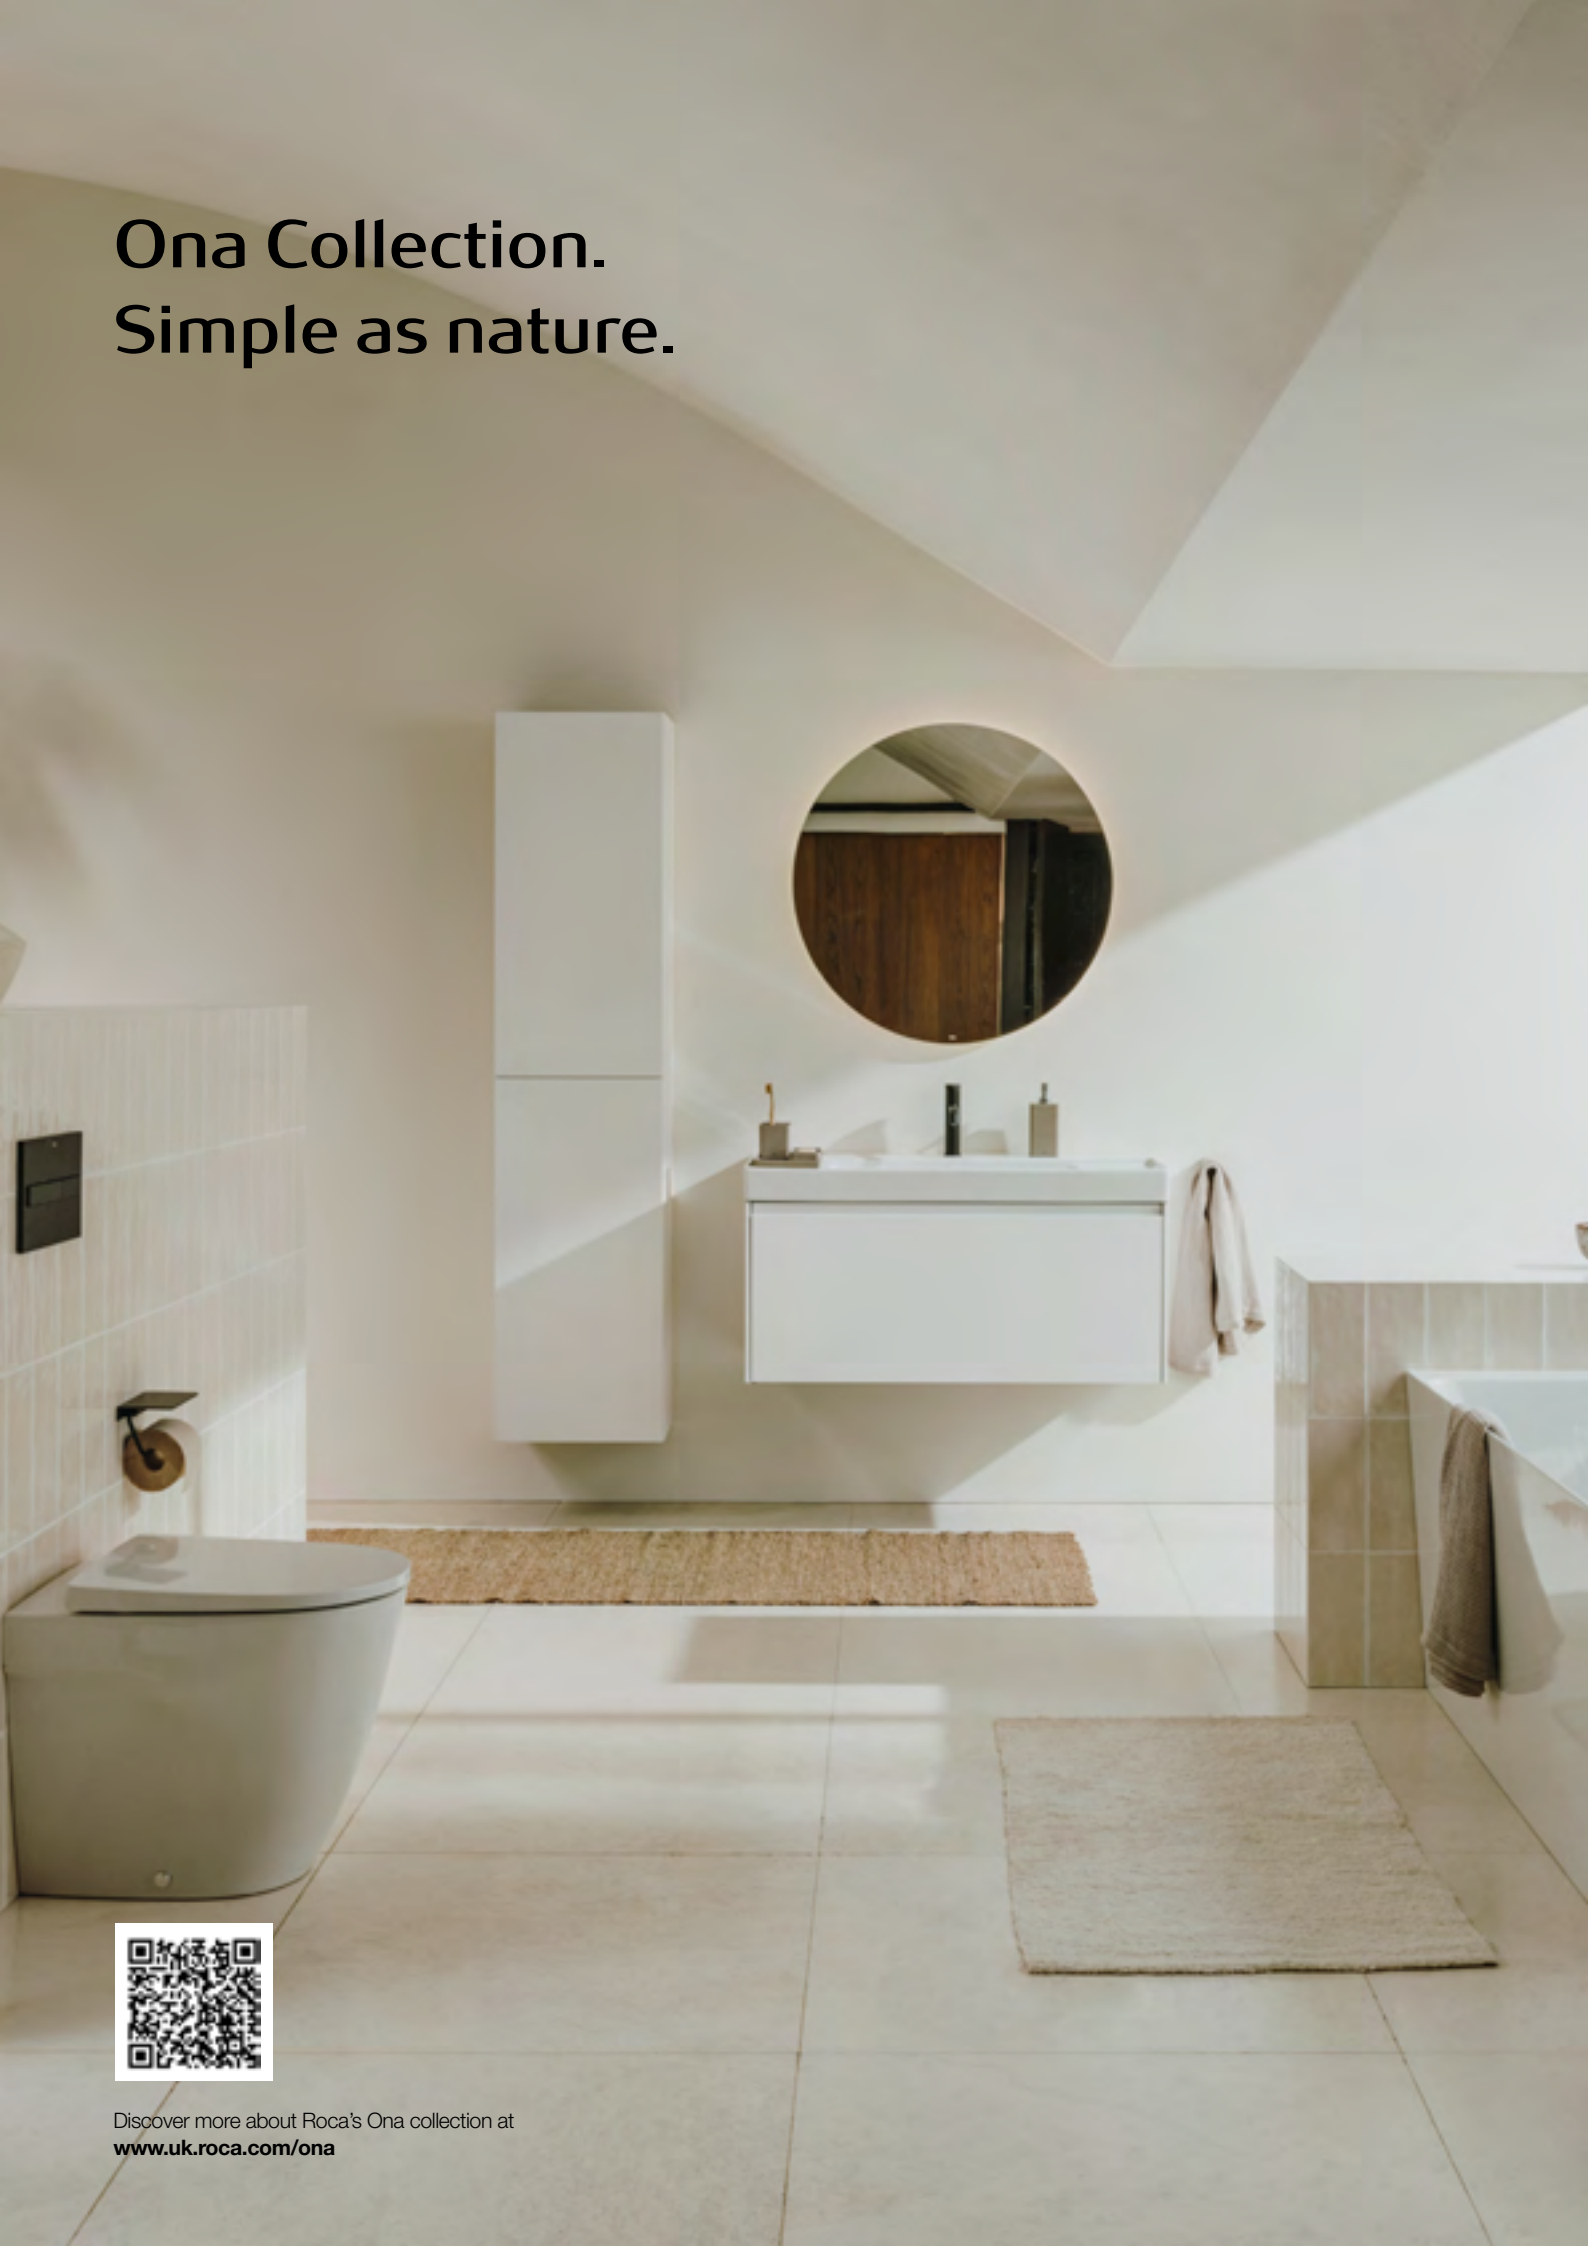

Ona Collection. Simple as nature.

Discover more about Roca's Ona collection at
www.uk.roca.com/ona