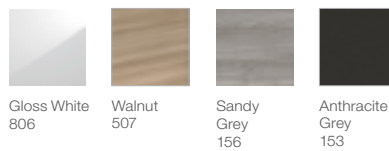

Substitute ... in the reference with the code for the chosen furniture finish:

Substitute ... in the reference with the code for the chosen furniture finish:

Dimensions are in mm.