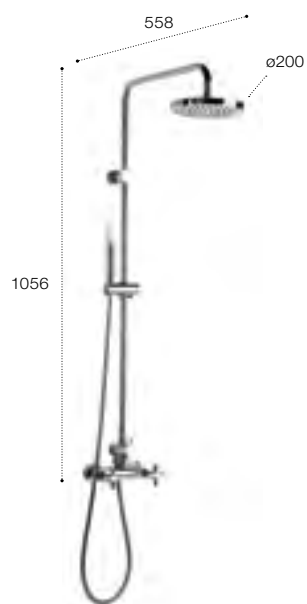

5A9743C00 Shower column with handset and 1/4 turn controls