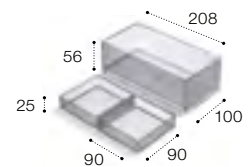

Substitute ... in the reference with the code for the chosen furniture finish:

Gloss White  
806

Textured City Oak  
402

Nordic Ash  
434

816820409 208 x 100mm  
816819409 90 x 90mm

Dimensions are in mm.

\*Please note an EU-UK adaptor is required for the space-saving waste.