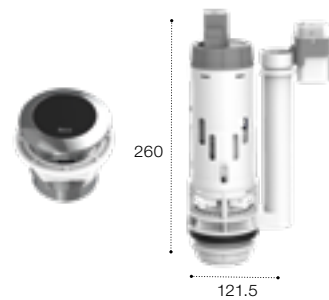

EM1 Touchless dual flush valve

822599900 Touchless dual flush universal mechanism