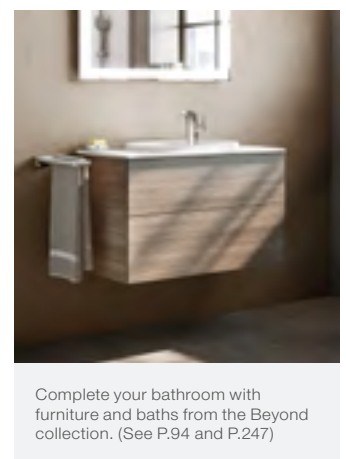

Floorstanding basin	Basin with integrated semi-pedestal		
3270B0..0 500 x 450 x 880mm 1TH	3270B1..0 460 x 470 x 380mm 1TH		
In countertop basin	In countertop basin	On countertop basin	On countertop basin
3270B6..0 585 x 450mm 1TH	3270B7..0 450 x 450mm 1TH	3270B8..0 585 x 455mm 1TH	3270B9..0 455 x 455mm 1TH
Vanity basin	Vanity basin	Vanity basin	
3270BA000 1010 x 505mm 1TH	3270BB000 810 x 505mm 1TH	3270BC000 610 x 505mm 1TH	

Substitute ... in the reference with the code for the chosen finish:

White 00	Matt White 62	Pearl 63	Onyx 64	Beige 65	Coffee 66

Dimensions are in mm.