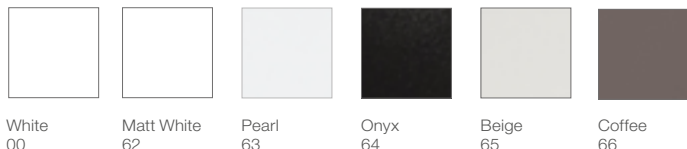

Basin position options

Substitute ... in the reference with the code for the chosen finish:

Basins