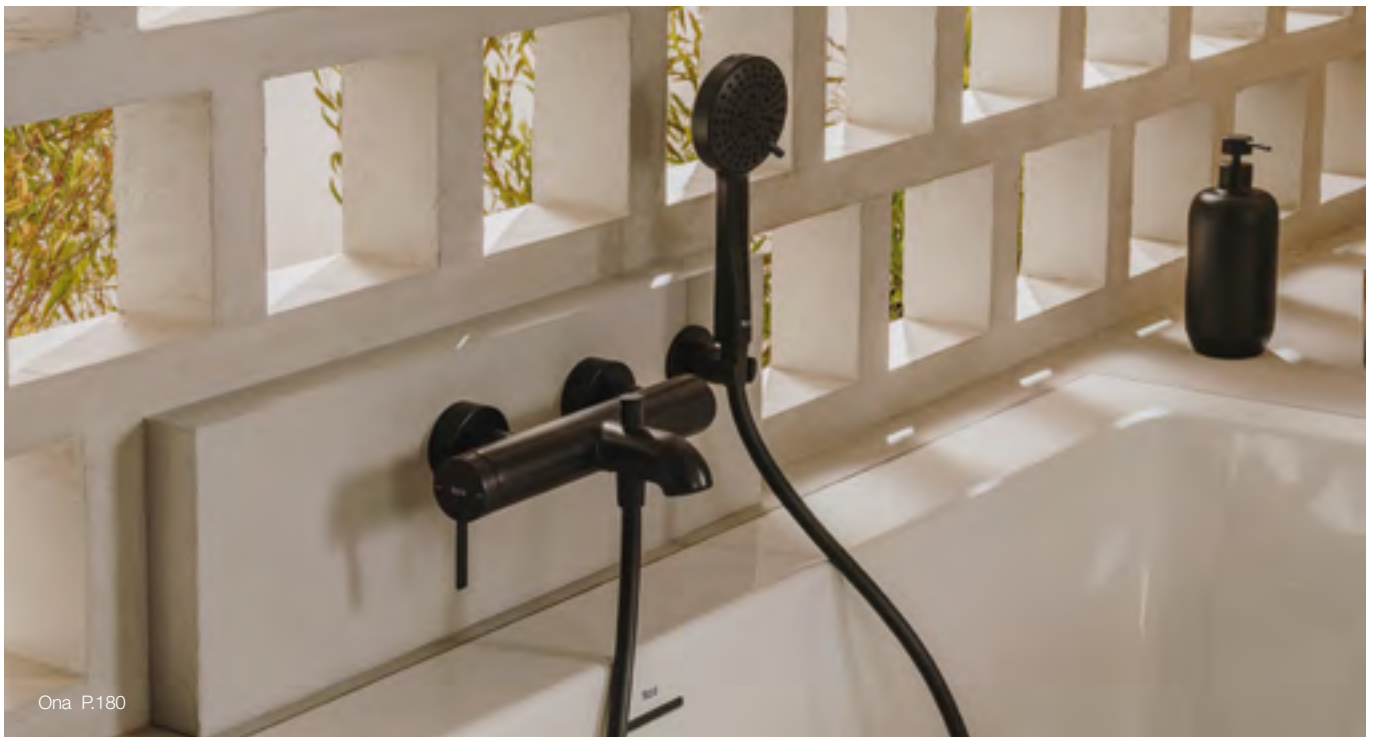

# Taps and Showers

Roca taps and showers offer solutions for any space. Combining the latest in technology for greater water saving, style and comfort, providing an all new bathroom experience.

Discover more about Roca's  
Taps and Showers at  
[www.uk.roca.com](http://www.uk.roca.com)