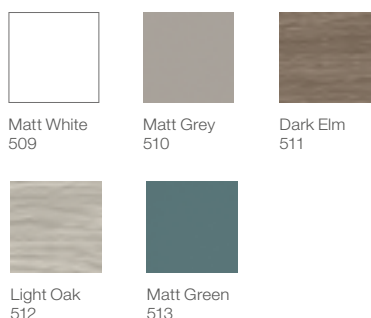

Substitute ... in the reference with the code for the chosen furniture finish: