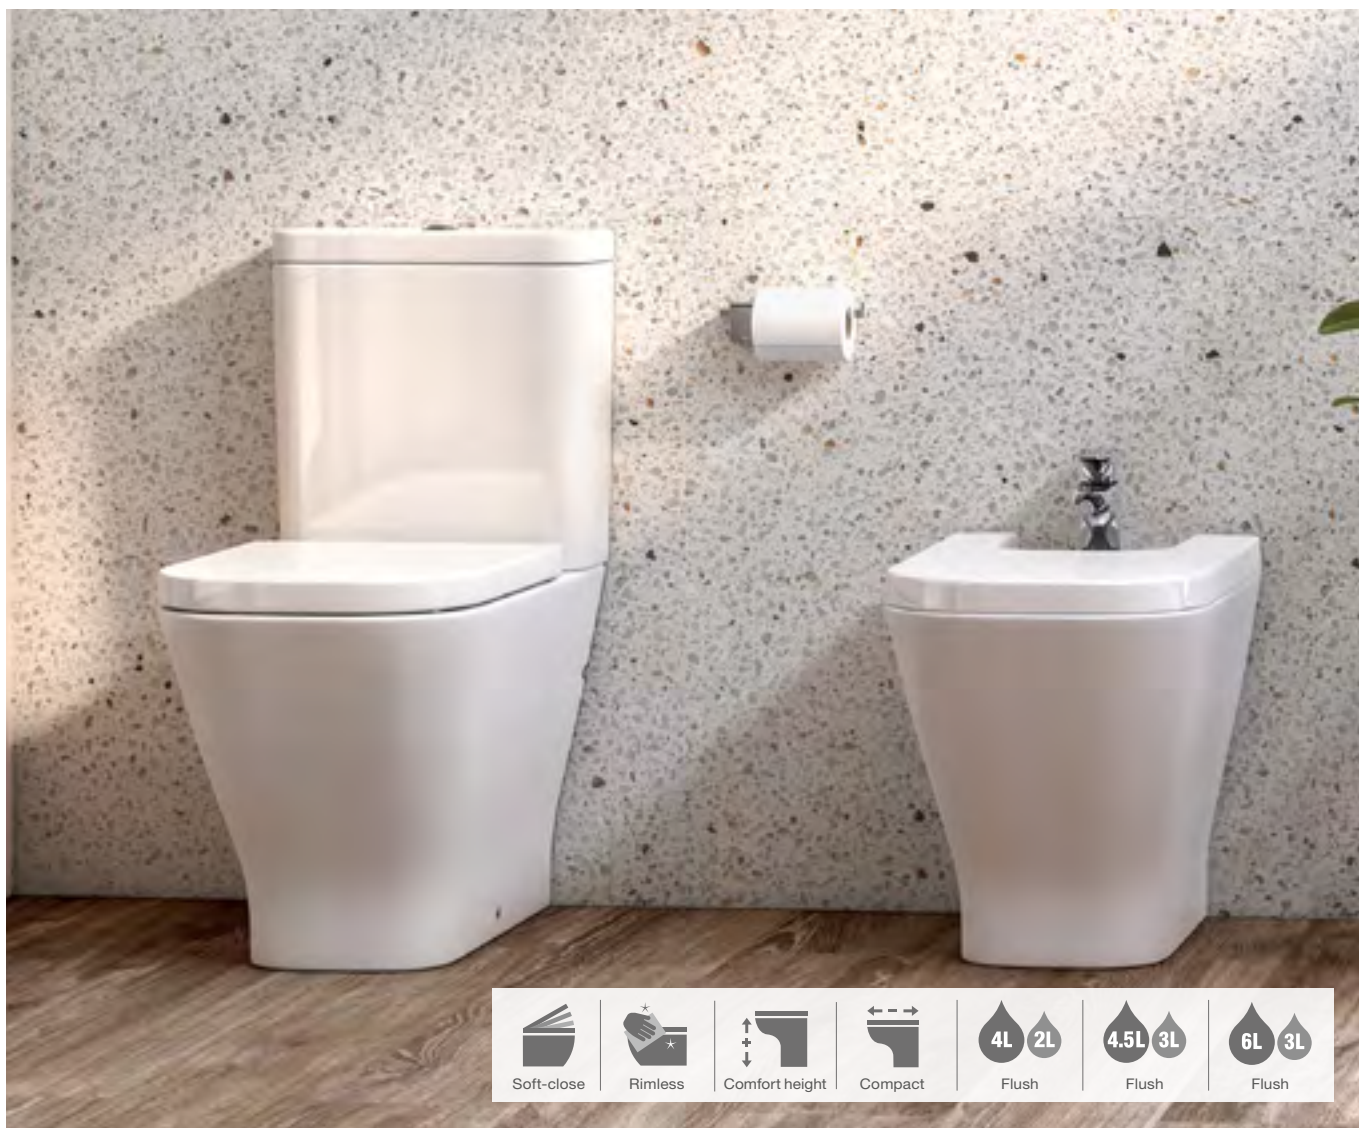

The Gap

THE GAP SQUARE			
Close-coupled WC	Rimless close-coupled WC	Comfort height close-coupled WC	Rimless close-coupled WC
3.38 l 	2.50 l 	3.38 l 	3.38 l
● 4.5/3 L 342477000 ECO WC pan 34147D00F ECO Cistern 801472003 Slim soft-close seat 801472006 Soft-close seat 801470002 Standard seat 80147200B Supralit® soft-close seat 80147000B Supralit® seat	● 4.5/2 L 34273700H WC pan (cut out) 342737000 WC pan (no cut out) 34173C000 Cistern 801732001 Slim soft-close seat 801732002 Soft-close seat 801730002 Standard seat 80173200B Supralit® soft-close seat 80173000B Supralit® seat	● 4.5/3 L 34247C00U WC pan 34147D00F Cistern 801472003 Slim soft-close seat 801472006 Soft-close seat 801470002 Standard seat 80147200B Supralit® soft-close seat 80147000B Supralit® seat	342479000 Open back WC pan 34147D00F Cistern 801472003 Slim soft-close seat 801472006 Soft-close seat 801470002 Standard seat 80147200B Supralit® soft-close seat 80147000B Supralit® seat