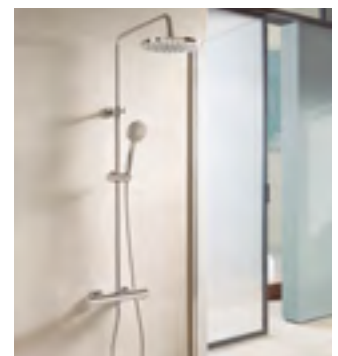

See P.226 for additional Victoria-T shower columns