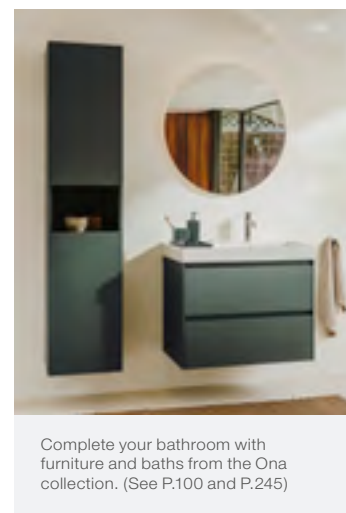

Rimless close-coupled WC	Back-to-wall WC	Rimless wall-hung WC	Compact wall-hung WC
34278L000 WC pan 34178700F Cistern 80178C004 Soft-close seat 80178B004 Standard seat	● 6/3 L ● 4.5/3 L 347787000 WC pan 801782004 Soft-close seat 801780004 Standard seat	● 6/3 L ● 4.5/3 L 34678L000 WC pan 801782004 Soft-close seat 801780004 Standard seat	● 6/3 L ● 4.5/3 L 346788000 WC pan 80178C004 Soft-close seat 80178B004 Standard seat
Floorstanding bidet (open back)	Compact floorstanding bidet	Wall-hung bidet	
357784000 Bidet, 1TH 806782004 Soft-close cover 806780004 Standard cover	357787000 Bidet, 1TH 80678C004 Soft-close cover 80678B004 Standard cover	357788000 Bidet, 1TH, with hidden fixations 806782004 Soft-close cover 806780004 Standard cover	

Complete your bathroom with furniture and baths from the Ona collection. (See P.100 and P.245)

°While stocks last

Please note an additional concealed cistern is required when installing a back-to-wall or wall-hung toilet, please refer to pages 80-83 for a selection of compatible cisterns

Due to manufacturing processes all dimensions are approximate. Dimensions in mm. Where applicable, height dimensions for the WC pan do not include the seat dimensions and height dimensions for wall-hung WCs include the recommended installation height.