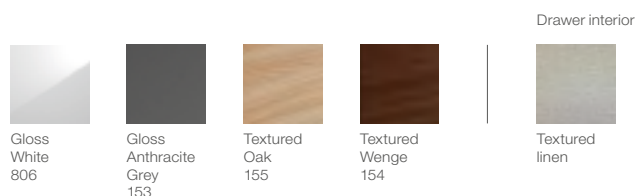

Substitute ... in the reference with the code for the chosen furniture finish:

Dimensions are in mm.