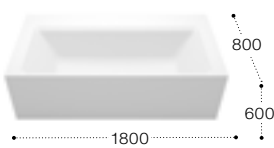

B10070832000000
1800 x 800mm bath
without ledge/surround 0TH