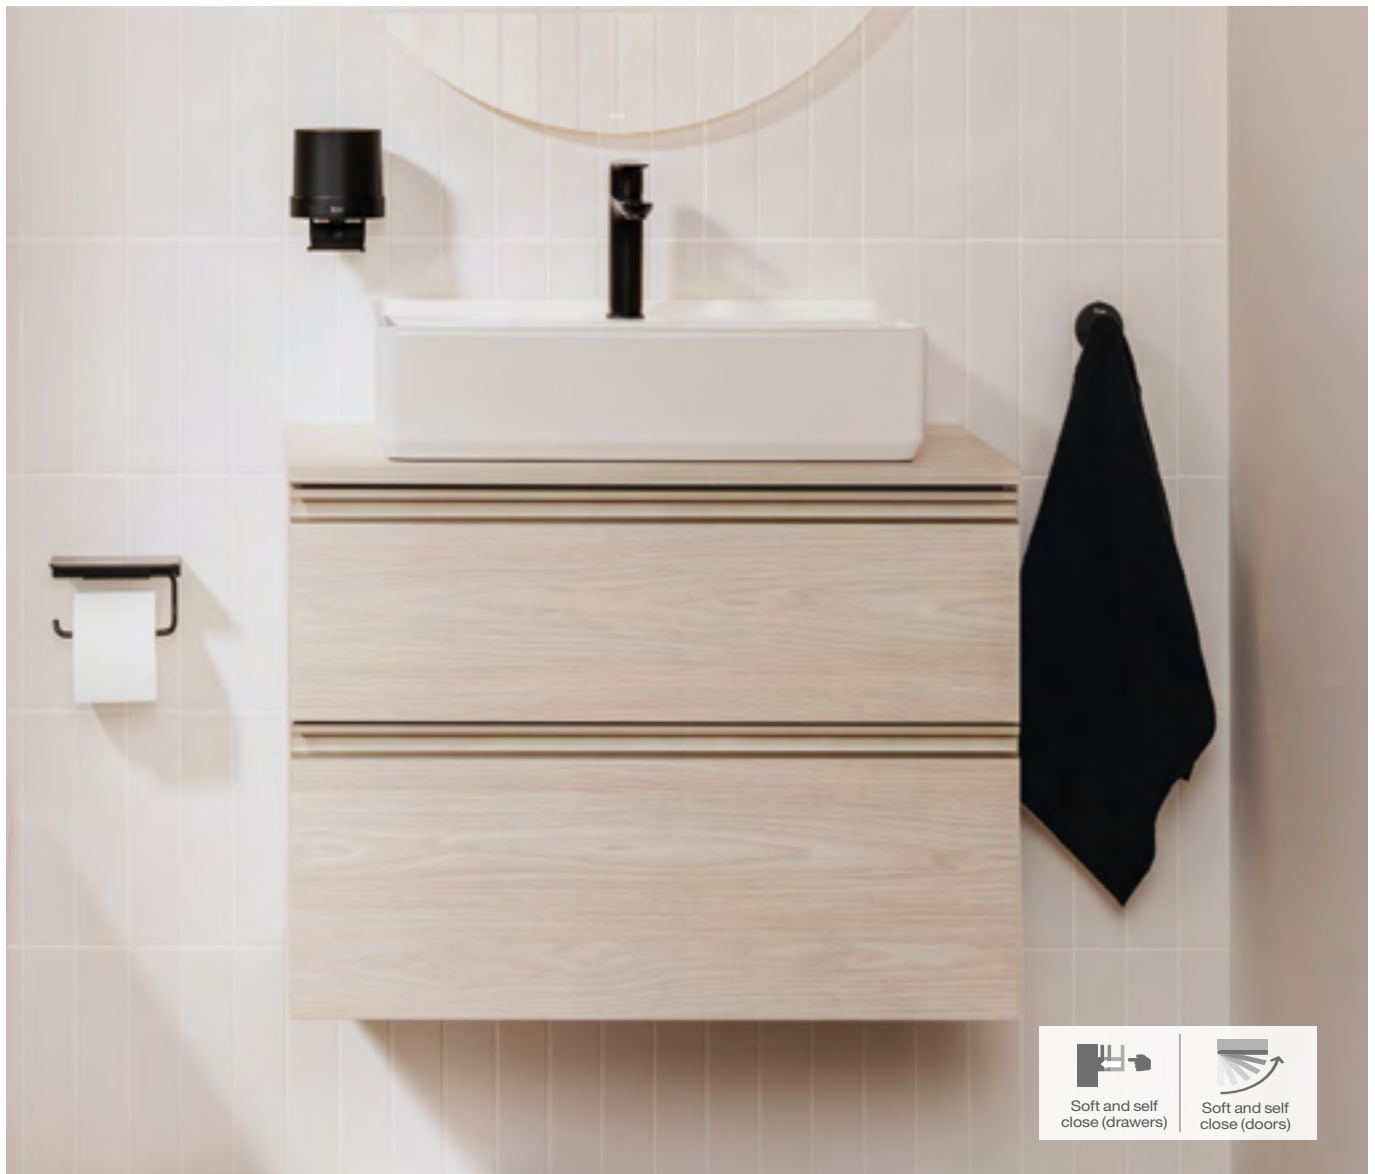

The Gap - On countertop

1200mm base unit and countertop with four soft-close drawers for two on countertop basins	1100mm RH base unit and countertop with two soft-close drawers and one door for one on countertop basin	1100mm LH base unit and countertop with two soft-close drawers and one door for one on countertop basin	900mm RH base unit and countertop with two soft-close drawers and one door for one on countertop basin
851506... Double base unit and countertop pack 1200 x 460mm Sold individually: 857397... Base unit 600 x 460mm (2 required) 857424... Countertop 1200 x 460mm Required: WHB100001 UK Space saving waste	851504... RH base unit and countertop pack 1100 x 460mm Sold individually: 857399... Base unit 800 x 460mm 2 drawers 857417... Base unit 300 x 460mm 1 door 857422... RH Countertop 1100 x 460mm Required: WHB100001 UK Space saving waste	851505... LH base unit and countertop pack 1100 x 460mm Sold individually: 857399... Base unit 800 x 460mm 2 drawers 857417... Base unit 300 x 460mm 1 door 857423... LH Countertop 1100 x 460mm Required: WHB100001 UK Space saving waste	851502... RH base unit and countertop pack 900 x 460mm Sold individually: 857397... Base unit 600 x 460mm 2 drawers 857417... Base unit 300 x 460mm 1 door 857420... RH Countertop 900 x 460mm Required: WHB100001 UK Space saving waste