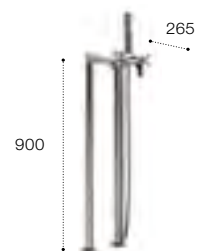

5A2743C00 Loft bath-shower mixer

- 234250007 1600 x 800 Slipper Bath white exterior OTH
- 234250000 1600 x 800 Slipper Bath grey exterior OTH
- 234250002 1600 x 800 Slipper Bath black finish OTH
- 234250003 1600 x 800 Slipper Bath bordeaux (red) finish OTH
- 234250004 1600 x 800 Slipper Bath blue marine OTH
- 234250008 1600 x 800 Slipper Bath copper OTH

- 291069001 Eliptico legset - lion feet
- 291094000 Eliptico legset - eagle feet
- 291041001 Eliptico legset - ash/chrome

506403400 Exposed waste and overflow fitting