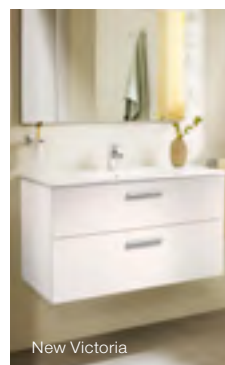

# Laura

 Soft-close	 4.5L 3L Flush	 6L 3L Flush
---	---	---

Wall-hung basins	Wall-hung cloakroom basins	Wall-hung cloakroom basin	Semi-recessed basins
 <p>A   600   560   520 B   490   460   410</p> <p>326392005 600 x 490mm, 1TH 326393005 560 x 460mm, 1TH 328396000 560 x 460mm, 2TH 325394000 520 x 410mm, 1TH 328398000 520 x 410mm, 2TH</p> <p>331300004 Full pedestal 336312005 Semi-pedestal</p>	 <p>325314005 450 x 340mm, 1TH 325315000 450 x 340mm, 2TH</p> <p>335323005 Semi-pedestal</p>	 <p>325316005 350 x 225mm, 1TH, RH</p>	 <p>32739E000 510 x 400mm, 1TH 32739F000 510 x 400mm, 2TH</p>
Close-coupled WC	Eco close-coupled WC	Back-to-wall WC	Wall-hung WC
 <p>3.75 l</p> <p>6/3 L</p> <p>342396000 WC pan 34139R00F Cistern (Dual flush push button) 341304004 Cistern 6L (6 litre chrome lever) 8013SC005 Soft-close seat 801D30001 Standard seat</p>	 <p>3.38 l</p> <p>4.5/3 L</p> <p>34239S000 WC pan 34139U00F Cistern 8013SC005 Soft-close seat 801D30001 Standard seat</p>	 <p>3.75 l</p> <p>6/3 L</p> <p>347396000 WC pan 8013SC005 Soft-close seat 801D30001 Standard seat</p>	 <p>3.75 l</p> <p>6/3 L</p> <p>34630300S WC pan 8013SC005 Soft-close seat 801D30001 Standard seat</p>
Floorstanding bidet			
 <p>355394000 Bidet, 1TH 806390004 Standard bidet cover</p>			