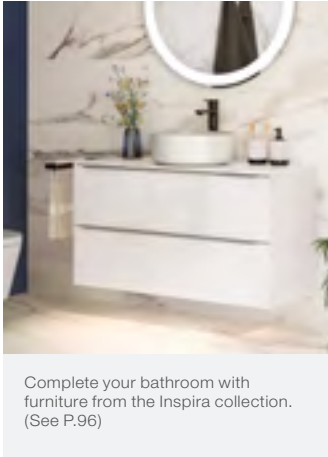

○ Pre-punched taphole (ø 30 mm). ● Taphole (ø 35 mm).

Substitute ... in the reference with the code for the chosen finish:

					
White 00	Matt White 62	Pearl 63	Onyx 64	Beige 65	Coffee 66