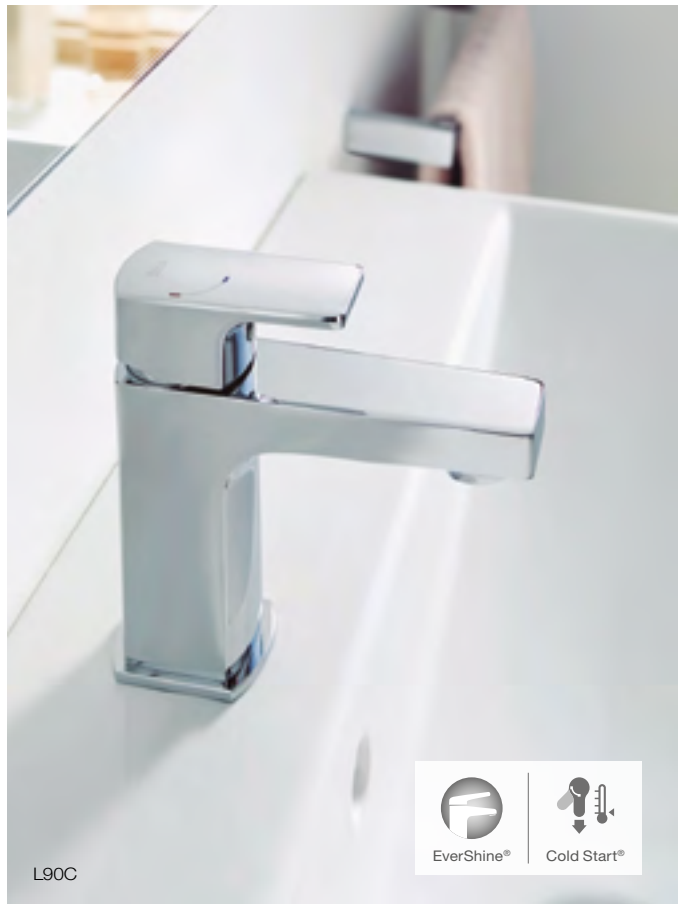

EverShine®
Cold Start®

L90C

L90 - Basin mixers	L90 - Extended height basin mixer	L90 - Basin mixer	L90 - Wall-mounted basin mixer
5 l/min 5A3F01C00 Smooth body* 5A3E01C00 Pop-up waste mixer	5 l/min 5A3G01C00 Pop-up waste mixer	8 l/min 5A4001C00 Lateral handle and pop-up waste mixer	5 l/min 5A3L20C00 Basin mixer 525220603 RocaBox for wall-mounted basin mixers
L90 - Deck-mounted 2-hole basin mixer	L90 - Bidet mixer	L90 - Bidet mixer	L90 - Wall-mounted shower mixer
8 l/min 5A3801C00 Pop-up waste mixer	8 l/min 5A6001C00 Pop-up waste mixer	8 l/min 5A6301C00 Lateral handle and pop-up waste mixer	5A2D01C00 Shower mixer Excluding kit

Dimensions are in mm.