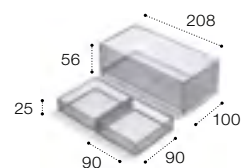

816820409 208 x 100mm  
816819409 90 x 90mm

Dimensions are in mm.

\*Please note an EU-UK adaptor is required for the space-spacing waste