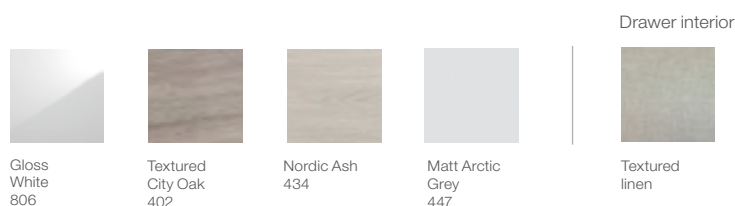

Substitute ... in the reference with the code for the chosen furniture finish:

Dimensions are in mm.

Please note the furniture frame legs are sold individually to allow mixing and matching.