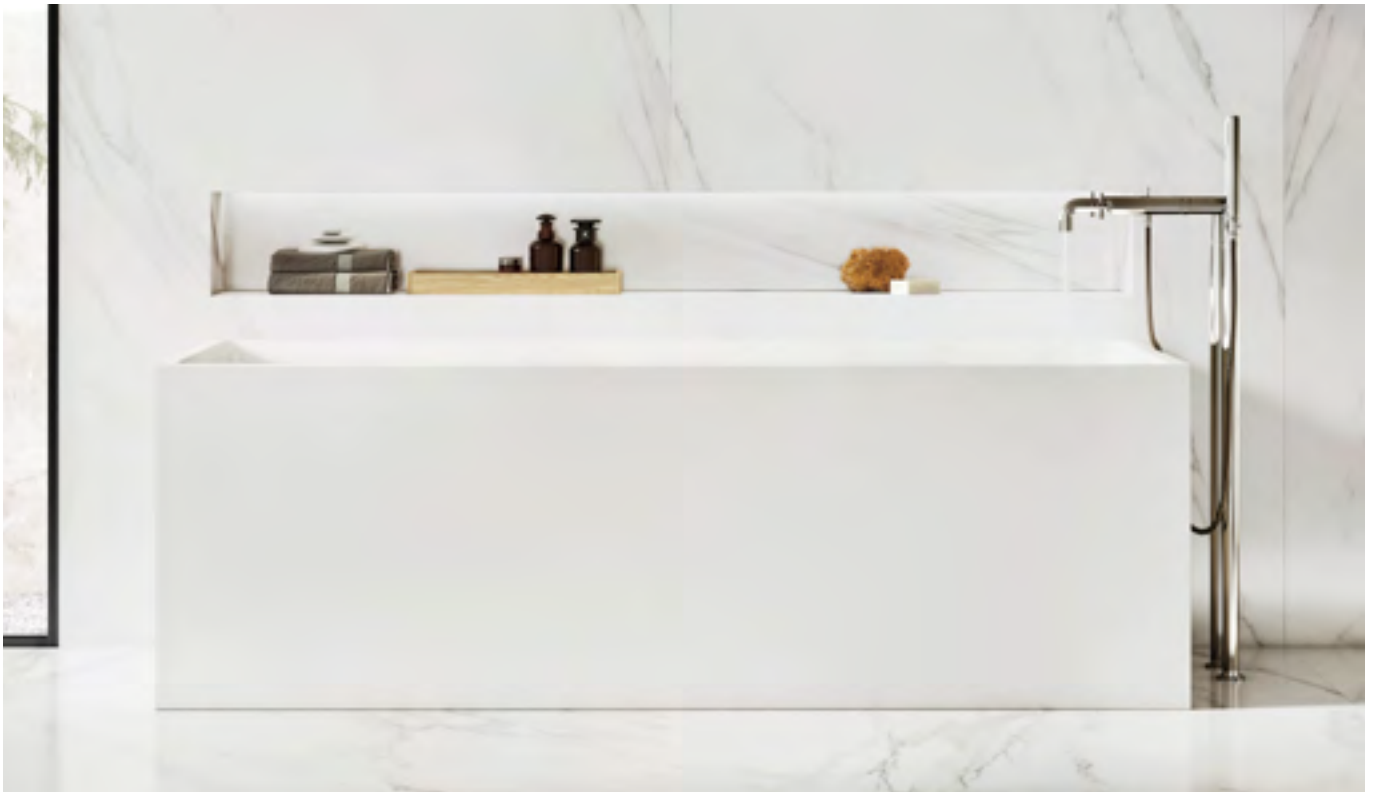

# Customisable basins - Modo

On a highly aesthetic and functional level MODO has been developed, the first collection formed from a new solid surface material, SURFEX®.

The collection is formed of washbasins, shelves and baths, available in a range of sizes.