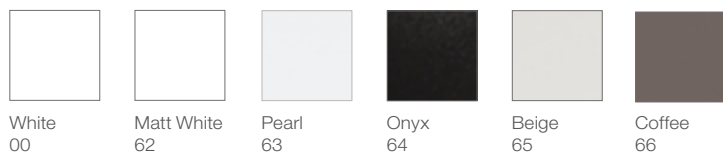

Diverta 327114000 500 x 380mm 0TH Please note: Basin can also be installed under a countertop	Java 327863000 560 x 475mm 1TH 327864000 560 x 475mm 2TH	Rodeo 327866000 520 x 410mm 1TH	Neo Selene 322307000510 x 395mm 0TH
Carmen 3270A5000 600 x 450mm, 1TH 3270A5003 600 x 450mm, 3TH	Debba 32799M000 500 x 410mm, 1TH	The Gap Square 3270Y8000 600 x 370 0TH	The Gap Square 3270Y7000 390 x 370 0TH
The Gap Square 3270YA000 600 x 390 1TH	The Gap Square 3270Y9000 420 x 390 1TH	The Gap Round 3270Y5000 550 x 390 0TH	The Gap Round 3270Y3000 Ø390 0TH
The Gap Round 3270Y6000 550 x 400, 1TH	The Gap Round 3270Y4000 Ø400 1TH		

Beyond and Inspira colour options

Substitute .. in the reference with the code for the chosen finish:

Due to manufacturing processes all dimensions are approximate.
Dimensions are in mm. Prices shown are inclusive of VAT.

Product Band **A** *Product Band **B**

*Applies to Beyond and Inspira basins