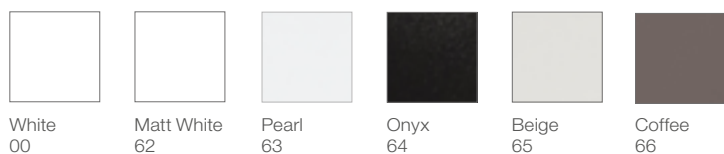

The Gap Square 3270Y2000 600 x 370 OTH	The Gap Square 3270ML000 390 x 370 OTH	The Gap Square 3270MN000 600 x 420 1TH	The Gap Square 3270MM000 420 x 390 1TH
The Gap Round 3270Y1000 550 x 390 OTH	The Gap Round 3270MJ000 Ø390 OTH	The Gap Round 3270Y0000 550 x 400 1TH	The Gap Round 3270MK000 Ø400 1TH
Bol 327876000 420mm ø OTH	Sofia 327720000 460 x 415mm OTH*	Diverta A | 750 | 600 | 470 327110000 750 x 440mm 1TH 32711G000 600 x 440mm 1TH 327111000 470 x 440mm 1TH	

Beyond, Inspira and Ruy Ohtake colour options

Substitute .. in the reference with the code for the chosen finish: