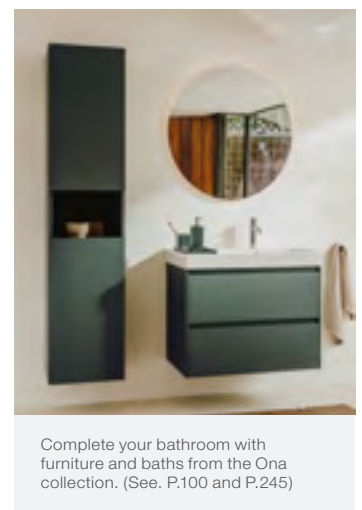

\*Pedestal option is only available in Gloss or Matt White finishes.

Substitute ... in the reference with the code for the chosen finish:

Gloss White  
000

Matt White  
620

Supraglaze  
S00

 New product

Dimensions are in mm.