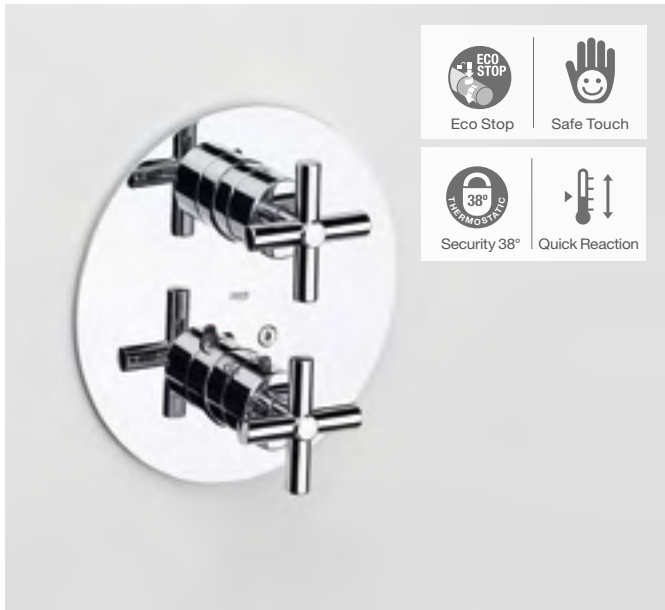

Loft-T

Victoria-T

Built-in thermostatic mixer	Built-in thermostatic mixer
Diagram of the Loft-T 2 outlets mixer. It shows a circular wall plate with two mixer units. Dimensions are indicated: a diameter of $\varnothing 200$ and a height of 94.	Diagram of the Loft-T 1 outlet mixer. It shows a circular wall plate with one mixer unit. Dimensions are indicated: a diameter of $\varnothing 200$ and a height of 94.
5A0643C00 2 outlets	5A0743C00 1 outlet

Boxed shower kit
Image of the boxed shower kit, showing a shower column with a handset and shower head.
Includes thermostatic wall-mounted shower mixer
5D2F18C00 Hose, handset and riser rail
Optional: D50010022 Easy fix Kit