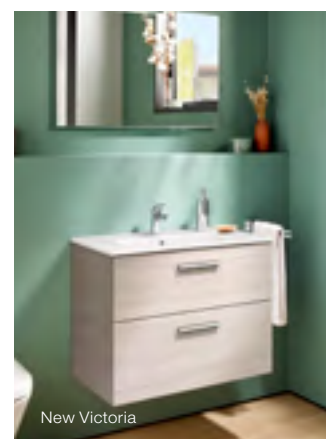

Close-coupled WC	Compact close-coupled WC	Back-to-wall WC	Rimless wall-hung WC
● 6/3 L 342640000 WC pan 341643000 Cistern 80164C004 Slim soft-close seat 80164B004 Soft-close seat 801640004 Standard seat	● 6/3 L 342642000 WC pan 341645000 Cistern 80164C004 Slim soft-close seat 80164B004 Soft-close seat 801640004 Standard seat	● 6/3 L 347615000 WC pan 80164C004 Slim soft-close seat 80164B004 Soft-close seat 801640004 Standard seat	● 6/3 L ● 4.5/3 L 34664L000 WC pan 80164D004 Slim soft-close seat 80164B004 Soft-close seat 801640004 Standard seat
Wall-hung WC	Floorstanding bidet	Wall-hung bidet	
● 6/3 L 346640000 WC pan 80164D004 Slim soft-close seat 80164B004 Soft-close seat 801640004 Standard seat	357640000 Bidet, 1TH 806640004 Standard bidet cover	357645000 Bidet, 1TH	

New Victoria

Complete your bathroom with furniture from the New Victoria collection. (See. P.136)

Please note a bidet cover is not available for the Nexo wall-hung bidet

Please note an additional concealed cistern is required when installing a back-to-wall or wall-hung toilet, please refer to page 80-83 for a selection of compatible cisterns

*These basins have countersunk holes which can be drilled for three tapholes (chargeable). 0 taphole basins can be drilled for 1 taphole (free of charge) or for 3 tapholes (in some cases 2 tapholes may be possible) if required (chargeable). Please specify at the time of ordering the quantity and handing of any tapholes required. Code: 000001030