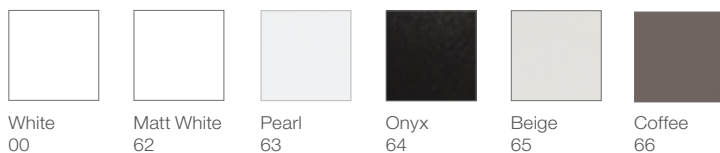

Compatible on countertop basins

Ona 32768J... Ø370mm	Ona 32768C... 550 x 345mm	Beyond 3270B8..0 585 x 455mm 1TH	Beyond 3270B9..0 455 x 455mm 1TH
Ruy Ohtake on countertop basin 327A15..0 ø375mm 0TH	Ruy Ohtake on countertop basin 327A13..0 540 x 375mm 0TH	Inspira Round 327523..0 ø 370mm 0TH	Inspira Soft 327502..0 370 x 370mm 0TH
Inspira Square 327532..0 370 x 370mm 0TH	Inspira Round 327520..0 500 x 370mm 0TH	Inspira Soft 327500..0 500 x 370mm 0TH	Inspira Square 327530..0 500 x 370mm 0TH

Beyond, Inspira and Ruy Ohtake colour options

Substitute .. in the reference with the code for the chosen finish: