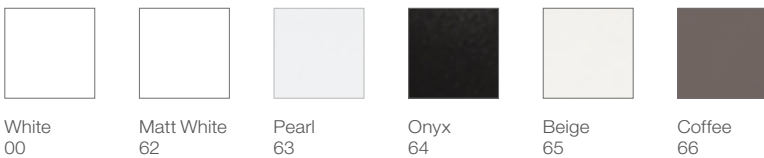

On countertop basin - Round 327523..0 ø370mm 0TH	On countertop basin - Soft 327502..0 370 x 370mm 0TH	On countertop basin - Square 327532..0 370 x 370mm 0TH	On countertop basin - Round 327520..0 500 x 370mm 0TH
On countertop basin - Soft 327500..0 500 x 370mm 0TH	On countertop basin - Square 327530..0 500 x 370mm 0TH	Semi-recessed basin / FINECERAMIC® basin 32753S..0 550 x 420mm 1TH	

Substitute ... in the reference with the code for the chosen finish: