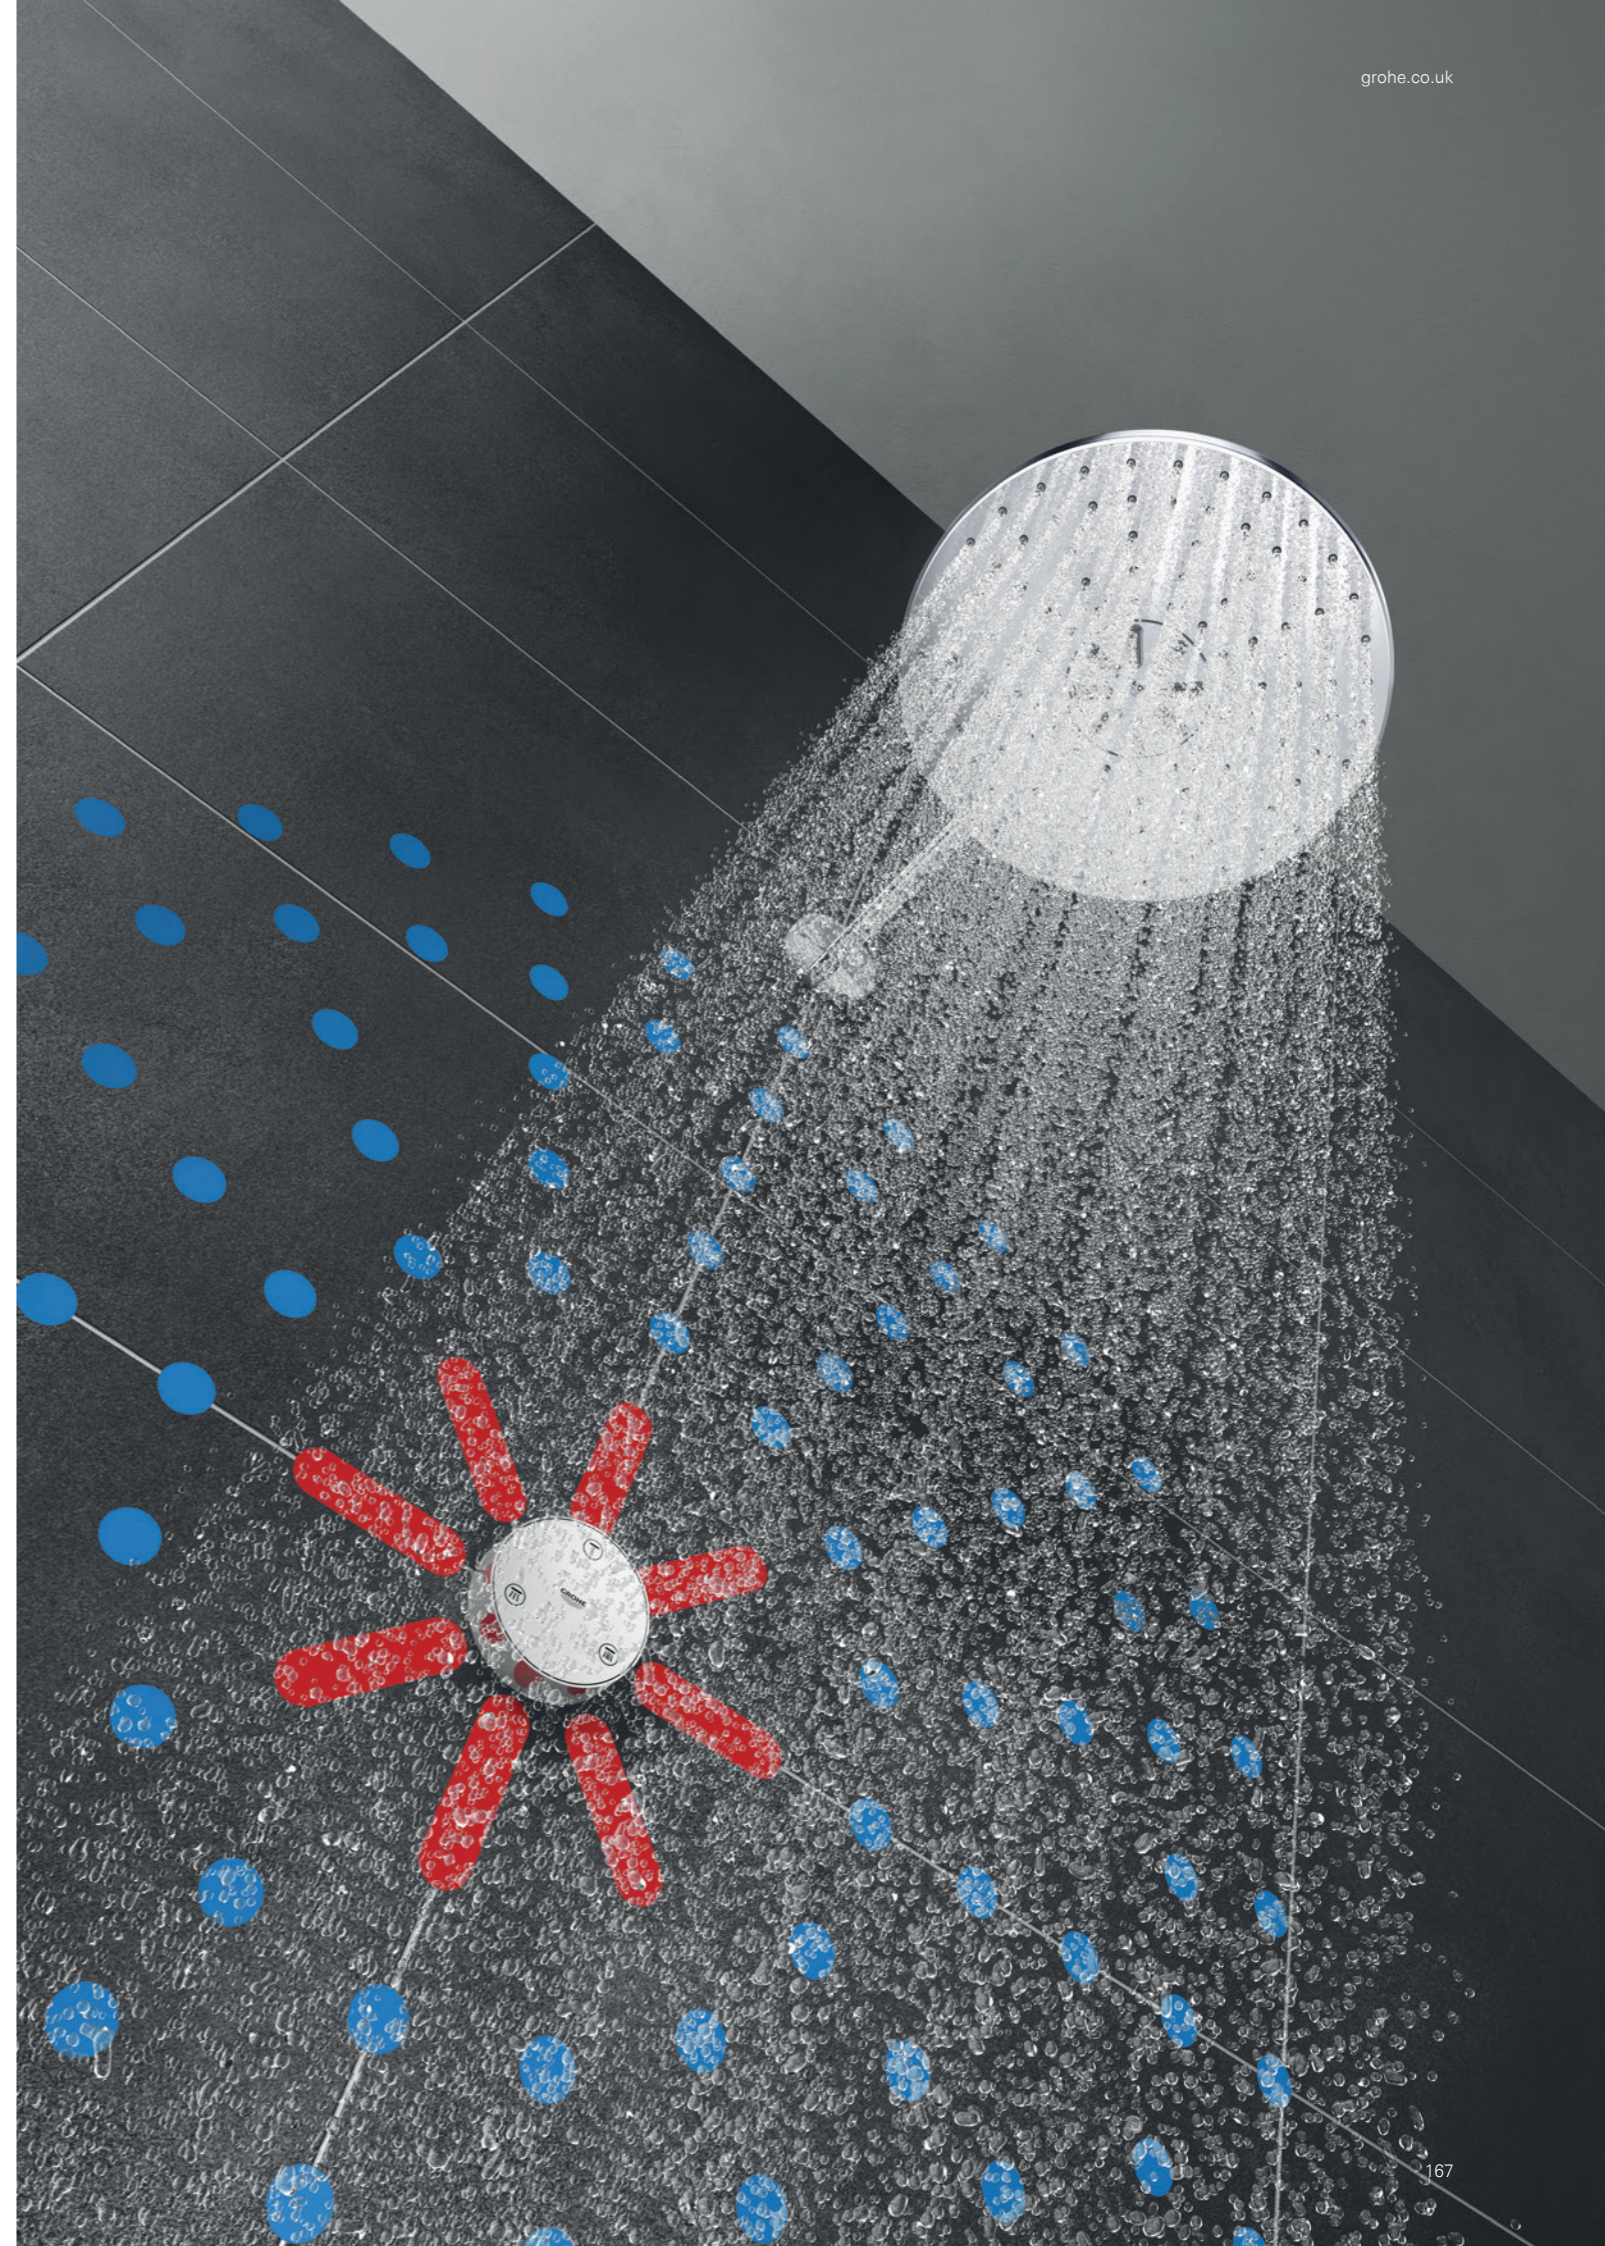

GROHE RAINSHOWER 310 SMARTCONNECT

REACH HAPPINESS... WITH JUST A TOUCH

Comfort, control and showering pleasure are all within easy reach, thanks to the GROHE Rainshower 310 SmartConnect head shower. With a slim, minimalist profile and generous 310mm diameter this head shower is an ideal fit for modern bathrooms, with round and square models offering plenty of design options.

The head shower has two spray options to suit your mood – the gentle GROHE PureRain spray and the powerful ActiveRain spray. And thanks to the innovative remote control function, you can change or combine the sprays with-

out having to reach up into the shower itself – just place the wirelessly operated control within comfortable reach. And as it is battery powered there is no need for complex fitting or rewiring – screw-fixing or screw-free options are included.

The shower head itself is designed to fit on to an existing shower arm and it all adds up to a shower that is easy and fuss-free to fit... meaning you can experience the full freedom and convenience of Rainshower SmartConnect without having to wait.

RIGHT | 26 640 000 | Rainshower 310 SmartConnect head shower set