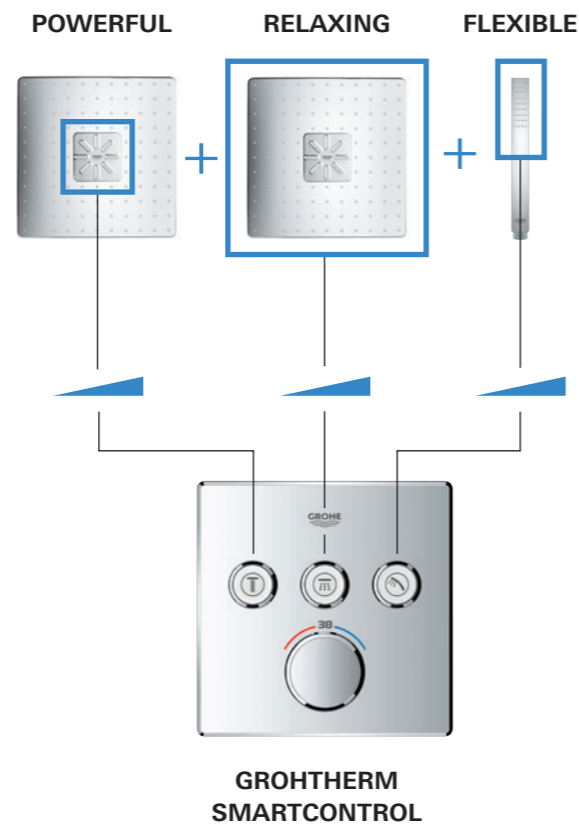

GROHE CoolTouch safety housing with water cooling

GROHE CoolTouch safety housing & GROHE CoolTouch connections

GROHE GROHTHERM SMARTCONTROL CONCEALED

TURN UP THE VOLUME – OR DOWN IF YOU PREFER

GROHE SmartControl offers not just a choice of shower sprays, but also the precise control of water flow. GROHE SmartControl features an integrated volume control for an individual shower experience. A simple push of a button

starts or stops the desired shower. And just a turn of the dial allows for precise control of water volume. Thanks to the clear symbols on the buttons, operating them is simple and intuitive.

**ALL PUSH
VALVES WITH
VOLUME CONTROL**

**JUST ONE
ROUGH-IN AND
ONE TRIM NEEDED**

LEFT | 29 126 000 | Grohtherm SmartControl thermostat with 3 valves

SHOWER PLEASURE TO THE POWER OF THREE

CONTROL UP TO THREE SHOWERS WITH JUST ONE TRIM

Today's trend is for a multiple shower experience that offers more than simple bath/shower combinations. The downside is that for this to work, you need two rough-ins and two trims to control a hand shower and a two-spray head shower: up until now. With just one rough-in and one trim, it is possible to enjoy two head shower functions. The pleasure of using two head shower sprays is enhanced by the Rainshower 360 and the new Rainshower 310 head showers. Designed to be the perfect match, they deliver an unmissable shower sensation.