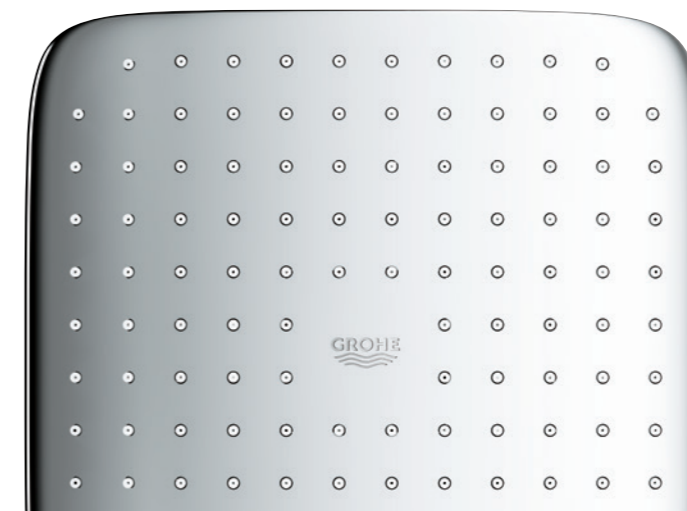

Or choose GROHE 310 SmartConnect head shower with two spray options and an innovative remote control to change or combine the sprays without having to reach up into the shower itself.

Why not update your showering with the comfort of the new Tempesta 250 head shower? A generous diameter of 250 mm means full-face showering enjoyment with the refreshing Rain Spray. And thanks to the water-saving GROHE EcoJoy function, you can experience the power of a downpour every day without hurting the planet.

All GROHE head showers feature GROHE DreamSpray technology for a luxurious full spray and unbeatable showering enjoyment, while SpeedClean shower nozzles prevent the build-up of limescale.

LEFT | 26 479 LS0 | Rainshower 310 SmartActive Cube head shower set

GROHE HEAD SHOWERS
SHAPES AND SIZES

Rainshower 360

Euphoria 260

Rainshower 310 Mono Cube

Rainshower 310 SmartActive

Rainshower 310 SmartActive Cube

Tempesta 250 Cube

Rainshower 310 Mono

GROHE RAINSHOWER 310 SMARTCONNECT

REACH HAPPINESS... WITH JUST A TOUCH

Comfort, control and showering pleasure are all within easy reach, thanks to the GROHE Rainshower 310 SmartConnect head shower. With a slim, minimalist profile and generous 310mm diameter this head shower is an ideal fit for modern bathrooms, with round and square models offering plenty of design options.