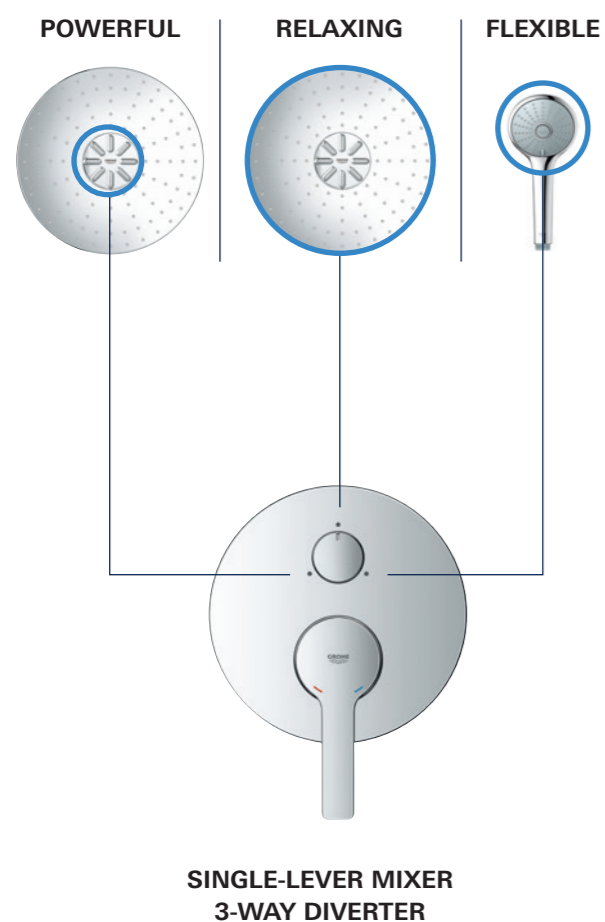

SHOWER PLEASURE TO THE POWER OF THREE

Control up to three showers with just one trim. Today's trend is for a multiple shower experience that offers more than simple bath/shower combinations. The downside is that for this to work, you need two rough-ins and two trims to control a hand shower and a two-spray head shower: up until now. With

just one rough-in and one trim, it is possible to enjoy two head shower sprays is enhanced by the Rainshower 360 and the Rainshower 310 head showers. Designed to be the perfect match, they deliver an unmissable shower sensation.