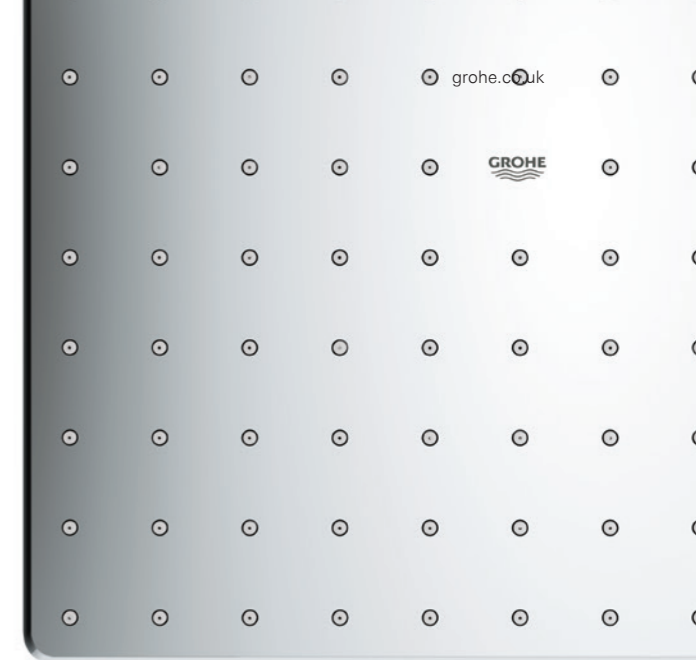

Rainshower 310 Mono Cube