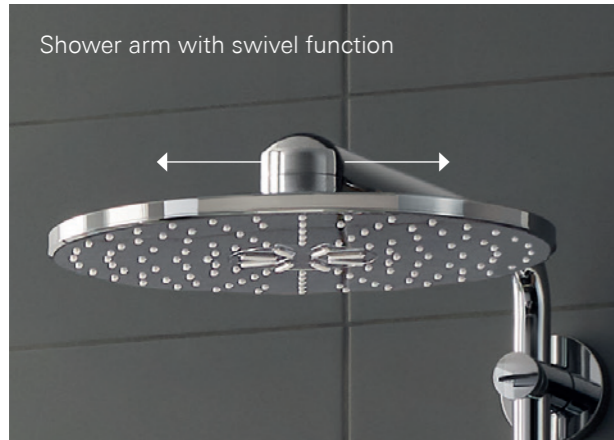

26 510 000 | Euphoria SmartControl 260 bath/shower system with thermostat and bath spout