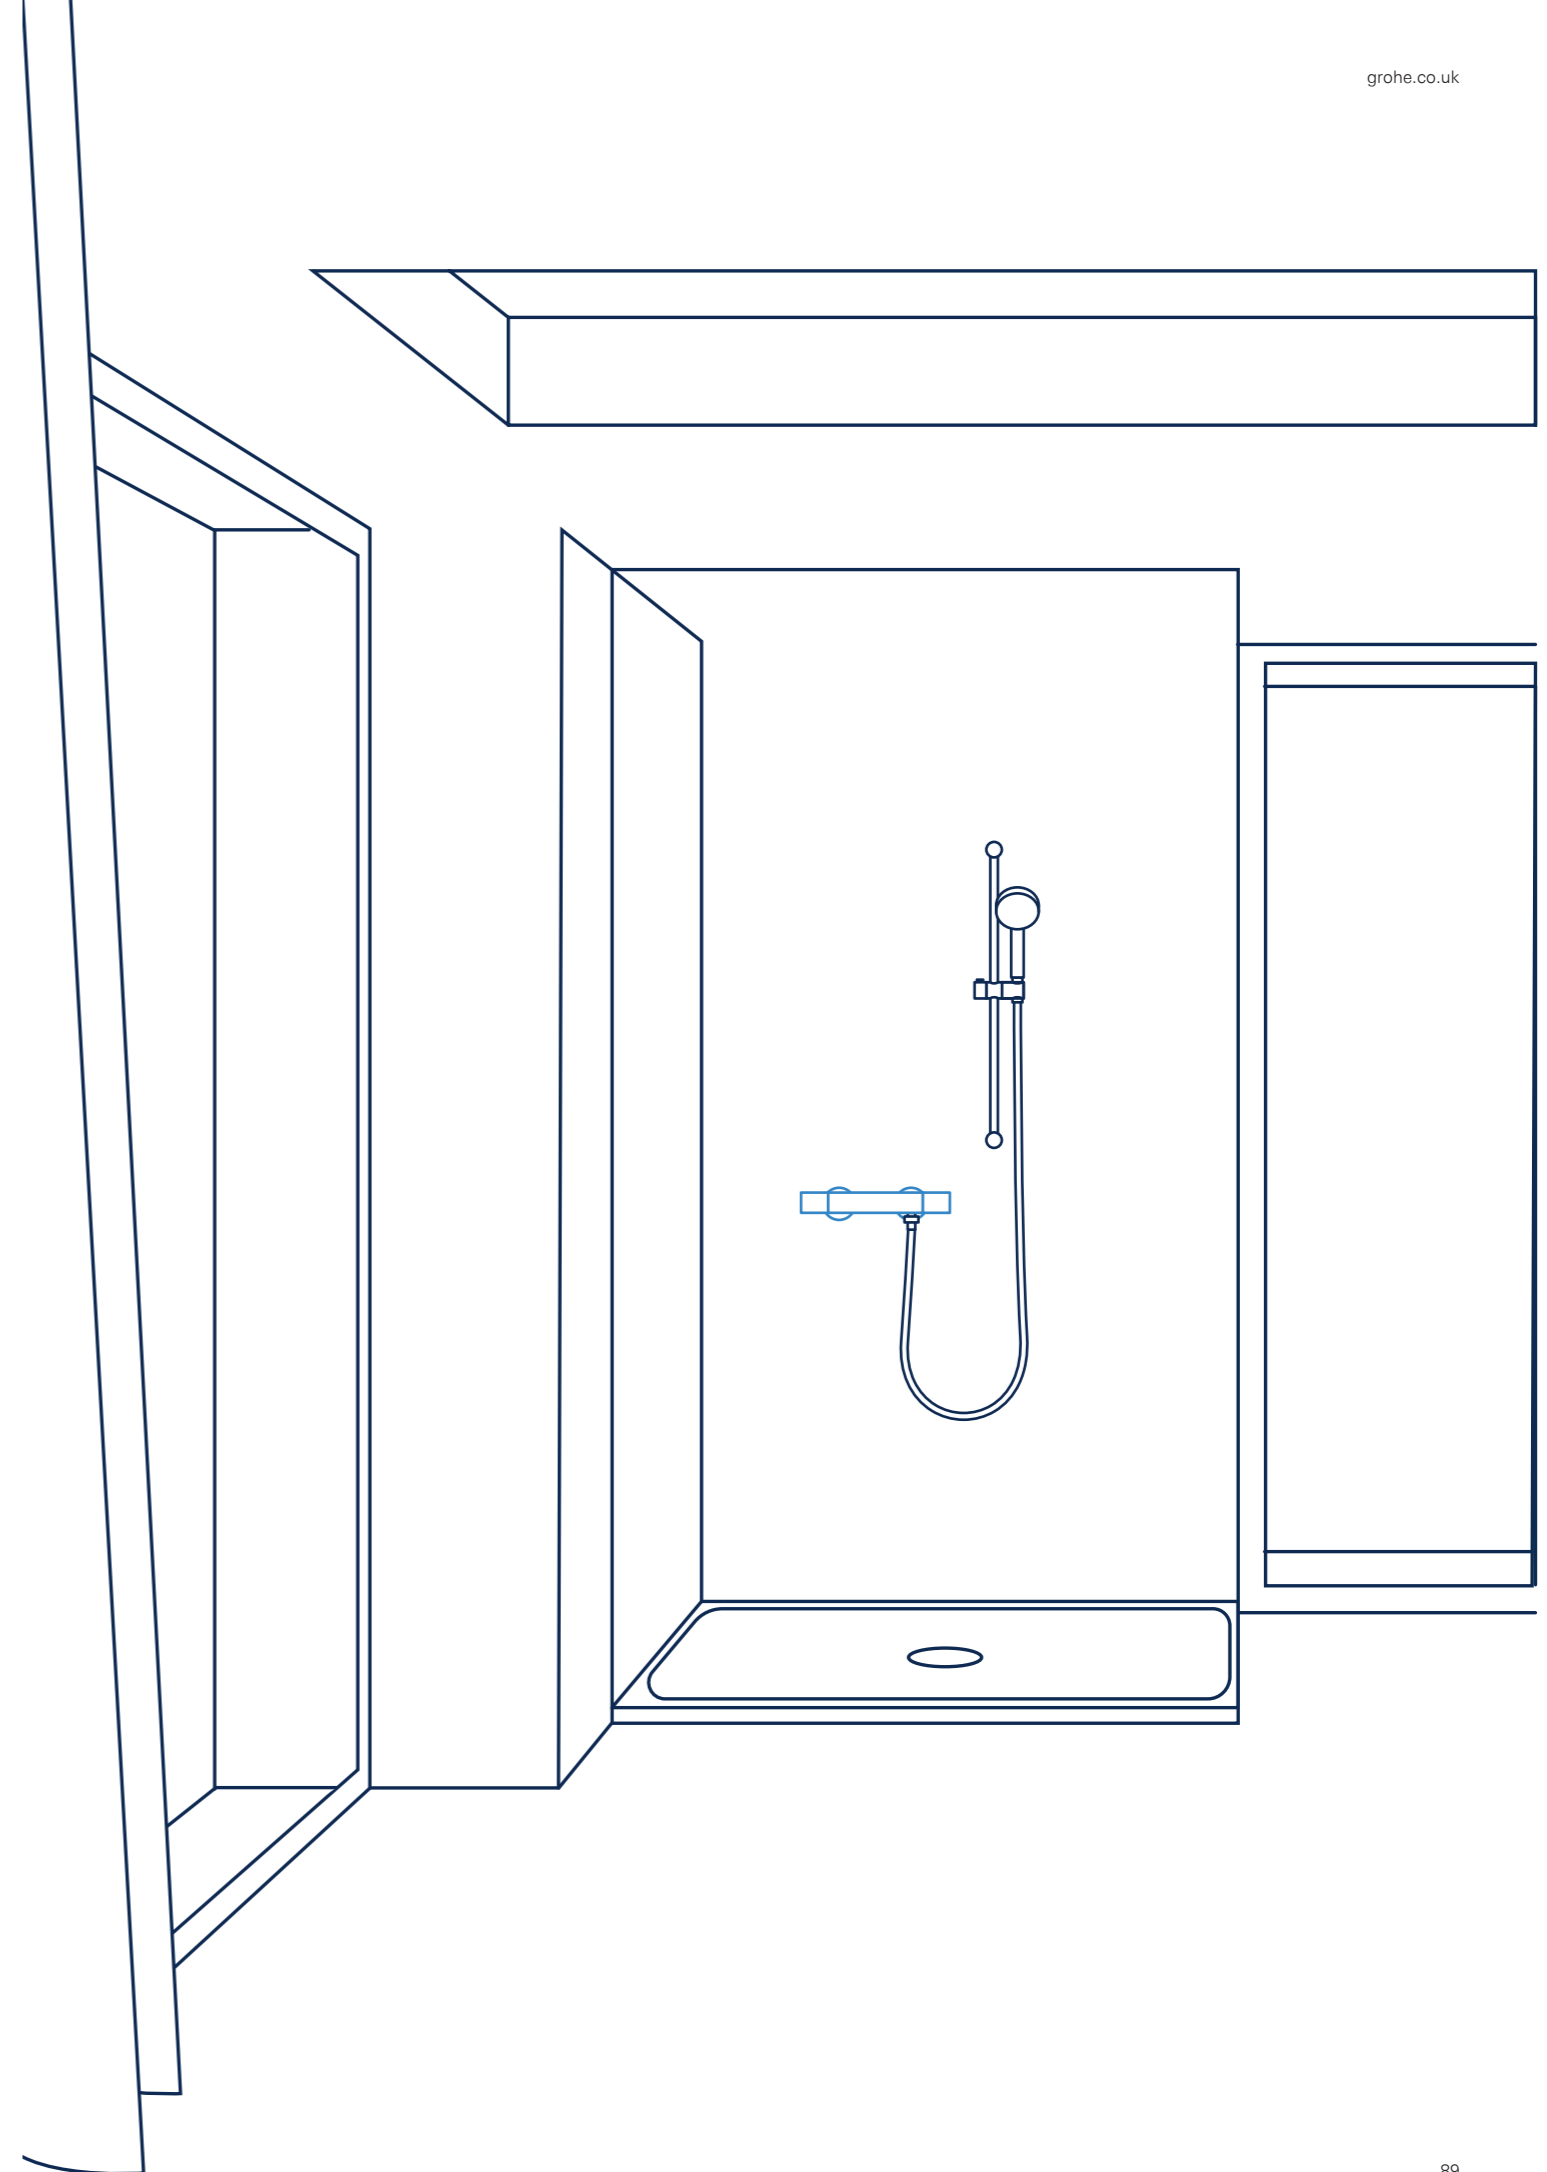

03

THERMOSTATS

PRECISE CONTROL FOR A RELEXADED SHOWER EXPERIENCE

As our benchmark when constructing GROHE thermostats we used the most sensitive thermometer around – your skin. The revolutionary thermostats in our Grohtherm range ensure that hot and cold water will touch your skin in exactly the proportions you desire.

GROHE TurboStat is a revolutionary technical feature – it provides the correct shower temperature in seconds and keeps it constant. The many elegant design features in these miniature technological marvels are wonderfully innovative.