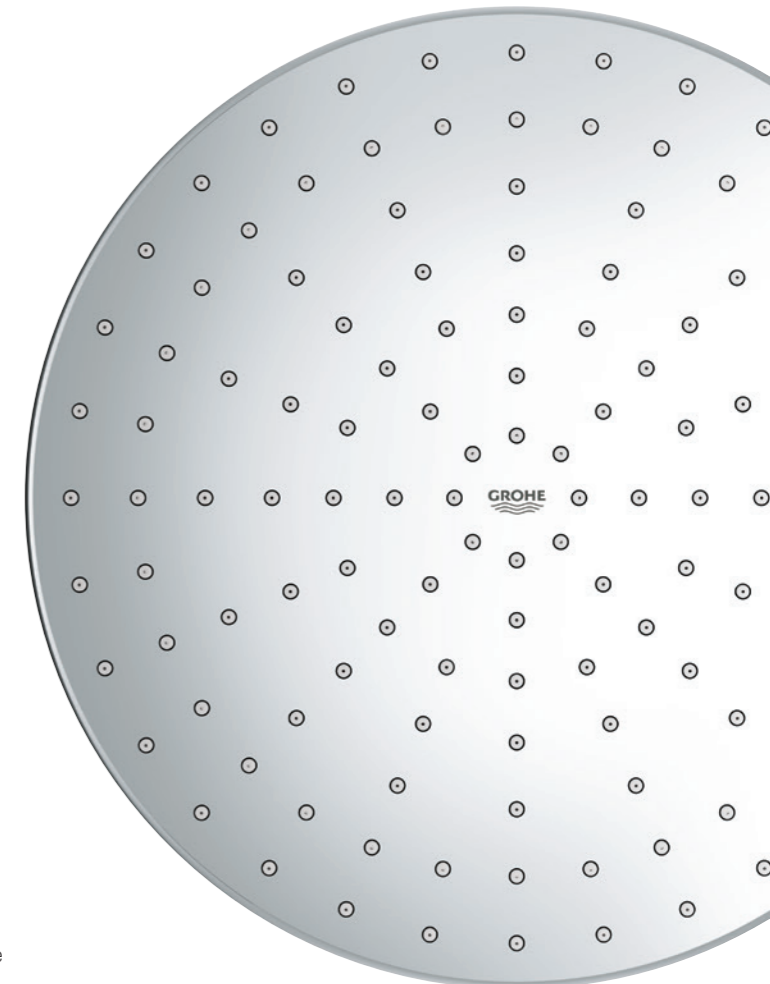

Or choose GROHE 310 SmartConnect head shower with two spray options and an innovative remote control to change or combine the sprays without having to reach up into the shower itself.

Why not update your showering with the comfort of the new Tempesta 250 head shower? A generous diameter of 250 mm means full-face showering enjoyment with the refreshing Rain Spray. And thanks to the water-saving GROHE EcoJoy function, you can experience the power of a downpour every day without hurting the planet.

GROHE HEAD SHOWERS
SHAPES AND SIZES

Rainshower 360

Euphoria 260

Rainshower 310 Mono Cube

Rainshower 310 SmartActive

Rainshower 310 SmartActive Cube

Tempesta 250 Cube

Rainshower 310 Mono

GROHE RAINSHOWER 310 SMARTCONNECT

REACH HAPPINESS... WITH JUST A TOUCH

Comfort, control and showering pleasure are all within easy reach, thanks to the GROHE Rainshower 310 SmartConnect head shower. With a slim, minimalist profile and generous 310mm diameter this head shower is an ideal fit for modern bathrooms, with round and square models offering plenty of design options.