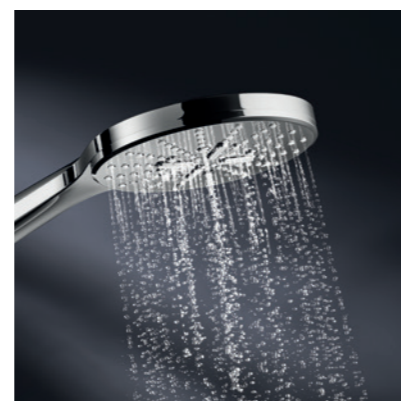

HAND SHOWERS

GROHE hand showers are the perfect balance of outstanding quality, cutting-edge technology and award-winning design. Not only do they deliver the perfect showering experience, their unique and inspiring designs are guaranteed to enhance your bathroom.

PAGE 174