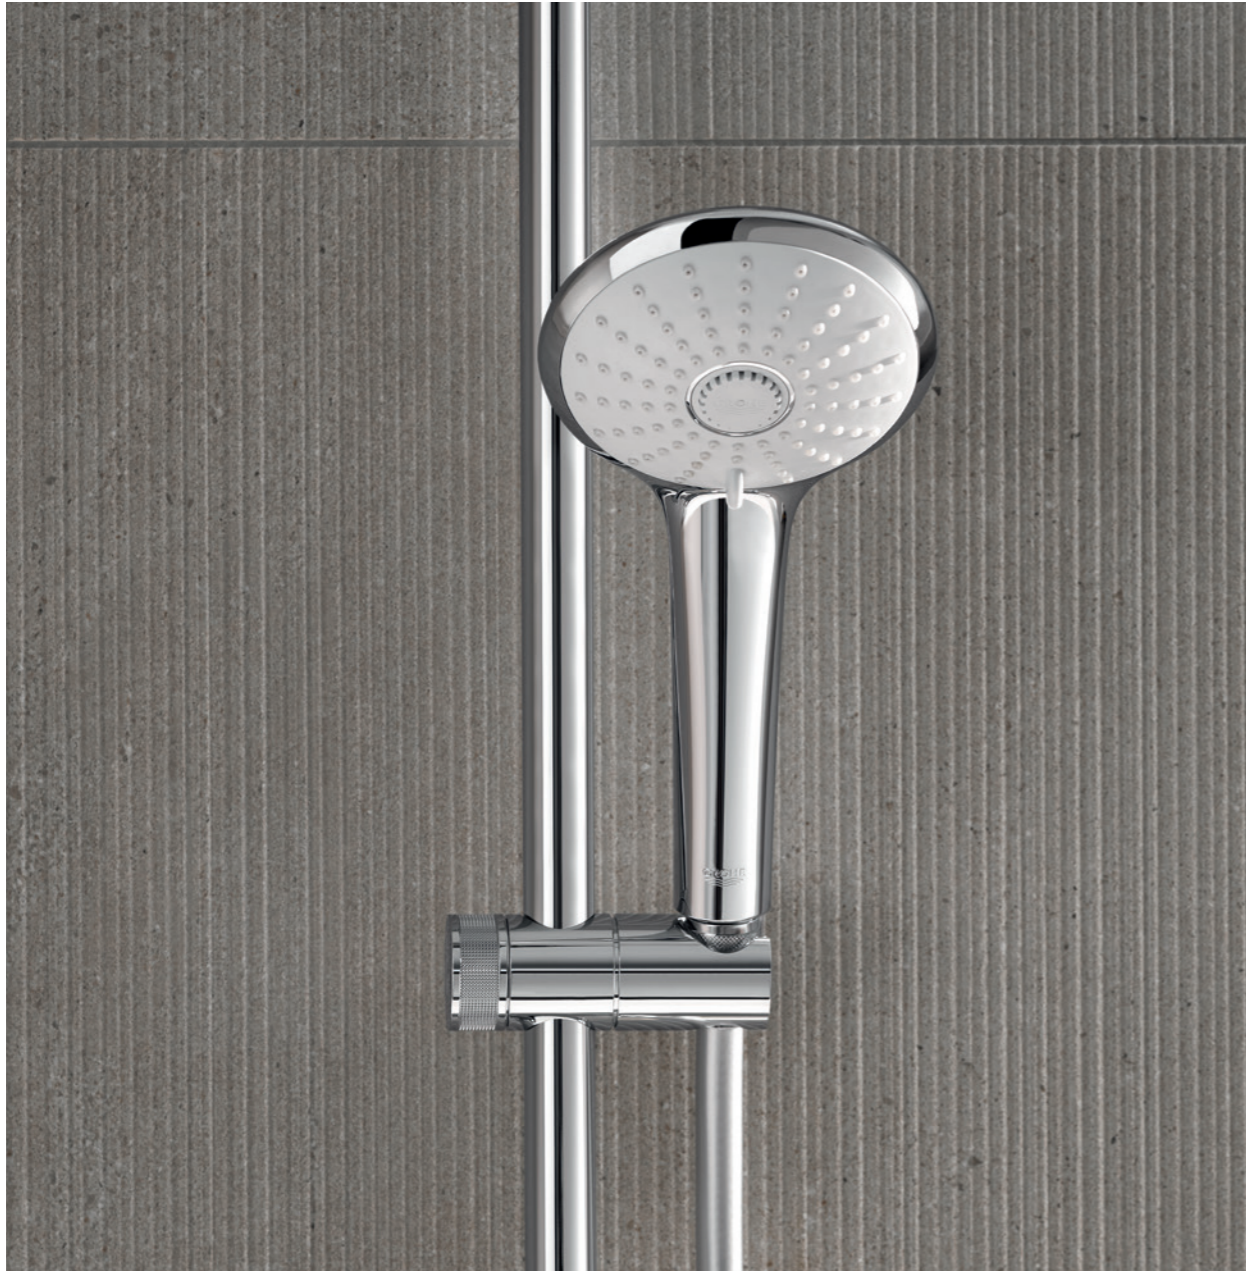

RIGHT | 27 267 001 | Euphoria 110 Mono shower rail set

27 221 001 | Euphoria 110 Massage hand shower