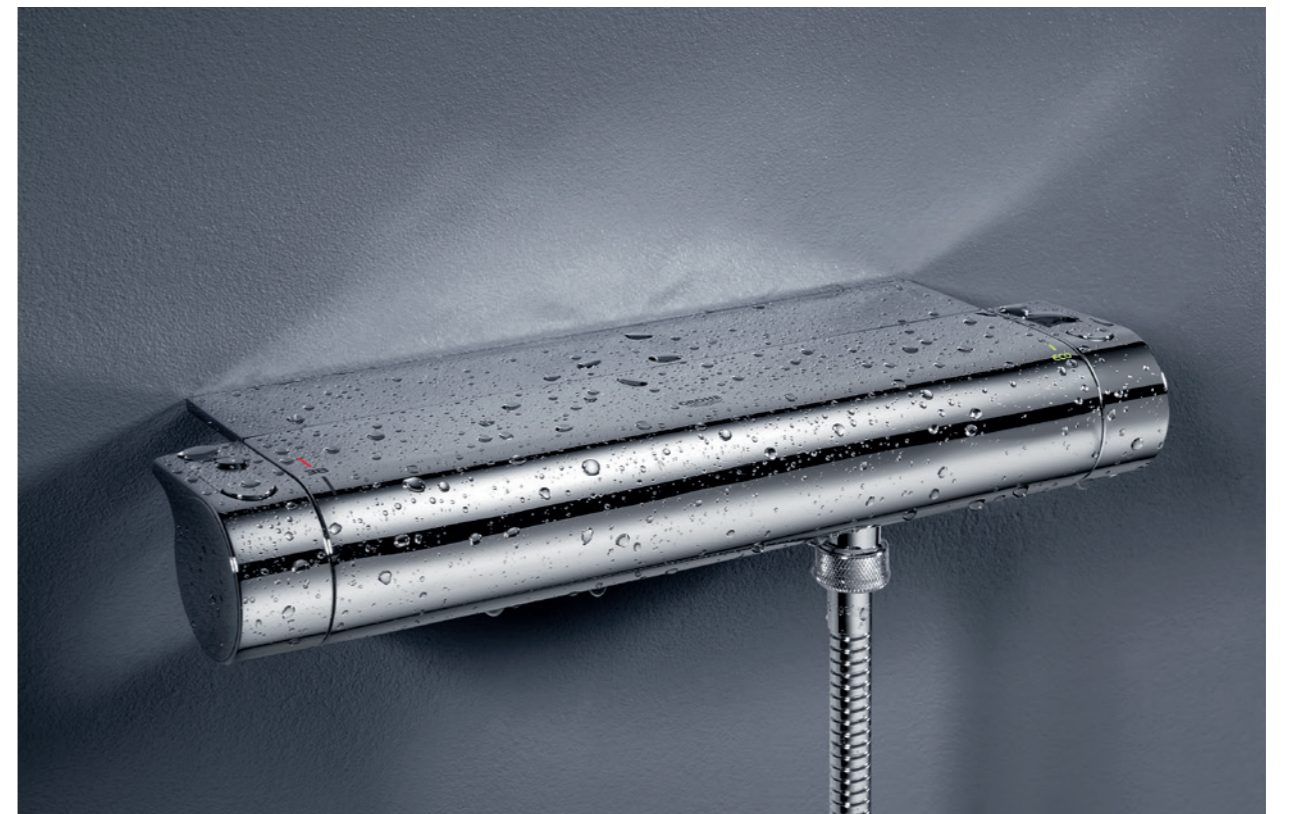

34 469 001 | Thermostatic shower mixer with GROHE EasyReach metal shower tray

LEFT | 34 174 001 | Thermostatic bath/shower mixer with XL WaterFall