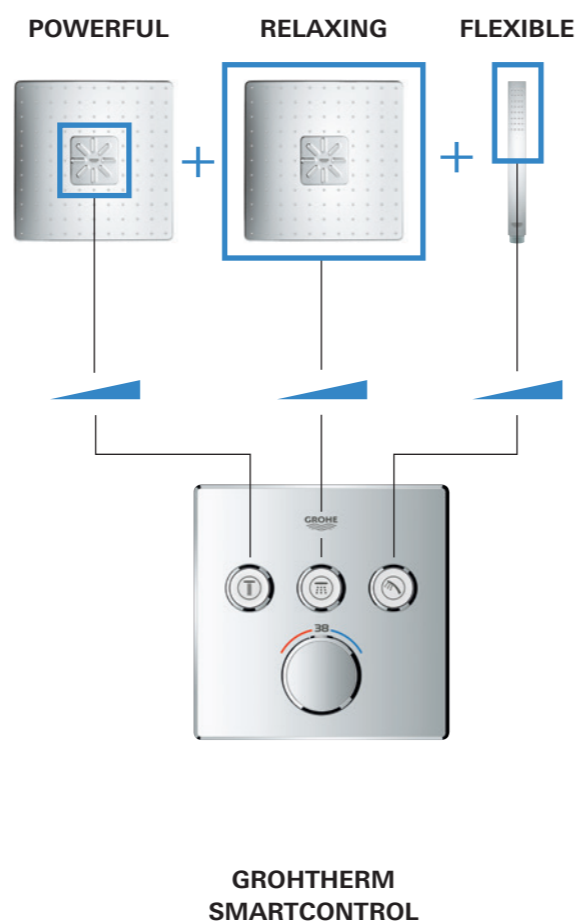

SHOWER PLEASURE TO THE POWER OF THREE

Control up to three showers with just one trim. Today's trend is for a multiple shower experience that offers more than simple bath/shower combinations. The downside is that for this to work, you need two rough-ins and two trims to control a hand shower and a two-spray head shower: up until now. With

just one rough-in and one trim, it is possible to enjoy two head shower sprays is enhanced by the Rainshower 360 and the Rainshower 310 head showers. Designed to be the perfect match, they deliver an unmissable shower sensation.