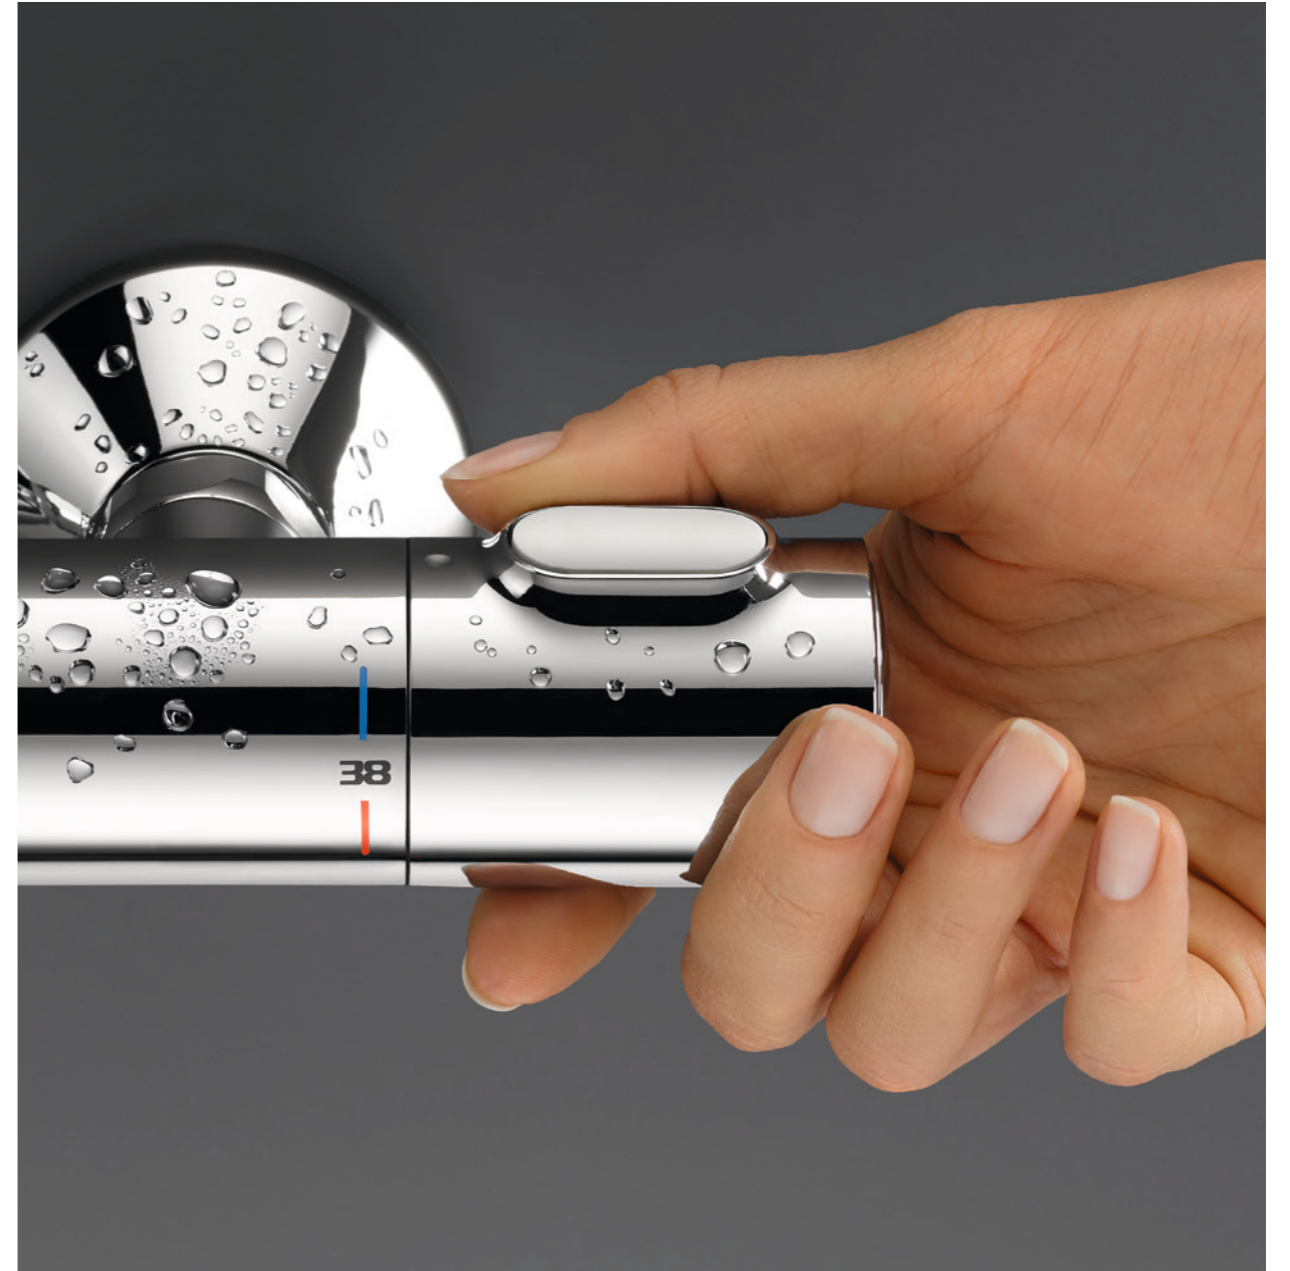

34 793 000 | Thermostatic shower mixer with GROHE 38° SafeStop button