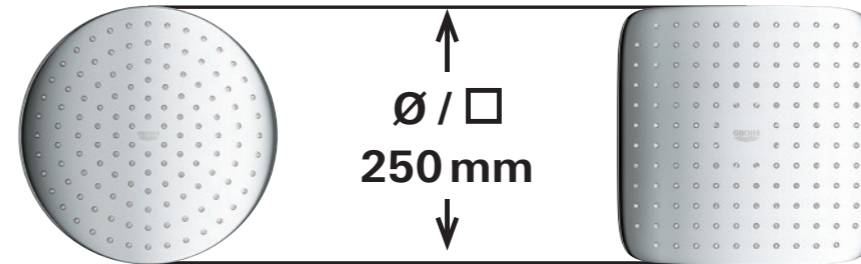

JOYFUL, SUSTAINABLE SHOWERING.

Step into a new world of showering comfort with GROHE Tempesta 250 head showers. Relax under the full face GROHE Rain Spray safe in the knowledge that your luxurious shower is also eco-friendly, thanks to the water-saving EcoJoy function.

GROHE EcoJoy limits the flow of water to a sustainable 9.5 l/min. without compromising performance, so you can luxuriate under the shower's generous spray confident you are also doing your bit for the planet.

With a new slim profile and round and cube shapes available, Tempesta 250 fits with any existing shower for instant showering joy.