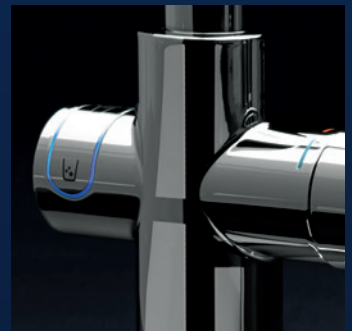

SUSTAINABILITY

***Double award winner**
of the German Sustainability
Award 2021*

GROHE Limited
World Business Centre 2
Newall Road
London Heathrow Airport
Hounslow
Middlesex
TW6 2SF
Tel: 0208 283 2840
Fax: 0871 200 3415
email: info-uk@grohe.com

© 11/2022 – Copyright by GROHE

PART OF **LIXIL**