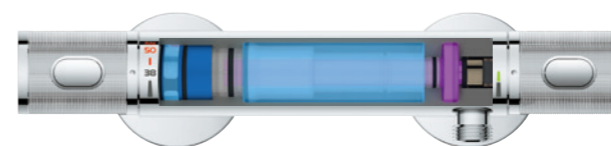

100% GROHE CoolTouch

LEFT | 34 776 000 | Thermostatic shower mixer