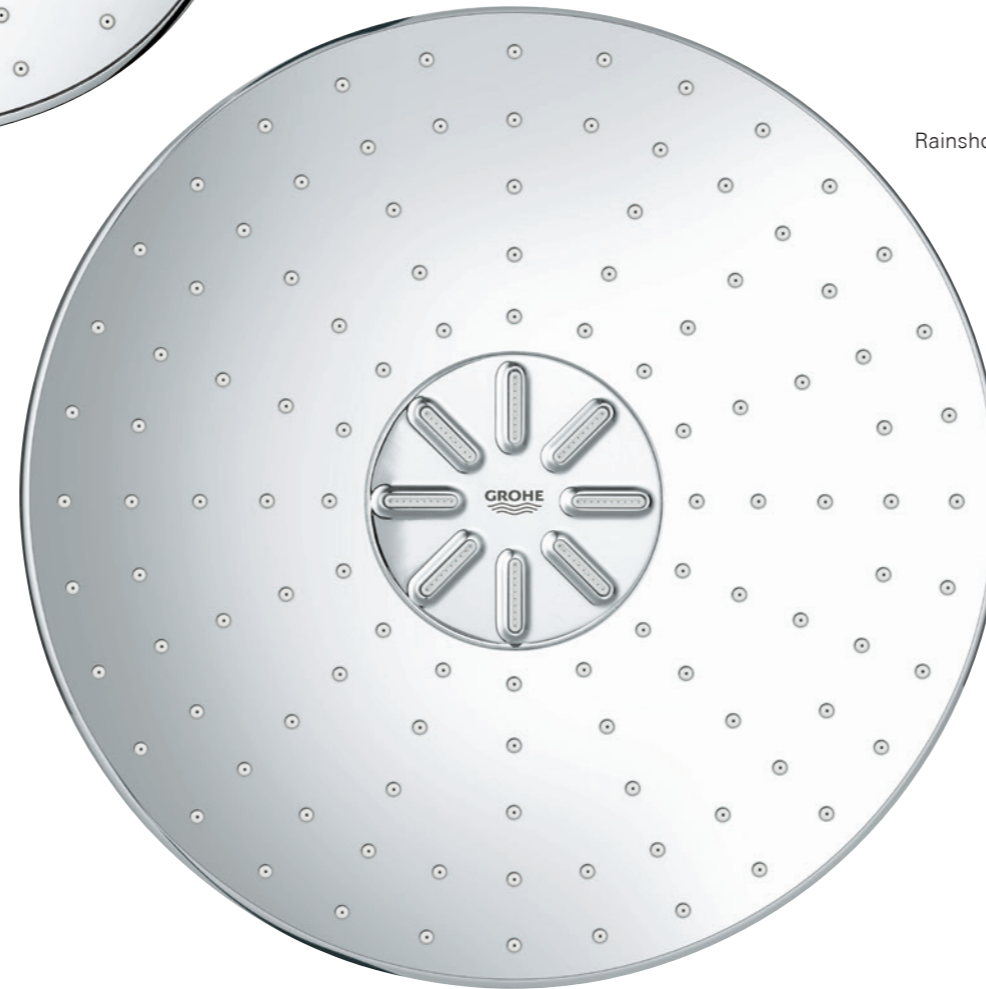

Or choose GROHE 310 SmartConnect head shower with two spray options and an innovative remote control to change or combine the sprays without having to reach up into the shower itself.

Why not update your showering with the comfort of the new Tempesta 250 head shower? A generous diameter of 250 mm means full-face showering enjoyment with the refreshing Rain Spray. And thanks to the water-saving GROHE EcoJoy function, you can experience the power of a downpour every day without hurting the planet.

All GROHE head showers feature GROHE DreamSpray technology for a luxurious full spray and unbeatable showering enjoyment, while SpeedClean shower nozzles prevent the build-up of limescale.

LEFT | 26 479 LS0 | Rainshower 310 SmartActive Cube head shower set

GROHE HEAD SHOWERS
SHAPES AND SIZES

Rainshower 360

Euphoria 260

Rainshower 310 Mono Cube

Rainshower 310 SmartActive

Rainshower 310 SmartActive Cube

Tempesta 250 Cube

Rainshower 310 Mono

GROHE RAINSHOWER 310 SMARTCONNECT

REACH HAPPINESS... WITH JUST A TOUCH

Comfort, control and showering pleasure are all within easy reach, thanks to the GROHE Rainshower 310 SmartConnect head shower. With a slim, minimalist profile and generous 310mm diameter this head shower is an ideal fit for modern bathrooms, with round and square models offering plenty of design options.