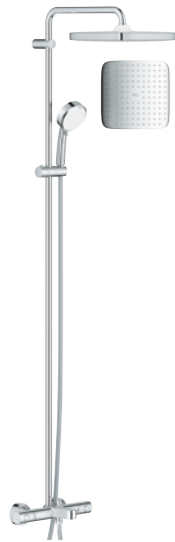

GROHE TEMPESTA COSMOPOLITAN

PRODUCT MATERIAL NO. COLOUR FEATURES

new

Tempesta Cosmopolitan 250 Cube Shower system with thermostatic bath/shower mixer
with Tempesta Cosmopolitan 100 hand shower, 2 spray patterns
390 mm shower arm

26 691 000

Chrome