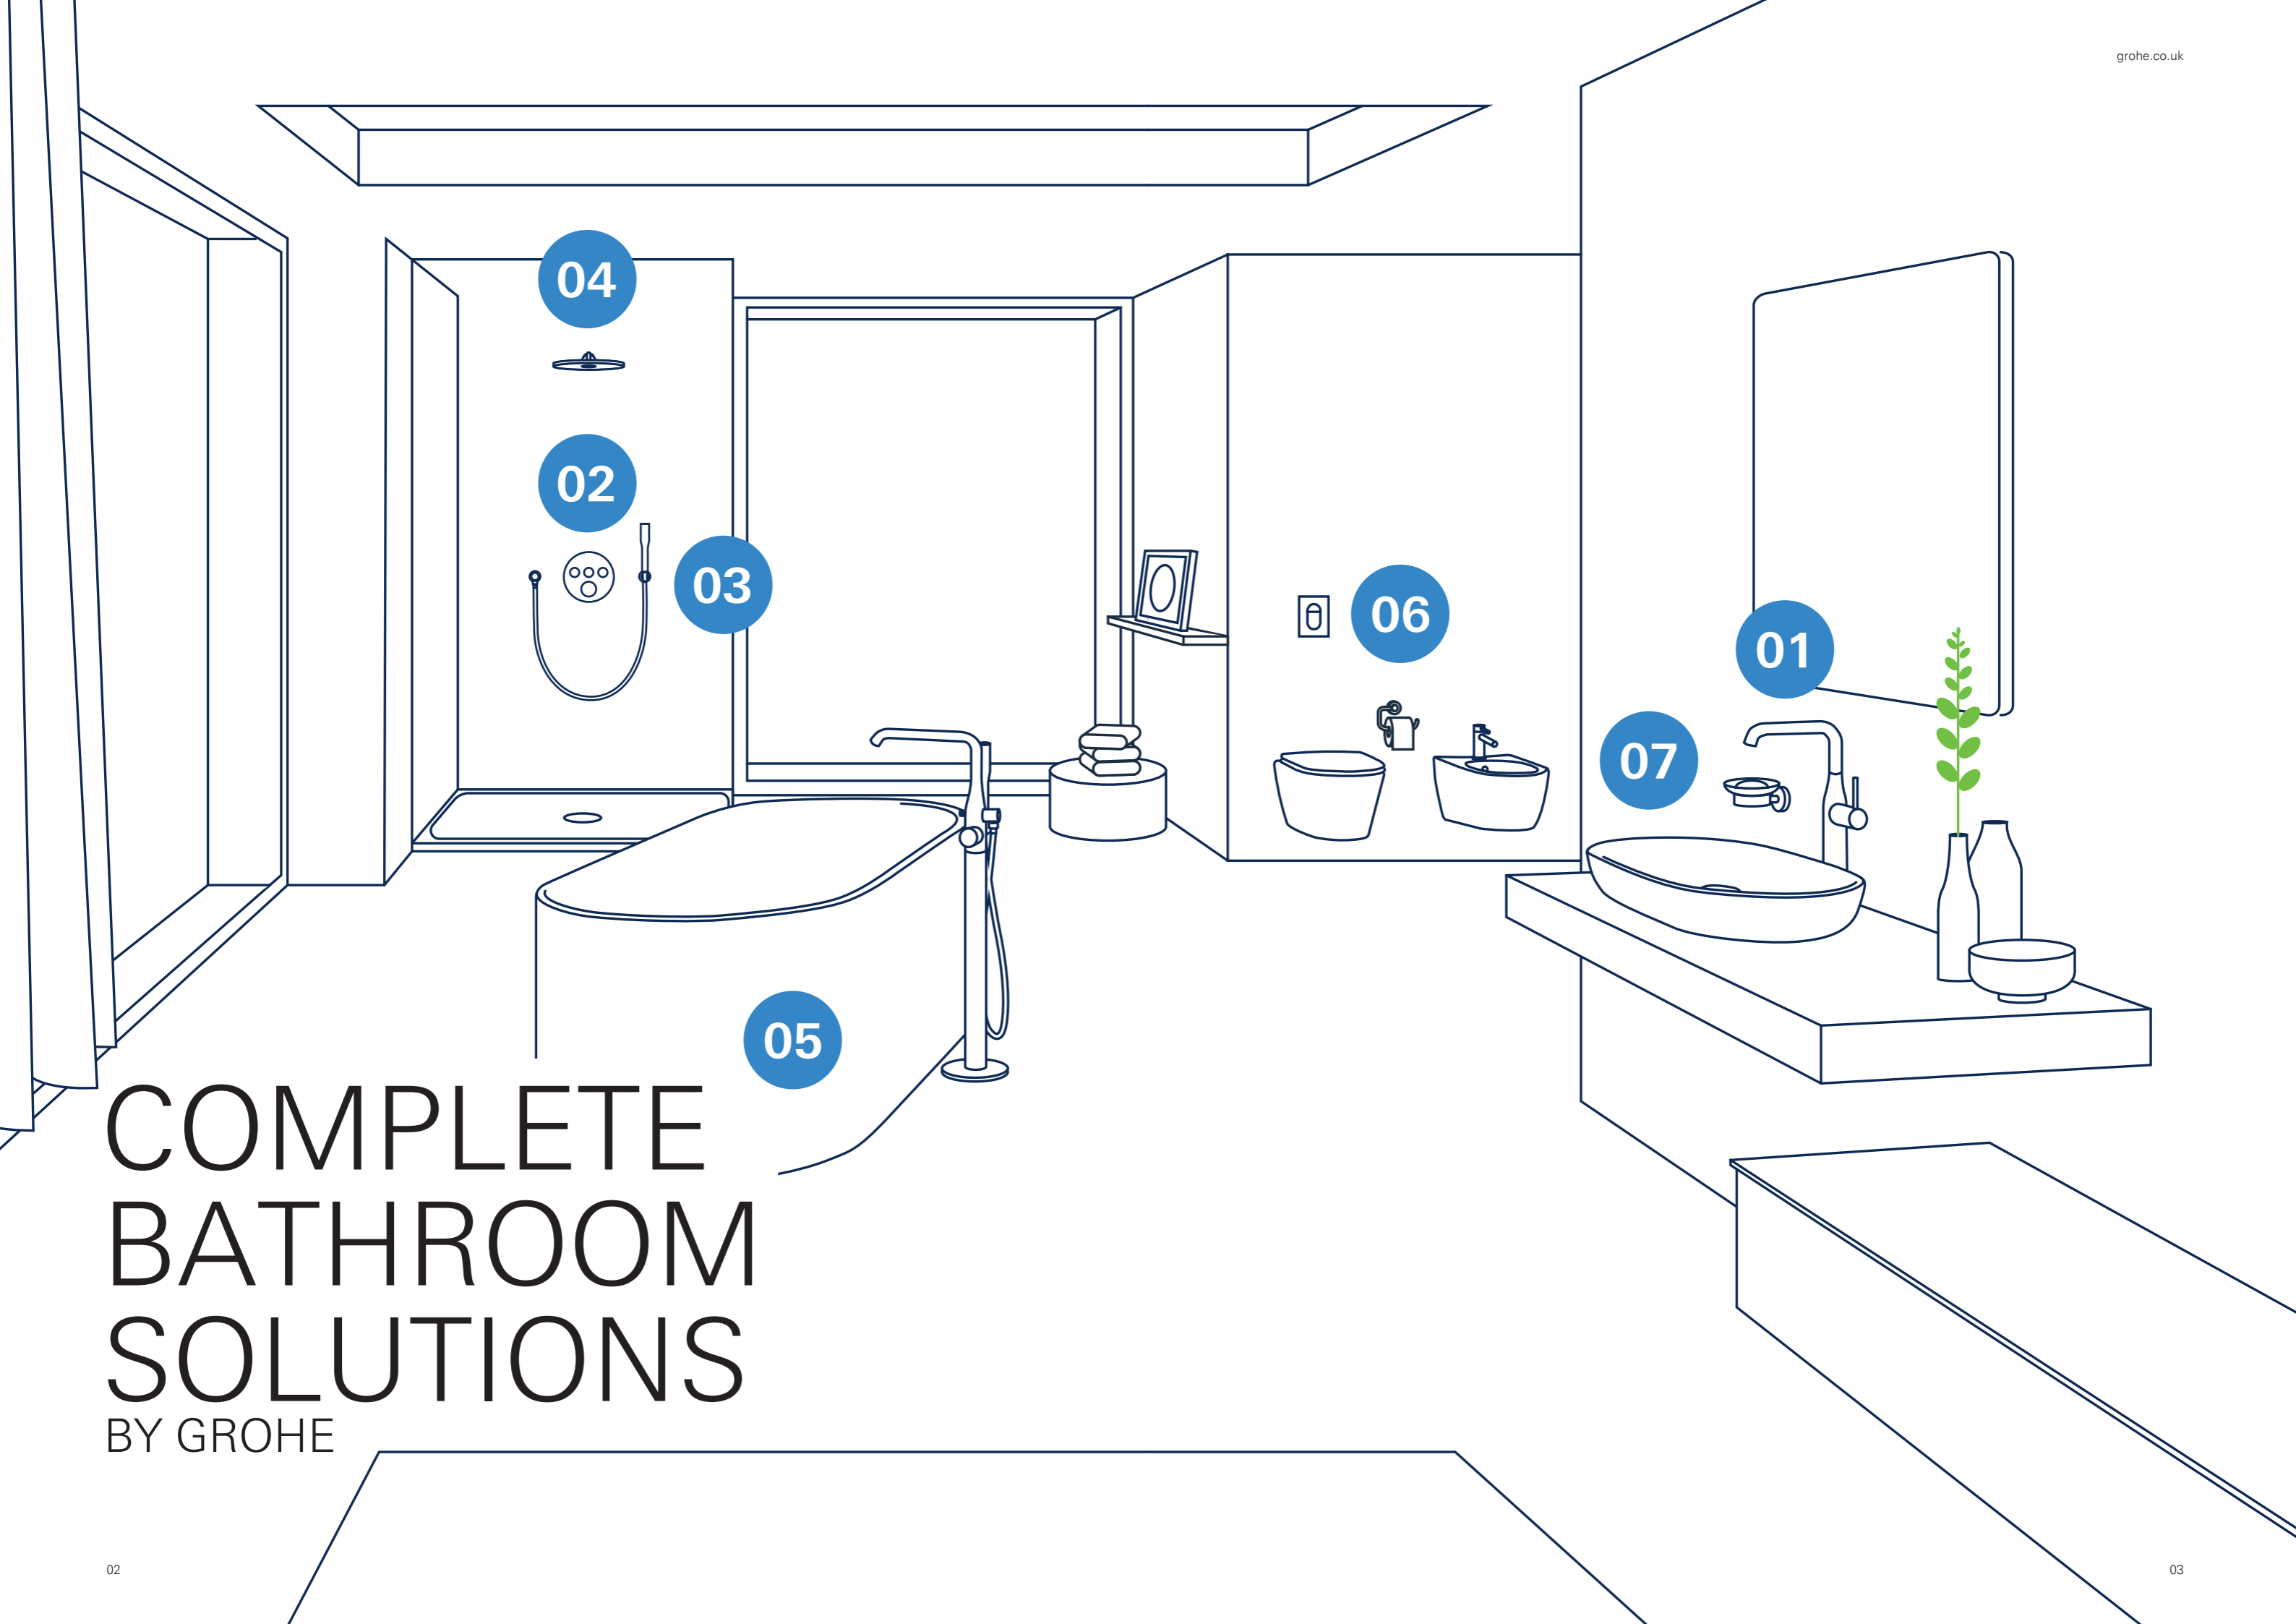

01 GROHE TAPS	04
02 GROHE CONCEALED MIXERS	72
03 GROHE THERMOSTATS	88
04 GROHE SHOWERS & SHOWER SYSTEMS	132
05 GROHE CERAMICS	200
06 GROHE FLUSH PLATES	238
07 GROHE ACCESSORIES	246
GROHE PRODUCT OVERVIEW	268

Designs that matches your style. From taps and shower systems to shower toilets and ceramics – enjoy your perfect GROHE bath experience.

COMPLETE BATHROOM SOLUTIONS

BY GROHE