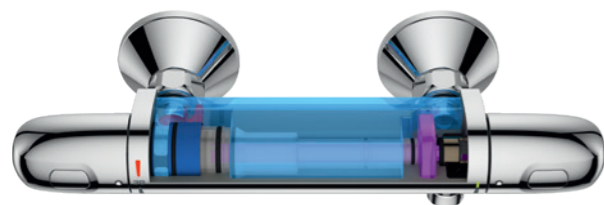

34 469 001 | Thermostatic shower mixer with GROHE EasyReach metal shower tray

LEFT | 34 174 001 | Thermostatic bath/shower mixer with XL WaterFall

GROHE GROHTHERM 1000

GROHE COOLTOUCH, ULTIMATE COMFORT.

Enjoy taking a refreshing shower more than ever before. The Grohtherm 1000 with contemporary design offers the GROHE CoolTouch compact body, ergonomically shaped metal handles, GROHE TurboStat technology and water-saving eco functions.