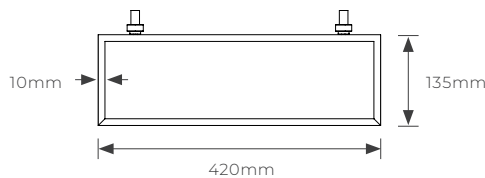

42cm BASIN TOWEL HANGER / FURNITURE LEG

NOTE:

- For use with 80cm Memento Basin
- For use with 80cm base units