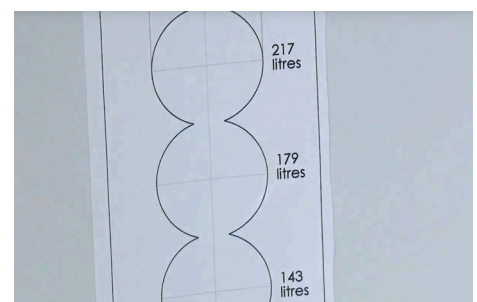

Series 1 single-ended baths can be drilled to give flexible overflow positions.