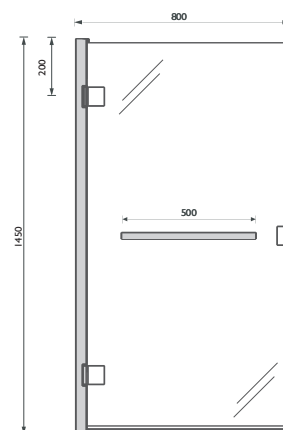

- Notes:
- Wall adjustment 15mm
 - Chrome wall channel and towel bar
 - Easi-Clean Glass Coating

VEGM-70-1110
£449.00

MINIMAL TWO-PART BATH SCREEN – WITH TOWEL BAR
8mm Toughened Safety Glass

Two-Part Bath Screen
Dimensions W/H/D (mm)
· 940 x 1450 x 8mm