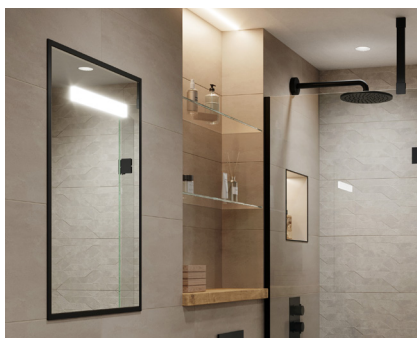

Recessed Cabinet with Matt Black Surround

FNRC-03-2003
£659.00