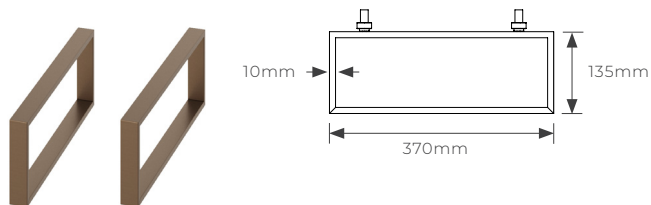

50cm CONCEPT CLOUD BASE UNIT - LEG PACK ONLY

NOTE:

- For use with 50cm base units

Colour Options and Price (Pair)

Polished Stainless Steel	Brushed Bronze	Matt Black	Brushed Stainless Steel	Matt Anthracite
FNAC-62-0237 £198.00	FNAC-62-2837 £258.00	FNAC-62-2037 £218.00	FNAC-62-0737 £258.00	FNAC-62-8637 £258.00