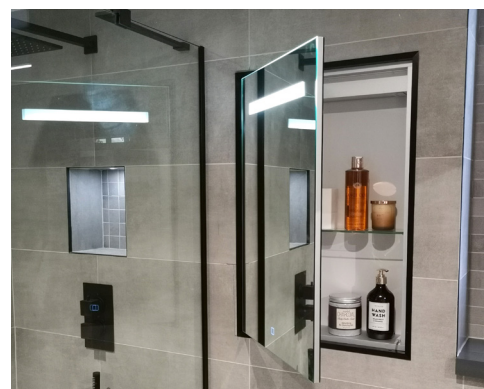

FNMR-04-1206
£449.00

640 x 800mm D-STYLE MIRROR

(portrait or landscape)

FNMR-02-0806
£319.00

Aluminium Trio Recessed Mirror Cabinet

A contemporary mirrored cupboard and shelving combination designed to be installed in a pre-wall to utilise all available space. Integrated lighting and a shaver socket, makes it the ultimate solution for any modern bathroom.