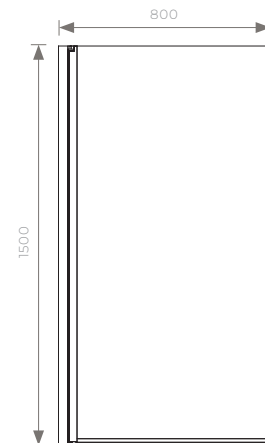

VESSINI SINGLE BATH SCREEN
8mm Toughened Safety Glass

Easi-Clean
glass coating technology

Chrome Vessini Single Bath Screen

VEGE-152-1105
£219.00

Key features:

- Wall channel colour option

Dimensions W/H/D (mm)

- 800 x 1500 x 8mm

Notes:

- Wall adjustment 15mm
- Easi-Clean Glass Coating

Matt Black Vessini Single Bath Screen

VEGE-155-1105
£249.00

Brushed Nickel Vessini Single Bath Screen

VEGE-157-1105
£249.00