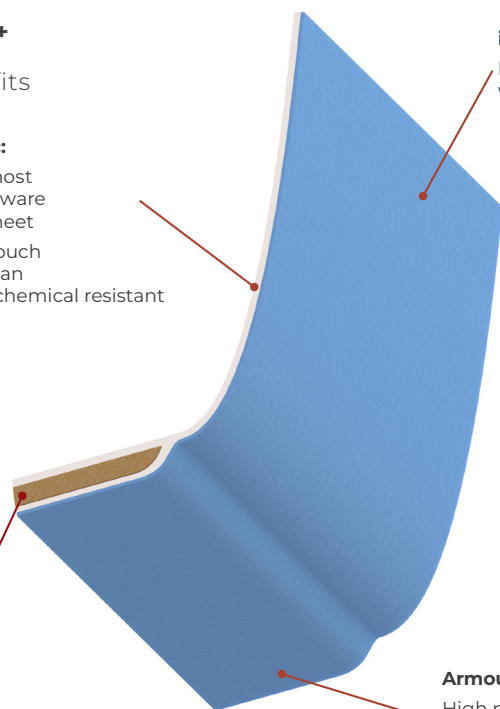

increased insulation

keeps your bath water warmer for longer

totally encapsulated baseboard

Armour +

High performance reinforcement for super strength acrylic baths