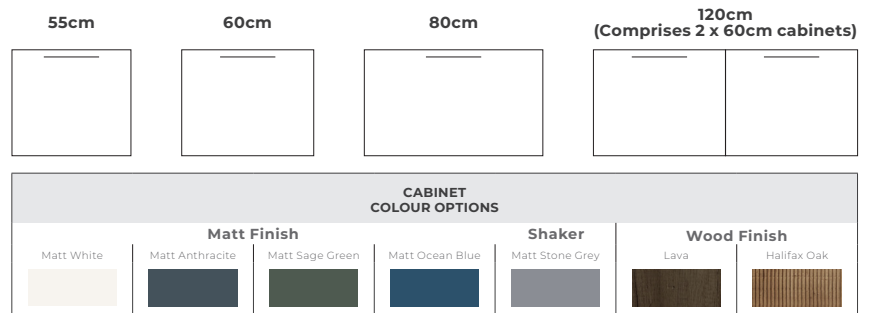

Line LED Mirror

FNMR-105-0805

Concept Sit-On

Create your ultimate look with design freedom in 5 easy steps

STEP 1

Choose Your Cabinet Size and Colour

Our furniture cabinets come in 4 size options, 55cm, 60cm, 80cm or 120cm (2 x 60cm cabinets) and 7 colour finishes for you to pick from.