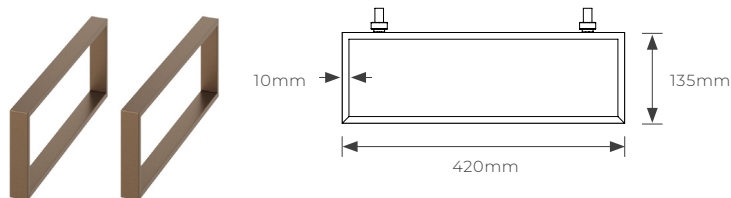

80cm CONCEPT CLOUD BASE UNIT - LEG PACK ONLY

NOTE:

- For use with 80cm base units

Colour Options and Price (Pair)

Polished Stainless Steel	Brushed Bronze	Matt Black	Brushed Stainless Steel	Matt Anthracite
FNAC-62-0242 £238.00	FNAC-62-2842 £298.00	FNAC-62-2042 £258.00	FNAC-62-0742 £298.00	FNAC-62-8642 £298.00