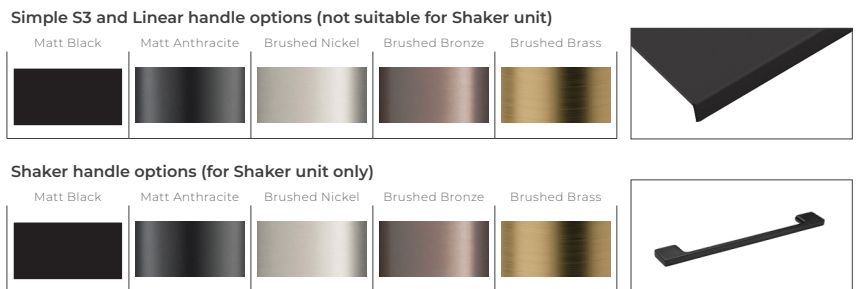

STEP 3

Choose Your Sit-On Basin

Select from our range of 4 basin styles, including round, oval or rectangular styles.

STEP 4

Choose Your Coloured Handle

All units come with a chrome handle as standard.

STEP 5

Choose Your Accessories

Shop from our 'Colour Your Bathrooms' Taps and Brassware brochure to complete your look.

STEP 1 Choose Your Cabinet Size and Colour

Choose from 55cm, 60cm, 80cm or 120cm cabinets.
Then choose from 7 colour options below: