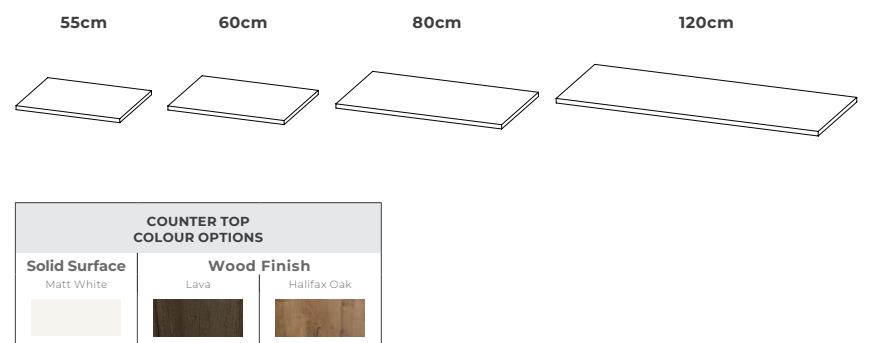

STEP 2

Choose Your Cabinet Countertop

Select the suitable size countertop for your cabinet, either; 55cm, 60cm, 80cm or 120cm. Then select from 3 colour finishes, White solid surface, Lava or Halifax Oak wood finishes.