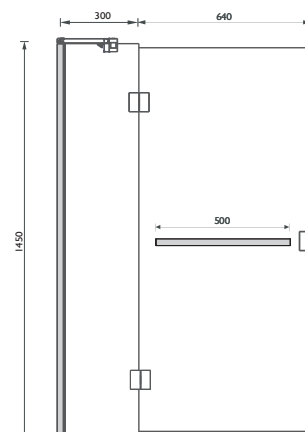

MINIMAL ONE-PART BATH SCREEN – WITH TOWEL BAR
8mm Toughened Safety Glass

One-Part Bath Screen
Dimensions W/H/D (mm)
· 800 x 1450 x 8mm

1. Notes:
2. Wall adjustment 15mm
   - Chrome wall channel and towel bar
   - Easi-Clean Glass Coating

VEGM-70-1110
£449.00

MINIMAL TWO-PART BATH SCREEN – WITH TOWEL BAR
8mm Toughened Safety Glass

Two-Part Bath Screen
Dimensions W/H/D (mm)
· 940 x 1450 x 8mm

1. Notes:
2. Wall adjustment 15mm
   - Chrome wall channel and towel bar
   - Easi-Clean Glass Coating

VEGM-70-1120
£599.00