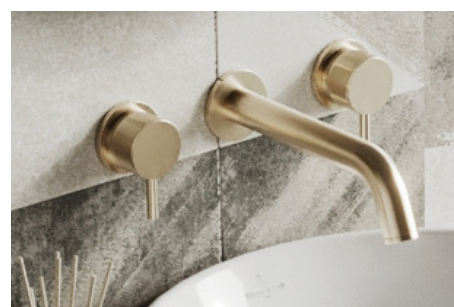

STEP 4 Choose Your Coloured Handle

All units come with a chrome handle as standard.

Simple S3 and Linear handle options (not suitable for Shaker unit)

Matt Black	Matt Anthracite	Brushed Nickel	Brushed Bronze	Brushed Brass
FNHD-60-2005 £49.00	FNHD-60-8605 £49.00	FNHD-72-0702 £49.00	FNHD-60-2805 £49.00	FNHD-60-8205 £49.00

Shaker handle options (for Shaker unit only)

Matt Black	Matt Anthracite	Brushed Nickel	Brushed Bronze	Brushed Brass
FNHD-70-2001 £49.00	FNHD-70-8601 £49.00	FNHD-70-0701 £49.00	FNHD-70-2801 £49.00	FNHD-70-8201 £49.00

STEP 5 Choose Your Accessories

We have a comprehensive range of taps, wastes, bottle traps, cabinets, mirrors and more