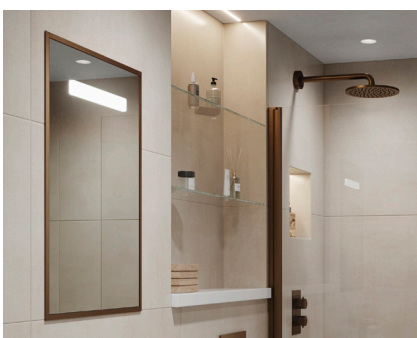

Recessed Cabinet with Brushed Bronze Surround

FNRC-03-2803
£659.00