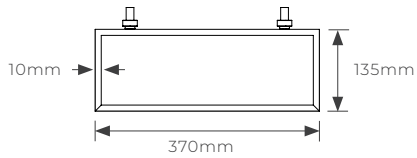

37cm BASIN TOWEL HANGER / FURNITURE LEG