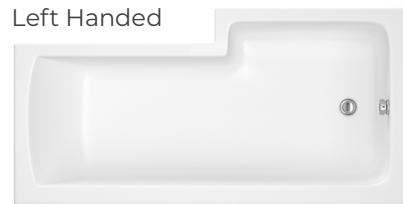

Vessini L Shaped Shower Bath LH
1700 x 850 x 700mm

VEBA-25-177L
£399.00

Left Handed

VESSINI L SHAPED SHOWER BATH PANELS

Tileable Bath Panel
(Universal left & right)

EMBP-30-177F
£149.00

Tileable End Bath Panel
(Universal left & right)