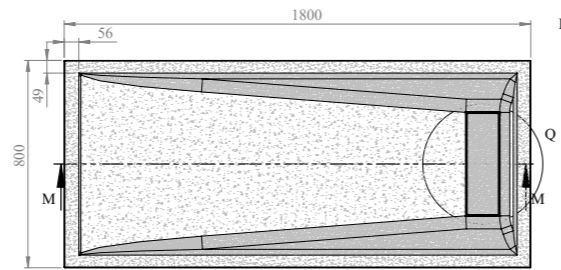

## Waste included with Tray

800 x 800 White - IGS80W

1800 x 800 Black - IGS188B

1800 x 800 Grey - IGS188G