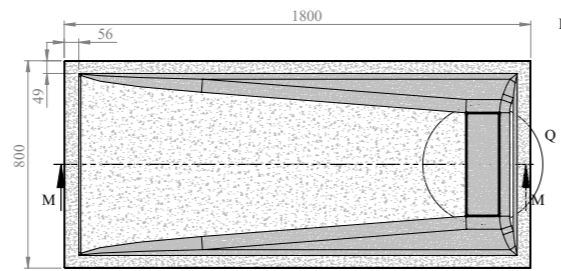

1800 x 800 Grey - IGS188G