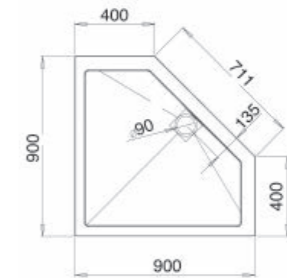

Colour for Trays Finish