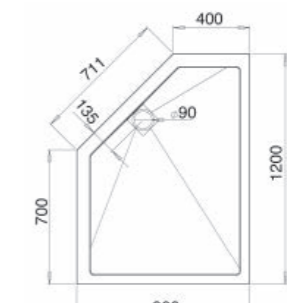

Colour for Trays Finish