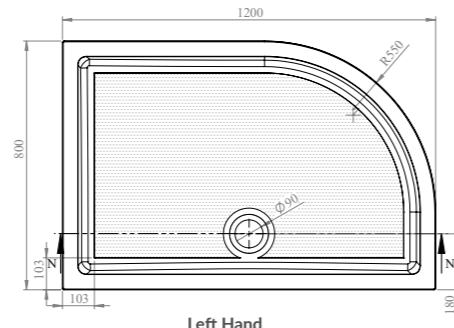

Anti-Slip Quadrant Tray

Features & Benefits

- Anti-slip surface to DIN Class C
- Solid surface with Gel Coat Finish
- Fully recyclable
- Self levelling kit included
- Tray and feet options
- Riser kit can be bought separately
- Chrome 90mm Fast Flow waste included (Colour Options Available)

Technical Information

Height: 40mm
Size(mm):

800 x 800	900 x 900	
1000 x 800	1200 x 800	1200 x 900

Chrome Waste included with Tray

Tray Waste & Cover Cap

Technical Information

Diameter: 90mm

Colour options for Waste Cover Cap

Riser Kits

Available use for Anti-Slip and Anti-Slip Quadrant Trays

Colour for Trays Finish

Innov8 Walk-in Shower Tray

Size: 1700 x 700mm
Height: 50mm

Chrome Waste included with Tray

Colour for Trays Finish

Neo Angle Tray

Size: 900 x 900, 1200 x 900mm
Height: 40mm

Chrome Waste included with Tray

Colour for Trays Finish