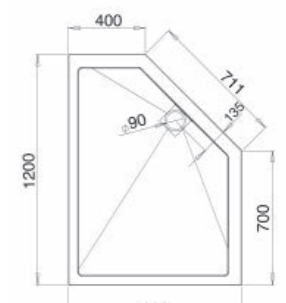

Colour for Trays Finish