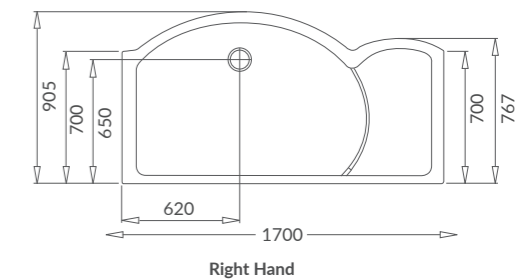

#### Technical Information

**Glass Thickness:** 8mm

**Glass Type:** Clear

**Total Height:** 1950mm

**Width:** 1202mm,

**Side Panel Size:** 700mm

**Handing:** Reversible

#### Features & Benefits

- Ultra low profile
- 50mm nominal height
- Roman Stone Solid Surface Technology
- Includes chrome grid waste and fast flow trap
- Suitable for use with power shower systems rated up to 25 litres per minute

#### Tray Information

**Width:** 1700mm

**Depth:** 700mm

**Height:** 50mm

**Handing:** Left or Right handing must be specified when ordering