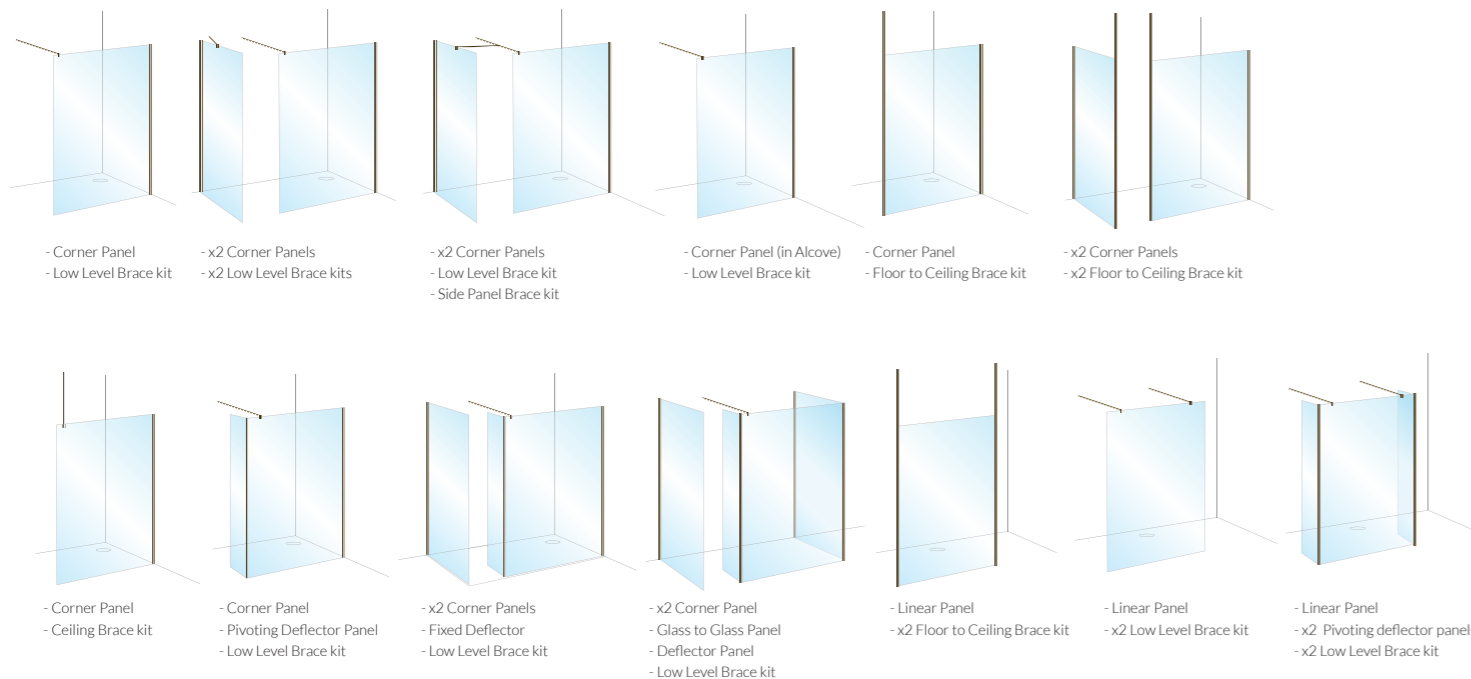

**Linear Panels Size:** 955, 1055, 1155, 1355mm

**Glass to Glass Panels Size:** 567, 667, 727, 767, 867, 967, 1067, 1167mm

Round Bracing Bars

Square Bracing Bars