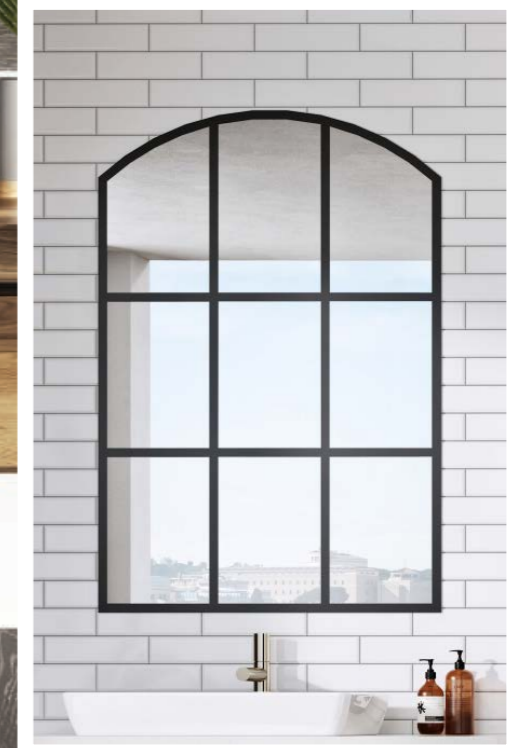

**Glass Thickness:** 6mm  
**Total Height:** 1500mm  
**Width:** 910mm  
**Handing:** Reversible

*Colour options for hardware*

Polished Chrome

Matt Black