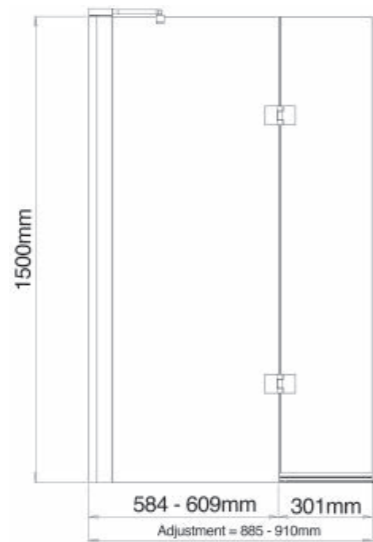

Innov8 *Hinged Bath Screen*

Features & Benefits

- Outward opening (hinges stop at 90° to avoid contact with basins and furniture)
- Optional Bracing Bar included
- Bath top aluminium seal for added water integrity
- **Power shower approved**
- Left or right handing must be specified

Technical Information

- **Glass Thickness:** 8mm
- **Glass Type:** Clear
- **Total Height:** 1500mm
- **Width:** 910mm
- **Handing:** Left or Right handing must be specified when ordering

Colour options for hardware