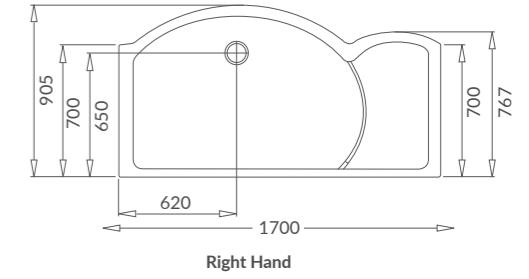

Colour for Trays Finish

Neo Angle Tray

Size: 900 x 900, 1200 x 900mm
Height: 40mm