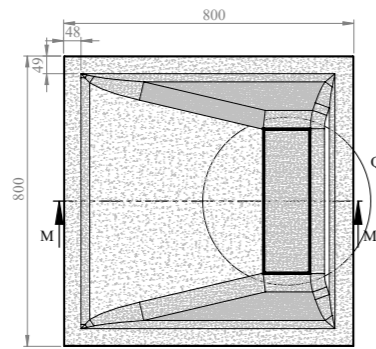

1800 x 800 Black - IGS188B