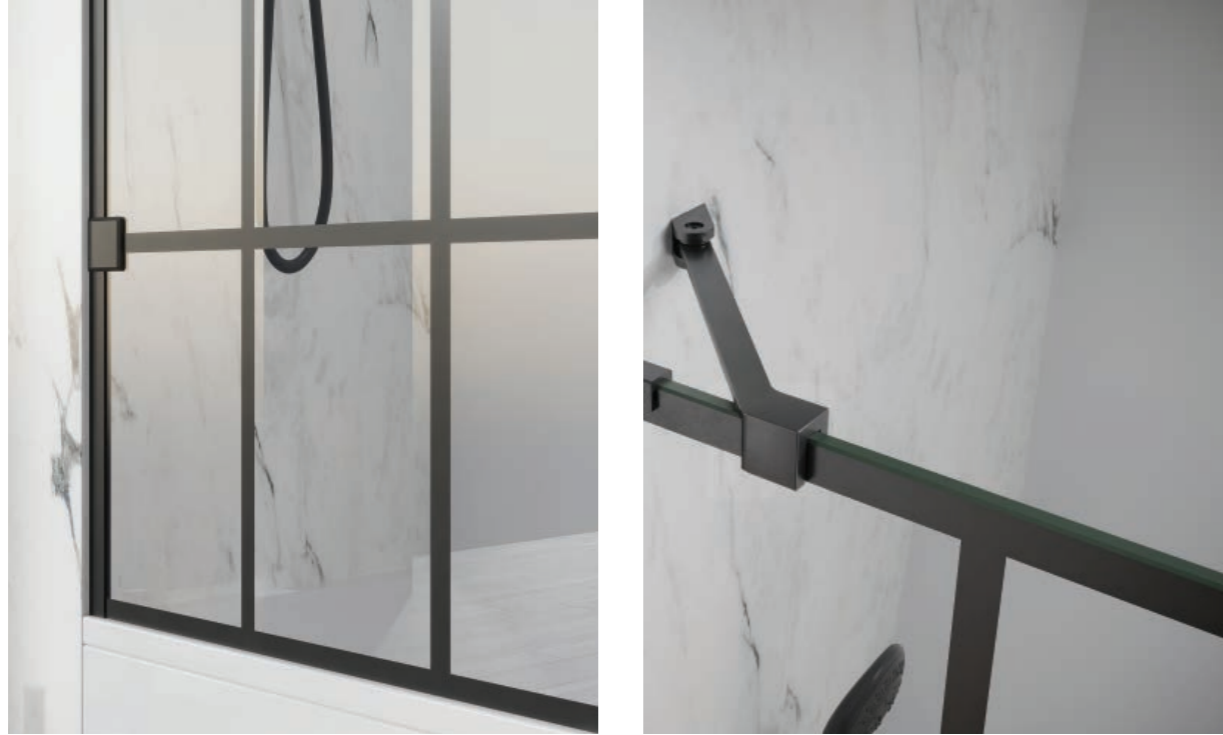

Liberty *Black Grid Fixed Bath Screen*

Features & Benefits

- Matt Black Aluminium Hardware
- Printed Black Grid design
- New minimal easy fix wall profile system
- Designed for installation to straight vertical walls
- Optional brace bar included
- **Power shower approved**

Technical Information

Glass Thickness: 10mm
Glass Type: Black Grid
Total Height: 1500mm
Width: 800mm
Handing: Reversible

Colour options for hardware