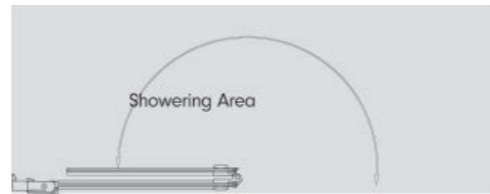

Innov8 Folding Wetroom Panels

Features & Benefits

- Frameless folding panels with 180° pivoting action
- Chromed brass hinges
- Chromed brass top caps
- Clear seals
- Tray compatibility: Tray or straight to floor using a wetroom System
- Due to the nature of the product water integrity cannot be guaranteed - please consult your installer
- Compatible trays available

Technical Information

- **Glass Thickness:** 8mm
- **Glass Type:** Clear
- **Total Height:** 1967mm
- **Corner Panels Size:** 800, 900, 1000mm
- **Handing:** Reversible

1000 Wetroom Panel - Polished Chrome
Bi-Fold Panel: N2VC10135
Shower Basket: R5B07

Colour options for hardware