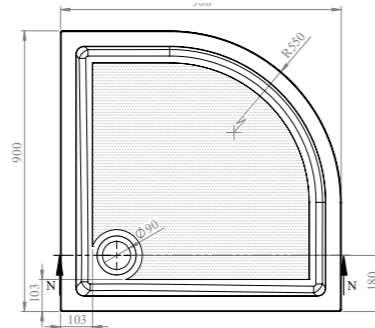

1200 x 800 Anti-Slip Quadrant Tray - Left Hand - RSQG128L