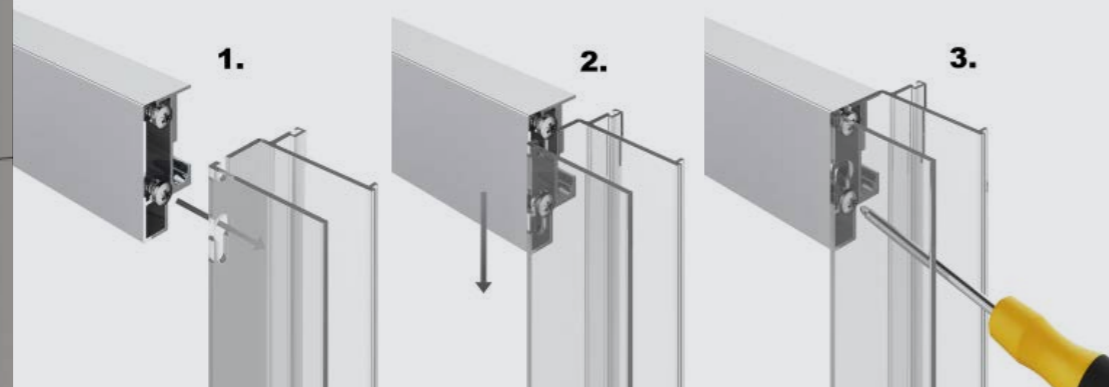

## FastFix Assembly

now included on all Roman Sliding Door Enclosures

The FastFix Assembly system is designed so that the final mainframe installation is a 'slot and tighten' exercise, which can be done literally in seconds. Consequently, the main profiles effortlessly link together as the structure is assembled onsite. As much of the process as possible is now pre-assembled in the Roman factory to ensure that the final installation in the bathroom is simple, quick and easy.