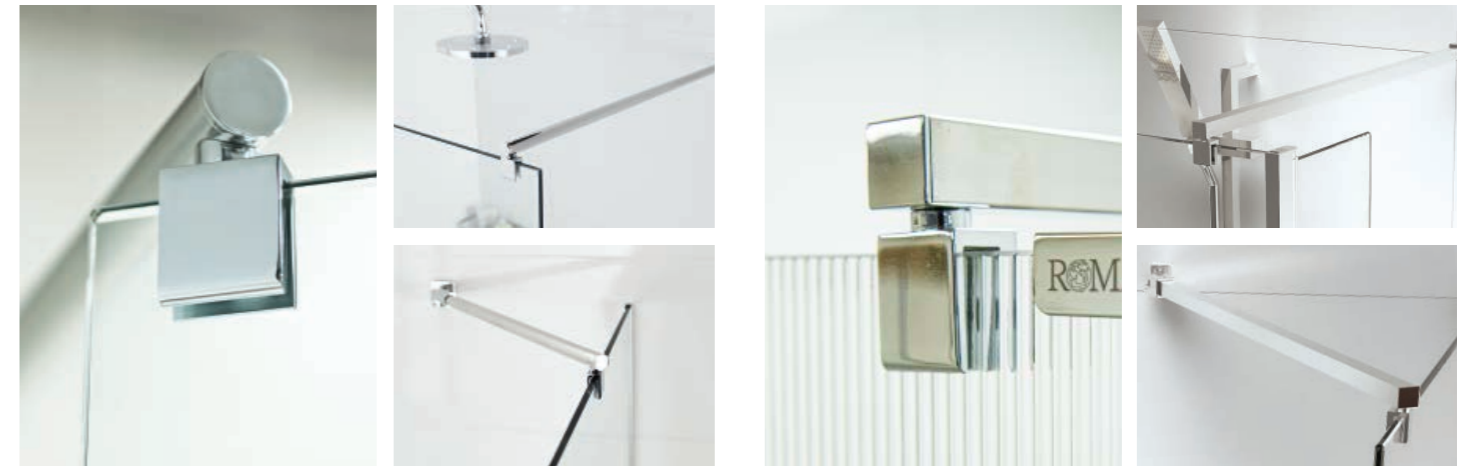

#### Features & Benefits

- Reversible for left or right hand applications
- Suitable for use with power showers
- Stylish brace bars and fixed or pivoting return panels can be purchased separately if required.  
 An adjustable foot is supplied with the fixed return panel for extra support

**Linear Panels Size:** 955, 1055, 1155, 1355mm

**Glass to Glass Panels Size:** 567, 667, 727, 767, 867, 967, 1067, 1167mm

Round Bracing Bars

Square Bracing Bars