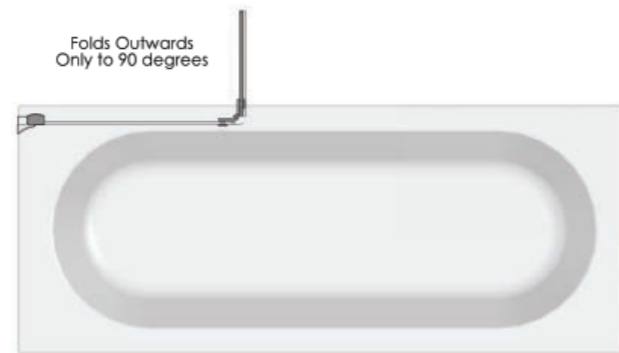

Innov8 *Hinged Bath Screen*

Features & Benefits

- Outward opening (hinges stop at 90° to avoid contact with basins and furniture)
- Optional Bracing Bar included
- Bath top aluminium seal for added water integrity
- **Power shower approved**
- Left or right handing must be specified

Technical Information

- **Glass Thickness:** 8mm
- **Glass Type:** Clear
- **Total Height:** 1500mm
- **Width:** 910mm
- **Handing:** Left or Right handing must be specified when ordering

Colour options for hardware