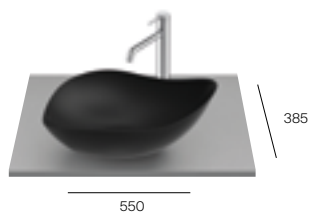

Matt Black

550 x 385mm
On-countertop basin

A327A13080*
£633.10