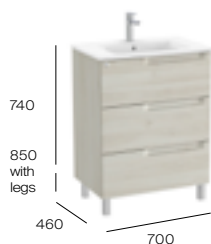

Basin - 1 taphole
A3279A5000
£302.61

Required:
 UK space saving waste
ZWHB100001
£38.98

Standard

3 drawers

800mm LH basin and base unit with three soft-close drawers

Base unit with legs
A857720...
£740.80

Basin - 1 taphole
A3279A6000
£302.61