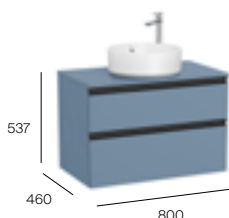

800mm base unit and countertop with two soft-close drawers for one on countertop basin

Base unit 800 x 460mm 2 drawers
A857399...
Matt White | Matt Grey | Walnut
£524.58
Matt Blue
£734.41

Countertop 800 x 460mm
A857419...
Matt White | Matt Grey | Walnut
£309.23
Matt Blue
£432.92

Required:
ZWHB100001 UK Space saving waste
£38.98