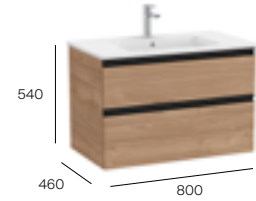

800mm basin and base unit with two soft-close drawers

Base unit 800 x 460mm

A857399...

Matt White | Matt Grey | Walnut

£524.58

Matt Blue

£734.41

Slim basin 800 x 460mm 1TH

A3279A4000

£302.60

Standard basin 800 x 460mm 1TH

A3270M0004

£372.79

Required:

ZWHB100001

UK Space saving waste

£38.98