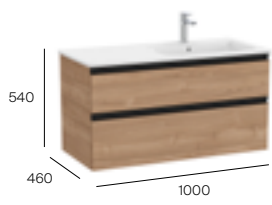

1000mm RH basin and base unit with two soft-close drawers

Base unit 1000 x 460mm

A857403...

Matt White | Matt Grey | Walnut

£582.77

Matt Blue

£815.88

Slim RH basin 1000 x 460mm 1TH

A3279A2000

£363.10

Standard RH basin 1000 x 460mm 1TH

A3270ME004

£435.96

Required:

ZWHB100001

UK Space saving waste

£38.98