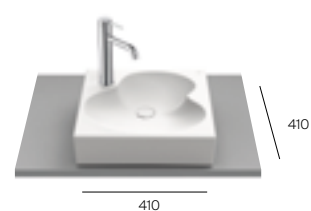

A327A14000
£463.63

Matt White

550 x 385mm
On-countertop basin

A327A13620
£633.10

ø380mm
On-countertop basin

A327A15620
£506.80

410 x 410mm
On-countertop basin

A327A14620
£498.00