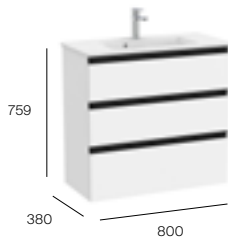

800mm centered basin and base unit with three soft-close drawers

Basin and base unit pack 800 x 380mm

A851499...

Matt White | Matt Grey | Walnut

£881.38

Matt Blue

£1,233.92

Required:

ZWHB100001

UK Space saving waste

£38.98