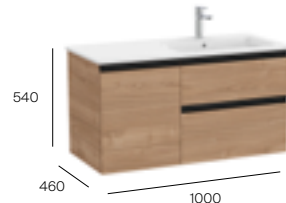

Substitute ... in the reference with the code for the chosen furniture finish:

○ 509 Matt White ● 517 Walnut ● 547 Matt Grey ● 548 Matt Blue

Dimensions in mm. All prices are inclusive of VAT.