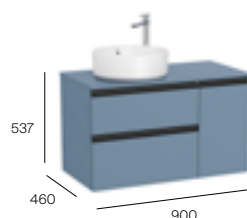

900mm LH base unit and countertop with two soft-close drawers and one door for one on countertop basin

Base unit 600 x 460mm 2 drawers
A857397...
Matt White | Matt Grey | Walnut
£470.21
Matt Blue
£658.30

Base unit 300 x 460mm 1 door
A857417...
Matt White | Matt Grey | Walnut
£332.34
Matt Blue
£465.28

LH countertop 900 x 460mm
A857421...
Matt White | Matt Grey | Walnut
£361.06
Matt Blue
£505.48
Required:
ZWHB100001 UK Space saving waste
£38.98