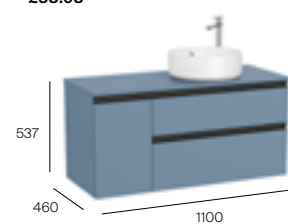

1100mm RH base unit and countertop with two soft-close drawers and one door for one on countertop basin

Base unit 800 x 460mm 2 drawers
A857399...
Matt White | Matt Grey | Walnut
£524.58
Matt Blue
£734.41

Base unit 300 x 460mm 1 door
A857417...
Matt White | Matt Grey | Walnut
£332.34
Matt Blue
£465.28

RH countertop 1100 x 460mm
A857422...
Matt White | Matt Grey | Walnut
£406.38
Matt Blue
£568.93
Required:
ZWHB100001 UK Space saving waste
£38.98