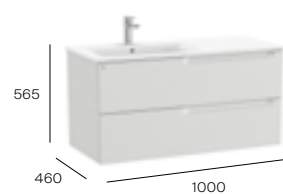

1000mm LH basin and base unit with two soft-close drawers

Base unit
A857715...
£673.10

Basin - 1 taphole
A3279A3000
£363.10

Required:
UK space saving waste
ZWHB100001
£38.98