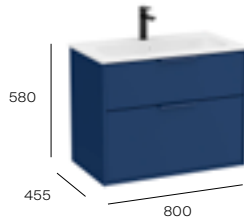

800mm Stonex® basin and base unit with two soft-close drawers

Base unit
800 x 455mm
A857839...
£762.00

Basin - 1 taphole
A2W8032000
£393.30

Required:
UK space saving waste
ZWHB100001
£38.98