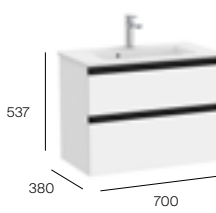

700mm centered basin and base unit with two soft-close drawers

Basin and base unit pack 700 x 380mm

A851496...

Matt White | Matt Grey | Walnut

£719.65

Matt Blue

£1,007.51

Required:

ZWHB100001

UK Space saving waste

£38.98