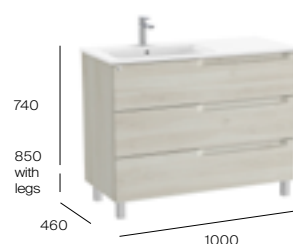

Replace (...) in the product reference with the code of the chosen finish:

○ 509 Matt White   ● 514 Pebble Grey   ● 523 Matt Black   ● 524 Beige Wood   ● 525 White Wood

Dimensions in mm. All prices are inclusive of VAT.