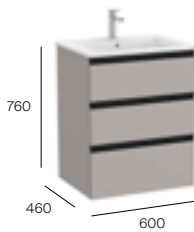

600mm centered basin and base unit with three soft-close drawers

Base unit 600 x 460mm
A857404...
Matt White | Matt Grey | Walnut
£587.05
Matt Blue
£821.87

Slim basin 600 x 460mm 1TH
A3279A8000
£262.25

Required:
ZWHB100001
UK Space saving waste
£38.98