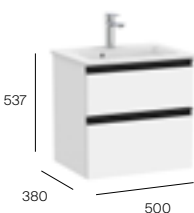

£630.95

Matt Blue

£883.33

Required:

ZWHB100001

UK Space saving waste

£38.98

600mm centered basin and base unit with two soft-close drawers