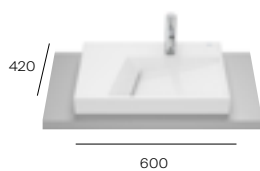

On countertop basins

Horizon Geometric

Basin - 1 taphole

Gloss White
A32727600B
£312.00

Matt White
A32727662B
£405.60

Matt Black
A32727608B
£405.60

Horizon View

Basin - 1 taphole