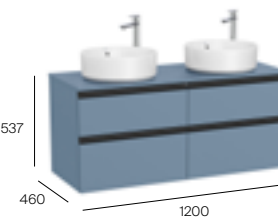

1200mm base unit and countertop with four soft-close drawers for two on countertop basins

Base unit 600 x 460mm - 2 required
A857397...
Matt White | Matt Grey | Walnut
£470.21
Matt Blue
£658.29

Countertop 1200 x 460mm
A857424...
Matt White | Matt Grey | Walnut
£451.69
Matt Blue
£632.36

Required:
ZWHB100001 UK Space saving waste
£38.98