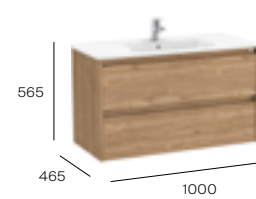

Required:
UK space saving waste
ZWHB100001
£38.98

1000mm basin and base unit with two soft-close drawers

Base unit
A857697...
£463.63

Basin - 1 taphole
A32799B000
£363.10

Required:
UK space saving waste
ZWHB100001
£38.98