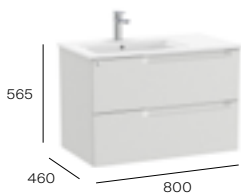

Required:
UK space saving waste
ZWHB100001
£38.98

Standard

2 drawers

800mm LH basin and base unit with two soft-close drawers

Base unit
A857712...
£605.89

Basin - 1 taphole
A3279A6000
£302.61

Required:
UK space saving waste
ZWHB100001
£38.98