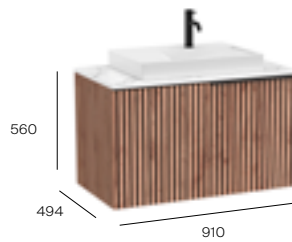

Required:
UK space saving waste
ZWHB100001
£38.98

910mm base unit and countertop
with one soft-close door

Base unit
A857828557
£1,200.60

Countertop - White Calacatta /
Black Marquina
A857830...
£456.00

Required:
UK space saving waste
ZWHB100000
£38.98