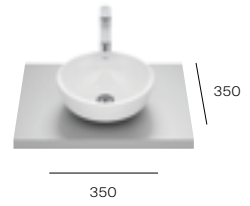

Optica Tapered Round

Basin - 0 taphole
Gloss White
A327C12000
£300.00

Matt White
A327C12620
£375.00

Matt Black
A327C12080
£375.00