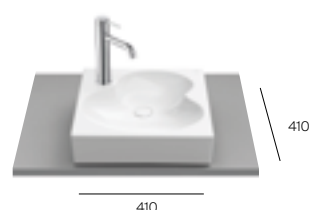

410 x 410mm
On-countertop basin

A327A14000
£463.63