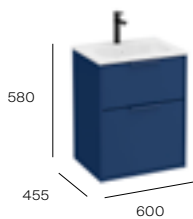

Base unit
600 x 455mm
A857838...
£609.60

Basin - 1 taphole
A2W8031000
£342.00

Required:
UK space saving waste
ZWHB100001
£38.98

800mm Stonex® basin and base unit with two soft-close drawers

Base unit
800 x 455mm
A857839...
£762.00