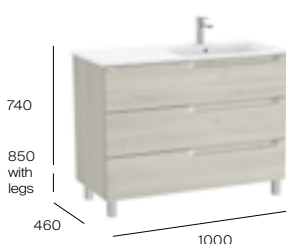

Replace (...) in the product reference with the code of the chosen finish:

○ 509 Matt White   ● 514 Pebble Grey   ● 523 Matt Black   ● 524 Beige Wood   ● 525 White Wood

Dimensions in mm. All prices are inclusive of VAT.