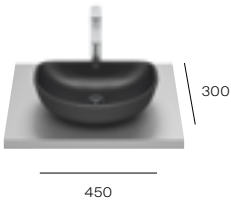

Compatible on countertop basins

Optica Arc Shaped

Basin - 0 taphole
Gloss White
A327C10000
£288.00

Matt White
A327C10620
£360.00

Matt Black
A327C10080
£360.00

Optica Square

Basin - 0 taphole
Gloss White
A327B12000
£312.00