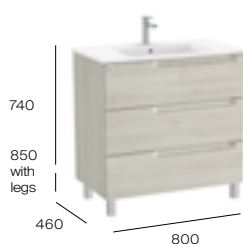

Basin - 1 taphole
A3279A5000
£302.61

Required:
 UK space saving waste
ZWHB100001
£38.98

Standard

3 drawers

800mm LH basin and base unit with three soft-close drawers

Base unit with legs
A857720...
£740.80

Basin - 1 taphole
A3279A6000
£302.61