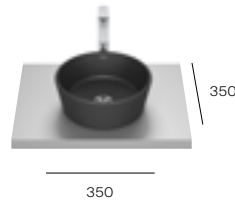

Matt White
A327B12620
£390.00

Matt Black
A327B12080
£390.00

Optica Round

Basin - 0 taphole
Gloss White
A327B15000
£300.00

Matt White
A327B15620
£370.50

Matt Black
A327B15080
£370.50

Optica Tapered Round

Basin - 0 taphole
Gloss White
A327C12000
£300.00