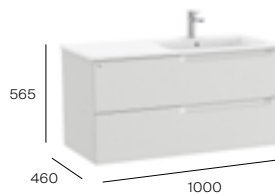

1000mm RH basin and base unit with two soft-close drawers

Base unit
A857713...
£673.10

Basin - 1 taphole
A3279A2000
£363.10

Required:
UK space saving waste
ZWHB100001
£38.98