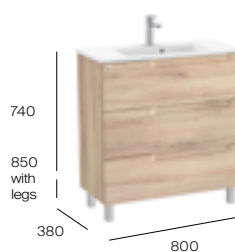

800mm basin and base unit with three soft-close drawers

Base unit with legs
A857760...
£804.32

Basin - 1 taphole
A3279AA000
£302.61

Required:
UK space saving waste
ZWHB100001
£38.98