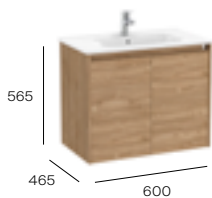

Standard

2 doors / 4 drawers

600mm basin and base unit with two soft-close doors

Base unit
A857692...
£277.80

Basin - 1 taphole
A32799E000
£262.24

Required:
UK space saving waste
ZWHB100001
£38.98

800mm basin and base unit with two soft-close doors