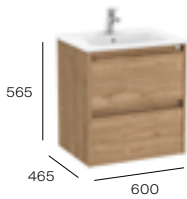

Tenet

Standard

2 drawers

600mm basin and base unit with two soft-close drawers

Base unit
A857694...
£389.30

Basin - 1 taphole
A32799E000
£262.24

Required:
UK space saving waste
ZWHB100001
£38.98

700mm basin and base unit with two soft-close drawers