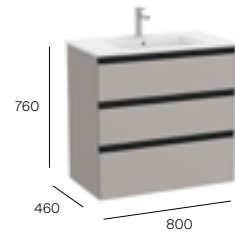

800mm centered basin and base unit with three soft-close drawers

Base unit 800 x 460mm
A857406...
Matt White | Matt Grey | Walnut
£641.39
Matt Blue
£897.95

Slim basin 800 x 460mm 1TH
A3279A4000
£302.60

Required:
ZWHB100001
UK Space saving waste
£38.98