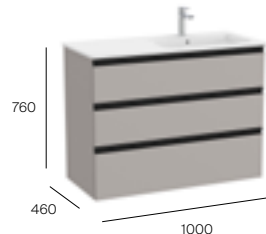

1000mm RH basin and base unit with three soft-close drawers

Base unit 1000 x 460mm
A857410...
Matt White | Matt Grey | Walnut
£699.60
Matt Blue
£979.44

Slim RH basin 1000 x 460mm 1TH
A3279A2000
£363.10

Required:
ZWHB100001
UK Space saving waste
£38.98