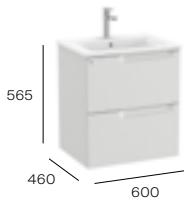

Aleyda

Aleyda

Standard

2 drawers

600mm basin and base unit with two soft-close drawers

Base unit
A857708...
£543.09

Basin - 1 taphole
A3279A8000
£262.24

Required:
UK space saving waste
ZWHB100001
£38.98