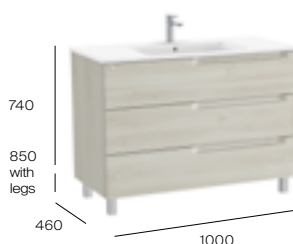

Replace (...) in the product reference with the code of the chosen finish:

○ 509 Matt White   ● 514 Pebble Grey   ● 523 Matt Black   ● 524 Beige Wood   ● 525 White Wood

Dimensions in mm. All prices are inclusive of VAT.