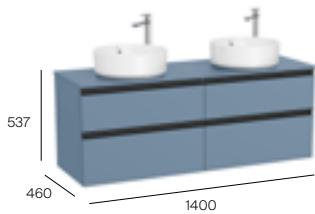

Matt Blue

£682.72

Required:

ZWHB100001 UK Space saving waste

£38.98

Optional leg finishes

Please note: The furniture frame legs are sold individually to allow mixing and matching.

Height 769mm