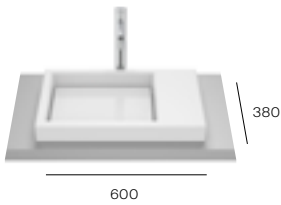

In countertop basin

Horizon Skyline*

Basin - 0 taphole

Gloss White

A32727500B

£312.00

Matt White

A32727562B

£405.60

Matt Black

A32727508B

£405.60

*Horizon Skyline basin is not recommended to be used with marble countertops