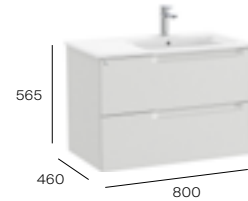

Base unit
A857711...
£605.89

Basin - 1 taphole
A3279A4000
£302.61

Required:
UK space saving waste
ZWHB100001
£38.98

800mm RH basin and base unit with two soft-close drawers

Base unit
A857710...
£605.89

Basin - 1 taphole
A3279A5000
£302.61

Required:
UK space saving waste
ZWHB100001
£38.98

Standard

2 drawers

800mm LH basin and base unit with two soft-close drawers

Base unit
A857712...
£605.89

Basin - 1 taphole
A3279A6000
£302.61

Required:
UK space saving waste
ZWHB100001
£38.98