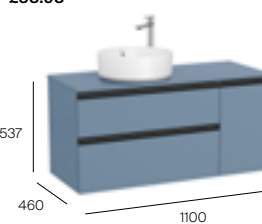

1100mm LH base unit and countertop with two soft-close drawers and one door for one on countertop basin

Base unit 800 x 460mm 2 drawers
A857399...
Matt White | Matt Grey | Walnut
£524.58
Matt Blue
£734.41

Base unit 300 x 460mm 1 door
A857417...
Matt White | Matt Grey | Walnut
£332.34
Matt Blue
£465.28

LH countertop 1100 x 460mm
A857423...
Matt White | Matt Grey | Walnut
£406.38
Matt Blue
£568.93
Required:
ZWHB100001 UK Space saving waste
£38.98