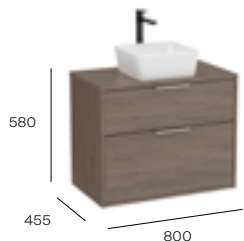

Required:
UK space saving waste
ZWHB100001
£38.98

800mm base unit and countertop with two soft-close drawers

Base unit
800 x 455mm
A857839...
£762.00

Countertop
A857842...
£364.75

Required:
UK space saving waste
ZWHB100001
£38.98