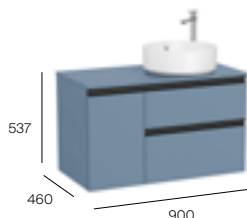

900mm RH base unit and countertop with two soft-close drawers and one door for one on countertop basin

Base unit 600 x 460mm 2 drawers
A857397...
Matt White | Matt Grey | Walnut
£470.21
Matt Blue
£658.30

Base unit 300 x 460mm 1 door
A857417...
Matt White | Matt Grey | Walnut
£332.34
Matt Blue
£465.28

RH countertop 900 x 460mm
A857420...
Matt White | Matt Grey | Walnut
£361.06
Matt Blue
£505.48
Required:
ZWHB100001 UK Space saving waste
£38.98