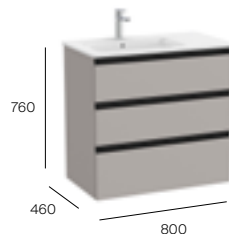

800mm LH basin and base unit with three soft-close drawers

Base unit 800 x 460mm
A857407...
Matt White | Matt Grey | Walnut
£641.39
Matt Blue
£897.95

Slim LH basin 800 x 460mm 1TH
A3279A6000
£302.60

Required:
ZWHB100001
UK Space saving waste
£38.98