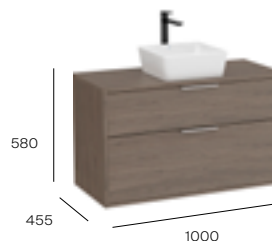

1000mm base unit and countertop with two soft-close drawers

Base unit
1000 x 455mm
A857840...
£876.30

Countertop
A857843...
£455.94

Required:
UK space saving waste
ZWHB100001
£38.98