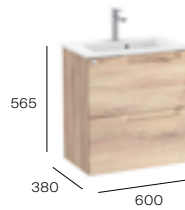

600mm basin and base unit with two soft-close drawers

Base unit
A857705...
£540.83

Basin - 1 taphole
A3279AC000
£236.61

Required:
UK space saving waste
ZWHB100001
£38.98