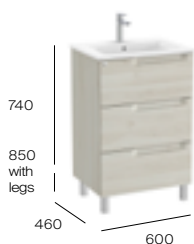

Standard

3 drawers

600mm basin and base unit with three soft-close drawers

Base unit with legs
A857716...
£678.05

Basin - 1 taphole
A3279A8000
£262.24

Required:
UK space saving waste
ZWHB100001
£38.98

700mm basin and base unit with three soft-close drawers

Base unit with legs
A857717...
£709.42

Basin - 1 taphole
A3279A7000
£282.44

Required:
UK space saving waste
ZWHB100001
£38.98

800mm basin and base unit with three soft-close drawers

Base unit with legs
A857719...
£740.80

Basin - 1 taphole
A3279A4000
£302.61

Required:
UK space saving waste
ZWHB100001
£38.98

800mm RH basin and base unit with three soft-close drawers

Base unit with legs
A857718...
£740.80

Basin - 1 taphole
A3279A5000
£302.61

Required:
UK space saving waste
ZWHB100001
£38.98

Standard

3 drawers

800mm LH basin and base unit with three soft-close drawers

Base unit with legs
A857720...
£740.80

Basin - 1 taphole
A3279A6000
£302.61

Required:
UK space saving waste
ZWHB100001
£38.98

1000mm basin and base unit with three soft-close drawers

Base unit with legs
A857722...
£808.04

Basin - 1 taphole
A3279A1000
£363.10

Required:
UK space saving waste
ZWHB100001
£38.98

1000mm RH basin and base unit with three soft-close drawers

Base unit with legs
A857721...
£808.04

Basin - 1 taphole
A3279A2000
£363.10

Required:
UK space saving waste
ZWHB100001
£38.98

1000mm LH basin and base unit with three soft-close drawers

Base unit with legs
A857723...
£808.04

Basin - 1 taphole
A3279A3000
£363.10

Required:
UK space saving waste
ZWHB100001
£38.98