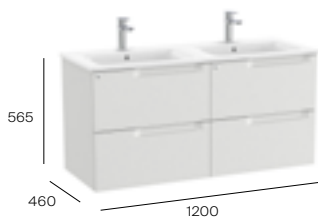

Dimensions in mm. All prices are inclusive of VAT.

Standard

4 drawers

1200mm basin and base unit with
four soft-close drawers

Base unit - 2 drawers (2 required)
A857708...
£543.09

Double basin - 1 taphole per bowl
A3279A0000
£544.68

Required:
UK space saving waste
ZWHB100001
£38.98

Standard

3 drawers

600mm basin and base unit with three soft-close drawers

Base unit with legs
A857716...
£678.05

Basin - 1 taphole
A3279A8000
£262.24

Required:
 UK space saving waste
ZWHB100001
£38.98