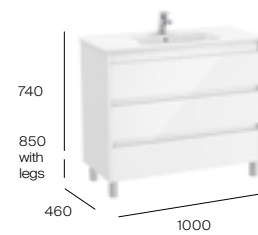

1000mm basin and base unit with three soft-close drawers

Base unit with legs
A857701...
£537.96

Basin - 1 taphole
A32799B000
£363.10

Required:
UK space saving waste
ZWHB100001
£38.98