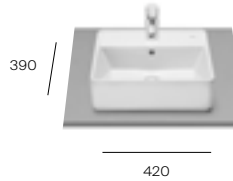

The Gap

Basin 420 x 390mm 1TH
A3270MM000
£334.07