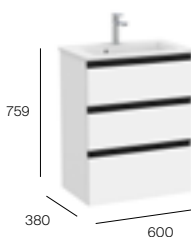

Compact

3 drawers

600mm centered basin and base unit with three soft-close drawers

Basin and base unit pack 600 x 380mm

A851498...

Matt White | Matt Grey | Walnut

£788.62

Matt Blue

£1,104.06

Required:

ZWHB100001

UK Space saving waste

£38.98