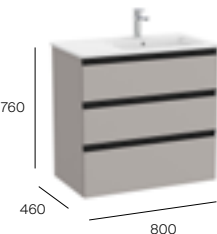

Standard

3 drawers

800mm RH basin and base unit with three soft-close drawers

Base unit 800 x 460mm
A857408...
Matt White | Matt Grey | Walnut
£641.39
Matt Blue
£897.95

Slim RH basin 800 x 460mm 1TH
A3279A5000
£302.60

Required:
ZWHB100001
UK Space saving waste
£38.98