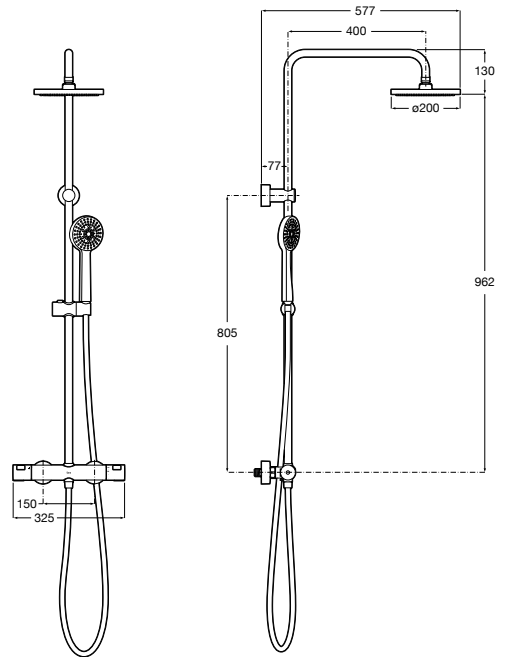

Victoria-T Shower Column

Shower Column
Matt Black
A5A9F18NB0
£981.11

Victoria-T / Key features

- Thermostatic mixer
- 100mm diameter shower handset with rain spray function
- Available in Chrome or Matt Black finishes