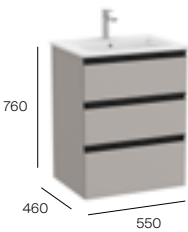

The Gap

Standard

3 drawers

550mm basin and base unit with three soft-close drawers

Base unit 550 x 460mm
A857524...
Matt White | Matt Grey | Walnut
£551.82
Matt Blue
£772.55

Slim basin 550 x 460mm 1TH
A3279AJ000
£254.38

Required:
ZWHB100001
UK Space saving waste
£38.98