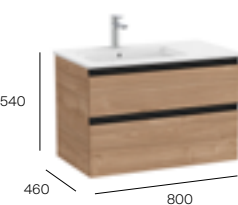

£734.41

Slim LH basin 800 x 460mm 1TH

A3279A6000

£302.60

Required:

ZWHB100001

UK Space saving waste

£38.98