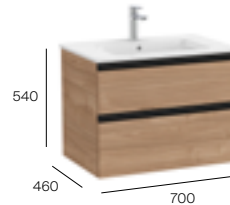

700mm basin and base unit with two soft-close drawers

Base unit 700 x 460mm

A857398...

Matt White | Matt Grey | Walnut

£497.39

Matt Blue

£696.35

Slim basin 700 x 460mm 1TH

A3279A7000

£282.44

Required:

ZWHB100001

UK Space saving waste

£38.98