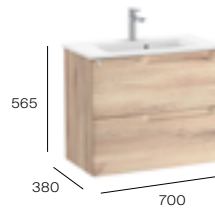

700mm basin and base unit with two soft-close drawers

Base unit
A857706...
£565.79

Basin - 1 taphole
A3279AB000
£248.51

Required:
UK space saving waste
ZWHB100001
£38.98