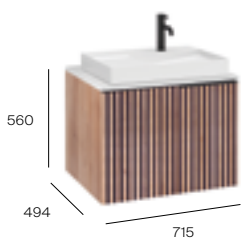

Horizon

Base unit and countertop for on countertop basin

715mm base unit and countertop
with one soft-close door

Base unit
A857827557
£1,044.00

Countertop - White Calacatta /
Black Marquina
A857829...
£384.00

Required:
UK space saving waste
ZWHB100001
£38.98