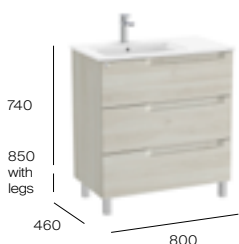

Replace (...) in the product reference with the code of the chosen finish:

○ 509 Matt White   ● 514 Pebble Grey   ● 523 Matt Black   ● 524 Beige Wood   ● 525 White Wood

Dimensions in mm. All prices are inclusive of VAT.