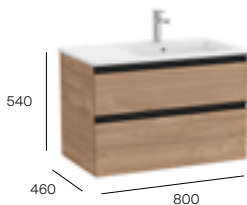

Standard

2 drawers

800mm RH basin and base unit with two soft-close drawers

Base unit 800 x 460mm

A857401...

Matt White | Matt Grey | Walnut

£524.58

Matt Blue

£734.41

Slim RH basin 800 x 460mm 1TH

A3279A5000

£302.60

Required:

ZWHB100001

UK Space saving waste

£38.98