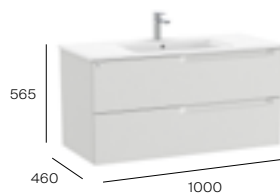

1000mm basin and base unit with two soft-close drawers

Base unit
A857714...
£673.10

Basin - 1 taphole
A3279A1000
£363.10

Required:
UK space saving waste
ZWHB100001
£38.98