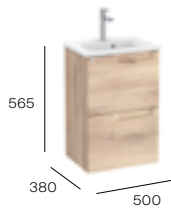

Aleyda

Compact

2 drawers

500mm basin and base unit with two soft-close drawers

Base unit
A857704...
£497.84

Basin - 1 taphole
A3279AD000
£222.71

Required:
UK space saving waste
ZWHB100001
£38.98