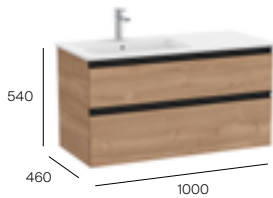

A3279A0000

£544.68

Required:

ZWHB100001

UK Space saving waste

£38.98

Standard

2 drawers & 1 Door