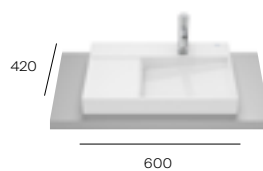

Horizon View

Basin - 1 taphole

Gloss White
A32727400B
£312.00

Matt White
A32727462B
£405.60

Matt Black
A32727408B
£405.60