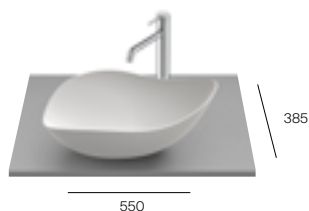

Matt White

550 x 385mm
On-countertop basin

A327A13620
£633.10