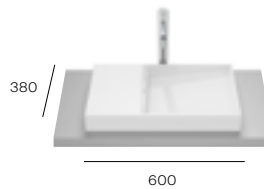

Gloss White
A32727400B
£312.00

Matt White
A32727462B
£405.60

Matt Black
A32727408B
£405.60

Horizon Dash

Basin - 0 taphole

Gloss White
A32727900B
£312.00

Matt White
A32727962B
£405.60

Matt Black
A32727908B
£405.60