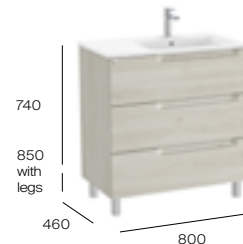

Basin - 1 taphole
A3279A5000
£302.61

Required:
 UK space saving waste
ZWHB100001
£38.98

Standard

3 drawers

800mm LH basin and base unit with three soft-close drawers

Base unit with legs
A857720...
£740.80

Basin - 1 taphole
A3279A6000
£302.61