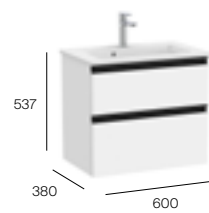

UK Space saving waste

£38.98

700mm centered basin and base unit with two soft-close drawers

Basin and base unit pack 700 x 380mm

A851496...

Matt White | Matt Grey | Walnut

£719.65

Matt Blue