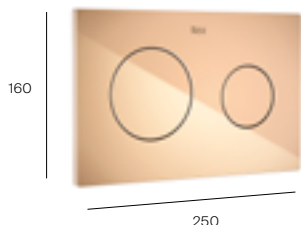

Dimensions in mm. All prices are inclusive of VAT.

Operating Panels

PL10 Dual flush operating panel

Rose Gold
250 x 160mm
A8900890RG
£264.30

Titanium Black
250 x 160mm
A8900890CN
£264.30

Compatible installation systems