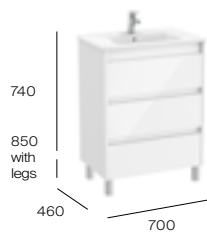

700mm basin and base unit with three soft-close drawers

Base unit with legs
A857699...
£463.63

Basin - 1 taphole
A32799D000
£282.41

Required:
UK space saving waste
ZWHB100001
£38.98