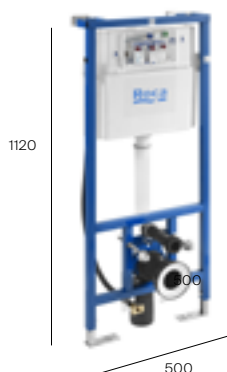

To suit back-to-wall toilets

Basic Tank Compact
A8900802A0
£156.86

Basic Tank L (under window)
A8901212A0
£222.83

Basic Tank LH (under window)
A8901212A1
£222.83