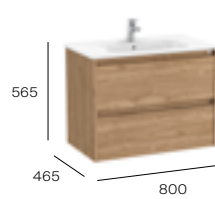

800mm basin and base unit with two soft-close drawers

Base unit
A857696...
£445.05

Basin - 1 taphole
A32799C000
£302.62

Required:
UK space saving waste
ZWHB100001
£38.98