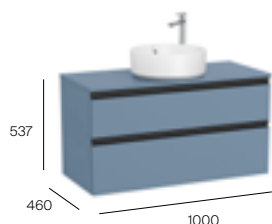

On countertop

1000mm base unit and countertop with two soft-close drawers for one on countertop basin

Base unit 1000 x 460mm 2 drawers
A857724...
Matt White | Matt Grey | Walnut
£582.77
Matt Blue
£815.88

Countertop 1000 x 460mm
A857834...
Matt White | Matt Grey | Walnut
£406.38
Matt Blue
£568.93

Required:
ZWHB100001 UK Space saving waste
£38.98