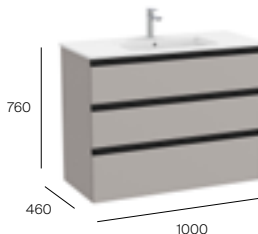

1000mm centered basin and base unit with three soft-close drawers

Base unit 1000 x 460mm
A857725...
Matt White | Matt Grey | Walnut
£699.60
Matt Blue
£979.44

Slim basin 1000 x 460mm 1TH
A3279A1000
£363.10

Required:
ZWHB100001
UK Space saving waste
£38.98