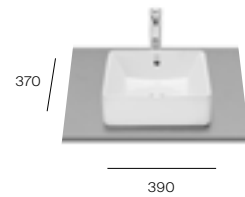

Basin ø420 OTH
A327876000
£447.49

The Gap

Basin ø390mm OTH
A3270MJ000
£334.07

The Gap

Basin ø400mm 1TH
A3270MK000
£334.07

The Gap

Basin 390 x 370mm OTH
A3270ML000
£334.07

The Gap