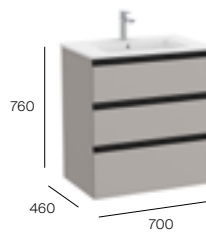

700mm centered basin and base unit with three soft-close drawers

Base unit 700 x 460mm
A857405...
Matt White | Matt Grey | Walnut
£614.22
Matt Blue
£859.91

Slim basin 700 x 460mm 1TH
A3279A7000
£282.44

Required:
ZWHB100001
UK Space saving waste
£38.98