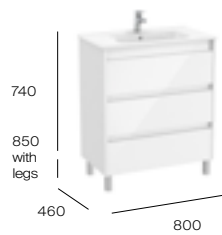

800mm basin and base unit with three soft-close drawers

Base unit with legs
A857700...
£491.50

Basin - 1 taphole
A32799C000
£302.62

Required:
UK space saving waste
ZWHB100001
£38.98