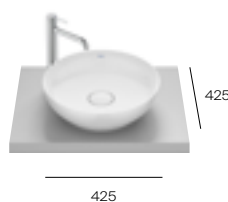

On countertop basins

Bol
350 x 350mm
Fineceramic® basin, 0 taphole
Gloss White
A32787L000
£183.60
Matt White
A32787L620
£220.32
Matt Black
A32787L080
£220.32

Bol
380 x 380mm
0 taphole
Gloss White
A32787K000
£198.29
Matt White
A32787K620
£237.95
Matt Black
A32787K080
£237.95

Bol
425 x 425mm
Fineceramic® basin, 0 taphole
Gloss White
A32787M000
£248.40
Matt White
A32787M620
£297.43
Matt Black
A32787M080
£297.43

Terra
390 x 390mm
Fineceramic® basin, 0 taphole
Gloss White
A32787N000
£216.00
Matt White
A32787N620
£259.20
Matt Black
A32787N080
£259.20

Compatible furniture and countertops

On Countertop Basin	Countertop furniture and Countertop				
	Horizon	Ona	Optica	The Gap	Savana Countertop
Bol	•	•	•	•	•
Diverta	•	•	•	•	•
Horizon	•	•	•	•	•
Ona	•	•	•	•	•
Optica	•	•	•	•	•
Sofia	•	•	•	•	•
Terra	•	•	•	•	•
The Gap	•	•	•	•	•
Ohtake	•	•	•	•	•