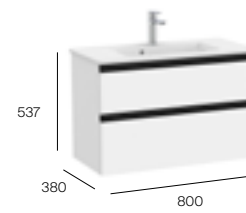

800mm centered basin and base unit with two soft-close drawers

Basin and base unit pack 800 x 380mm

A851497...

Matt White | Matt Grey | Walnut

£766.06

Matt Blue

£1,072.48

Required:

ZWHB100001

UK Space saving waste

£38.98