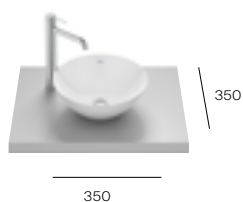

On countertop basins

Bol
350 x 350mm
Fineceramic® basin, 0 taphole
Gloss White
A32787L000
£183.60
Matt White
A32787L620
£220.32
Matt Black
A32787L080
£220.32

Bol
380 x 380mm
0 taphole
Gloss White
A32787K000
£198.29
Matt White
A32787K620
£237.95
Matt Black
A32787K080
£237.95

Bol
425 x 425mm
Fineceramic® basin, 0 taphole
Gloss White
A32787M000
£248.40
Matt White
A32787M620
£297.43
Matt Black
A32787M080
£297.43

Terra
390 x 390mm
Fineceramic® basin, 0 taphole
Gloss White
A32787N000
£216.00
Matt White
A32787N620
£259.20
Matt Black
A32787N080
£259.20

Compatible furniture and countertops

On Countertop Basin	Countertop furniture and Countertop				
	Horizon	Ona	Optica	The Gap	Savana Countertop
Bol	•	•	•	•	•
Diverta	•	•	•	•	•
Horizon	•	•	•	•	•
Ona	•	•	•	•	•
Optica	•	•	•	•	•
Sofia	•	•	•	•	•
Terra	•	•	•	•	•
The Gap	•	•	•	•	•
Ohtake	•	•	•	•	•