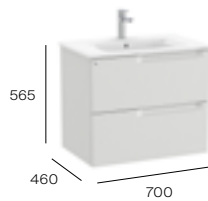

700mm basin and base unit with two soft-close drawers

Base unit
A857709...
£574.48

Basin - 1 taphole
A3279A7000
£282.44

Required:
UK space saving waste
ZWHB100001
£38.98