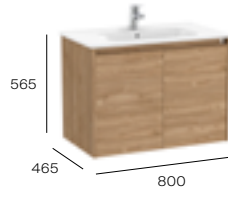

800mm basin and base unit with two soft-close doors

Base unit
A857693...
£296.39

Basin - 1 taphole
A32799C000
£302.62

Required:
UK space saving waste
ZWHB100001
£38.98