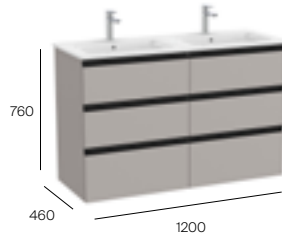

Optional legs for 3 drawer furniture

Height 110mm

Matt Black (4 legs)

A816827485

£86.46

The Gap

On countertop

600mm base unit and countertop with two soft-close drawers for one on countertop basin