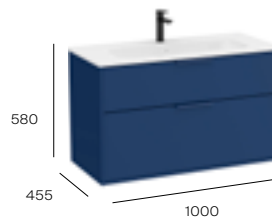

1000mm Stonex® basin and base unit with two soft-close drawers

Base unit
1000 x 455mm
A857840...
£876.30

Basin - 1 taphole
A2W8033000
£452.29

Required:
UK space saving waste
ZWHB100001
£38.98