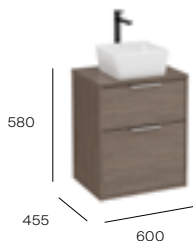

Base unit and countertop for on countertop basins

600mm base unit and countertop with two soft-close drawers

Base unit
600 x 455mm
A857838...
£609.60

Countertop
A857841...
£310.04

Required:
UK space saving waste
ZWHB100001
£38.98