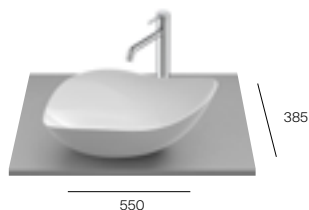

On countertop basins / Ohtake

Ohtake

Gloss White

550 x 385mm
On-countertop basin

A327A13000
£506.80

ø380mm
On-countertop basin

A327A15000
£389.83

410 x 410mm
On-countertop basin