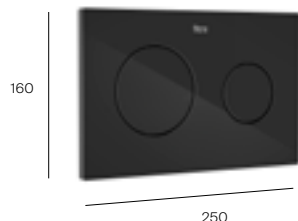

Dimensions in mm. All prices are inclusive of VAT.

Operating Panels

PL10 Dual flush operating panel

Rose Gold
250 x 160mm
A8900890RG
£264.30

Titanium Black
250 x 160mm
A8900890CN
£264.30

Compatible installation systems