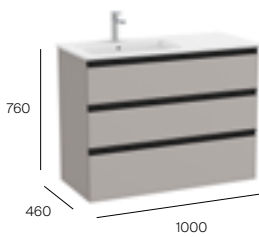

£821.87

Slim double basin 1200 x 460mm

A3279A0000

£544.68

Required:

ZWHB100001

UK Space saving waste

£38.98

Optional legs for 3 drawer furniture

Height 110mm

Matt Black (4 legs)

A816827485

£86.46

The Gap

On countertop

600mm base unit and countertop with two soft-close drawers for one on countertop basin