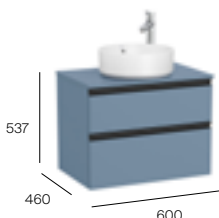

The Gap

On countertop

600mm base unit and countertop with two soft-close drawers for one on countertop basin

Base unit 600 x 460mm 2 drawers
A857397...
Matt White | Matt Grey | Walnut
£470.21
Matt Blue
£658.30

Countertop 600 x 460mm
A857418...
Matt White | Matt Grey | Walnut
£300.62
Matt Blue
£420.87

Required:
ZWHB100001 UK Space saving waste
£38.98