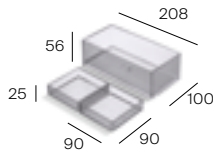

Organiser boxes

208 x 100mm

A816820409

£59.77

90 x 90mm

A816819409

£21.09

Furniture finishes