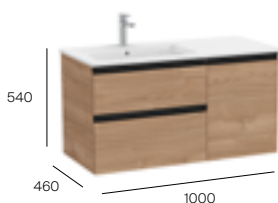

Substitute ... in the reference with the code for the chosen furniture finish:

○ 509 Matt White ● 517 Walnut ● 547 Matt Grey ● 548 Matt Blue

Dimensions in mm. All prices are inclusive of VAT.