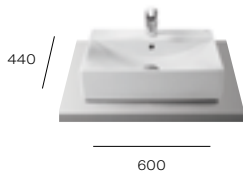

£239.97

The Gap

Compatible on countertop basins

Diverta

Basin 600 x 440mm 1TH
A32711G000
£442.82

Diverta

Basin 470 x 440mm 1TH
A32711I000
£378.15

Bol