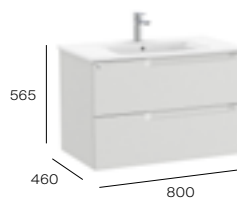

800mm basin and base unit with two soft-close drawers

Base unit
A857711...
£605.89

Basin - 1 taphole
A3279A4000
£302.61

Required:
UK space saving waste
ZWHB100001
£38.98