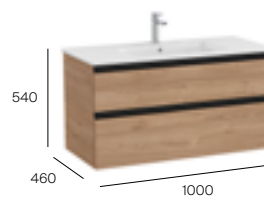

1000mm basin and base unit with two soft-close drawers

Base unit 1000 x 460mm

A857724...

Matt White | Matt Grey | Walnut

£582.77

Matt Blue

£815.88

Slim basin 1000 x 460mm 1TH

A3279A1000

£363.10

Standard basin 1000 x 460mm 1TH

A3270MA004

£435.96

Required:

ZWHB100001

UK Space saving waste

£38.98