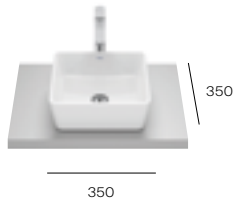

Optica Square

Basin - 0 taphole
Gloss White
A327B12000
£312.00

Matt White
A327B12620
£390.00

Matt Black
A327B12080
£390.00