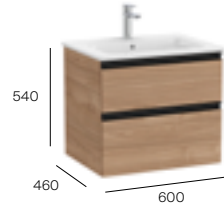

600mm basin and base unit with two soft-close drawers

Base unit 600 x 460mm

A857397...

Matt White | Matt Grey | Walnut

£470.21

Matt Blue

£658.30

Slim basin 600 x 460mm 1TH

A3279A8000

£262.25

Required:

ZWHB100001

UK Space saving waste

£38.98