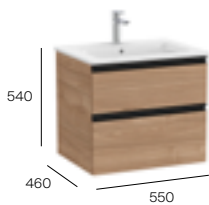

The Gap

Standard

2 drawers

550mm basin and base unit with two soft-close drawers

Base unit 550 x 460mm

A857523...

Matt White | Matt Grey | Walnut

£442.00

Matt Blue

£618.79

Slim basin 550 x 460mm 1TH

A3279AJ000

£254.38

Standard 550 x 460mm 1TH

A3270MV004

£318.02

Required:

ZWHB100001

UK Space saving waste

£38.98