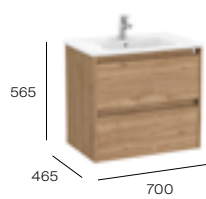

700mm basin and base unit with two soft-close drawers

Base unit
A857695...
£417.17

Basin - 1 taphole
A32799D000
£282.41

Required:
UK space saving waste
ZWHB100001
£38.98