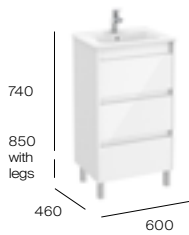

Dimensions in mm. All prices are inclusive of VAT.

Standard

3 drawers

600mm basin and base unit with three soft-close drawers

Base unit with legs
A857698...
£445.05

Basin - 1 taphole
A32799E000
£262.24

Required:
 UK space saving waste
ZWHB100001
£38.98