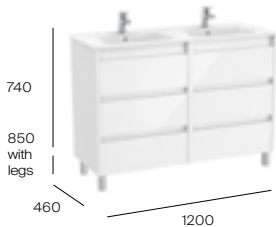

Standard

6 drawers

1200mm double basin and base unit with six soft-close drawers

Base unit with legs - 3 drawers (2 required)
A857698...
£445.05

Double basin - 1 taphole per bowl
A32799A000
£544.68

Required:
UK space saving waste
ZWHB100001
£38.98