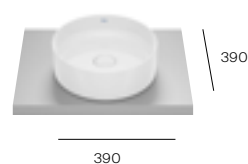

On countertop basins

Bol
350 x 350mm
Fineceramic® basin, 0 taphole
Gloss White
A32787L000
£183.60
Matt White
A32787L620
£220.32
Matt Black
A32787L080
£220.32

Bol
380 x 380mm
0 taphole
Gloss White
A32787K000
£198.29
Matt White
A32787K620
£237.95
Matt Black
A32787K080
£237.95

Bol
425 x 425mm
Fineceramic® basin, 0 taphole
Gloss White
A32787M000
£248.40
Matt White
A32787M620
£297.43
Matt Black
A32787M080
£297.43

Terra
390 x 390mm
Fineceramic® basin, 0 taphole
Gloss White
A32787N000
£216.00
Matt White
A32787N620
£259.20
Matt Black
A32787N080
£259.20

Compatible furniture and countertops

On Countertop Basin	Countertop furniture and Countertop				
	Horizon	Ona	Optica	The Gap	Savana Countertop
Bol	•	•	•	•	•
Diverta	•	•	•	•	•
Horizon	•	•	•	•	•
Ona	•	•	•	•	•
Optica	•	•	•	•	•
Sofia	•	•	•	•	•
Terra	•	•	•	•	•
The Gap	•	•	•	•	•
Ohtake	•	•	•	•	•