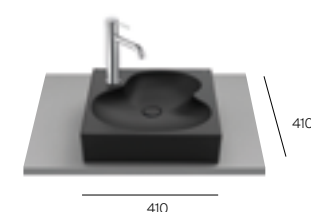

Matt Black

550 x 385mm
On-countertop basin

A327A13080*
£633.10

ø380mm
On-countertop basin

A327A15080*
£506.80

410 x 410mm
On-countertop basin

A327A14080
£498.00

* Basins are also available in Beige, Pearl, Coffee and Onyx colours. View the full collection at www.uk.roca.com