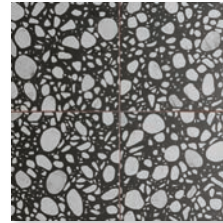

ceramic

terrana

These Terrana tiles feature smooth, rounded chips of white marble with soft grey veins to provide a contemporary take on traditional terrazzo. Available in 45cm x 45cm and three neutral hues, this range has a tranquil aesthetic, perfect for generating organic style within your home interiors. Made in a durable ceramic format, these tiles feature a natural matt finish with a PTV +36 anti-slip surface. They feature scored grid lines ready for grouting to create the illusion of four separate, smaller tiles for a cosy feeling in your home.

Ink
Size: 450x450x10.5mm