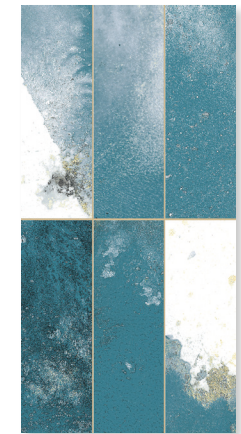

Brick Green

Size: 400x200x10.3mm

why not order a sample to see the true beauty of these tiles from your own home...