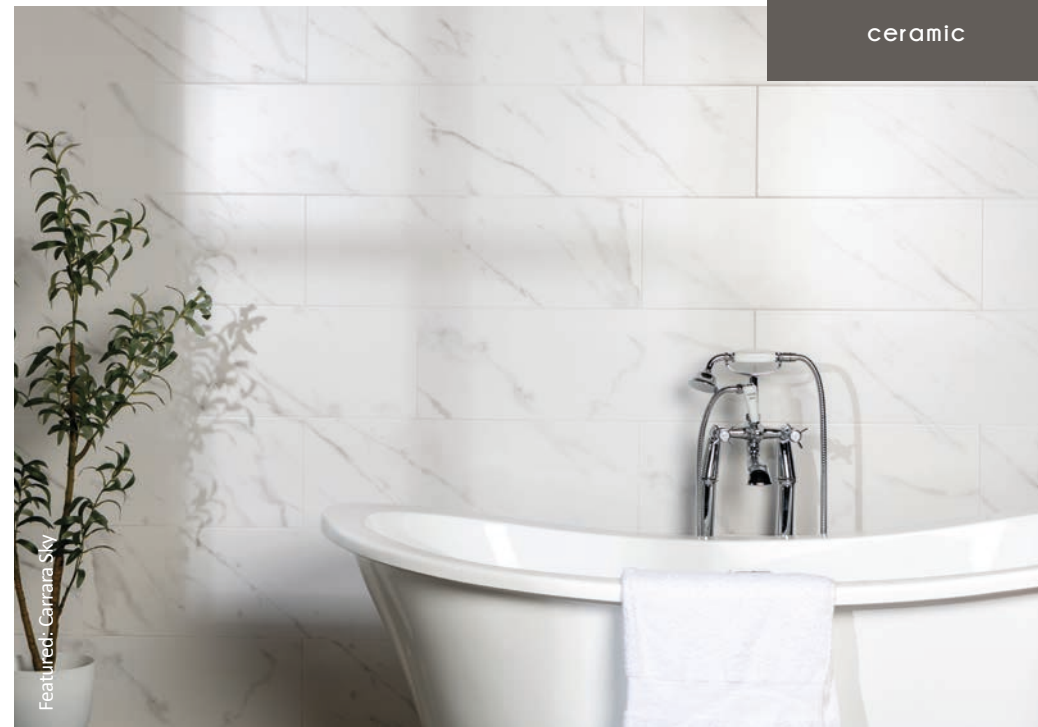

carrara sky

Introduce the delicate veining of our ceramic Carrara Sky Tiles, in a modern 250x750mm format with a plain flat and a structured wavy ceramic option, perfect for interior walls across any design in mind. Welcome the delicate grey veining and detail across our Carrara Sky ceramic tiles to your own home, for modern walls that exude elegance and luxury.

Size: 750x250x9mm