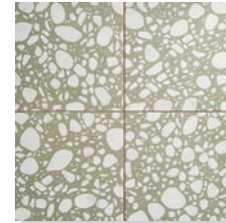

ceramic

terrana

These Terrana tiles feature smooth, rounded chips of white marble with soft grey veins to provide a contemporary take on traditional terrazzo. Available in 45cm x 45cm and three neutral hues, this range has a tranquil aesthetic, perfect for generating organic style within your home interiors. Made in a durable ceramic format, these tiles feature a natural matt finish with a PTV +36 anti-slip surface. They feature scored grid lines ready for grouting to create the illusion of four separate, smaller tiles for a cosy feeling in your home.

Fern