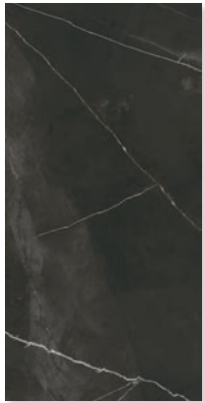

Royal Marble Polished

Size: 1200x600x10.5mm

porcelain