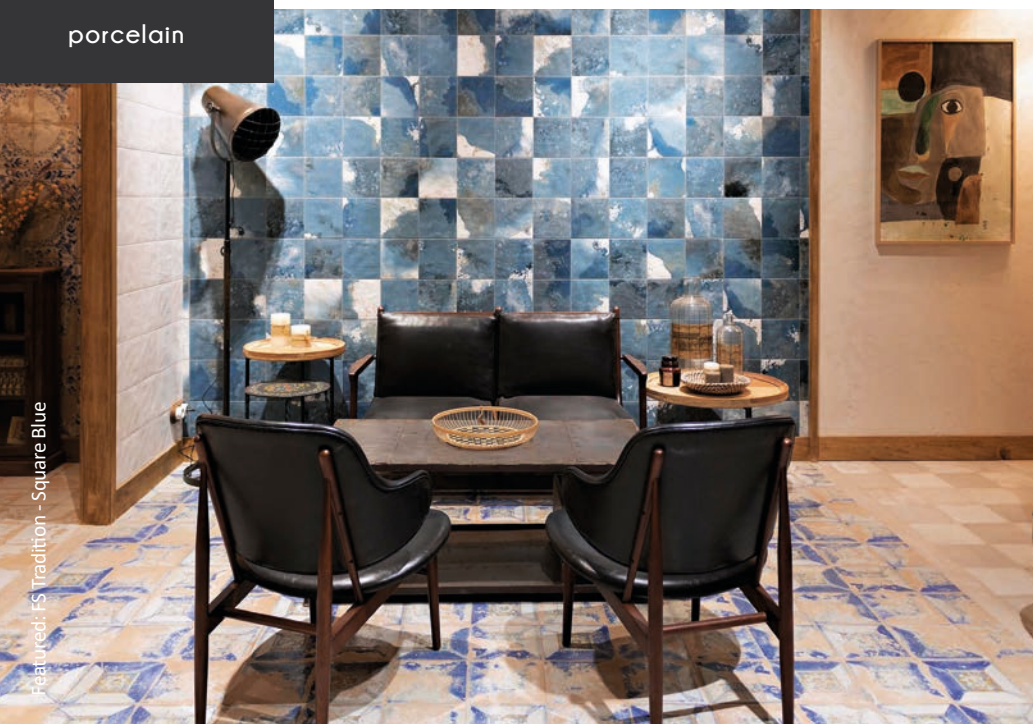

porcelain

fs tradition

These FS Tradition take inspiration from the traditional artisan firing technique 'raku' from Japan that is famous for its masterful look. The tiles are designed in a hard wearing white bodied ceramic format with a striking crackled glaze and a combined matt and gloss finish, giving these tiles an antiqued, handmade quality.