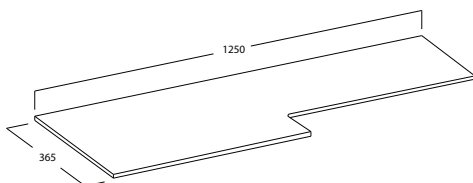

Solid Surface Countertops

12mm solid surface countertops are manufactured from acrylic, non porous material and are easy to cut and finish on site. Available in a selection of elegant designs, which will add luxury and a high quality finishing touch to any bathroom. These stunning countertops are also fully recyclable.

Size	Code	Price Band A	Price Band B
(W)555mm x (D)365mm x (H)12mm	SS/CL/555WCCT	£324.89	£324.89
(W)605mm x (D)250mm x (H)12mm	SS/605WCCT	£276.97	£276.97
(W)605mm x (D)450mm x (H)12mm	SS/CL/605CT	£332.45	£332.45
(W)1205mm x (D)450mm x (H)12mm	SS/CL/1205CT	£748.00	£748.00
(W)1500mm x (D)250mm x (H)12mm	SS12/SL150CT	£349.07	£515.28
(W)3000mm x (D)250mm x (H)12mm	SS12/SL300CT	£622.57	£956.53
(W)1500mm x (D)365mm x (H)12mm	SS12/150CT	£486.58	£728.35
(W)3000mm x (D)365mm x (H)12mm	SS12/300CT	£880.97	£1399.28