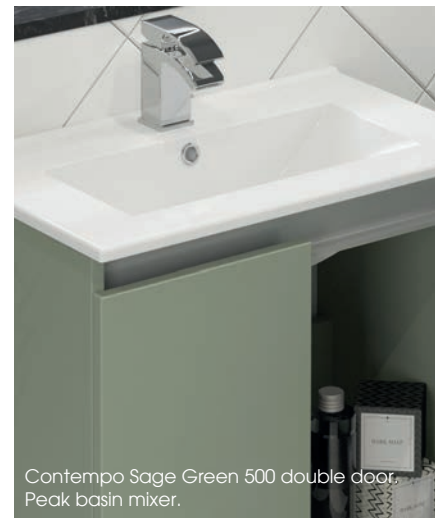

450mm Depth

(H) 540mm x (D) 450mm

500mm CM5DDOSBU £418.50
600mm CM6DDOSBU £451.97

Contempo Double Door Basin
Unit With Ceramic Basin

370mm Depth

(H) 540mm x (D) 370mm

500mm 2/CM5DDOSBU £411.76
600mm 2/CM6DDOSBU £445.50