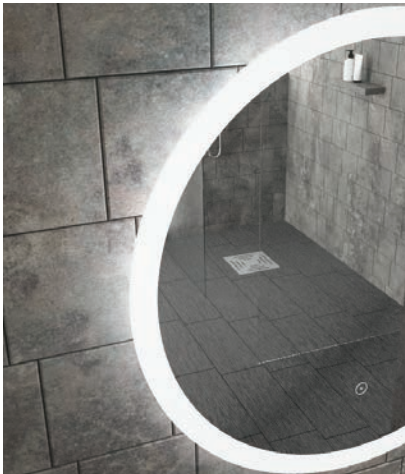

Illuminated Mirrors

Transform your bathroom with an LED illuminated mirror, or select from one of our colour changing options, which allows you to control the lighting level and mood with a touch of your finger. All our mirrors feature de-misters to clear your mirror at the touch of a button. Discrete shaver sockets are available with several of our mirrors and can be used with shavers or electric toothbrushes. You can also bring some entertainment to your bathroom with our Bluetooth enabled mirrors, which feature hidden speakers to help you start your day with your favourite music.

Daylight White Light

Perfect for brightening those early mornings and providing the best light for your morning routine.