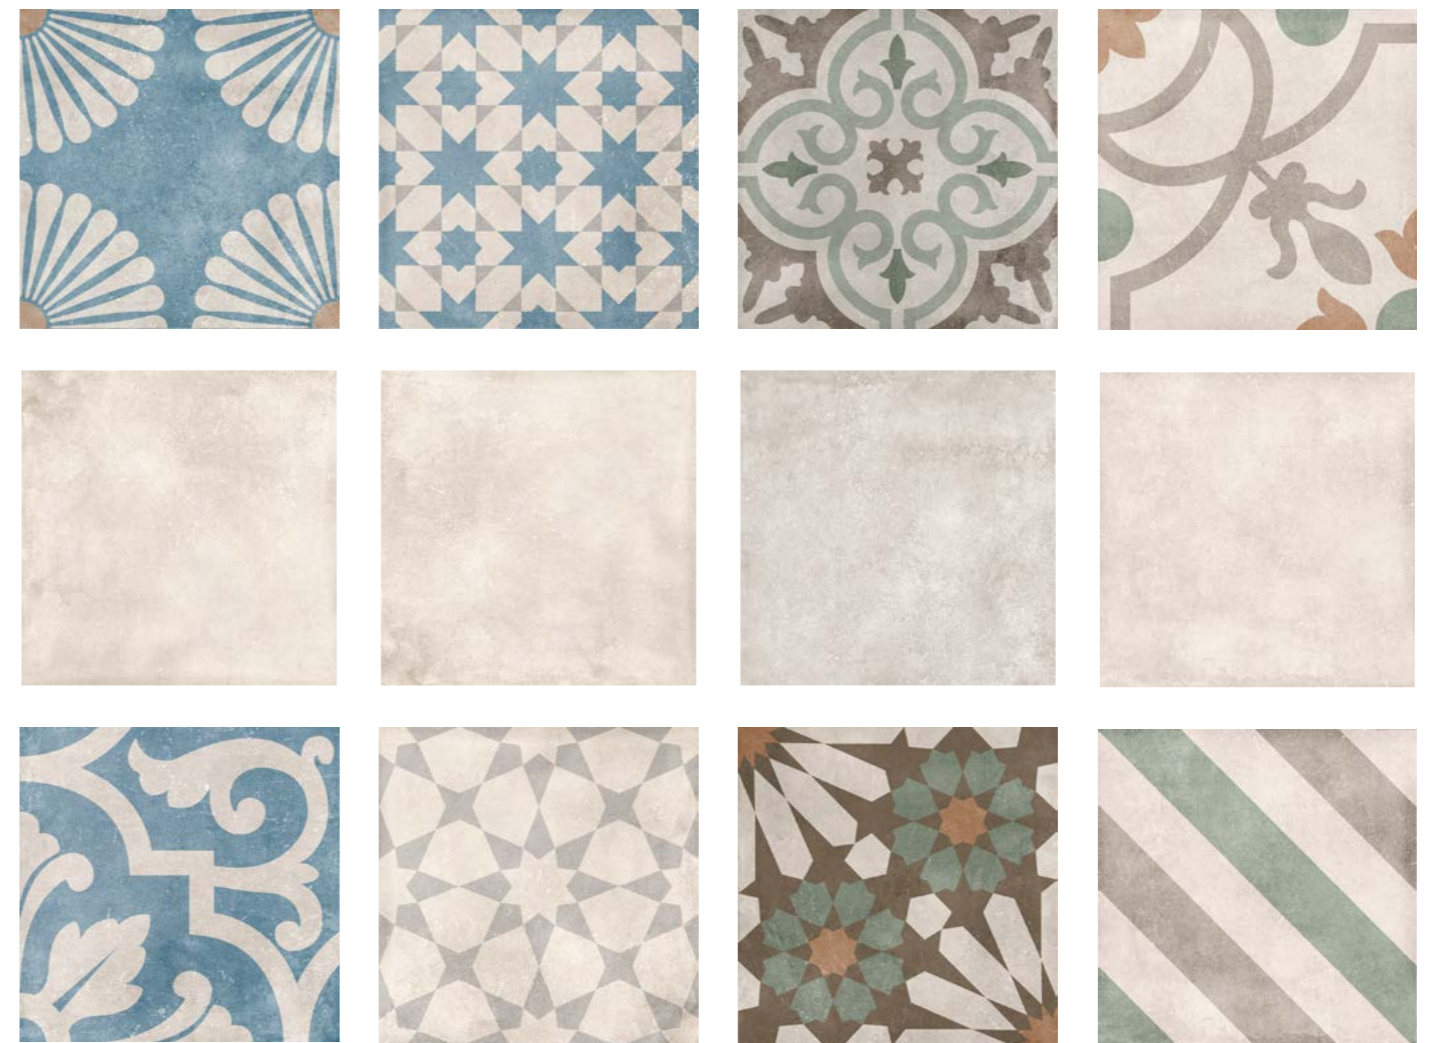

*Una combinazione
di seducenti stimoli visivi
e piacevoli sensazioni al tocco*