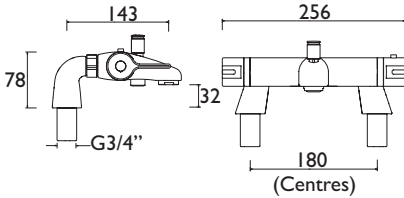

DESIGN UTILITY

Bathroom Taps & Showers

DESIGN UTILITY

Thermostatic Bath Shower Mixer

- Can be wall mounted using WMNT10 C
- Spout projection 143mm