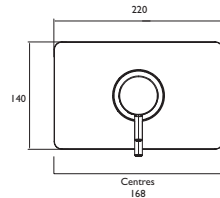

**PRISM®**

Thermostatic Dual Control Shower Valves

- Supplied with 2 x 8L/min flow regulators
- Easy to use Lever Handles

Bottom Outlet

Top Outlet

Recessed

Supplied with Easyfit wall outlet

CODE	TYPE	Min. Press.	PRICE
PM2 CSHXVO C	Exposed Bottom Outlet Valve	0.2 bar	£597.00
PM2 CSHXTVO C	Exposed Top Outlet Valve	0.1 bar	£684.00
PM2 CSHCVO C	Recessed Shower Valve	0.2 bar	£682.00