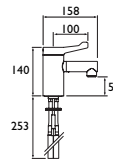

CODE	TYPE	Min. Press.	PRICE
SOLO2-T3SL	Basin Mixer	0.2 bar	POA

TMV3 Mono Basin Mixer with Long Lever Handle (no waste)

- Complies with HTM04-01
- Above basin access to serviceable parts, limiting down time
- Supplied with copper tails