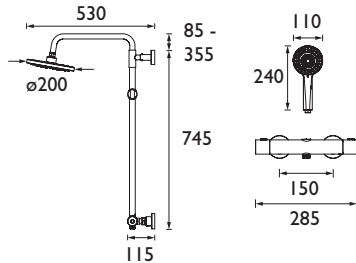

BUZ SHXDIVCTFF BLK

CODE	TYPE	Min. Press.	PRICE
BUZ2 SHXDIVCTFF C	Exposed Valve with Rigid Riser and Diverter	1.0 bar	£313.00
BUZ SHXDIVCTFF BLK	Exposed Valve with Rigid Riser and Diverter	1.0 bar	£359.00 Black