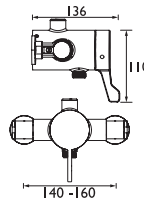

CODE	TYPE	Min. Press.	PRICE
OP TS3650TO EL C	Top Outlet Shower Valve	0.2 bar	POA

OPAC Thermostatic Concealed Shower Valve with Chrome Lever

- Single sequential control for both temperature and flow
- High performance at low pressures
- Integral Thermal Flushing for Infection Control
- Easy Isolation and Filter Removal