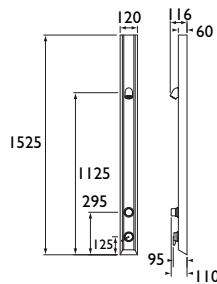

CODE	TYPE	Min. Press.	PRICE
TFP3001	Timed Flow Shower Panel with VR Head	0.5 bar	POA