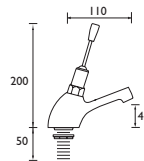

CODE	TYPE	Min. Press.	PRICE
Z L 1/2 C	Single Toggle Lever Basin Tap	0.2 bar	POA