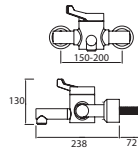

CODE	TYPE	Min. Press.	PRICE
H64WMT2	Basin Mixer	0.2 bar	POA

Timed Flow Temperature Control Basin Mixer

- Timed shut off to meet BS EN 816
- Max temperature limiter (adjustable) for user safety
- Vandal resistant 'release to activate' mechanism