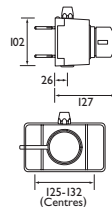

CODE	TYPE	Min. Press.	PRICE
OP TS1503 SCL C	Exposed Shower Valve	0.2 bar	POA