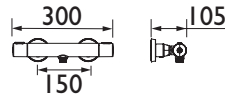

#### Thermostatic Safe Touch Bar Shower Valves

- Supplied with a wall mount 12 fixing kit for first fix and easy replacement

Bar Shower with Kit and multi function Handset

Bar Shower Valve Only

CODE	TYPE	Min. Press.	PRICE
FZ SHXMMCTFF C	Bar Shower with Kit and multi function Handset	0.2 bar	£169.00
FZ SHXVOCTFF C	Bar Shower Valve Only	0.2 bar	£150.00