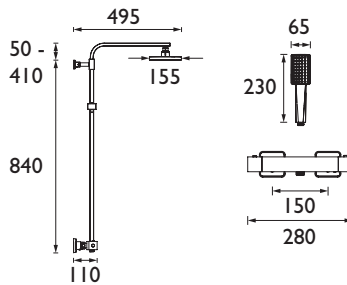

CRZ SHXDIVCTFF BLK

CODE	TYPE	Min. Press.	PRICE
CRZ2 SHXDIVCTFF C	Exposed Valve with Rigid Riser and Diverter	1.0 bar	£352.00
CRZ SHXDIVCTFF BLK	Exposed Valve with Rigid Riser and Diverter	1.0 bar	£405.00 Black