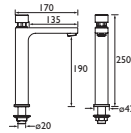

Single Tall Soft Touch Timed Flow Tap (with flow regulator)

- Timed shut off to meet BS EN 816
- Soft touch easy to use mechanism
- Supplied with 5L/min flow regulator

CODE	TYPE	Min. Press.	PRICE
Z2 TBV 1/2 C	Timed Flow Tap	0.2 bar	POA

Single Luxury Soft Touch Timed Flow Tap (with flow regulator)

- Timed shut off to meet BS EN 816
- Soft touch easy to use mechanism
- Supplied with 5L/min flow regulator