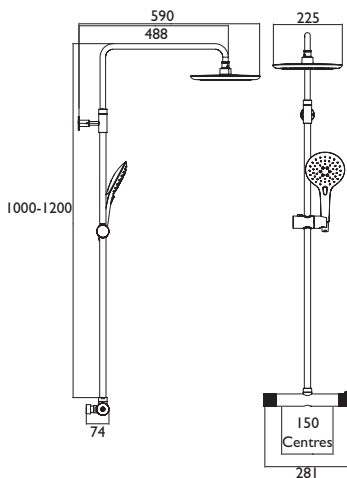

## CARRE

Versatile Carre has been designed to blend well with almost any bathroom, with an adjustable height rigid riser, sleek chrome shower heads, and unique tactile handles

**WALLMOUNT 12**  
The simplest solution for installing, maintaining and replacing bar showers.