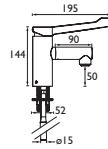

Non-Thermostatic Healthcare Tap with Long Lever Handle

- Pressure balancing basin mixer tap with long lever handle
- Removable spout to aid infection control regimes
- Smooth machined internal waterways to help limit the build-up of bacteria within the tap body

CODE	TYPE	Min. Press.	PRICE
SOLO-NM LL	Basin Mixer	0.5 bar	POA

Non-Thermostatic Tall Pillar Healthcare Tap with Long Lever Handle

- Pressure balancing tall basin mixer tap with long lever handle
- Removable spout to aid infection control regimes
- Smooth machined internal waterways to help limit the build-up of bacteria within the tap body