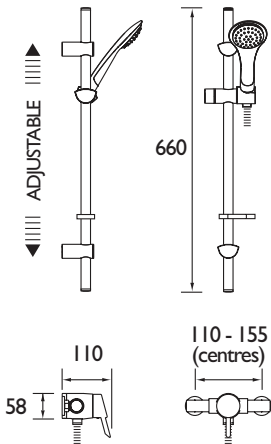

#### Thermostatic Single Control Mini Valve

- Supplied with 1 x 7L/min and 1 x 5L/min flow regulators fitted

Exposed

Recessed

CODE	TYPE	Min. Press.	PRICE
AE SHXAR C	Exposed Valve with adjustable Riser Kit	0,1 bar	£279.00
AE SHCAR C	Recessed Valve with adjustable Riser Kit	0,2 bar	£344.00