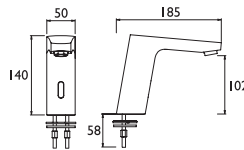

Infrared Automatic Basin Spout

- Non-touch control, using Infrared sensing technology, supports infection control measures
- Mains or battery powered
- IRBS2-CP not suitable for fitting to metallic sinks or troughs

CODE	TYPE	Min. Press.	PRICE
IRBS2-CP	Basin Spout	1.0 bar	POA

Infrared Automatic Swan Basin Spout

- Non-touch control, using Infrared sensing technology, supports infection control measures
- Mains or battery powered
- Also available in Brushed Nickel finish