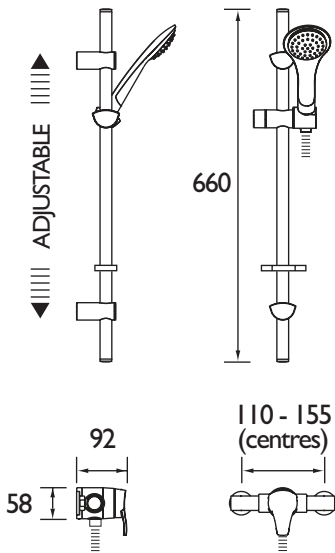

CAPRI

Thermostatic Single Control Mini Valve

- Supplied with 1 x 7L/min and 1 x 5L/min flow regulators

CODE	TYPE	Min. Press.	PRICE
CAP2 SHXAR C	Exposed Valve with adjustable Riser Kit	0.1 bar	£279.00