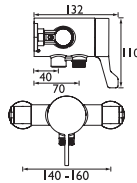

OPAC Thermostatic Exposed Shower Valve with Chrome Lever

- Single sequential control for both temperature and flow
- High performance at low pressures
- Adjustable inlet elbows allow centres between 140mm - 160mm
- Integral Thermal Flushing for Infection Control
- Easy Isolation and Filter Removal

CODE	TYPE	Min. Press.	PRICE
OP TS3650 EL C	Exposed Shower Valve	0.2 bar	POA

OPAC Thermostatic Top Outlet Shower Valve with Chrome Lever

- Single sequential control for both temperature and flow
- High performance at low pressures
- Adjustable inlet elbows allow centres between 140mm - 160mm
- Integral Thermal Flushing for Infection Control
- Easy Isolation and Filter Removal