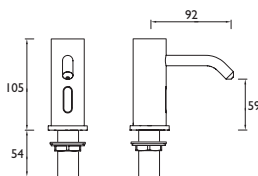

CODE	TYPE	PRICE
IRSD1-CP	Soap Dispenser	POA