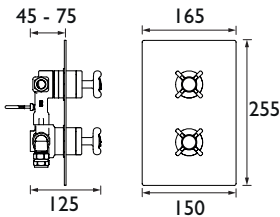

#### Thermostatic Recessed Shower Valves

- Fully serviceable from the front
- Metal back plate and handles for added durability
- Supplied with wall outlet

Single Outlet

Two Outlet Diverter

Twin Stopcocks