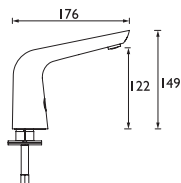

Infrared Automatic Temperature Control Swan Basin Spout

- Non-touch control, using Infrared sensing technology, supports infection control measures
- Mains or battery powered
- Also available in Brushed Nickel finish

CODE	TYPE	Min. Press.	PRICE
IRBS4-CP	Basin Spout	1.0 bar	POA

Infrared Automatic Swan Basin Spout

- Non-touch control, using Infrared sensing technology, supports infection control measures
- Mains or battery powered
- Automatic switch off supports water saving