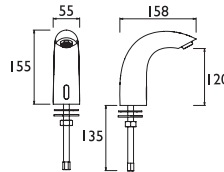

ELECTRONIC CONTROLS

Contract

Single Soft Touch Timed Flow Bib Tap (with flow regulator)

- Timed shut off to meet BS EN 816
- Soft touch easy to use mechanism
- Supplied with 5L/min flow regulator

CODE	TYPE	Min. Press.	PRICE
Z2 BIB C	Timed Flow Tap	0.5 bar	POA

Infrared Automatic Swan Basin Spout

- Non-touch control, using Infrared sensing technology, supports infection control measures
- Mains or battery powered
- Automatic switch off supports water saving

CODE	TYPE	Min. Press.	PRICE
IRBS1-CP	Basin Spout	1.0 bar	POA

Infrared Automatic Basin Spout

- Non-touch control, using Infrared sensing technology, supports infection control measures
- Mains or battery powered
- IRBS2-CP not suitable for fitting to metallic sinks or troughs

CODE	TYPE	Min. Press.	PRICE
IRBS2-CP	Basin Spout	1.0 bar	POA

Infrared Automatic Swan Basin Spout

- Non-touch control, using Infrared sensing technology, supports infection control measures
- Mains or battery powered
- Also available in Brushed Nickel finish

CODE	TYPE	Min. Press.	PRICE
IRBS3-CP	Basin Spout	1.0 bar	POA