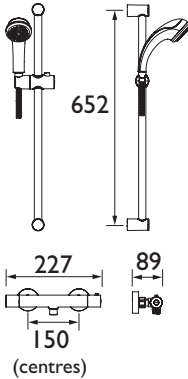

CODE	TYPE	Min. Press.	PRICE
ZI SHXSMCTFF C	Bar Valve with Fast Fit Connections	0.2 bar	£145.00
ZI SHXSMCT C	Bar Valve with Standard Connections	0.2 bar	£125.00