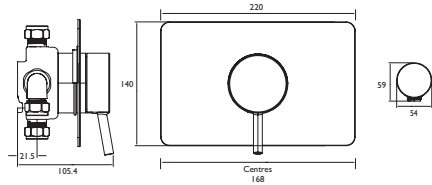

**PRISM®**

Thermostatic Single Control Shower Valves

- Supplied with 2 x 8L/min flow regulators
- Easy to use Lever Handles

**Bottom Outlet**

**Top Outlet**

**Recessed**

Supplied with Easyfit wall outlet

CODE	TYPE	Min. Press.	PRICE
<b>PM2 SQSHXVO C</b>	Exposed Bottom Outlet Valve	0.2 bar	<b>£488.00</b>
<b>PM2 SQSHXTVO C</b>	Exposed Top Outlet Valve	0.1 bar	<b>£488.00</b>
<b>PM2 SQSHCVO C</b>	Recessed Shower Valve	0.2 bar	<b>£584.00</b>