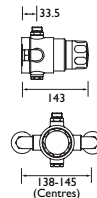

CODE	TYPE	Min. Press.	PRICE
TS1503ECP-2000-MK	15mm Mixing Valve	0.1 bar	POA