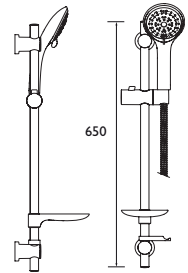

CODE	TYPE	Min. Press.	PRICE
AR3 SHCVO C	Single Outlet Shower Valve	0.2 bar	£350.00
AR3 SHCDIV C	Two Outlet Diverter Valve	0.2 bar	£413.00
AR3 SHCMT C	Single Outlet Shower Valve with Kit	0.2 bar	£398.00