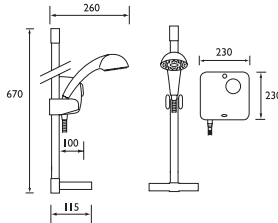

POWER SHOWER

Thermostatic Power Showers

- 15mm push-fit inlet connections
- Thermostatic cartridge keeps water temperature within +/- 1°C
- Push button start/stop with single temperature dial
- Includes hose, rub-clean anti-limescale handset and riser rail
- Power rating: 230V AC@50Hz/150W
- Suitable for low pressure gravity systems only