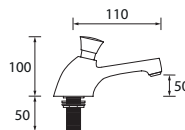

Value Non Concussive Basin Taps

- Timed shut off to meet BS EN 816
- Soft touch easy to use mechanism

CODE	TYPE	Min. Press.	PRICE
VA NC 1/2 C	Timed Flow Taps	0.2 bar	POA