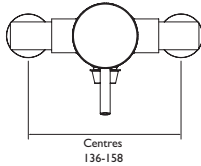

**PRISM®**

Thermostatic Single Control Shower Valves

- Supplied with 2 x 8L/min flow regulators
- Easy to use Lever Handles

**Bottom Outlet**

**Top Outlet**

**Recessed**

Supplied with Easyfit wall outlet

CODE	TYPE	Min. Press.	PRICE
<b>PM2 SQSHXVO C</b>	Exposed Bottom Outlet Valve	0.2 bar	<b>£488.00</b>
<b>PM2 SQSHXTVO C</b>	Exposed Top Outlet Valve	0.1 bar	<b>£488.00</b>
<b>PM2 SQSHCVO C</b>	Recessed Shower Valve	0.2 bar	<b>£584.00</b>