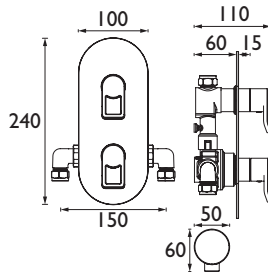

CODE	TYPE	Min. Press.	PRICE
SAF SHCVO C	Single Outlet	0.2 bar	£404.00
SAF SHCDIV C	Two Outlet Diverter	0.2 bar	£432.00