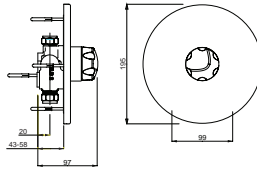

OPAC Thermostatic Concealed Mini Valve with Chrome Handwheel

- Single sequential control for both temperature and flow
- Concealed shower with easy-access cover plate for servicing
- Integral isolator and easy clean filters