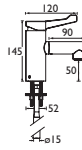

Non-Thermostatic Healthcare Tap Short Lever Handle

- Pressure balancing basin mixer tap with short lever handle
- Removable spout to aid infection control regimes
- Smooth machined internal waterways to help limit the build-up of bacteria within the tap body