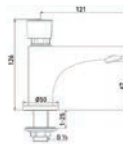

CODE	TYPE	Min. Press.	PRICE
Z2 DUS 1/2 C	Timed Flow Tap	0.5 bar	POA

Single Basin Soft Touch Timed Flow Tap (with flow regulator)

- Timed shut off to meet BS EN 816
- Soft touch easy to use mechanism
- Supplied with 5L/min flow regulator