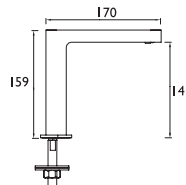

CODE	TYPE	Min. Press.	PRICE
IRBS3-CP	Basin Spout	1.0 bar	POA