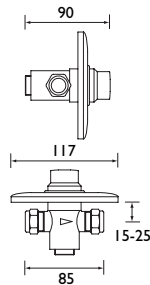

CODE	TYPE	Min. Press.	PRICE
TUF100CCP	Timed Flow Control Shower	0.2 bar	POA