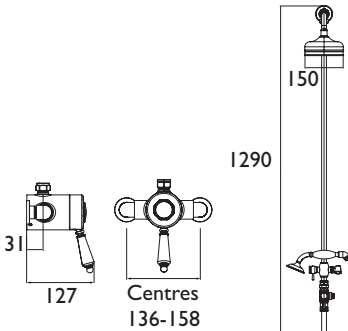

### Thermostatic Exposed Shower Valves with Diverter

- Supplied with 2 x 8L/min flow regulators

Single Control

Dual Control

CODE	TYPE	Min. Press.	PRICE
N2 SQSHXDIV C	Single Control Valve with Rigid Riser and Diverter	0.2 bar	£780.00
N2 CSHXDIV C	Dual Control Valve with Rigid Riser and Diverter	0.2 bar	£827.00