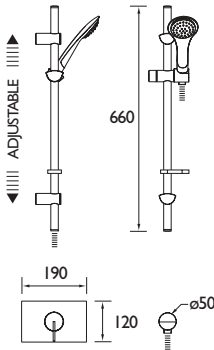

Recessed Valve with adjustable Riser Kit