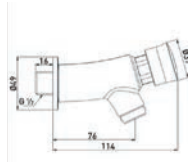

ELECTRONIC CONTROLS

Contract

Single Soft Touch Timed Flow Bib Tap (with flow regulator)

- Timed shut off to meet BS EN 816
- Soft touch easy to use mechanism
- Supplied with 5L/min flow regulator

CODE	TYPE	Min. Press.	PRICE
Z2 BIB C	Timed Flow Tap	0.5 bar	POA

Infrared Automatic Swan Basin Spout

- Non-touch control, using Infrared sensing technology, supports infection control measures
- Mains or battery powered
- Automatic switch off supports water saving