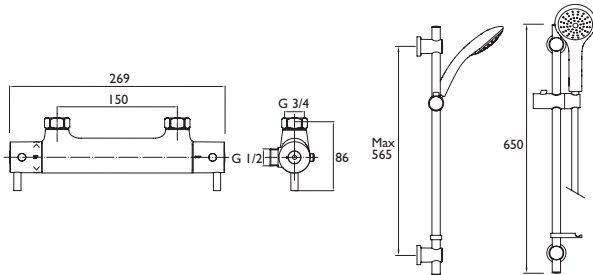

PRISM®

Safe Touch Bar Valve with Adjustable Riser Kit

- Easy to use Lever Handles

CODE	TYPE	Min. Press.	PRICE
PM SHXMMCTFF C	Safe Touch Bar Valve with adjustable Riser Kit	0.2 bar	£417.00