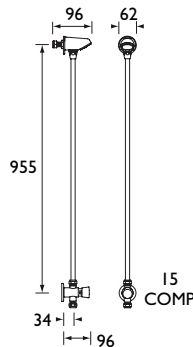

Exposed Timed Flow Control Shower with Fixed Head

- Supplied pre-plumbed and ready for connection to a pre-blended supply
- Water economy push button operation with 25 second constant flow (+5/-10 secs)
- Vandal resistant showerhead with adjustable spray trajectory and a choice of spray rings