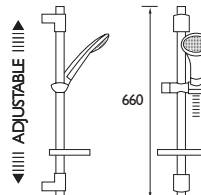

Economy Single Function Slide Bar Shower Kit

- Single function, rub-clean, anti-limescale handset
- 1.5m hose
- Soap tray with integral closed loop hose retainer