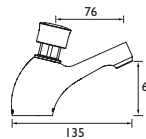

CODE	TYPE	Min. Press.	PRICE
Z2 1/2 C	Timed Flow Tap	0.5 bar	POA