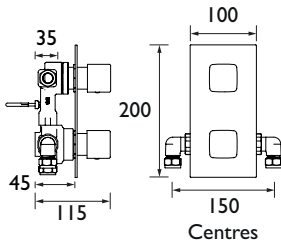

CODE	TYPE	Min. Press.	PRICE
COB SHCVO C	Single Outlet	0.2 bar	£370.00
COB SHCDIV C	Two Outlet Diverter	0.2 bar	£419.00
COB SHC3STP C	Twin Stopcocks	0.2 bar	£459.00