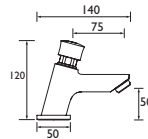

CODE	TYPE	Min. Press.	PRICE
Z2 LUX 1/2 C	Timed Flow Tap	0.5 bar	POA

Single Pillar Basin Soft Touch Timed Flow Tap (with flow regulator)

- Timed shut off to meet BS EN 816
- Soft touch easy to use mechanism
- Supplied with 5L/min flow regulator