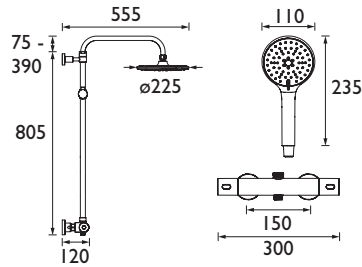

BUZ2 SHXDIVCTFF C