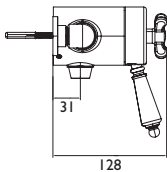

### Thermostatic Dual Control Shower Valves

- Supplied with 2 x 8L/min flow regulators

Exposed Bottom Outlet

Exposed Top Outlet

Recessed

128

136-158  
Centres

133