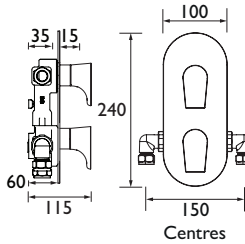

CODE	TYPE	Min. Press.	PRICE
HOU SHCVO C	Single Outlet	0.2 bar	£460.00
HOU SHCDIV C	Two Outlet Diverter	0.2 bar	£484.00