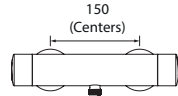

BAR SHOWERS

Contract

OPAC Thermostatic Exposed Bar Shower Valve with Fast Fit Connections

- Cool Touch Shower valve body for ultimate user safety
- Easy installation with isolating wallmount 12 fixing kit
- Integral flushing mechanism for easy maintenance

WALLMOUNT 12
The simplest solution for installing, maintaining and replacing bar showers.

CODE	TYPE	Min. Press.	PRICE
OP SHXVO ISOL EH C	Bar Shower Valve Only	0.2 bar	POA

OPAC Thermostatic Exposed Bar Shower Valve with Chrome Levers and Fast Fit Connections

- Cool Touch Shower valve body for ultimate user safety
- Easy installation with isolating wallmount 12 fixing kit
- Integral flushing mechanism for easy maintenance

WALLMOUNT 12
The simplest solution for installing, maintaining and replacing bar showers.