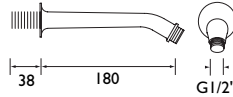

180mm Concealed Shower Arm

- 180mm projection for use with concealed pipework
- 1/2" BSP inlet and outlet connections

CODE	TYPE	PRICE
SA180CP	Shower Arm	POA