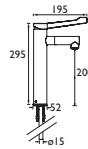

CODE	TYPE	Min. Press.	PRICE
SOLO-NMT LL	Basin Mixer	0.5 bar	POA

TMV3 Mono Basin Mixer with Short Lever Handle (no waste)

- Complies with HTM04-01
- Above basin access to serviceable parts, limiting down time
- Supplied with copper tails