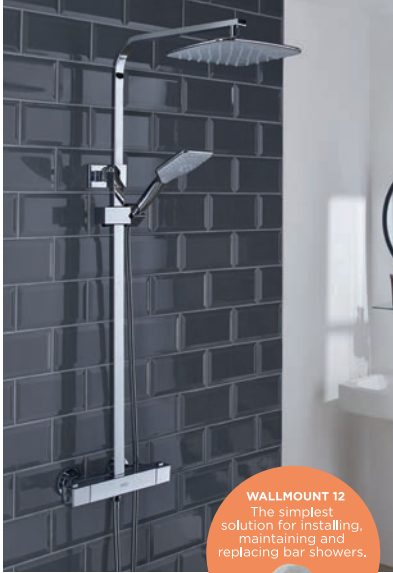

CRAZE

Bathroom Taps & Showers

CRZ2 SHXDIVCTFF C

WALLMOUNT 12
The simplest solution for installing, maintaining and replacing bar showers.

CRAZE

Angular, sleek and stylish, Craze gives a spa look to any bathroom. With its luminance chrome finish, adjustable height slim square drenching shower head and multi-function rub-clean handset it is both stylish and practical. All wrapped up in an affordable package. Supplied with Bristan's unique isolating wallmount 12 for simple, hassle free installation and servicing.