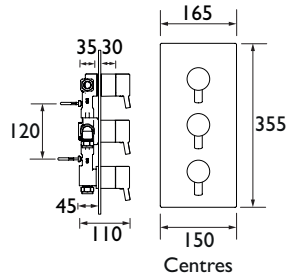

CODE	TYPE	Min. Press.	PRICE
PM2 SHCVO C	Single Outlet	0.2 bar	£397.00
PM2 SHCDIV C	Two Outlet Diverter	0.2 bar	£439.00
PM2 SHC3STP C	Twin Stopcocks	0.2 bar	£494.00
PM2 SHC3DIV C	Two Outlet Diverter and Single Stopcock	0.2 bar	£496.00