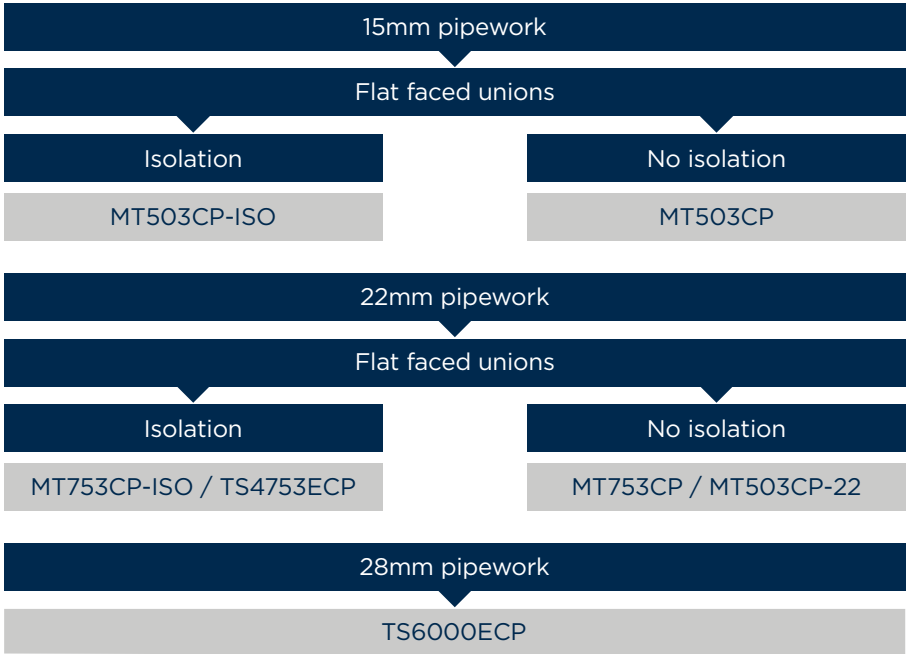

Choosing your Thermostatic Mixing Valve

Our range of thermostatic mixing valves includes a choice of options to meet the needs of your project.

Pipe valve size	Pressure (bar)								Valve type
	0.1	0.2	0.5	1	2	3	4	5	
Flow rate litres / min									
15mm	5	8.5	15	21.5	31				MT503
22mm	10	17	28	42	59	73	85	95	MT753
22mm	13	19	33	47	66	81	94	105	TS4753ECP
28mm	23	36	62	88	125	150	176	195	TS6000ECP

Choosing the right size mixing valve for your plumbing system requirements in three simple steps:

Step One

Calculate the pressure drop dependent on the flow rate through the fitting (e.g. with 7 litres per minute flow regulators)

- e.g. 7 litres per minute through a VR3000 showerhead = Pressure drop of... **A**
- 7 litres per minute through a MEFC timed flow control = Pressure drop of... **B**

Step Two

Multiply the number of outlets by the required flow rate through each showerhead
e.g. 7 litres per showerhead x 6 outlets = 42 litres per minute

Refer to the table (below left). Locate the nearest flow rate value ensuring it is $\geq$ than required. This gives the total pressure drop. **C**

Step Three

Add together **A + B + C** **D**