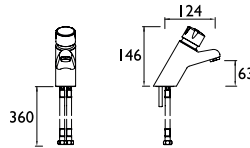

CODE	TYPE	Min. Press.	PRICE
Z TC 1/2 C	Basin Mixer	1.0 bar	POA

Single Toggle Lever Basin Tap (with flow regulator)

- Approx. 15 second shut off
- Supplied with both hot and cold indices
- Supplied with 6 L/min flow regulator fitted