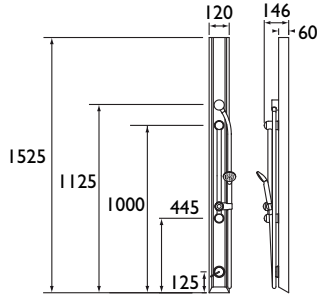

SHOWER PANELS

Contract

Shower Panel with Kit

- Integral thermostatic valve reduces deadleg and risk of legionella
- Category 5 compliant flexible kit
- Anti-Microbial coating to assist infection control