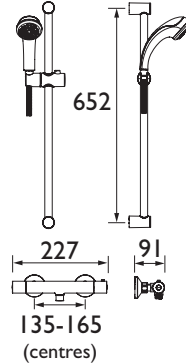

CODE	TYPE	Min. Press.	PRICE
ZI SHXSMCTFF C	Bar Valve with Fast Fit Connections	0.2 bar	£145.00
ZI SHXSMCT C	Bar Valve with Standard Connections	0.2 bar	£125.00