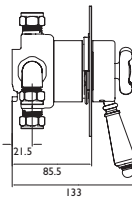

1901

Thermostatic Dual Control Shower Valves

- Supplied with 2 x 8L/min flow regulators

Exposed Bottom Outlet

Exposed Top Outlet

128

136-158
Centres

133

220
140
Centres
168

CODE	TYPE	Min. Press.	PRICE
N2 CSHXVO C	Exposed Bottom Outlet Valve	0.2 bar	£495.00
N2 CSHXTVO C	Exposed Top Outlet Valve	0.2 bar	£521.00
N2 CSHCVO C	Recessed Valve	0.2 bar	£580.00