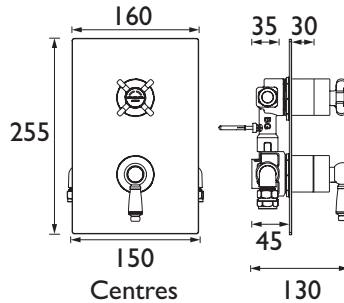

CODE	TYPE	Min. Press.	PRICE
RS2 SHCVO C	Single Outlet	0.2 bar	£490.00
RS2 SHCDIV C	Two Outlet Diverter	0.2 bar	£521.00