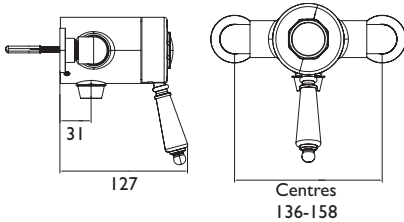

Exposed Top Outlet