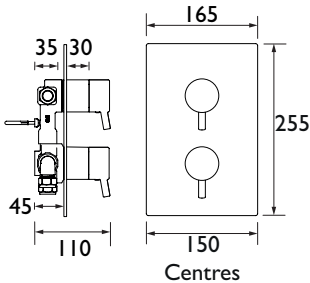

CODE	TYPE	Min. Press.	PRICE
PM2 SHCVO C	Single Outlet	0.2 bar	£397.00
PM2 SHCDIV C	Two Outlet Diverter	0.2 bar	£439.00
PM2 SHC3STP C	Twin Stopcocks	0.2 bar	£494.00
PM2 SHC3DIV C	Two Outlet Diverter and Single Stopcock	0.2 bar	£496.00