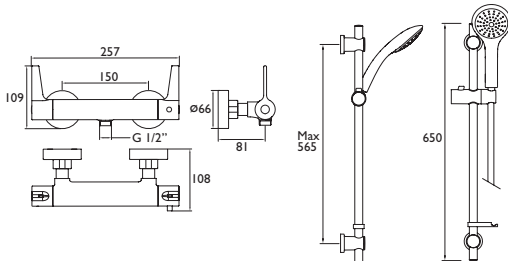

DESIGN UTILITY LEVER

Thermostatic Bar Shower

- Supplied with 1 x 7L/min and 1 x 5L/min flow regulators
- Supplied with a wall mount 12 fixing kit for first fix and easy replacement