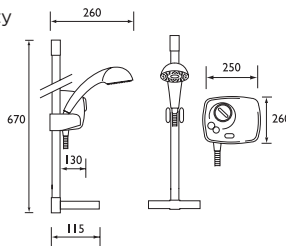

POWER SHOWER

Thermostatic Power Showers

- Eco button for deactivation of pump
- 15mm push-fit inlet connections
- Thermostatic cartridge keeps water temperature within +/- 1°C
- Push button start/stop with single temperature dial
- Includes hose, rub-clean anti-limescale handset and riser rail
- Power rating: 230V AC@50Hz/150W
- Suitable for low pressure gravity systems only