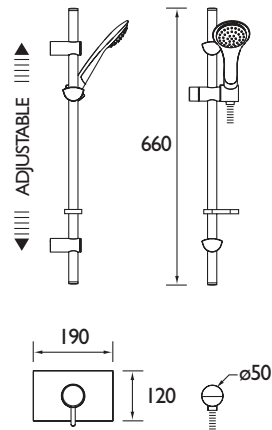

#### Thermostatic Single Control Mini Valve

- Supplied with 1 x 7L/min and 1 x 5L/min flow regulators fitted

Exposed

Recessed

CODE	TYPE	Min. Press.	PRICE
AE SHXAR C	Exposed Valve with adjustable Riser Kit	0,1 bar	£279.00
AE SHCAR C	Recessed Valve with adjustable Riser Kit	0,2 bar	£344.00