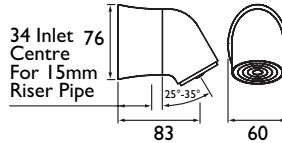

Vandal Resistant Adjustable Exposed Shower Head

- Curved design with tamper proof fixings and anti-rotation system
- Interchangeable spray rings and adjustable spray angle 25°-35°
- Top or bottom inlet