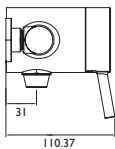

CODE	TYPE	Min. Press.	PRICE
PM2 SQSHXVO C	Exposed Bottom Outlet Valve	0.2 bar	£488.00
PM2 SQSHXTVO C	Exposed Top Outlet Valve	0.1 bar	£488.00
PM2 SQSHCVO C	Recessed Shower Valve	0.2 bar	£584.00