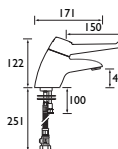

CODE	TYPE	Min. Press.	PRICE
SOLO2-T3LL	Basin Mixer	0.2 bar	POA