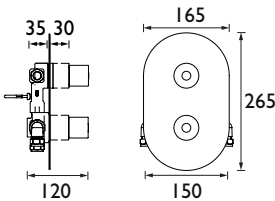

CODE	TYPE	Min. Press.	PRICE
AR3 SHCVO C	Single Outlet Shower Valve	0.2 bar	£350.00
AR3 SHCDIV C	Two Outlet Diverter Valve	0.2 bar	£413.00
AR3 SHCMT C	Single Outlet Shower Valve with Kit	0.2 bar	£398.00