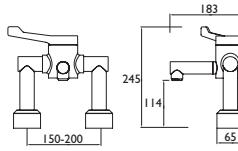

TAPS

Contract

Single Control Deck Mounted Basin Mixer

- Complies with HTM04-01
- Integral flush system assists against infection
- 1-step isolation and filter removal

CODE	TYPE	Min. Press.	PRICE
H64DMT2	Basin Mixer	0.2 bar	POA

Single Control Wall Mounted Basin Mixer

- Complies with HTM04-01
- Integral flush system assists against infection
- 1-step isolation and filter removal