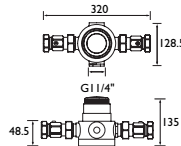

CODE	TYPE	Min. Press.	PRICE
TS6000ECP	28mm Mixing Valve	0.1 bar	POA

22mm Thermostatic Mixing Valve

- Ideal for group applications at pressures as low as 0.1 bar
- Temperature control can be locked in position or allow adjustment
- Automatic shutoff in the event of hot or cold water supply failure