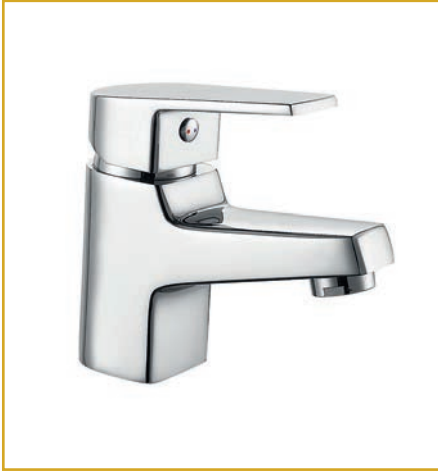

NIVA

A bold square design that will make a statement in any bathroom