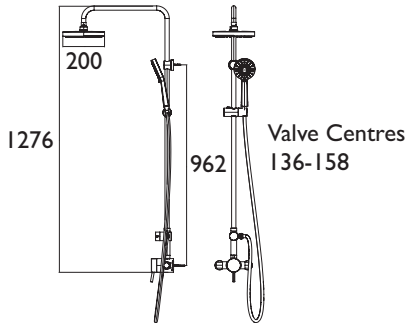

CODE	TYPE	Min. Press.	PRICE
PM2 SQSHXDIV C	Shower Valve with Rigid Riser and Diverter	1.0 bar	£667.00
PM2 SQSHXAR C	Shower Valve with adjustable Riser Kit	0.1 bar	£519.00