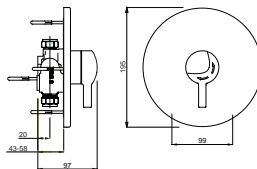

OPAC Thermostatic Concealed Mini Valve with Chrome Handwheel

- Single sequential control for both temperature and flow
- Concealed shower with easy-access cover plate for servicing
- Integral isolator and easy clean filters

CODE	TYPE	Min. Press.	PRICE
MINI2 TS1203 CH C	Concealed Mini Valve	0.2 bar	POA

OPAC Thermostatic Exposed Mini Valve with Chrome Lever

- Single sequential control for both temperature and flow
- Adjustable inlet centres mean you can use existing pipework with centres between 110mm - 155mm
- High performance even at 0.5 bar inlet pressure

CODE	TYPE	Min. Press.	PRICE
MINI2 TS1203 EL C	Exposed Mini Valve	0.1 bar	POA

OPAC Thermostatic Concealed Mini Valve with Chrome Lever

- Single sequential control for both temperature and flow
- Concealed shower with easy-access cover plate for servicing
- Integral isolator and easy clean filters

CODE	TYPE	Min. Press.	PRICE
MINI2 TS1203 CL C	Concealed Mini Valve	0.2 bar	POA

OPAC Thermostatic Exposed Mini Valve with Rigid Riser

- Single sequential control for both temperature and flow
- Supplied with rigid riser and fixed head
- Adjustable inlet centres mean you can use existing pipework with centres between 110mm - 155mm

CODE	TYPE	Min. Press.	PRICE
MINI2 TS1203 RR C	Exposed Mini Valve	0.1 bar	POA