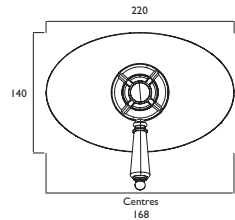

### Thermostatic Dual Control Shower Valves

- Supplied with 2 x 8L/min flow regulators

Exposed Bottom Outlet

Exposed Top Outlet

Recessed

128

136-158  
Centres

133