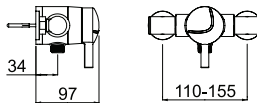

OPAC Thermostatic Exposed Mini Valve with Chrome Lever

- Single sequential control for both temperature and flow
- Adjustable inlet centres mean you can use existing pipework with centres between 110mm - 155mm
- High performance even at 0.5 bar inlet pressure

CODE	TYPE	Min. Press.	PRICE
MINI2 TS1203 EL C	Exposed Mini Valve	0.1 bar	POA

OPAC Thermostatic Concealed Mini Valve with Chrome Lever

- Single sequential control for both temperature and flow
- Concealed shower with easy-access cover plate for servicing
- Integral isolator and easy clean filters