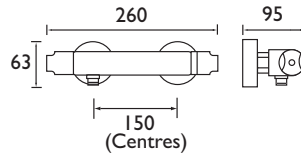

CODE	TYPE	Min. Press.	PRICE
AR2 SHXMTFF C	Bar Shower with Kit and multi function Handset	0.2 bar	£300.00
AR2 SHXVOFF C	Bar Shower Valve Only	0.2 bar	£237.00