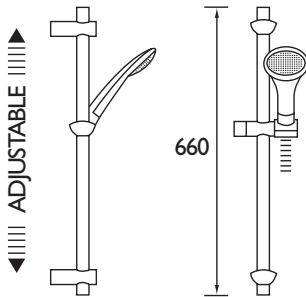

Multi function
Handset