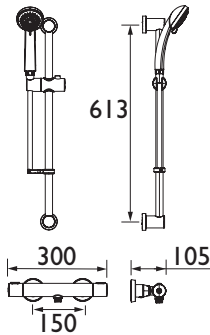

#### Thermostatic Safe Touch Bar Shower Valves

- Supplied with a wall mount 12 fixing kit for first fix and easy replacement

Bar Shower with Kit and multi function Handset

Bar Shower Valve Only

CODE	TYPE	Min. Press.	PRICE
FZ SHXMMCTFF C	Bar Shower with Kit and multi function Handset	0.2 bar	£169.00
FZ SHXVOCTFF C	Bar Shower Valve Only	0.2 bar	£150.00