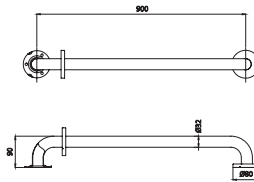

## Grab Rail / Slide Rail Shower Kit - 900mm

- Tough, non corrosive 32mm diameter stainless steel Grab Rail/Slide Bar
- Easy to use, robust slider mechanism
- 190kg Max user weight

CODE	TYPE	PRICE
EV KIT-EGB C	Shower Kit	POA