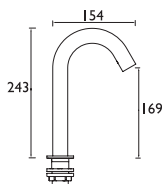

CODE	TYPE	Min. Press.	PRICE
IRBS5-CP	Basin Spout	1.0 bar	POA

Infrared Automatic Basin Wall Spout

- Non-touch control, using Infrared sensing technology, supports infection control measures
- Mains or battery powered
- Automatic switch off supports water saving