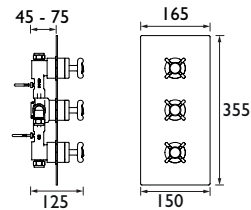

#### Thermostatic Recessed Shower Valves

- Fully serviceable from the front
- Metal back plate and handles for added durability
- Supplied with wall outlet

Single Outlet

Two Outlet Diverter

Twin Stopcocks