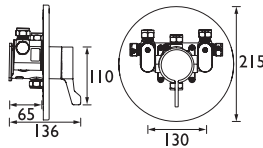

CODE	TYPE	Min. Press.	PRICE
OP TS3650 CL C	Concealed Shower Valve	0.2 bar	POA

OPAC Thermostatic Exposed Shower Valve with Chrome Lever and Shroud

- Single sequential control for both temperature and flow
- ABS protective shroud ensures safe surface temperature
- Adjustable inlet elbows allow centres between 125mm - 132mm