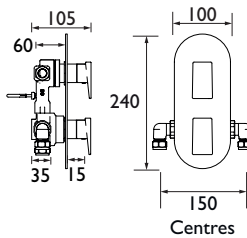

CODE	TYPE	Min. Press.	PRICE
SAI SHCVO C	Single Outlet	0.2 bar	£490.00
SAI SHCDIV C	Two Outlet Diverter	0.2 bar	£521.00