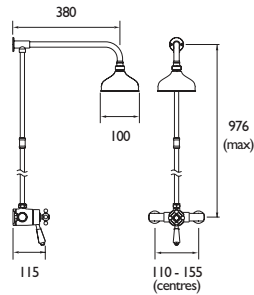

Rigid Riser

CODE	TYPE	Min. Press.	PRICE
R2 SHXAR C	Riser Kit and Single Function Handset	0,1 bar	£451.00
R2 SHXRR C	Rigid Riser	0,1 bar	£508.00