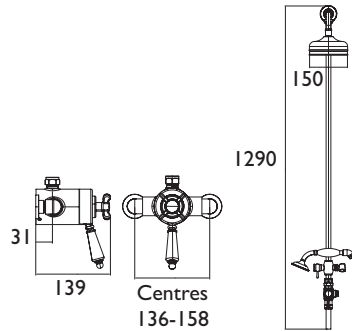

### Thermostatic Exposed Shower Valves with Diverter

- Supplied with 2 x 8L/min flow regulators

Single Control

Dual Control

CODE	TYPE	Min. Press.	PRICE
N2 SQSHXDIV C	Single Control Valve with Rigid Riser and Diverter	0.2 bar	£780.00
N2 CSHXDIV C	Dual Control Valve with Rigid Riser and Diverter	0.2 bar	£827.00