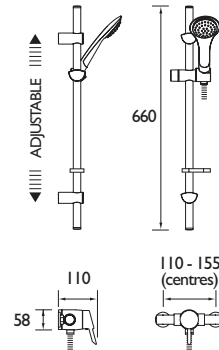

Exposed Valve with adjustable Riser Kit

CODE	TYPE	Min. Press.	PRICE
SOQ2 SHCAR C	Recessed Valve with adjustable Riser Kit	0.1 bar	£339.00
SOQ2 SHXAR C	Exposed Valve with adjustable Riser Kit	0.1 bar	£279.00