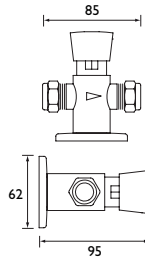

TIMED FLOW SHOWERS

Contract

Exposed Timed Flow Control for Water Economy

- 25 second time delay (+5/-10 secs)
- Minimum working pressure 0.2 bar
- 15mm inlet and outlet connections

CODE	TYPE	Min. Press.	PRICE
TUF100ECP	Timed Flow Control Shower	0.2 bar	POA

Concealed Timed Flow Control for Water Economy

- 25 second time delay (+5/-10 secs)
- Minimum working pressure 0.2 bar
- 15mm inlet and outlet connections