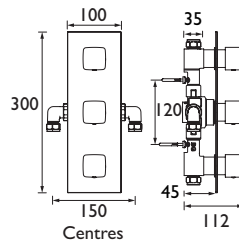

CODE	TYPE	Min. Press.	PRICE
COB SHCVO C	Single Outlet	0.2 bar	£370.00
COB SHCDIV C	Two Outlet Diverter	0.2 bar	£419.00
COB SHC3STP C	Twin Stopcocks	0.2 bar	£459.00