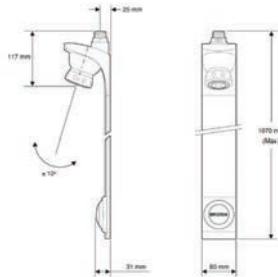

Push Button Timed Flow Shower Panel

- Water saving push button operation with timed flow
- Vandal resistant shower head with adjustable spray angle
- Easy installation

CODE	TYPE	Min. Press.	PRICE
TFP4001	Push Button Timed Flow Shower Panel	1.0 bar	POA

Timed Flow Shower Panel with VR Head

- Integral thermostatic valve reduces deadleg and risk of legionella
- Vandal resistant showerhead with adjustable spray trajectory
- Anti-Microbial coating to assist infection control