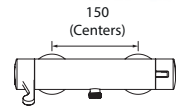

CODE	TYPE	Min. Press.	PRICE
OP SHXVO ISOL EL C	Bar Shower Valve Only	0.2 bar	POA