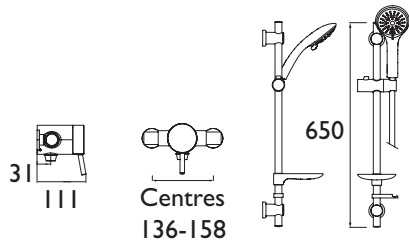

CODE	TYPE	Min. Press.	PRICE
PM2 SQSHXDIV C	Shower Valve with Rigid Riser and Diverter	1.0 bar	£667.00
PM2 SQSHXAR C	Shower Valve with adjustable Riser Kit	0.1 bar	£519.00