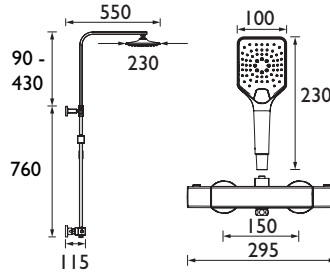

CRZ2 SHXDIVCTFF C