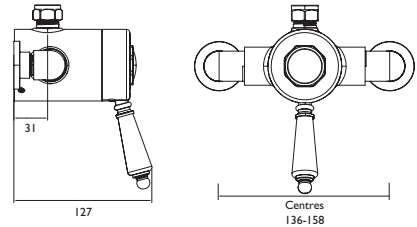

#### Thermostatic Single Control Shower Valves

- Supplied with 2 x 8L/min flow regulators

**Exposed Bottom Outlet**

**Exposed Top Outlet**

CODE	TYPE	Min. Press.	PRICE
N2 SQSHXVO C	Exposed Bottom Outlet Valve	0.2 bar	£517.00
N2 SQSHXTVO C	Exposed Top Outlet Valve	0.2 bar	£530.00