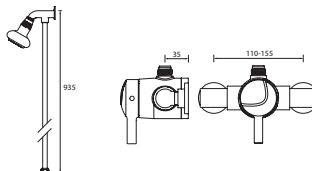

CODE	TYPE	Min. Press.	PRICE
MINI2 TS1203 RR C	Exposed Mini Valve	0.1 bar	POA