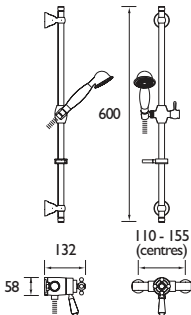

REGENCY

Thermostatic Dual Control Mini Valves

- Supplied with 1 x 7L/min and 1 x 5L/min flow regulators

CODE	TYPE	Min. Press.	PRICE
R2 SHXAR C	Riser Kit and Single Function Handset	0,1 bar	£451.00
R2 SHXRR C	Rigid Riser	0,1 bar	£508.00