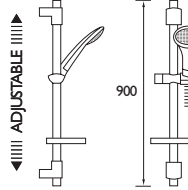

Multi Function Extended Slide Bar Shower Kit

- Extended 910mm slide rail
- Extended 1.75m hose
- Soap tray with integral closed loop hose retainer