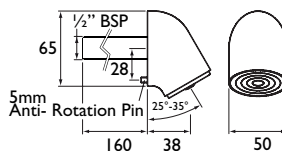

### Vandal Resistant Adjustable Fast Fit Duct Shower Head

- Robust construction for duct mounting in high risk areas
- Inlet tail can be cut to suit different cavity depths through wall thickness from 1 - 125mm
- Interchangeable spray rings and adjustable spray angle 25°-35°