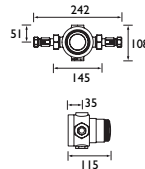

CODE	TYPE	Min. Press.	PRICE
TS4753ECP	22mm Mixing Valve	0.1 bar	POA

15mm Thermostatic Exposed Mixing Valve no shutoff

- Ideal for either single point or limited group applications
- Single adjustable temperature control for user comfort
- Requires separate flow control