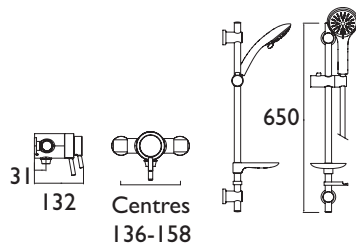

PRISM®
Bathroom Taps & Showers

PRISM®

Thermostatic Exposed Valve with Adjustable Riser Kit

- Supplied with 1 x 6L/min and 1 x 10L/min flow regulators
- Easy to use Lever Handles

CODE	TYPE	Min. Press.	PRICE
PM2 CSHXAR C	Exposed Valve with adjustable Riser Kit	0.2 bar	£671.00