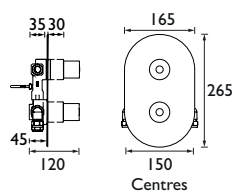

CODE	TYPE	Min. Press.	PRICE
AR3 SHCVO C	Single Outlet Shower Valve	0.2 bar	£350.00
AR3 SHCDIV C	Two Outlet Diverter Valve	0.2 bar	£413.00
AR3 SHCMT C	Single Outlet Shower Valve with Kit	0.2 bar	£398.00