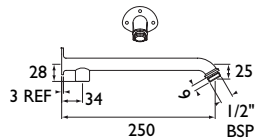

250mm Exposed Shower Arm for Rigid Riser

- 250mm projection
- Backplate for wall fixing
- 15mm inlet connection

CODE	TYPE	PRICE
SA260-C	Exposed Shower Arm	POA